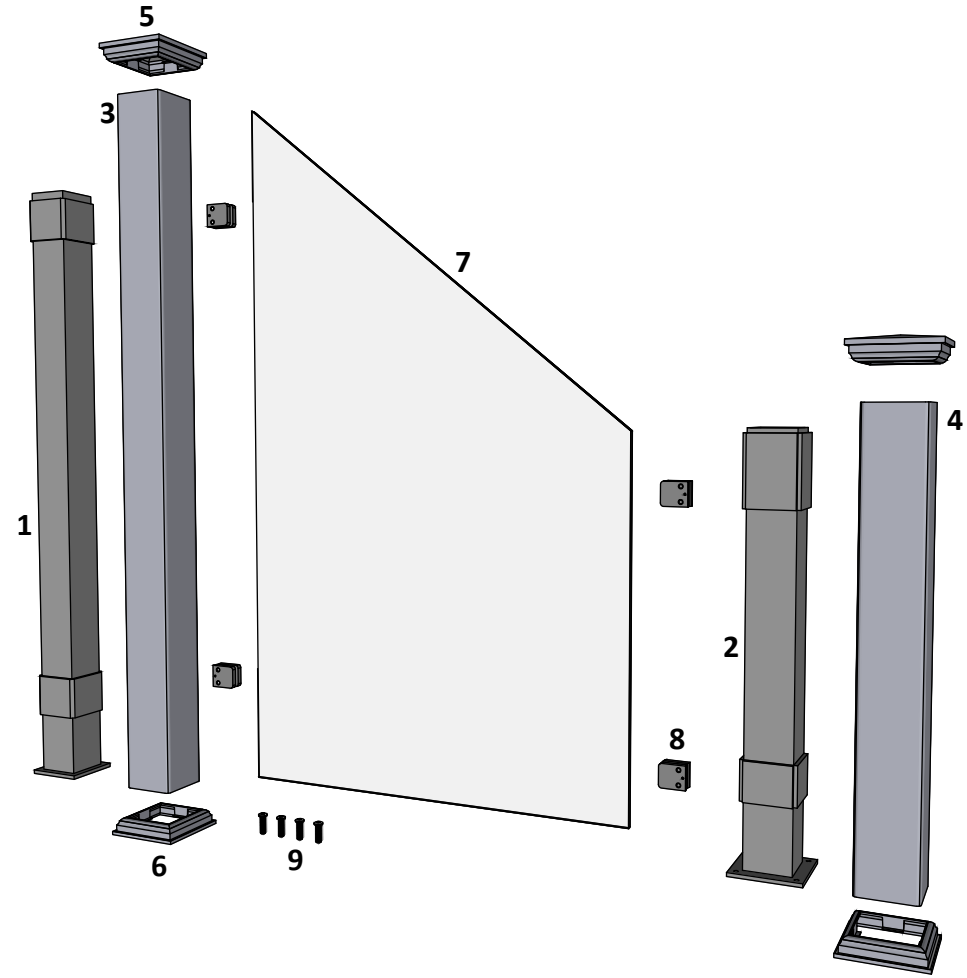

## Component overview for pack no: 7724

**1 section contains:**

- |                                    |                   |  |                   |         |                   |
|------------------------------------|-------------------|--|-------------------|---------|-------------------|
| 1. Aluminium insert for post tall  | - Art. No: 102337 | 5. New England top                             | - Art. No: 102465 | 9. Bolt | - Art. No: 102453 |
| 2. Aluminium insert for post short | - Art. No: 102307 | 6. Bottom cover                                | - Art. No: 102451 |         |                   |
| 3. PVC tall                        | - Art. No: 101543 | 7. 16,76mm (88.2) tempered and laminated glass | - Art. No: 102503 |         |                   |
| 4. PVC short                       | - Art. No: 101516 | 8. Glass clamp                                 | - Art. No: 102439 |         |                   |