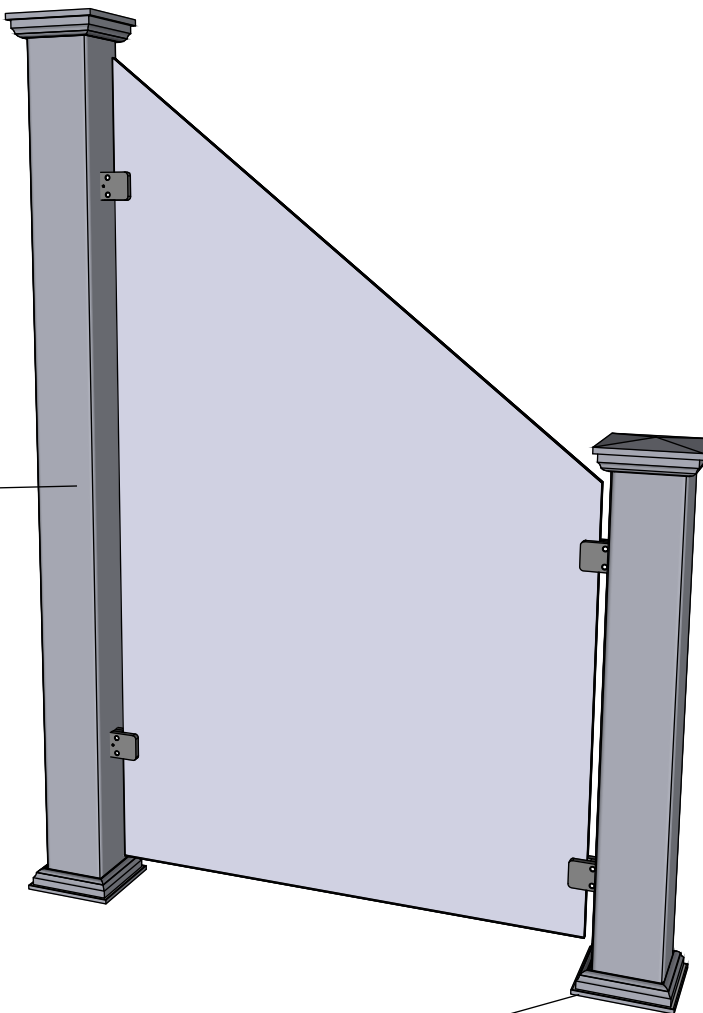

KG-3GD Utsyn Grey Diagonal 170-95 with New England top

Stainless clamps for 16-18mm glass

Rigid aluminum insert in post

post
127mm x 127mm.

U-Profile

16,72 mm tempered and laminated glass

Bottom cover
174mm x 174mm.

Bottom of insert is
150mm x 150mm.
10mm thickness of alu.

Dia = 9mm

Revisions		
	MM/DD/YY	Notes
1	14/11/17	Sheet Production - RL
2	06/10/20	Name definition, and layout update - MS
3	10/02/21	Layout update - LMS
4	--/--/--	...
5	--/--/--	...