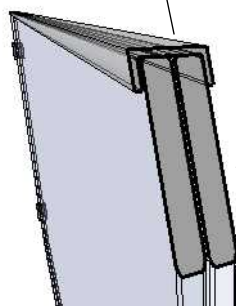

KG-3GD Utsyn Grey Diagonal 170-95 with New England top

Stainless clamps for 16-18mm glass

Rigid aluminum insert in post

post
127mm x 127mm.

U-Profile

16,72 mm tempered and laminated glass

Bottom cover
174mm x 174mm.

Bottom of insert is
150mm x 150mm.
10mm thickness of alu.

Dia = 9mm

Revisions		
	MM/DD/YY	Notes
1	14/11/17	Sheet Production - RL
2	06/10/20	Name definition, and layout update - MS
3	10/02/21	Layout update - LMS
4	--/--/--	...
5	--/--/--	...