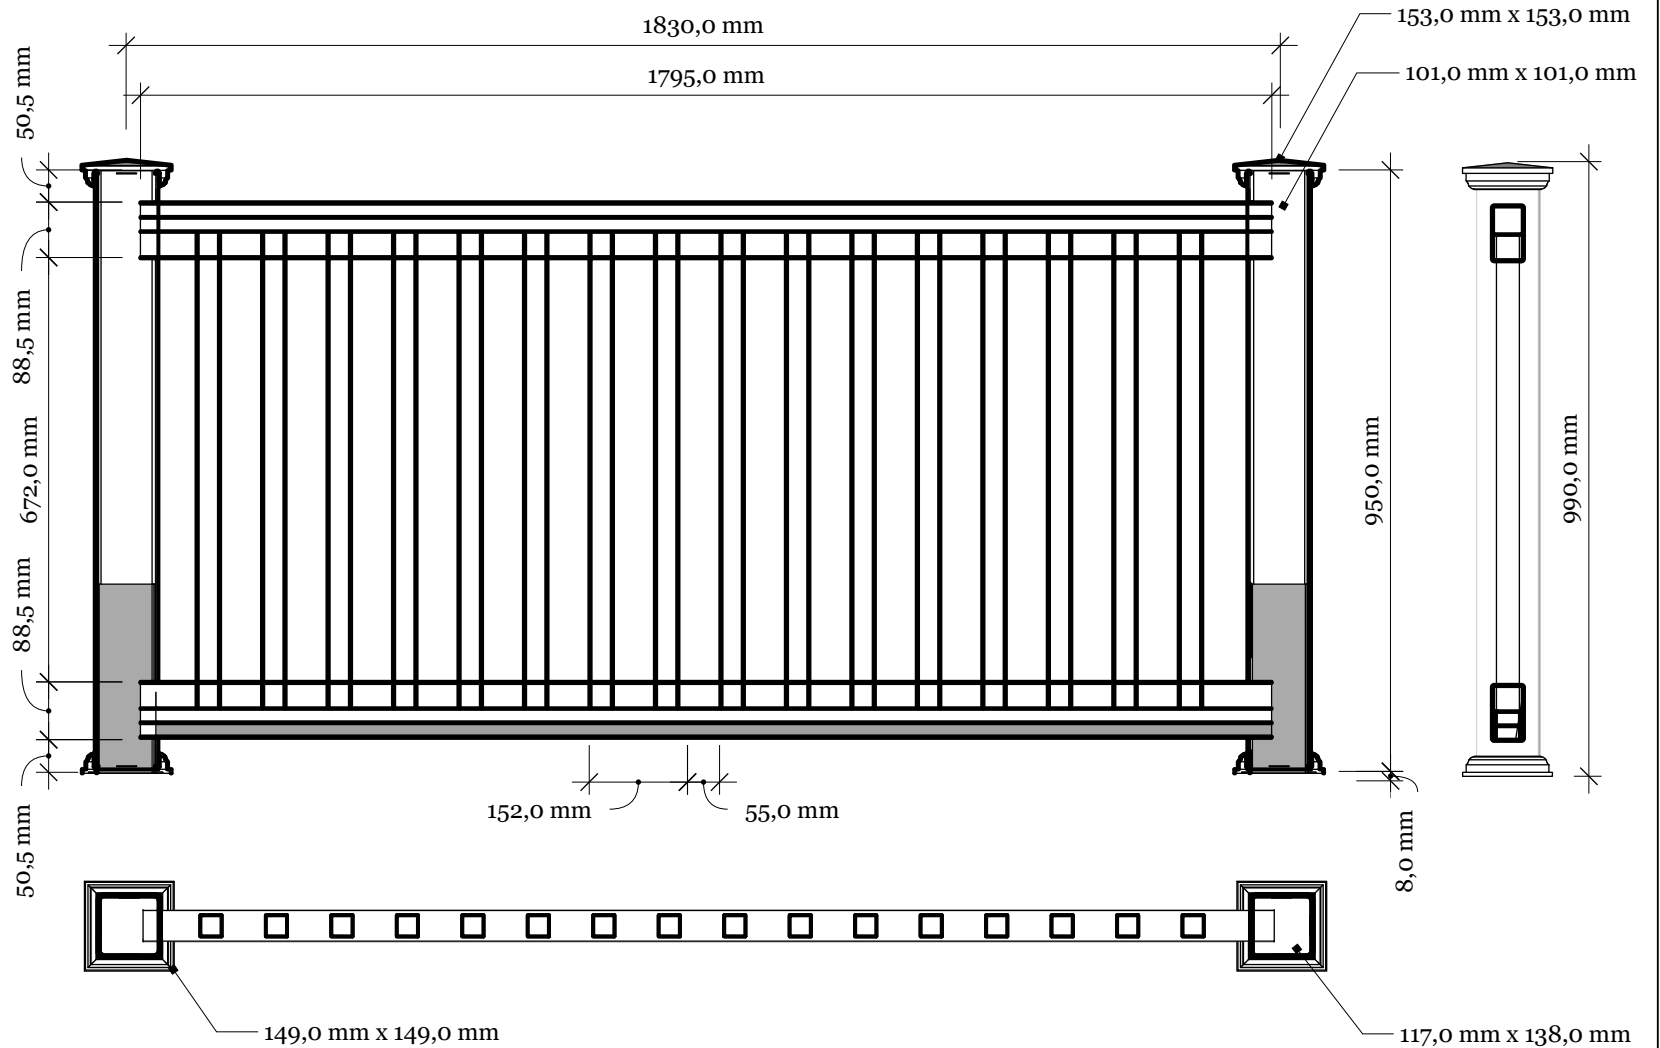

Alternative top caps

FD-1 Prima 90 with New England top

FD-1 Prima 90
www.kystgjerdet.com

Revisions		
	MM/DD/YY	Notes
1	14/11/17	Sheet Production - RL
2	06/10/20	Name definition, and layout update - MS
3	10/02/21	Layout update - RL
4	---/---/---	...
5	---/---/---	...