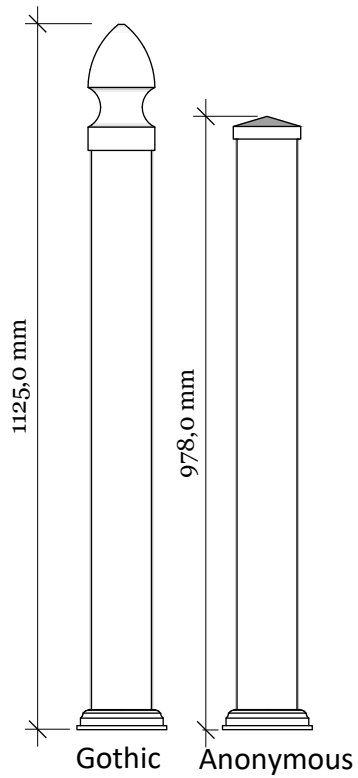

Alternative top caps

FD-1 Prima 90 with New England top

FD-1 Prima 90
www.kystgjerdet.com

Revisions		
	MM/DD/YY	Notes
1	14/11/17	Sheet Production - RL
2	06/10/20	Name definition, and layout update - MS
3	10/02/21	Layout update - RL
4	---/---/---	...
5	---/---/---	...