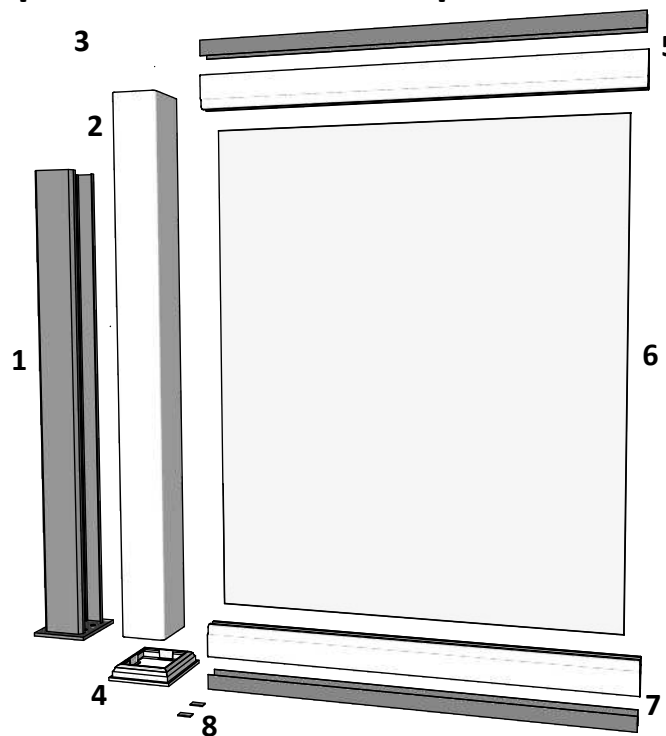

Component overview for pack no: 2515-2518

1 full section contains:

1. Aluminum insert for post	- Art. No: See alternatives
2. PVC post	- Art. No: See alternatives
3. New England top (if not specified)	- Art. No: 102457
4. Bottom cover	- Art. No: 102449
5. Top rail with alu. liner	- Art. No: 100715
6. Glass 66.2	- Art. No: 102505
7. Bottom rail with alu. liner	- Art. No: 100715
8. 2 Silicone pads for glass	- Art. No: 102507