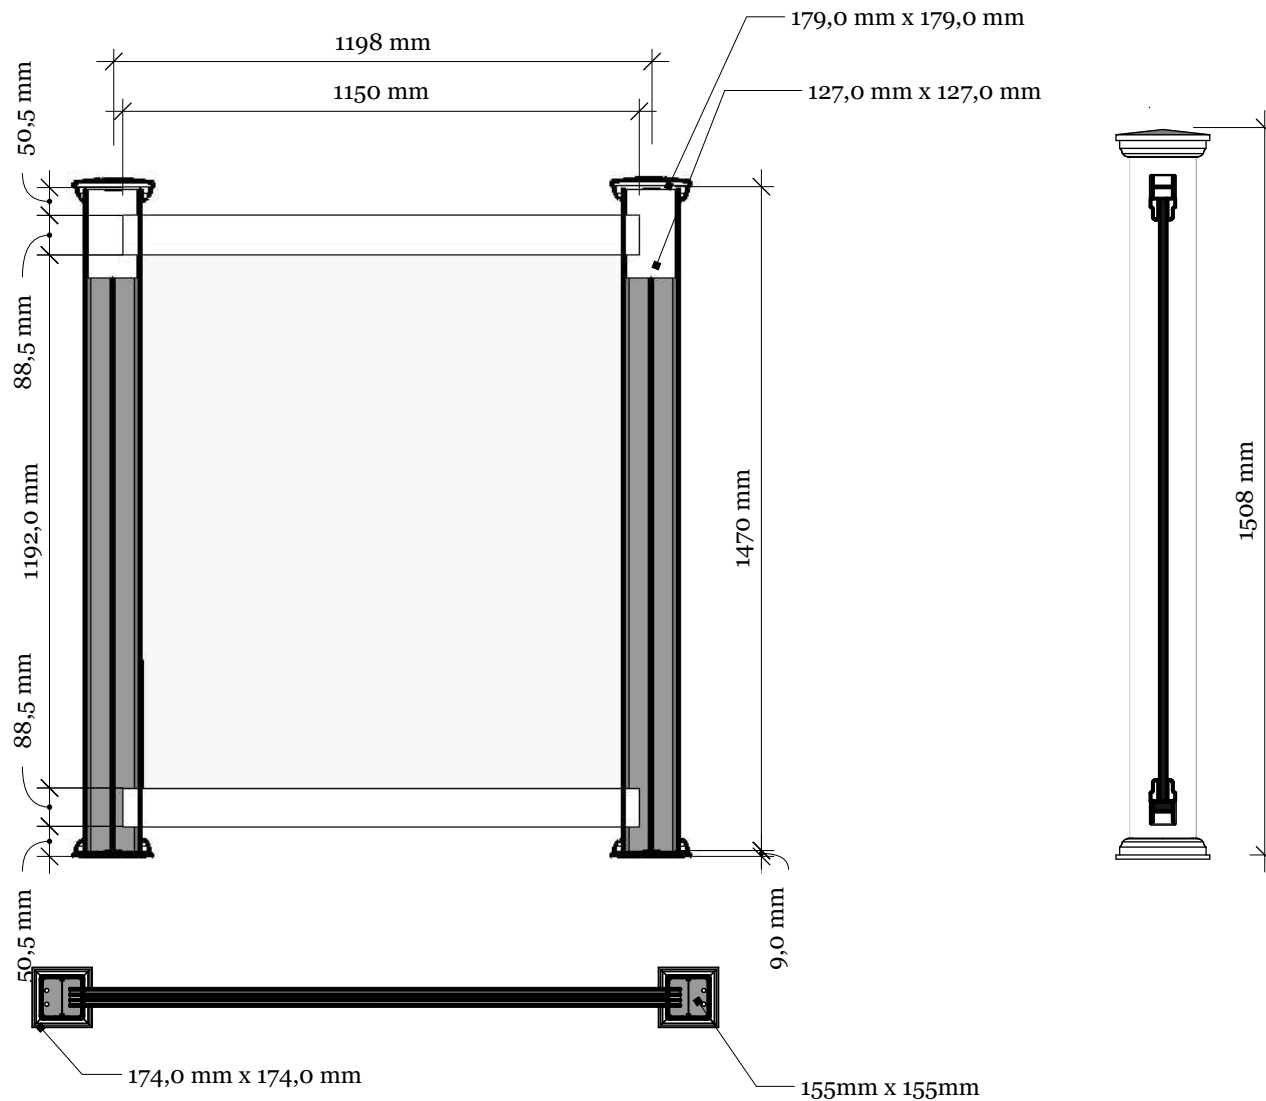

KG-7 Overblikk 147 with New England top

Revisions		
	MM/DD/YY	Notes
1	14/11/17	Sheet Production - RL
2	06/10/20	Name definition, and layout update - MS
3	10/02/21	Layout update - RL
4	02/02/23	Layout update - LMS
5	--/--/--	...