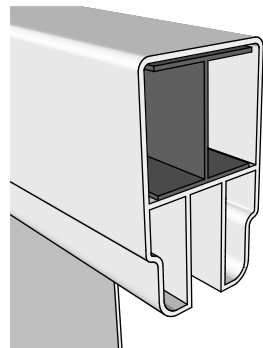

KG-7 Overblikk 147 with New England top

Aluminum profile in top rail to prevent deflection

Aluminum profile in bottom rail to prevent deflection

Post
127mm x 127mm

Thougened, laminated,
polished 12.76mm glass

Bottom cover
174mm x 174mm.

Rigid aluminum
insert in post

Bottom of insert is
155mm x 155mm
8mm thickness of alu

Dia = 12mm

KYSTGJERDET

KG-7 Overblikk 147

www.kystgjerdet.com

Revisions