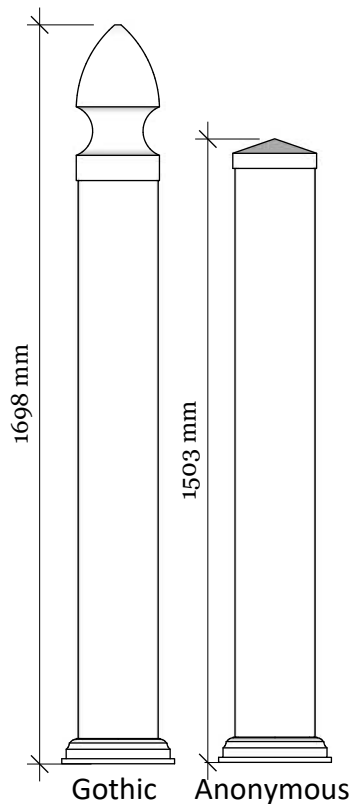

Alternative top caps