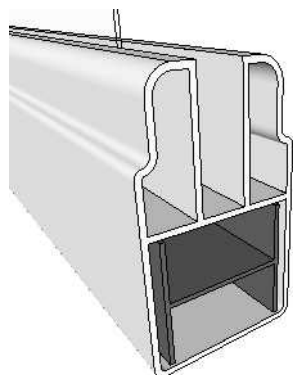

KG-7 Overblikk 147 with New England top

Aluminum profile in top rail to prevent deflection

Aluminum profile in bottom rail to prevent deflection

Post
127mm x 127mm

Thougened, laminated,
polished 12.76mm glass

Bottom cover
174mm x 174mm.

Rigid aluminum
insert in post

Bottom of insert is
155mm x 155mm
8mm thickness of alu

Dia = 12mm

KYSTGJERDET

KG-7 Overblikk 147

www.kystgjerdet.com

Revisions