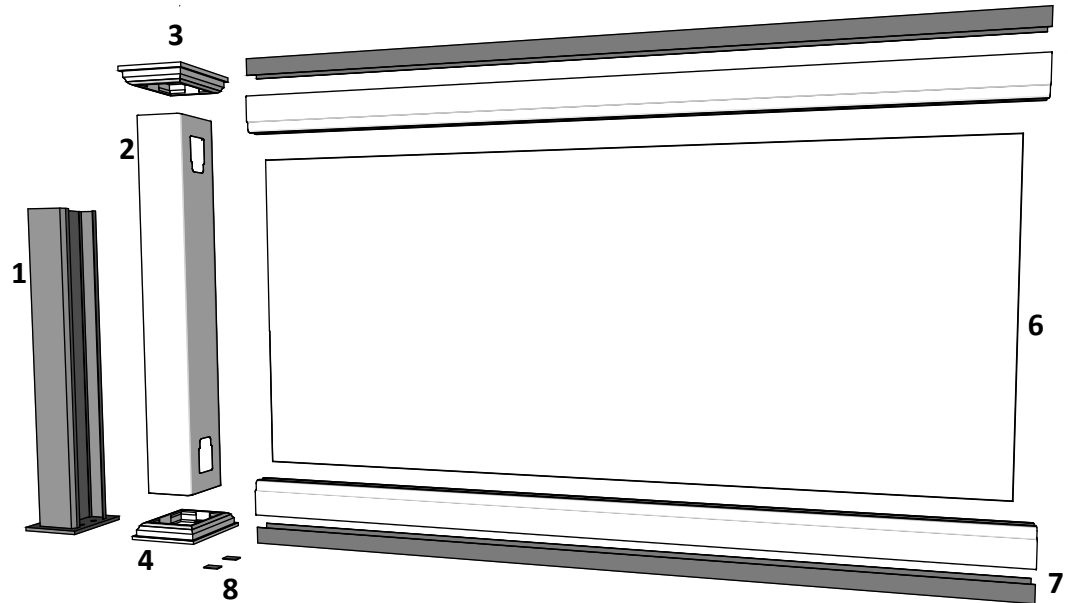

Alt. for component 1:

Art. No: 102341

Art. No: 102341

Art. No: 102342

Alt. for component 2:

Line Post: Art. No: 101545
For pack no: 2500

End Post: Art. No: 101546
For pack no: 2501

Corner Post: Art. No: 101547
For pack no: 2502

Special Post: Art. No: 101500
For pack no: 2503

Component overview for pack no: 2500-2503

1 full section contains:

1. Aluminum insert for post	- Art. No: See alternatives
2. PVC post	- Art. No: See alternatives
3. New England top (as standard)	- Art. No: 102457
4. Bottom cover	- Art. No: 102449
5. Top rail with alu. liner	- Art. No: 100715
6. Glass 66.2	- Art. No: 102505
7. Bottom rail with alu. liner	- Art. No: 100715
8. 2 Silicone pads for glass	- Art. No: 102507

Additional posts can be purchased separately:

Line Post - Pack no: 8900

End Post - Pack no: 8901

Corner Post - Pack no: 8902

Special Post - Pack no: 8903

Revisions		
1	14/11/17	Sheet Production - RL
2	06/10/20	Name definition, and layout update - MS
3	10/02/21	Layout update - RL
4	02/02/23	Layout update - LMS
5	--/--/--	...