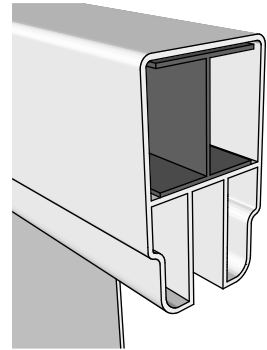

KG-5 Overblikk 90 glass railing with New England top

Aluminum profile in top rail to prevent deflection

Post
127mm x 127mm

Thoughened, laminated,
polished 12.76mm glass

Rigid aluminum
insert in post

Bottom of insert is
155mm x 155mm
8mm thickness of alu

Aluminum profile in
bottom rail to prevent
deflection

Bottom cover
174mm x 174mm.

Dia = 12mm

KYSTGJERDET

KG-5 Overblikk 90

www.kystgjerdet.com

Revisions

	MM/DD/YY	Notes
1	14/11/17	Sheet Production - RL
2	06/10/20	Name definition, and layout update - MS
3	10/02/21	Layout update - RL
4	02/02/23	Layout update - LMS
5	--/--/--	...