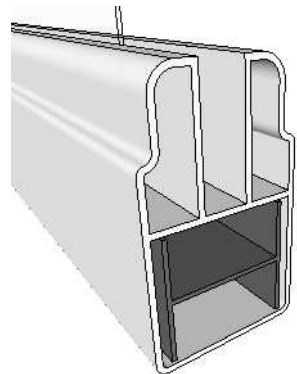

KG-5 Overblikk 90 glass railing with New England top

Aluminum profile in top rail to prevent deflection

Post
127mm x 127mm

Thoughened, laminated,
polished 12.76mm glass

Rigid aluminum
insert in post

Bottom of insert is
155mm x 155mm
8mm thickness of alu

Aluminum profile in
bottom rail to prevent
deflection

Bottom cover
174mm x 174mm.

Dia = 12mm

KYSTGJERDET

KG-5 Overblikk 90

www.kystgjerdet.com

Revisions

	MM/DD/YY	Notes
1	14/11/17	Sheet Production - RL
2	06/10/20	Name definition, and layout update - MS
3	10/02/21	Layout update - RL
4	02/02/23	Layout update - LMS
5	--/--/--	...