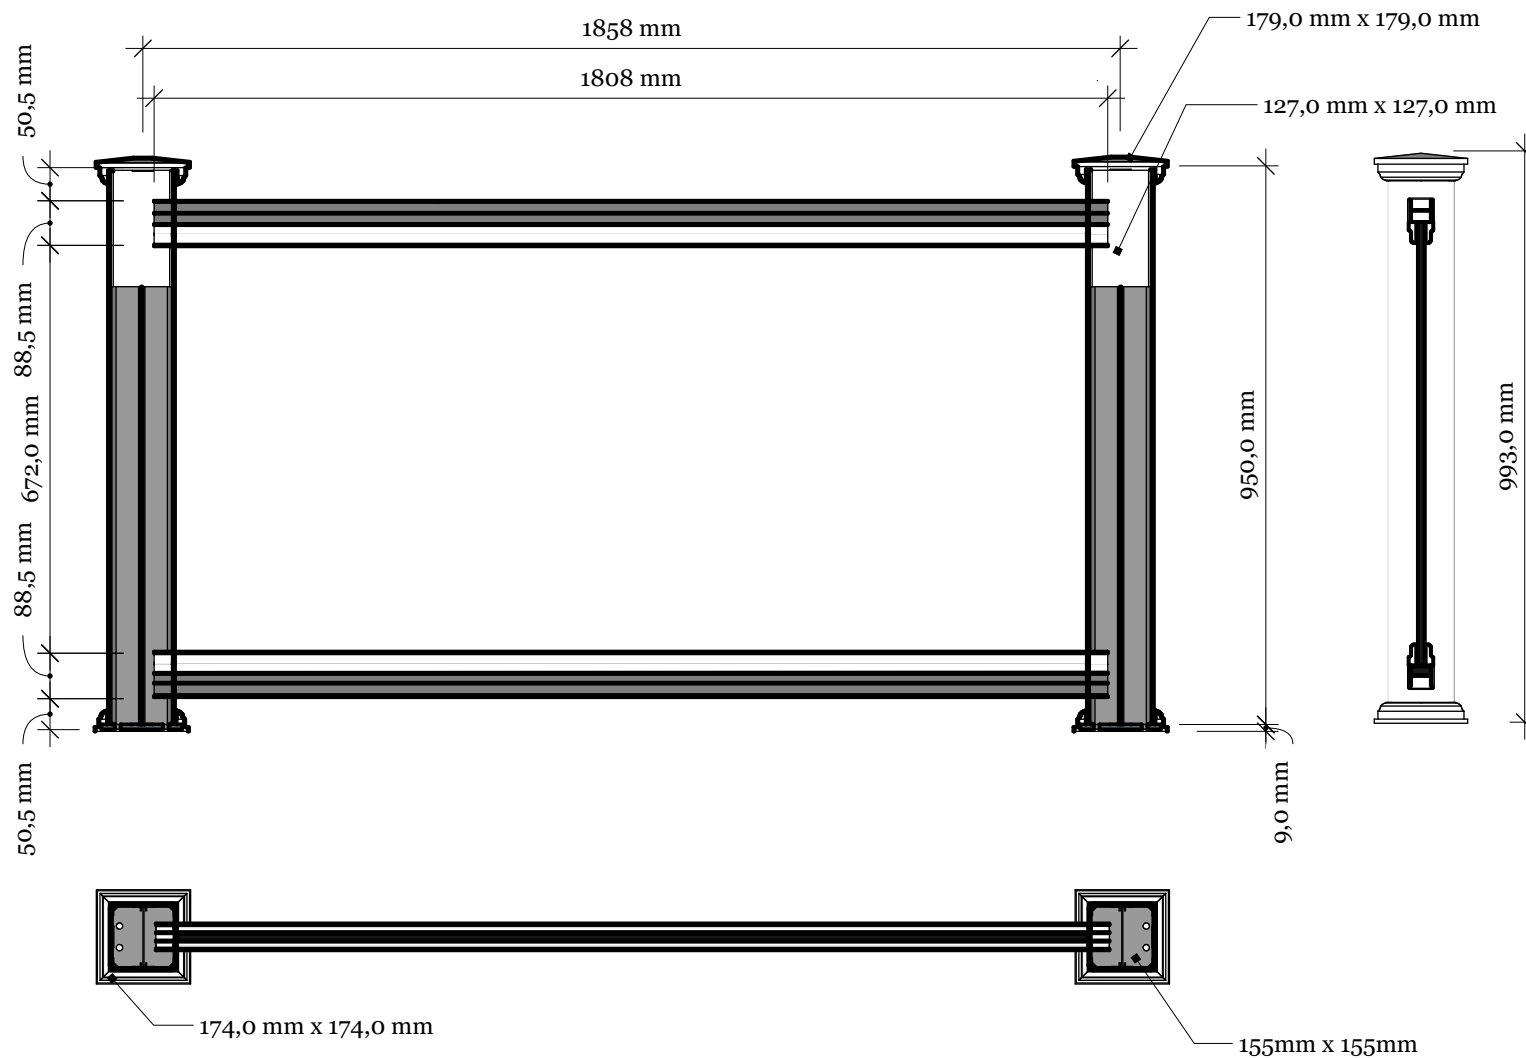

KG-5 Overblikk 90 with New England top

Revisions		
	MM/DD/YY	Notes
1	14/11/17	Sheet Production - RL
2	06/10/20	Name definition, and layout update - MS
3	10/02/21	Layout update - RL
4	02/02/23	Layout update - LMS
5	--/--/--	...