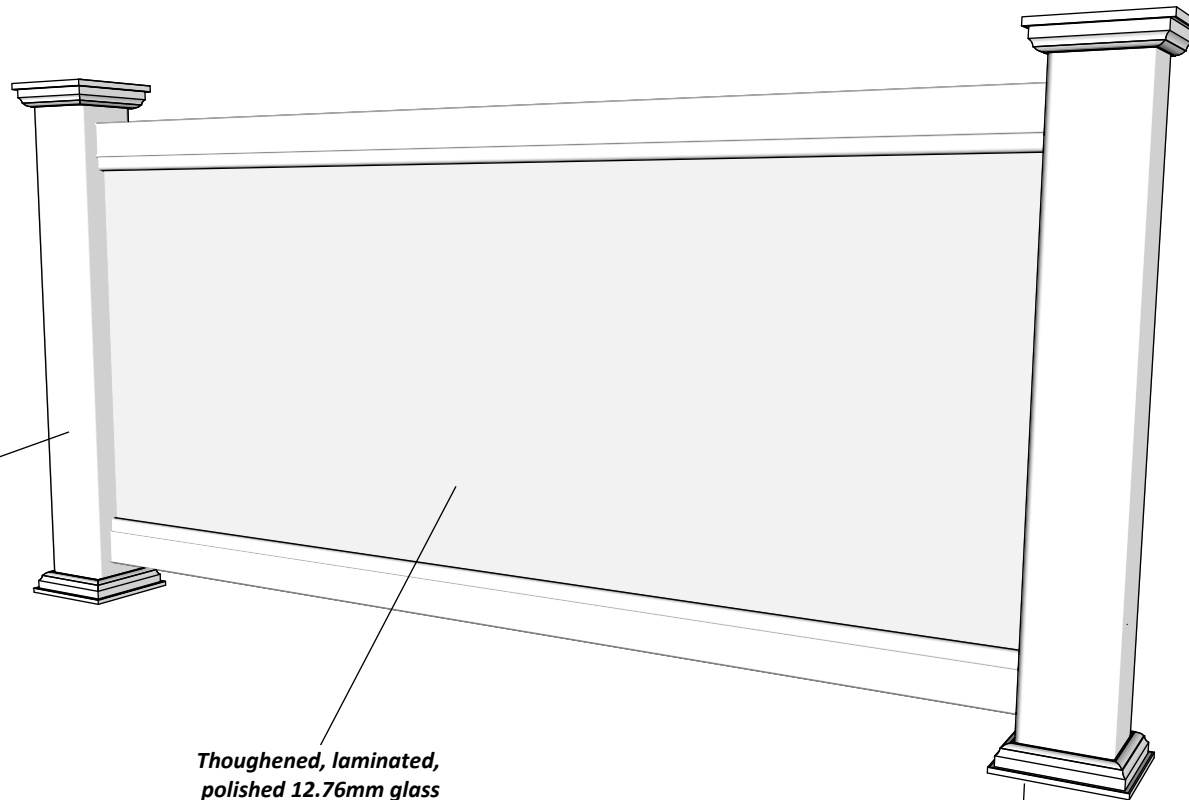

KG-5 Overblikk 90 glass railing with New England top

Aluminum profile in top rail to prevent deflection

Post
127mm x 127mm

Thoughened, laminated,
polished 12.76mm glass

Rigid aluminum
insert in post

Bottom of insert is
155mm x 155mm
8mm thickness of alu