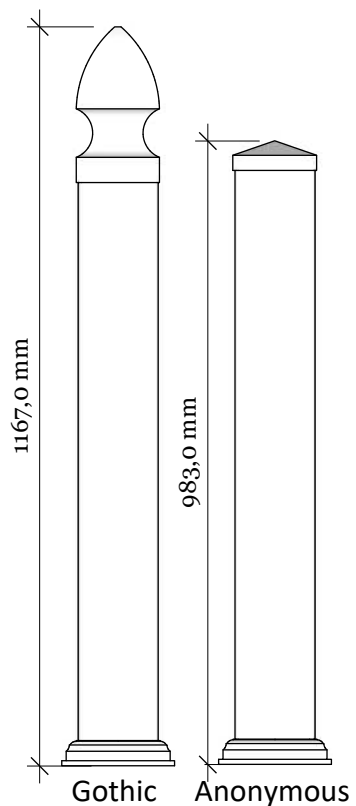

Alternative top caps

KG-5 Overblikk 90 with New England top

Revisions		
	MM/DD/YY	Notes
1	14/11/17	Sheet Production - RL
2	06/10/20	Name definition, and layout update - MS
3	10/02/21	Layout update - RL
4	02/02/23	Layout update - LMS
5	--/--/--	...

KG-5 Overblikk 90 glass railing with New England top

Aluminum profile in top rail to prevent deflection

Post
127mm x 127mm

Thoughened, laminated,
polished 12.76mm glass

Rigid aluminum
insert in post

Bottom of insert is
155mm x 155mm
8mm thickness of alu

Aluminum profile in
bottom rail to prevent
deflection

Bottom cover
174mm x 174mm.

Dia = 12mm

KYSTGJERDET

KG-5 Overblikk 90

www.kystgjerdet.com

Revisions

	MM/DD/YY	Notes
1	14/11/17	Sheet Production - RL
2	06/10/20	Name definition, and layout update - MS
3	10/02/21	Layout update - RL
4	02/02/23	Layout update - LMS
5	--/--/--	...