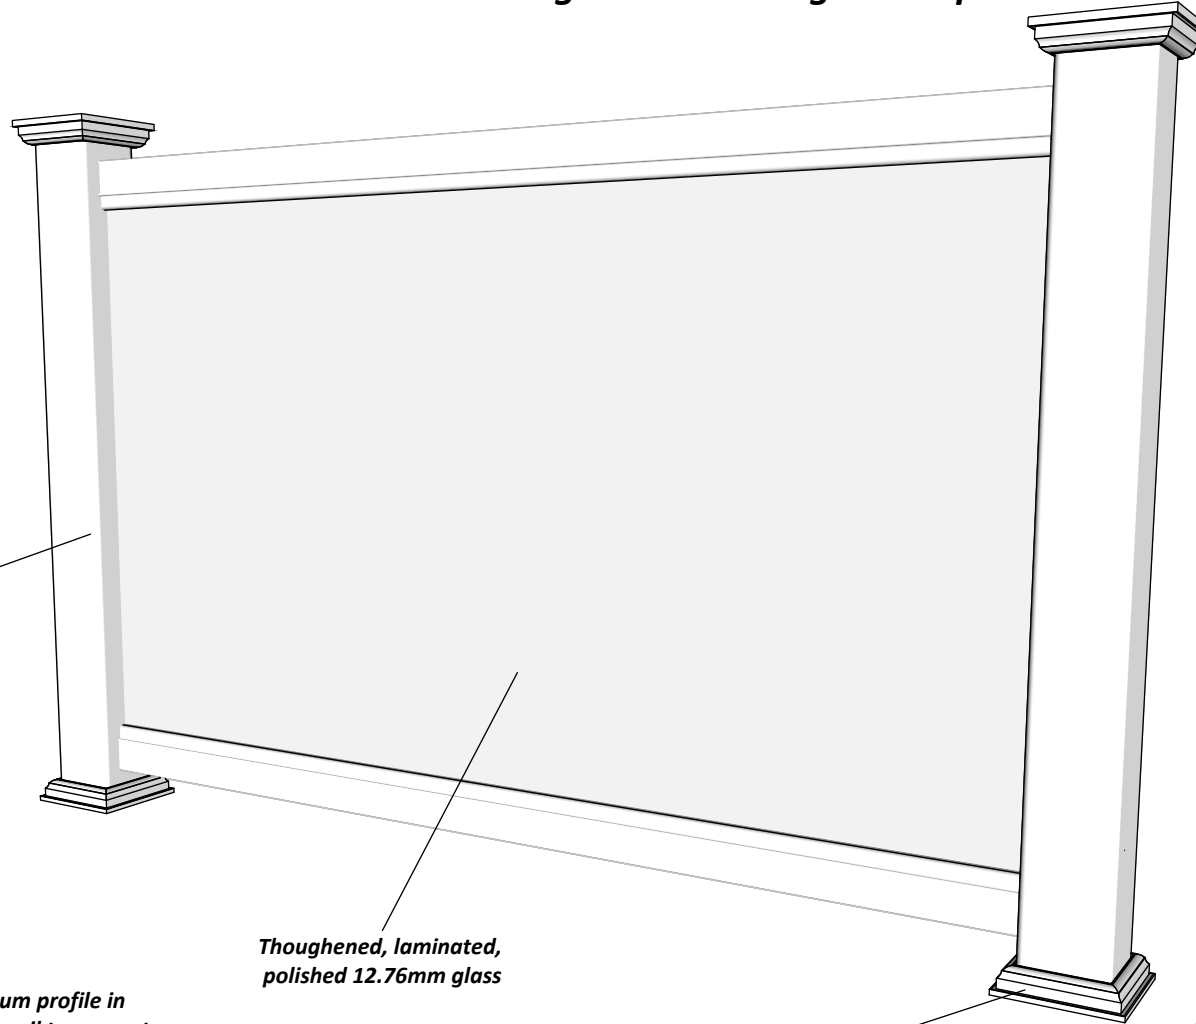

# KG-5 Overblikk 120 railing with New England top

Aluminum profile in top rail to prevent deflection

Post  
127mm x 127mm

Thoughened, laminated,  
polished 12.76mm glass

Aluminum profile in  
bottom rail to prevent  
deflection

Bottom cover  
174mm x 174mm.

Dia = 12mm

Rigid aluminum  
insert in post

Bottom of insert is  
155mm x 155mm  
8mm thickness of alu

Revisions		
	MM/DD/YY	Notes
1	14/11/17	Sheet Production - RL
2	06/10/20	Name definition, and layout update - MS
3	10/02/21	Layout update - RL
4	02/02/23	Layout update - LMS
5	--/--/--	...