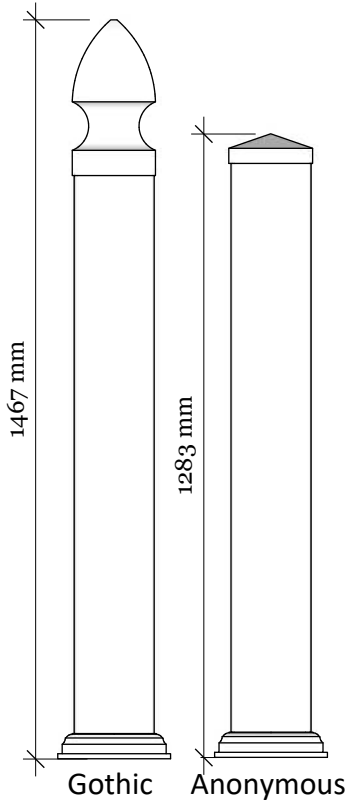

Alternative top caps

KG-5 Overblikk 120 with New England top

**KYSTGJERDET**

**KG-5 Overblikk 120**

[www.kystgjerdet.com](http://www.kystgjerdet.com)

Revisions

	MM/DD/YY	Notes
1	14/11/17	Sheet Production - RL
2	06/10/20	Name definition, and layout update - MS
3	10/02/21	Layout update - RL
4	02/02/23	Layout update - LMS
5	--/--/--	...

**A 04**

**A**

# KG-5 Overblikk 120 railing with New England top

Aluminum profile in top rail to prevent deflection

Post  
127mm x 127mm

Thoughened, laminated,  
polished 12.76mm glass

Aluminum profile in  
bottom rail to prevent  
deflection

Bottom cover  
174mm x 174mm.

Dia = 12mm

Rigid aluminum  
insert in post

Bottom of insert is  
155mm x 155mm  
8mm thickness of alu

Revisions		
	MM/DD/YY	Notes
1	14/11/17	Sheet Production - RL
2	06/10/20	Name definition, and layout update - MS
3	10/02/21	Layout update - RL
4	02/02/23	Layout update - LMS
5	--/--/--	...