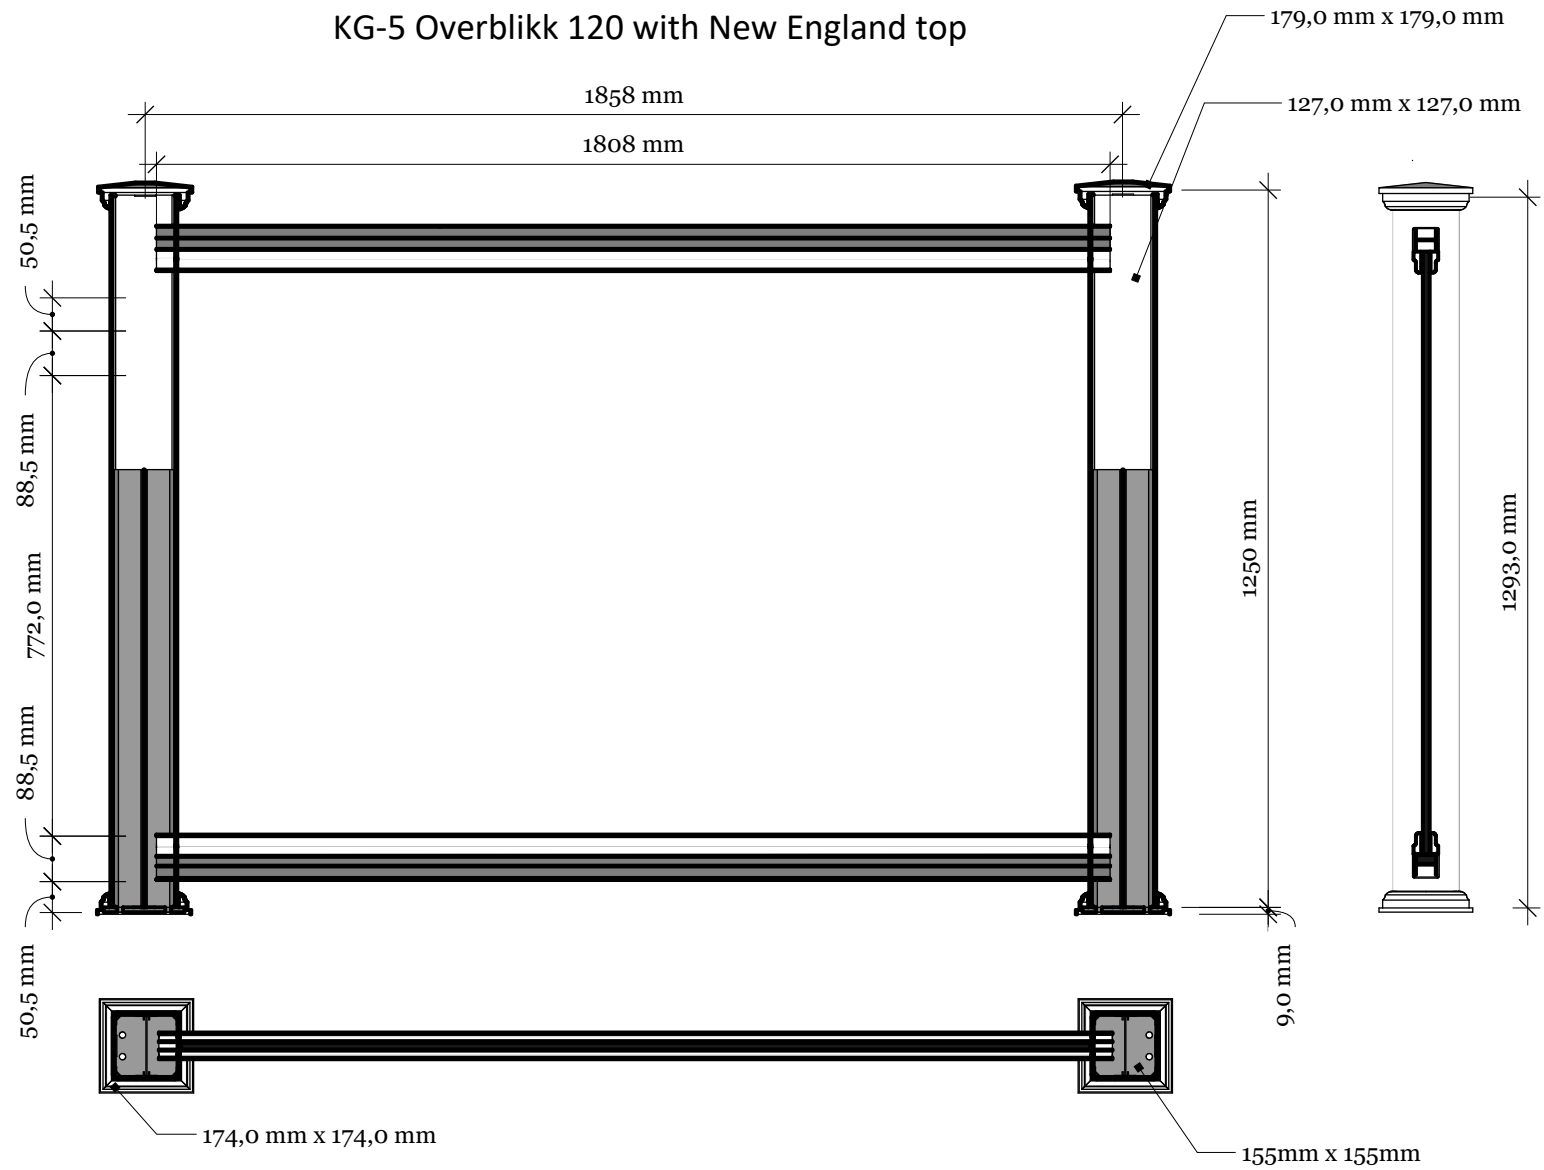

KG-5 Overblikk 120 with New England top

KYSTGJERDET

KG-5 Overblikk 120

www.kystgjerdet.com

Revisions

	MM/DD/YY	Notes
1	14/11/17	Sheet Production - RL
2	06/10/20	Name definition, and layout update - MS
3	10/02/21	Layout update - RL
4	02/02/23	Layout update - LMS
5	--/--/--	...

A 04

A