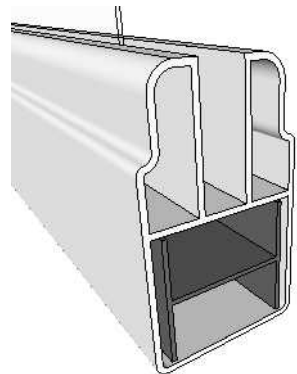

# KG-5 Overblikk 120 railing with New England top

Aluminum profile in top rail to prevent deflection

Post  
127mm x 127mm

Thoughened, laminated,  
polished 12.76mm glass

Aluminum profile in  
bottom rail to prevent  
deflection

Bottom cover  
174mm x 174mm.

Dia = 12mm

Rigid aluminum  
insert in post

Bottom of insert is  
155mm x 155mm  
8mm thickness of alu

Revisions		
	MM/DD/YY	Notes
1	14/11/17	Sheet Production - RL
2	06/10/20	Name definition, and layout update - MS
3	10/02/21	Layout update - RL
4	02/02/23	Layout update - LMS
5	--/--/--	...