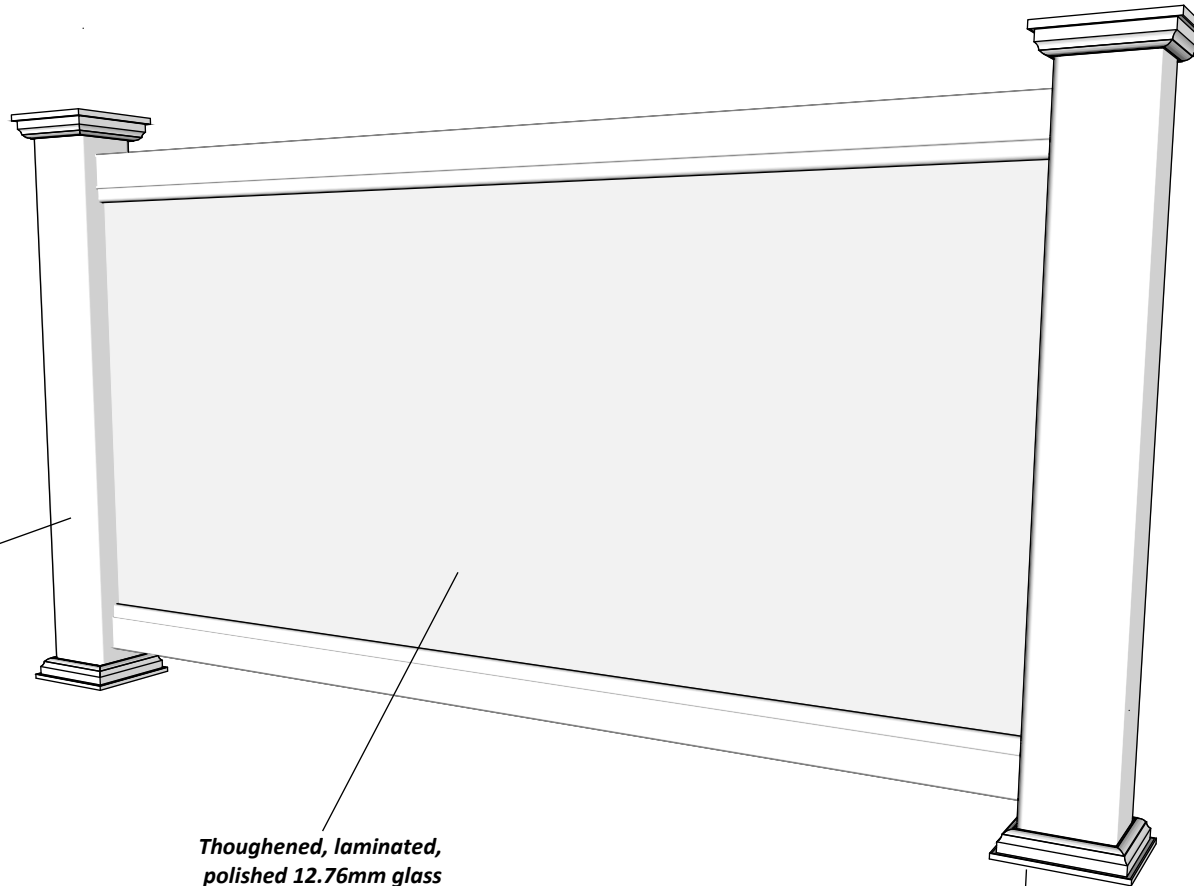

KG-5 Overblikk 100 railing with New England top

Aluminum profile in top rail to prevent deflection

Post
127mm x 127mm

Thoughened, laminated,
polished 12.76mm glass

Rigid aluminum
insert in post

Bottom of insert is
155mm x 155mm
8mm thickness of alu

Aluminum profile in
bottom rail to prevent
deflection

Bottom cover
174mm x 174mm.

Dia = 12mm

KYSTGJERDET

KG-5 Overblikk 100

www.kystgjerdet.com

Revisions

	MM/DD/YY	Notes
1	14/11/17	Sheet Production - RL
2	06/10/20	Name definition, and layout update - MS
3	10/02/21	Layout update - RL
4	02/02/23	Layout update - LMS
5	--/--/--	...