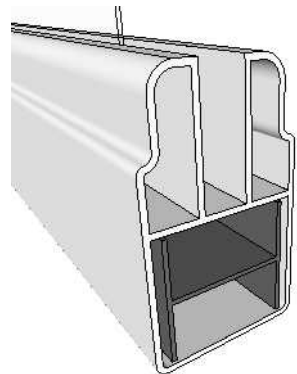

KG-5 Overblikk 100 railing with New England top

Aluminum profile in top rail to prevent deflection

Post
127mm x 127mm

Thoughened, laminated,
polished 12.76mm glass

Rigid aluminum
insert in post

Bottom of insert is
155mm x 155mm
8mm thickness of alu

Aluminum profile in
bottom rail to prevent
deflection

Bottom cover
174mm x 174mm.

Dia = 12mm

KYSTGJERDET

KG-5 Overblikk 100

www.kystgjerdet.com

Revisions

	MM/DD/YY	Notes
1	14/11/17	Sheet Production - RL
2	06/10/20	Name definition, and layout update - MS
3	10/02/21	Layout update - RL
4	02/02/23	Layout update - LMS
5	--/--/--	...