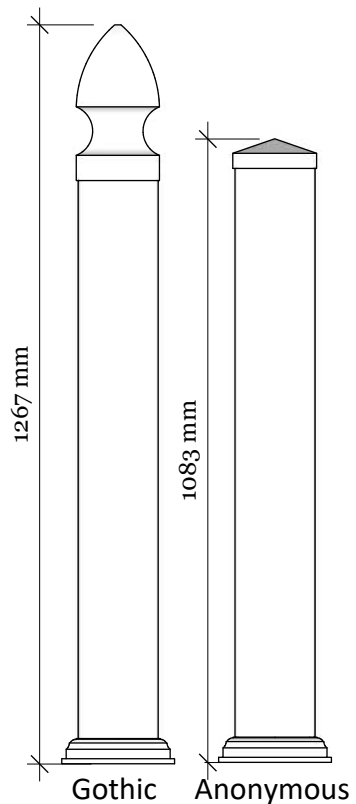

Alternative top caps