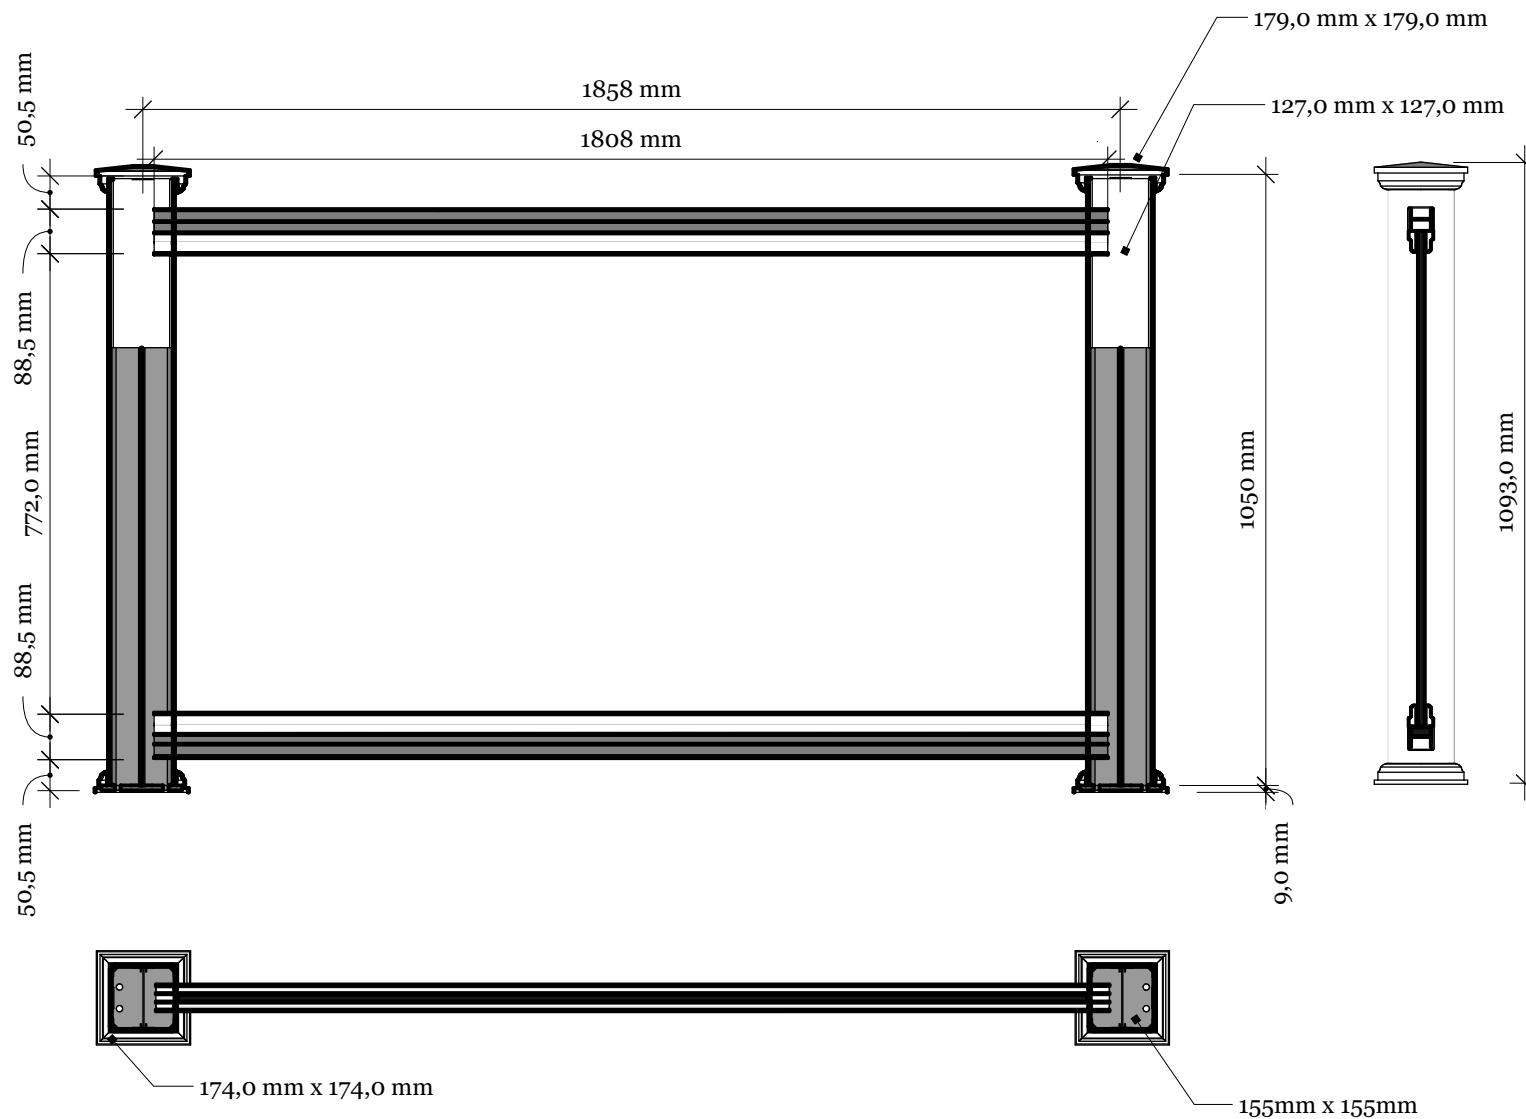

KG-5 Overblikk 100 with New England top

Revisions		
	MM/DD/YY	Notes
1	14/11/17	Sheet Production - RL
2	06/10/20	Name definition, and layout update - MS
3	10/02/21	Layout update - RL
4	02/02/23	Layout update - LMS
5	--/--/--	...