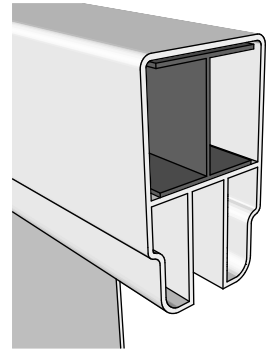

KG-5 Overblikk 100 railing with New England top

Aluminum profile in top rail to prevent deflection

Post
127mm x 127mm

Thoughened, laminated,
polished 12.76mm glass

Rigid aluminum
insert in post

Bottom of insert is
155mm x 155mm
8mm thickness of alu

Aluminum profile in
bottom rail to prevent
deflection

Bottom cover
174mm x 174mm.

Dia = 12mm

KYSTGJERDET

KG-5 Overblikk 100

www.kystgjerdet.com

Revisions

	MM/DD/YY	Notes
1	14/11/17	Sheet Production - RL
2	06/10/20	Name definition, and layout update - MS
3	10/02/21	Layout update - RL
4	02/02/23	Layout update - LMS
5	--/--/--	...