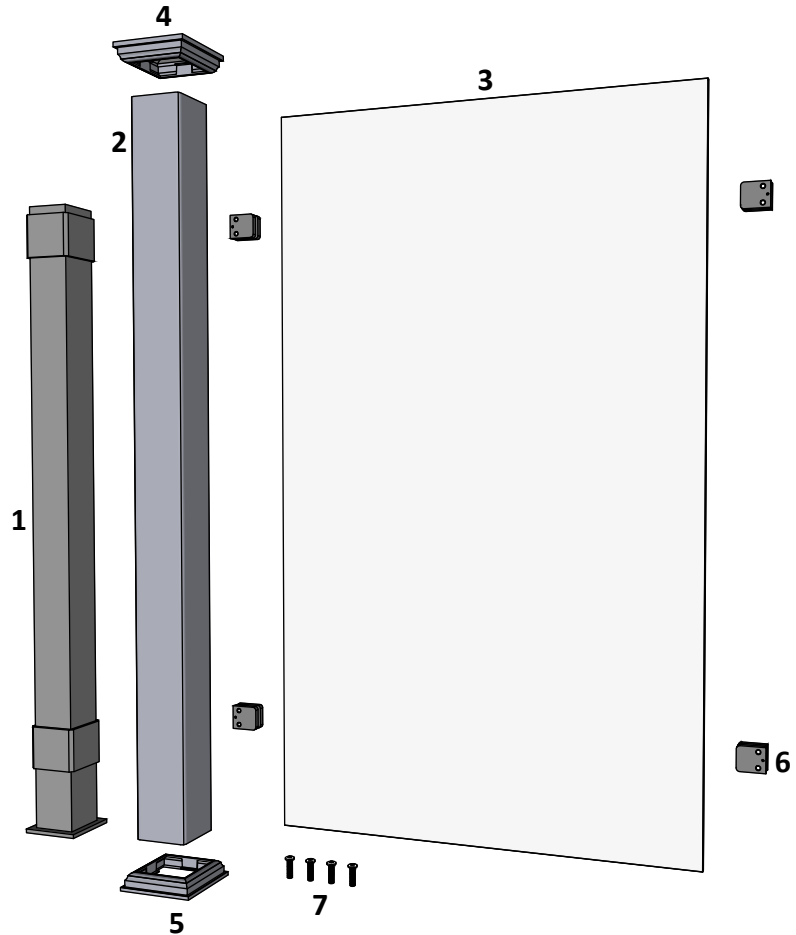

Standard

Art. No: 102337

Special

Art. No: 102338

Component overview for pack no: 7405-7408

1 section contains:

- 1. Aluminium insert for post
- 1. PVC post
- 3. 16,76mm (88.2) tempered and laminated glass
- 4. New England top cap