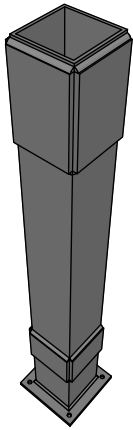

Alternative top caps

KG-3G Utsyn Grey 170 with New England top

| Revisions | | |
|-----------|-------------|---|
| | MM/DD/YY | Notes |
| 1 | 14/11/17 | Sheet Production - RL |
| 2 | 06/10/20 | Name definition, and layout update - MS |
| 3 | 10/02/21 | Layout update - LMS |
| 4 | ___/___/___ | ... |
| 5 | ___/___/___ | ... |

Stainless clamps
for 16-18mm glass

KG-3 Utsyn Grey 170 with New England top

Rigid aluminum
insert in post

post
127mm x 127mm.

U-Profile

16,72 mm tempered and laminated glass

Bottom cover
174mm x 174mm.

Bottom of insert is
150mm x 150mm.
10mm thickness of alu.

Dia = 9mm

| Revisions | | |
|-----------|----------|---|
| | MM/DD/YY | Notes |
| 1 | 14/11/17 | Sheet Production - RL |
| 2 | 06/10/20 | Name definition, and layout update - MS |
| 3 | 10/02/21 | Layout update - LMS |
| 4 | --/--/-- | ... |
| 5 | --/--/-- | ... |

Standard

Art. No: 102337

Special

Art. No: 102338

Component overview for pack no: 7405-7408

1 section contains:

- 1. Aluminium insert for post
- 1. PVC post
- 3. 16,76mm (88.2) tempered and laminated glass
- 4. New England top cap