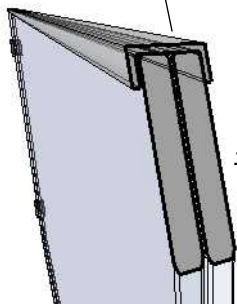

Stainless clamps
for 16-18mm glass

KG-3 Utsyn Grey 170 with New England top

Rigid aluminum
insert in post

post
127mm x 127mm.

U-Profile

16,72 mm tempered and laminated glass

Bottom cover
174mm x 174mm.

Bottom of insert is
150mm x 150mm.
10mm thickness of alu.

Dia = 9mm

| Revisions | | |
|-----------|----------|---|
| | MM/DD/YY | Notes |
| 1 | 14/11/17 | Sheet Production - RL |
| 2 | 06/10/20 | Name definition, and layout update - MS |
| 3 | 10/02/21 | Layout update - LMS |
| 4 | --/--/-- | ... |
| 5 | --/--/-- | ... |

Standard

Art. No: 102337

Special

Art. No: 102338

Component overview for pack no: 7405-7408

1 section contains:

- 1. Aluminium insert for post
- 1. PVC post
- 3. 16,76mm (88.2) tempered and laminated glass
- 4. New England top cap