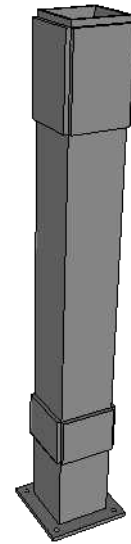

Alternative top caps

KG-3G Utsyn Grey 170 with New England top

| Revisions | | |
|-----------|-------------|---|
| | MM/DD/YY | Notes |
| 1 | 14/11/17 | Sheet Production - RL |
| 2 | 06/10/20 | Name definition, and layout update - MS |
| 3 | 10/02/21 | Layout update - LMS |
| 4 | ___/___/___ | ... |
| 5 | ___/___/___ | ... |

Stainless clamps
for 16-18mm glass

KG-3 Utsyn Grey 170 with New England top

Rigid aluminum
insert in post

post
127mm x 127mm.

U-Profile

16,72 mm tempered and laminated glass

Bottom cover
174mm x 174mm.

Bottom of insert is
150mm x 150mm.
10mm thickness of alu.

Dia = 9mm

| Revisions | | |
|-----------|----------|---|
| | MM/DD/YY | Notes |
| 1 | 14/11/17 | Sheet Production - RL |
| 2 | 06/10/20 | Name definition, and layout update - MS |
| 3 | 10/02/21 | Layout update - LMS |
| 4 | --/--/-- | ... |
| 5 | --/--/-- | ... |

- Art. No: See alternatives
- Art. No: 101543
- Art. No: 102500
- Art. No: 102465

- 5. Bottom cap
- 6. 4 x Glass clamp
- 7. 4 x Bolt

- Art. No: 102451
- Art. No: 102439
- Art. No: 102453

KG-3G Utsyn Grey 170