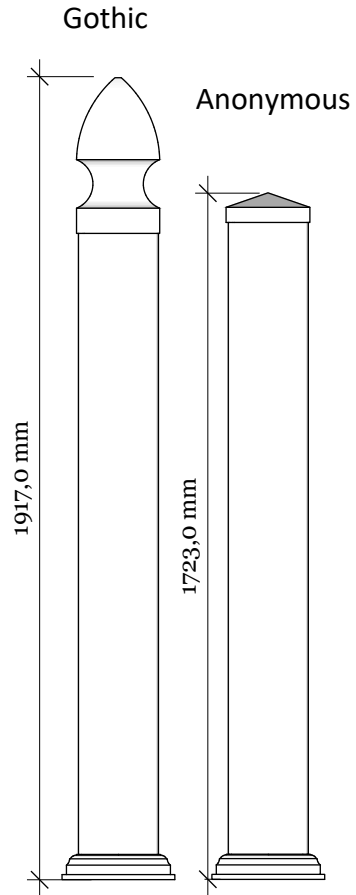

Alternative top caps

KG-3G Utsyn Grey 170 with New England top

| Revisions | | |
|-----------|-------------|---|
| | MM/DD/YY | Notes |
| 1 | 14/11/17 | Sheet Production - RL |
| 2 | 06/10/20 | Name definition, and layout update - MS |
| 3 | 10/02/21 | Layout update - LMS |
| 4 | ___/___/___ | ... |
| 5 | ___/___/___ | ... |

Stainless clamps
for 16-18mm glass

KG-3 Utsyn Grey 170 with New England top

Rigid aluminum
insert in post

post
127mm x 127mm.

U-Profile

16,72 mm tempered and laminated glass

Bottom cover
174mm x 174mm.

Bottom of insert is
150mm x 150mm.
10mm thickness of alu.

Dia = 9mm

| Revisions | | |
|-----------|----------|---|
| | MM/DD/YY | Notes |
| 1 | 14/11/17 | Sheet Production - RL |
| 2 | 06/10/20 | Name definition, and layout update - MS |
| 3 | 10/02/21 | Layout update - LMS |
| 4 | --/--/-- | ... |
| 5 | --/--/-- | ... |