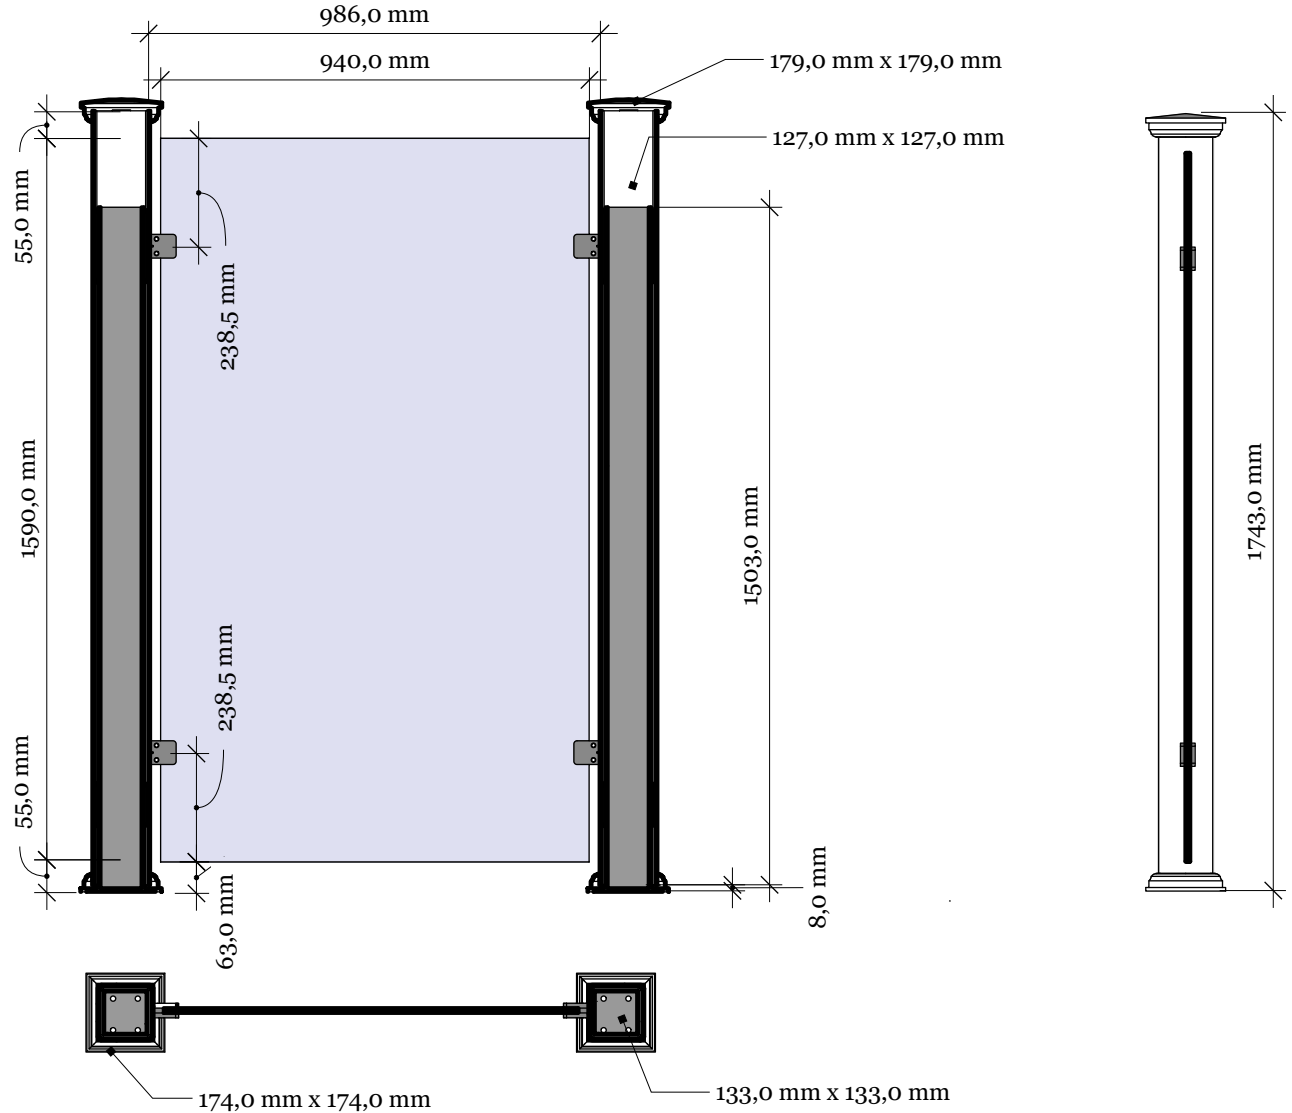

KG-3G Utsyn Grey 170 with New England top

Revisions		
	MM/DD/YY	Notes
1	14/11/17	Sheet Production - RL
2	06/10/20	Name definition, and layout update - MS
3	10/02/21	Layout update - LMS
4	___/___/___	...
5	___/___/___	...