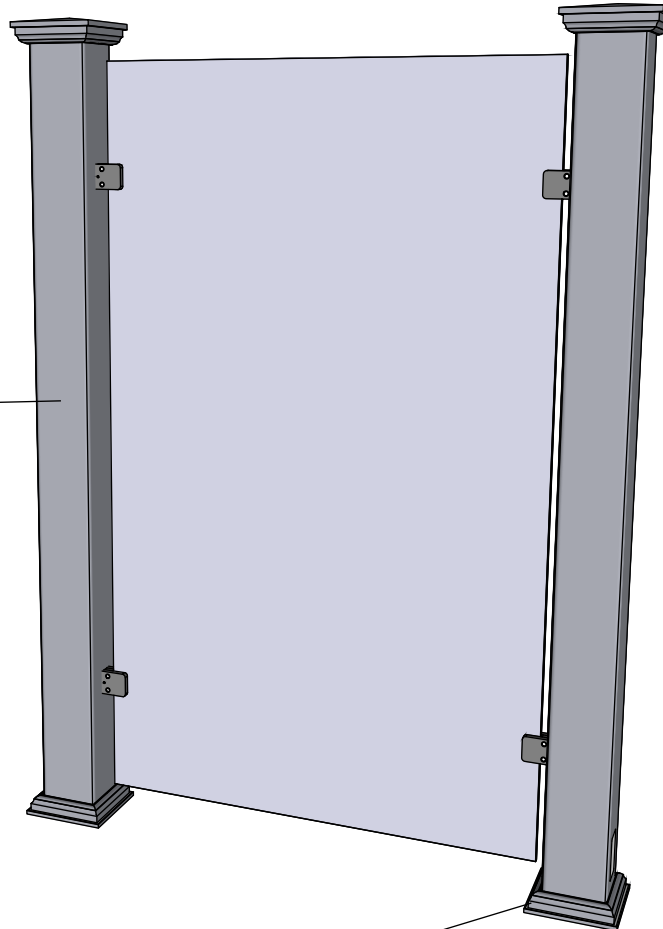

Stainless clamps
for 16-18mm glass

KG-3 Utsyn Grey 170 with New England top

Rigid aluminum
insert in post

post
127mm x 127mm.

U-Profile

16,72 mm tempered and laminated glass

Bottom cover
174mm x 174mm.

Bottom of insert is
150mm x 150mm.
10mm thickness of alu.

Standard

Art. No: 102337

Special

Art. No: 102338

Component overview for pack no: 7405-7408

1 section contains:

- 1. Aluminium insert for post
- 1. PVC post
- 3. 16,76mm (88.2) tempered and laminated glass
- 4. New England top cap