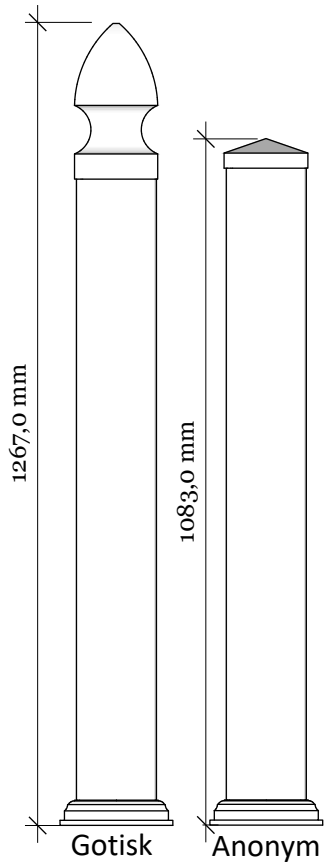

Alternative topper

KG-1 Utsyn 90 Glass railing New England topp

KYSTGJERDET
Kvalitet fremfor kvantitet!

KG-1 Utsyn 90
www.kystgjerdet.com

| REVISJONER | | |
|------------|-----------|--|
| | MM/DD/ÅÅ | BEMERKNINGER |
| 1 | 20 /11/17 | Produksjon av datablad |
| 2 | 30/09/20 | Oppdatering av produktnavn + ekstra målsetting |
| 3 | 10/02/21 | Layout update - LMS |
| 4 | --/--/-- | ... |
| 5 | --/--/-- | ... |

03

A

KG-1 Utsyn 90 railing with New England top

Stainless clamps
for 16-18mm glass

Rigid aluminum
insert in post

post
127mm x 127mm.

U-Profile

16,72 mm tempered and laminated glass

Bottom of insert is
150mm x 150mm.
10mm thickness of alu.

Bottom cover
174mm x 174mm.

Dia = 9mm

| Revisions | | |
|-----------|-------------|---|
| 1 | 14/11/17 | Sheet Production - RL |
| 2 | 06/10/20 | Name definition, and layout update - MS |
| 3 | 10/02/21 | Layout update - RL |
| 4 | ___/___/___ | ... |
| 5 | ___/___/___ | ... |

Component overview for pack no: 2400-2402

1 full section contains:

| | |
|---|-----------------------------|
| 1. Aluminum insert for post | - Art. No: See alternatives |
| 2. PVC post | - Art. No: See alternatives |
| 3. New England top (as standard) | - Art. No: 102457 |
| 4. Bottom cover | - Art. No: 102449 |
| 5. Fastener for glassclamp | - Art. No: 100715 |
| 6. Glass 88.4 | - Art. No: 102504 |
| 7. Stainless Top-List | - Art. No: 100715 |
| 8. Glass-Clamps | - Art. No: 102507 |