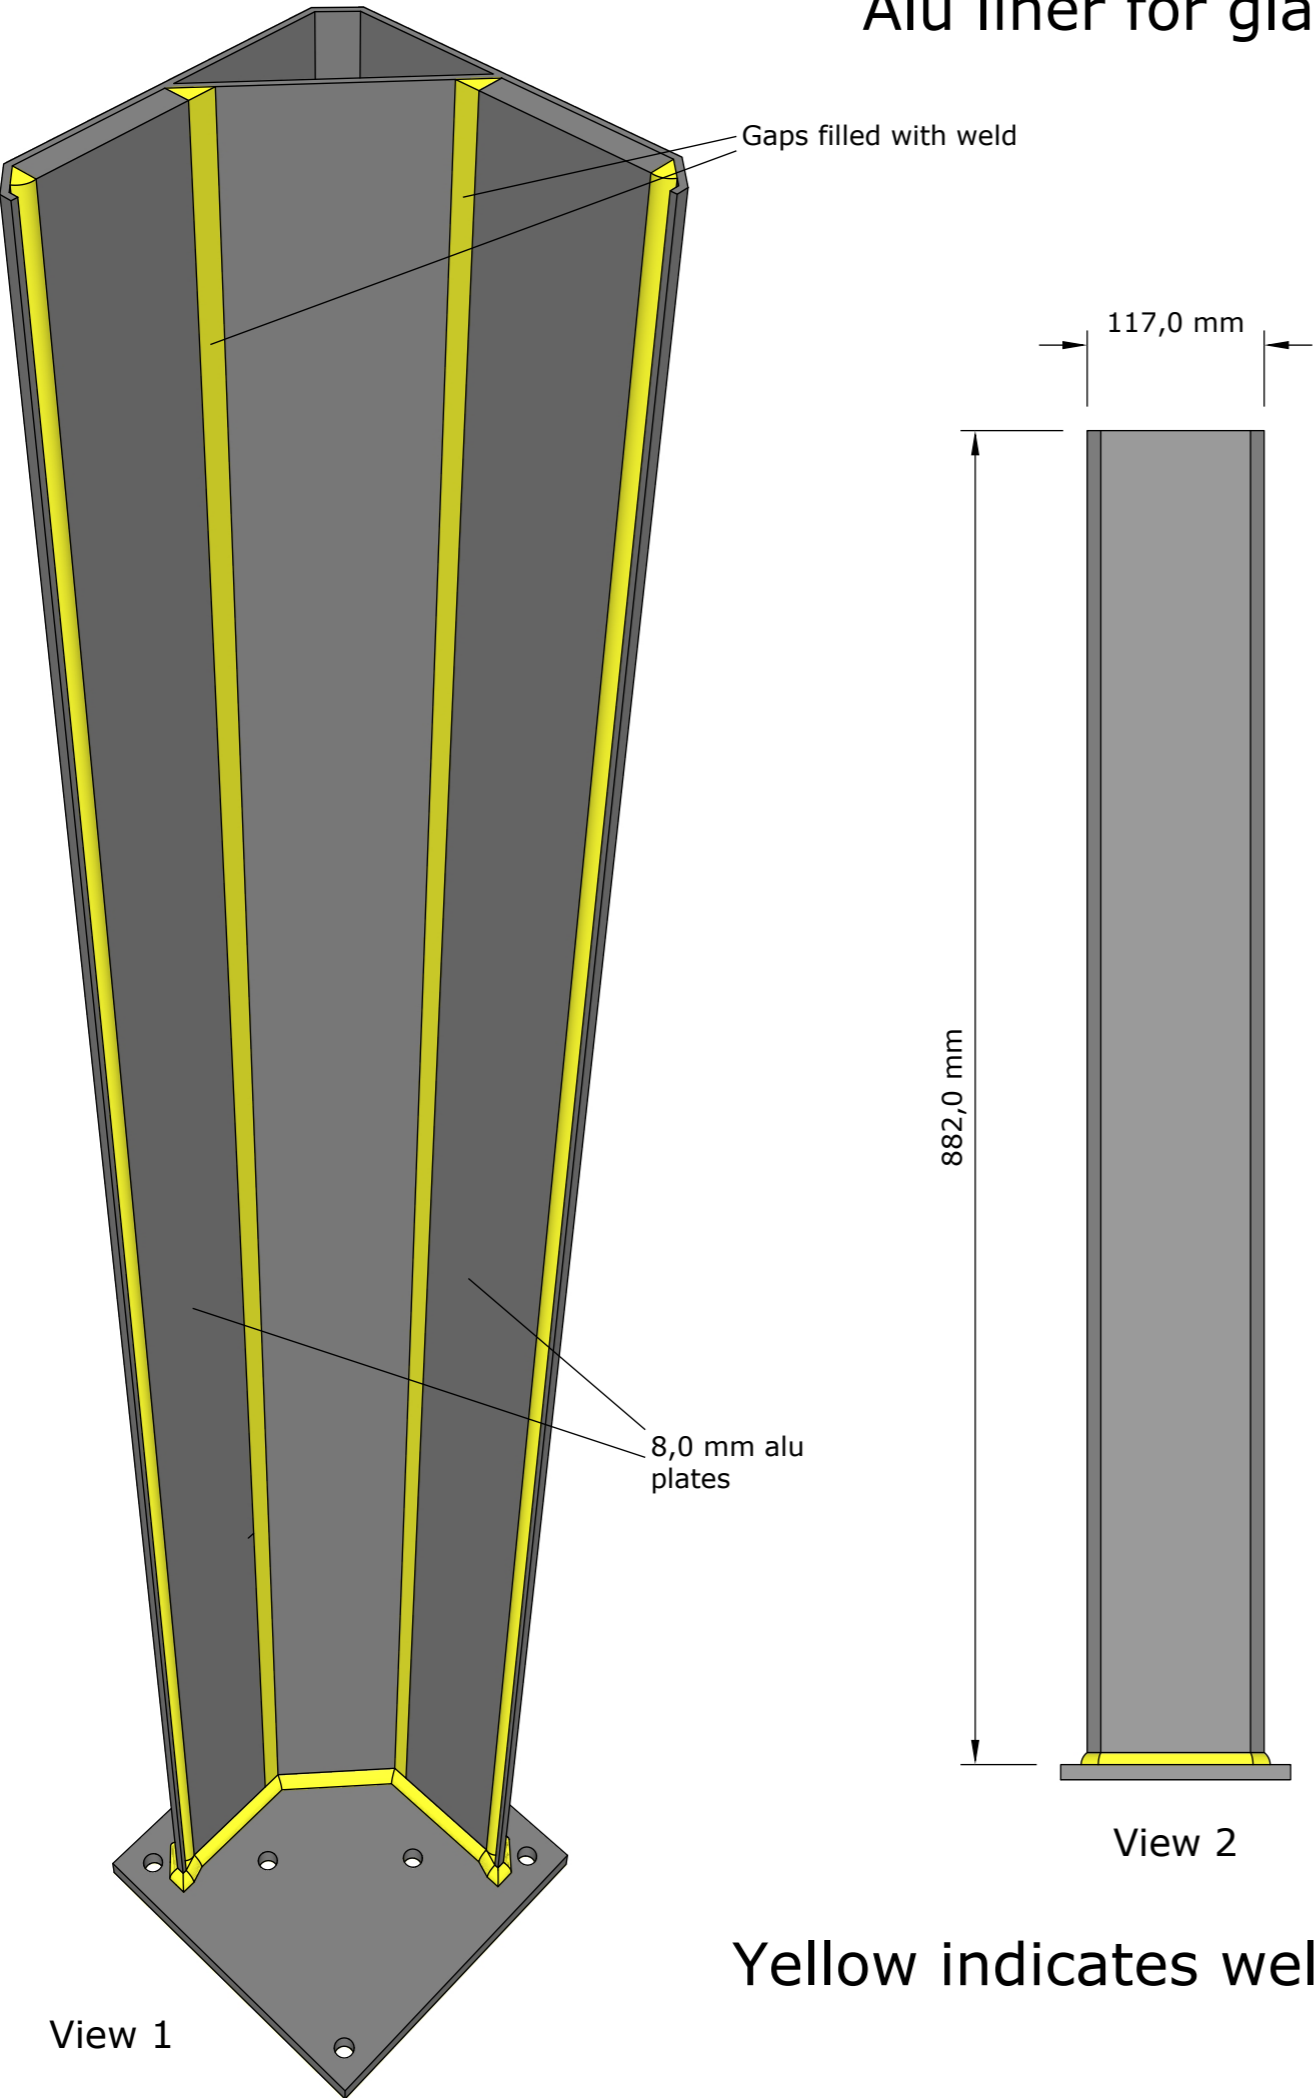

03

A

KG-1 Utsyn 90 railing with New England top

Stainless clamps
for 16-18mm glass

Rigid aluminum
insert in post

post
127mm x 127mm.

U-Profile

16,72 mm tempered and laminated glass

Bottom of insert is
150mm x 150mm.
10mm thickness of alu.

Bottom cover
174mm x 174mm.

Dia = 9mm

| Revisions | | |
|-----------|-------------|---|
| 1 | 14/11/17 | Sheet Production - RL |
| 2 | 06/10/20 | Name definition, and layout update - MS |
| 3 | 10/02/21 | Layout update - RL |
| 4 | ___/___/___ | ... |
| 5 | ___/___/___ | ... |

Component overview for pack no: 2400-2402

1 full section contains:

| | |
|---|-----------------------------|
| 1. Aluminum insert for post | - Art. No: See alternatives |
| 2. PVC post | - Art. No: See alternatives |
| 3. New England top (as standard) | - Art. No: 102457 |
| 4. Bottom cover | - Art. No: 102449 |
| 5. Fastener for glassclamp | - Art. No: 100715 |
| 6. Glass 88.4 | - Art. No: 102504 |
| 7. Stainless Top-List | - Art. No: 100715 |
| 8. Glass-Clamps | - Art. No: 102507 |

Alu liner for glass to glass

Yellow indicates welding

Alu liner for glass to pvc

Yellow indicates welding