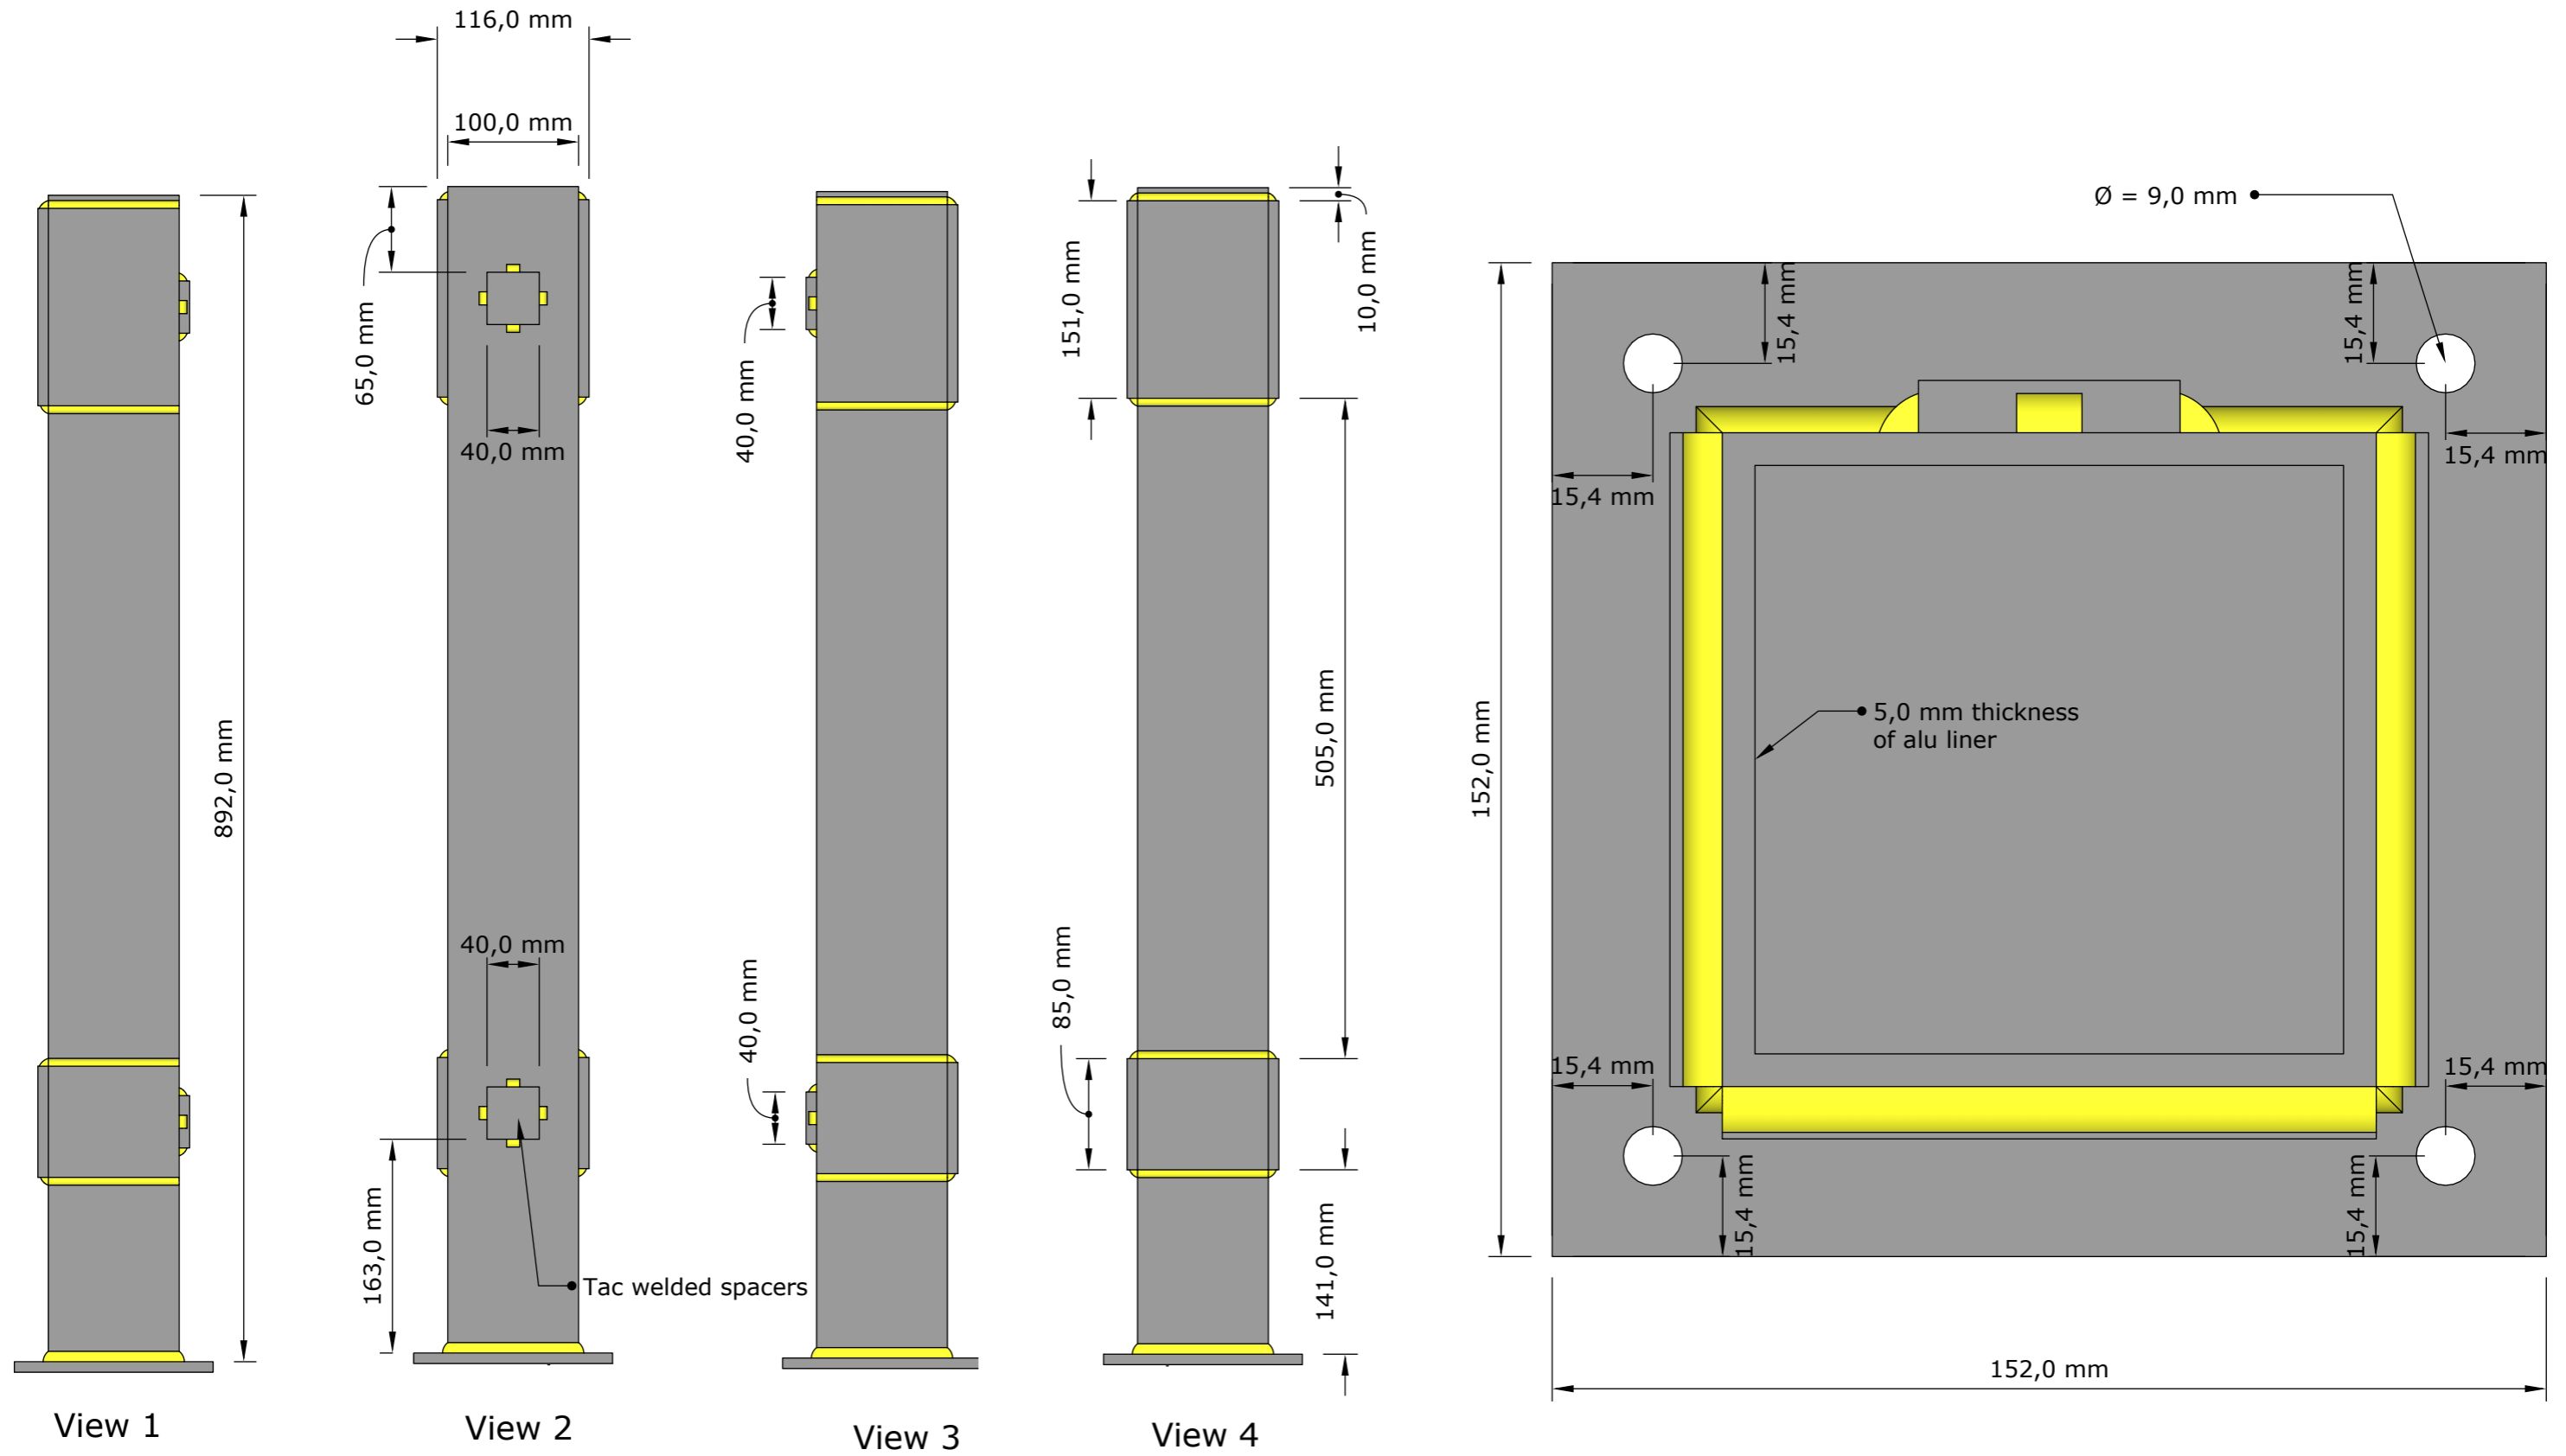

Alt. for component 1:

Art. No: 102307

Art. No: 102308

Alt. for component 2:

LINE POST, END POST, CORNER POST: Art. No: 101500
For pack no: 2400 & 2402

GLASS TO PVC POST, SPECIAL POST: Art. No: 101500
For pack no: 2401

Component overview for pack no: 2400-2402

1 full section contains:

1. Aluminum insert for post	- Art. No: See alternatives
2. PVC post	- Art. No: See alternatives
3. New England top (as standard)	- Art. No: 102457
4. Bottom cover	- Art. No: 102449
5. Fastener for glassclamp	- Art. No: 100715
6. Glass 88.4	- Art. No: 102504
7. Stainless Top-List	- Art. No: 100715
8. Glass-Clamps	- Art. No: 102507

Additional posts can be purchased separately:

Line Post - Pack no: 8873

End Post - Pack no: 8873

Corner Post - Pack no: 8877

Special Post - Pack no: 8877

Revisions		
1	14/11/17	Sheet Production - RL
2	06/10/20	Name definition, and layout update - MS
3	10/02/21	Layout update - RL
4	02/02/23	Layout update - LMS
5	--/--/--	...

Alu liner for glass to glass

Yellow indicates welding