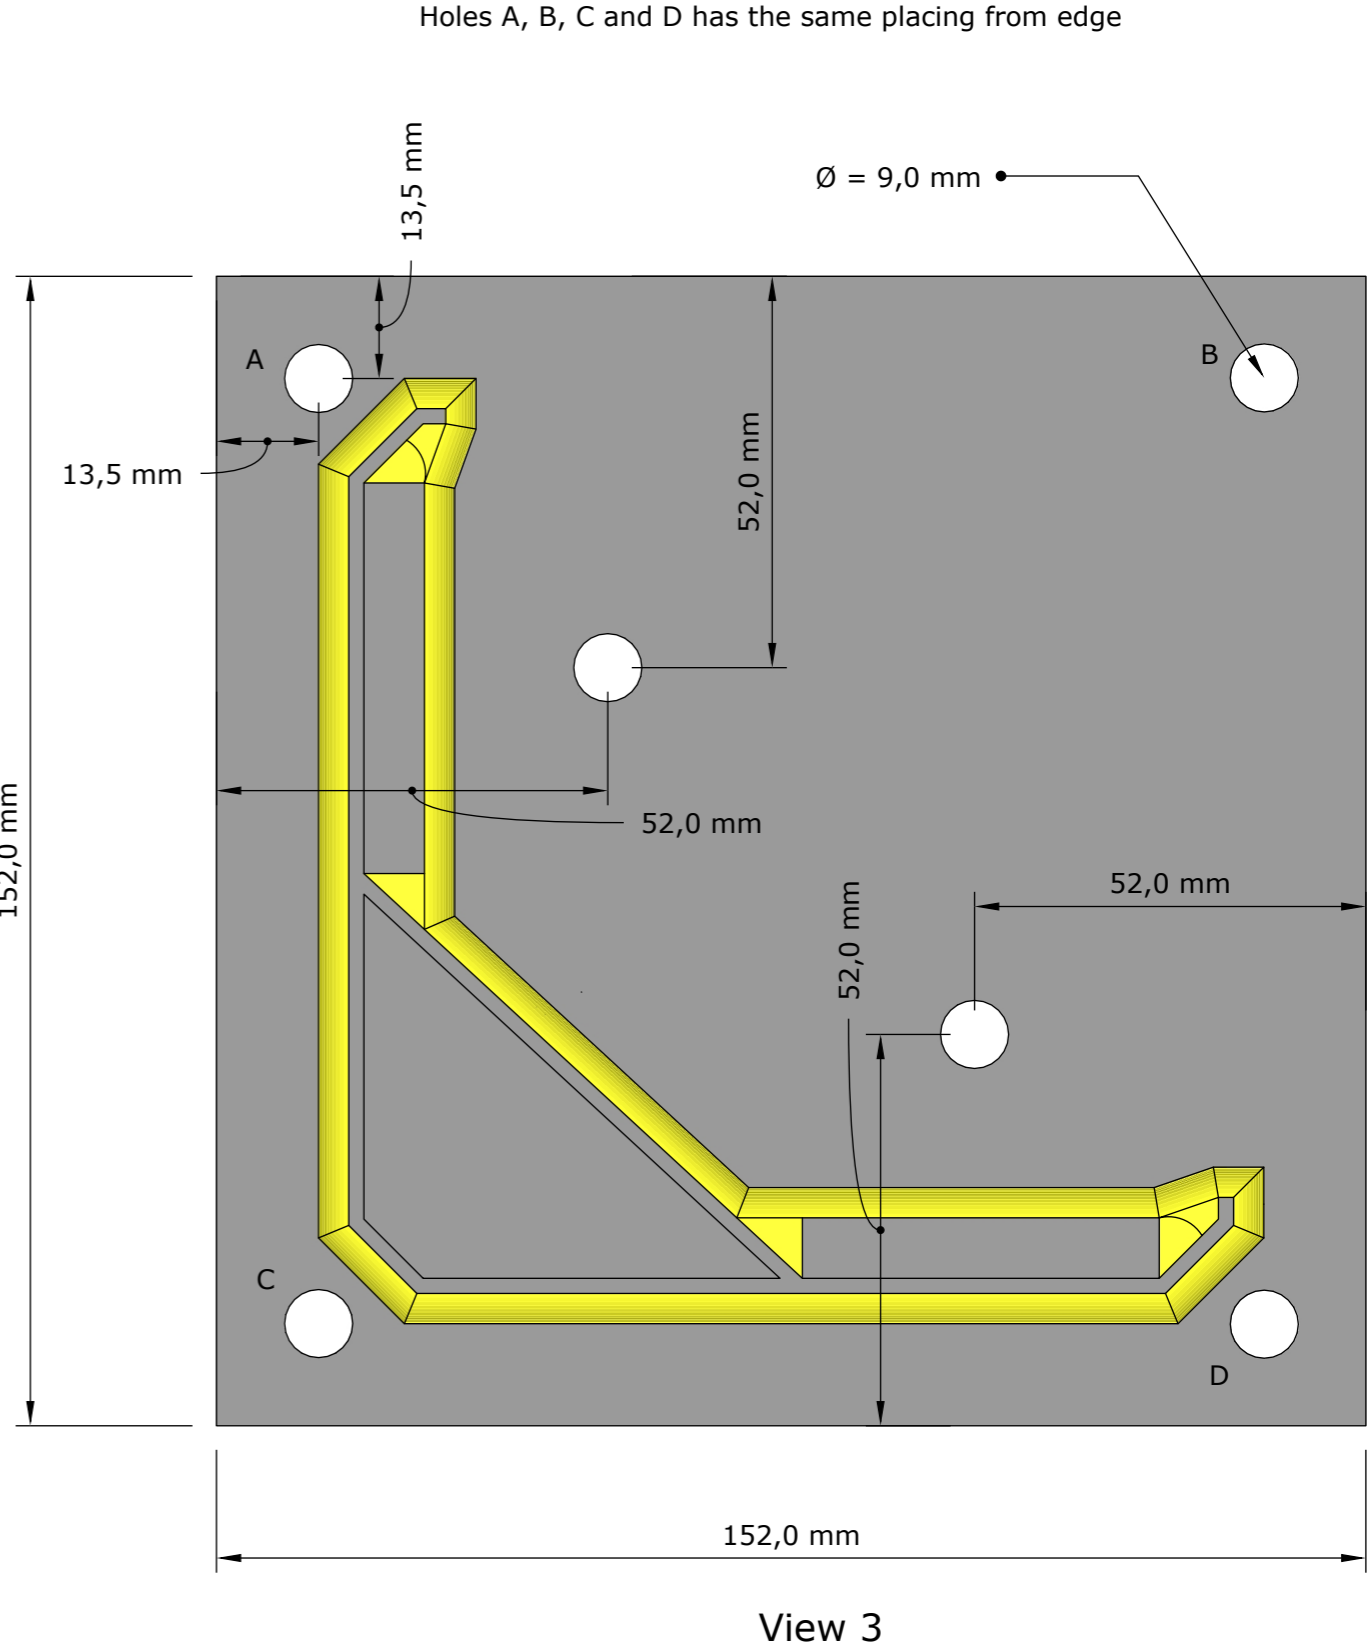

Alu liner for glass to pvc

Yellow indicates welding