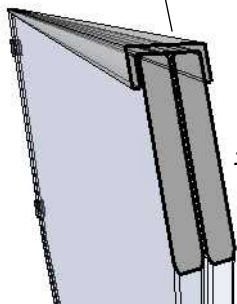

03

A

KG-1 Utsyn 90 railing with New England top

Stainless clamps
for 16-18mm glass

Rigid aluminum
insert in post

post
127mm x 127mm.

U-Profile

16,72 mm tempered and laminated glass

Bottom of insert is
150mm x 150mm.
10mm thickness of alu.

Bottom cover
174mm x 174mm.

Dia = 9mm

| Revisions | | |
|-----------|-------------|---|
| 1 | 14/11/17 | Sheet Production - RL |
| 2 | 06/10/20 | Name definition, and layout update - MS |
| 3 | 10/02/21 | Layout update - RL |
| 4 | ___/___/___ | ... |
| 5 | ___/___/___ | ... |