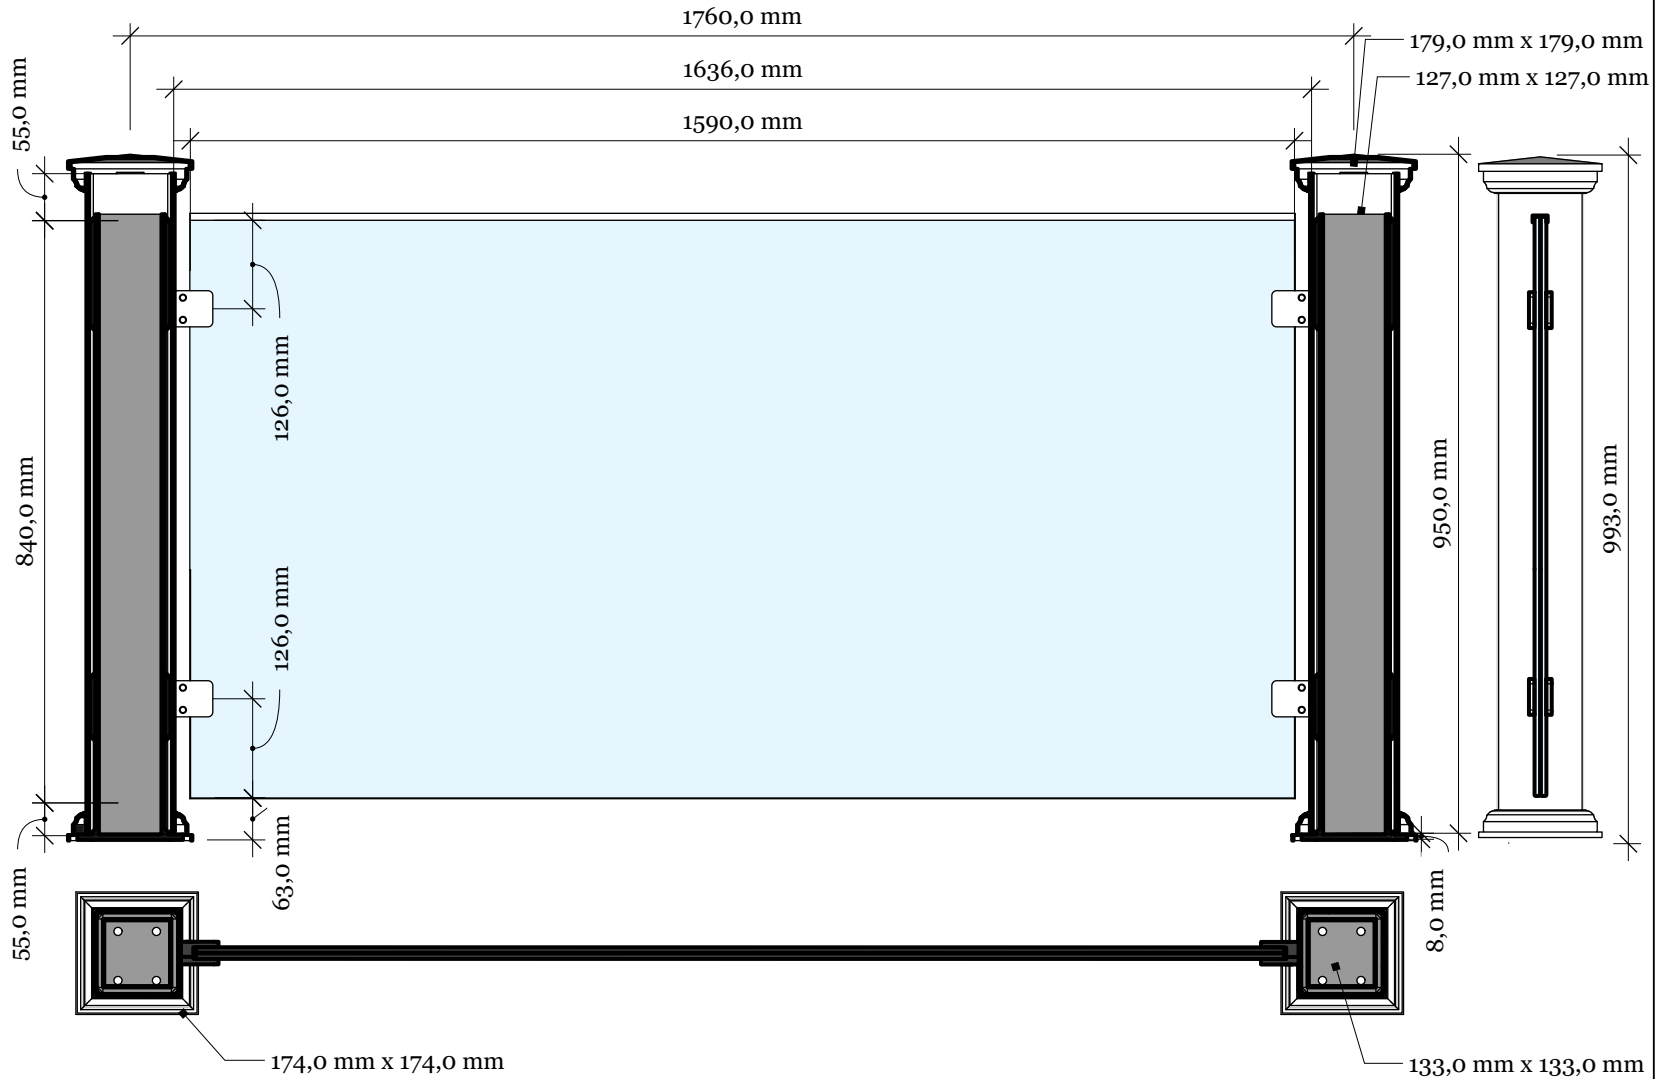

Alternative topper

KG-1 Utsyn 90 Glass railing New England topp

KYSTGJERDET
Kvalitet fremfor kvantitet!

KG-1 Utsyn 90
www.kystgjerdet.com

REVISJONER		
	MM/DD/ÅÅ	BEMERKNINGER
1	20 /11/17	Produksjon av datablad
2	30/09/20	Oppdatering av produktnavn + ekstra målsetting
3	10/02/21	Layout update - LMS
4	--/--/--	...
5	--/--/--	...

03

A