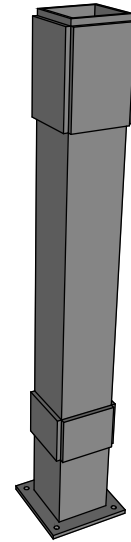

03

A

KG-1 Utsyn 90 railing with New England top

Stainless clamps
for 16-18mm glass

Rigid aluminum
insert in post

post
127mm x 127mm.

U-Profile

16,72 mm tempered and laminated glass

Bottom of insert is
150mm x 150mm.
10mm thickness of alu.

Bottom cover
174mm x 174mm.

Dia = 9mm

| Revisions | | |
|-----------|-------------|---|
| 1 | 14/11/17 | Sheet Production - RL |
| 2 | 06/10/20 | Name definition, and layout update - MS |
| 3 | 10/02/21 | Layout update - RL |
| 4 | ___/___/___ | ... |
| 5 | ___/___/___ | ... |

Alt. for component 1:

Art. No: 102307

Art. No: 102308

Alt. for component 2:

LINE POST, END POST, CORNER POST: Art. No: 101500
For pack no: 2400 & 2402

GLASS TO PVC POST, SPECIAL POST: Art. No: 101500
For pack no: 2401

Component overview for pack no: 2400-2402

1 full section contains:

| | |
|---|-----------------------------|
| 1. Aluminum insert for post | - Art. No: See alternatives |
| 2. PVC post | - Art. No: See alternatives |
| 3. New England top (as standard) | - Art. No: 102457 |
| 4. Bottom cover | - Art. No: 102449 |
| 5. Fastener for glassclamp | - Art. No: 100715 |
| 6. Glass 88.4 | - Art. No: 102504 |
| 7. Stainless Top-List | - Art. No: 100715 |
| 8. Glass-Clamps | - Art. No: 102507 |