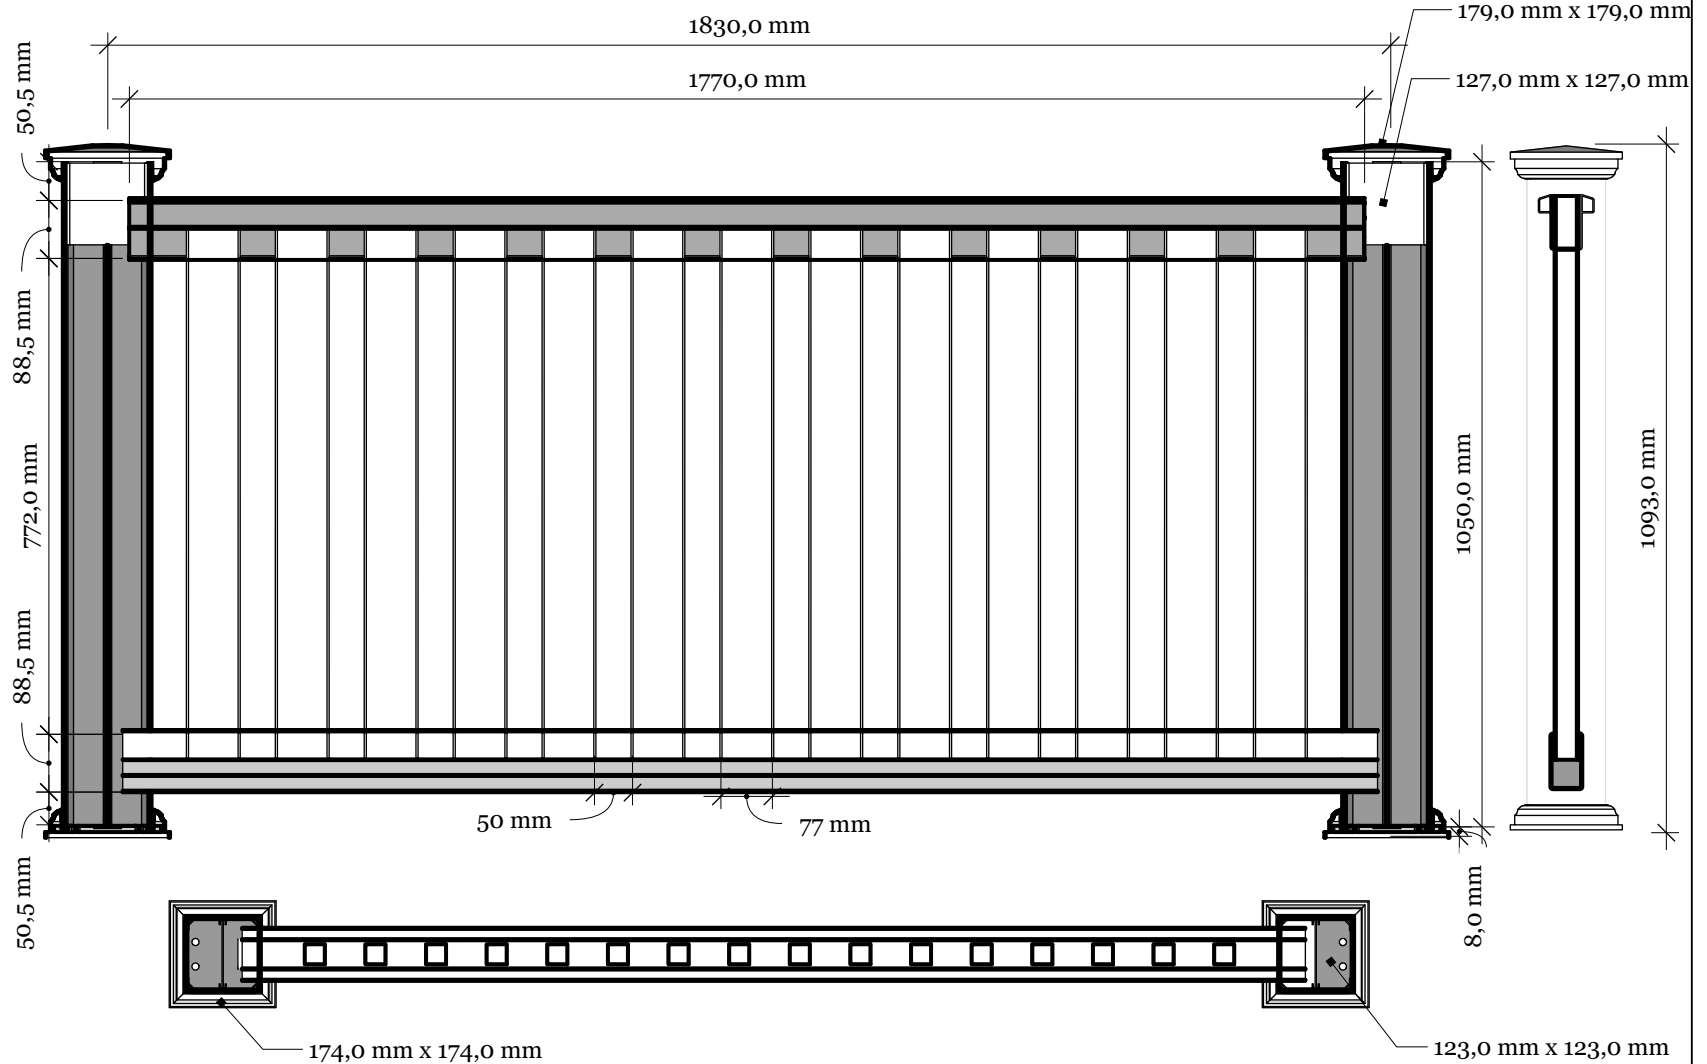

Alternative top caps

FD-5 Herregård PLUS 100 with New England top

FD-5 Herregård PLUS 100

www.kystgjerdet.com

Revisions		
	MM/DD/YY	Notes
1	14/11/17	Sheet Production - RL
2	06/10/20	Name definition, and layout update - MS
3	10/02/21	Layout update - RL
4	10/02/21	Layout update - LMS
5	--/--/--	...

A 04