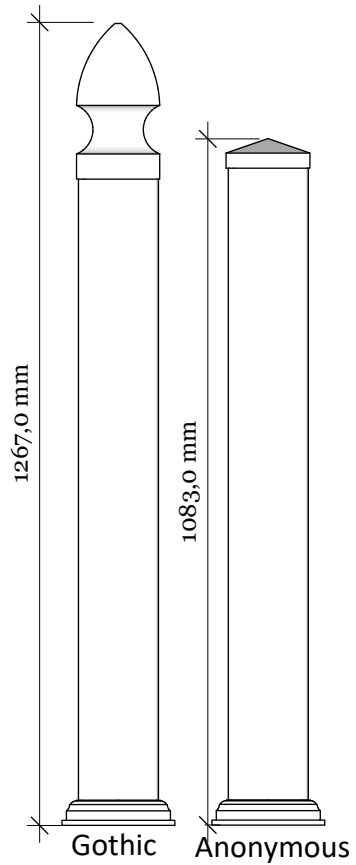

Alternative top caps

FD-5 Herregård PLUS 100 with New England top

FD-5 Herregård PLUS 100

www.kystgjerdet.com

Revisions		
	MM/DD/YY	Notes
1	14/11/17	Sheet Production - RL
2	06/10/20	Name definition, and layout update - MS
3	10/02/21	Layout update - RL
4	10/02/21	Layout update - LMS
5	--/--/--	...

A 04