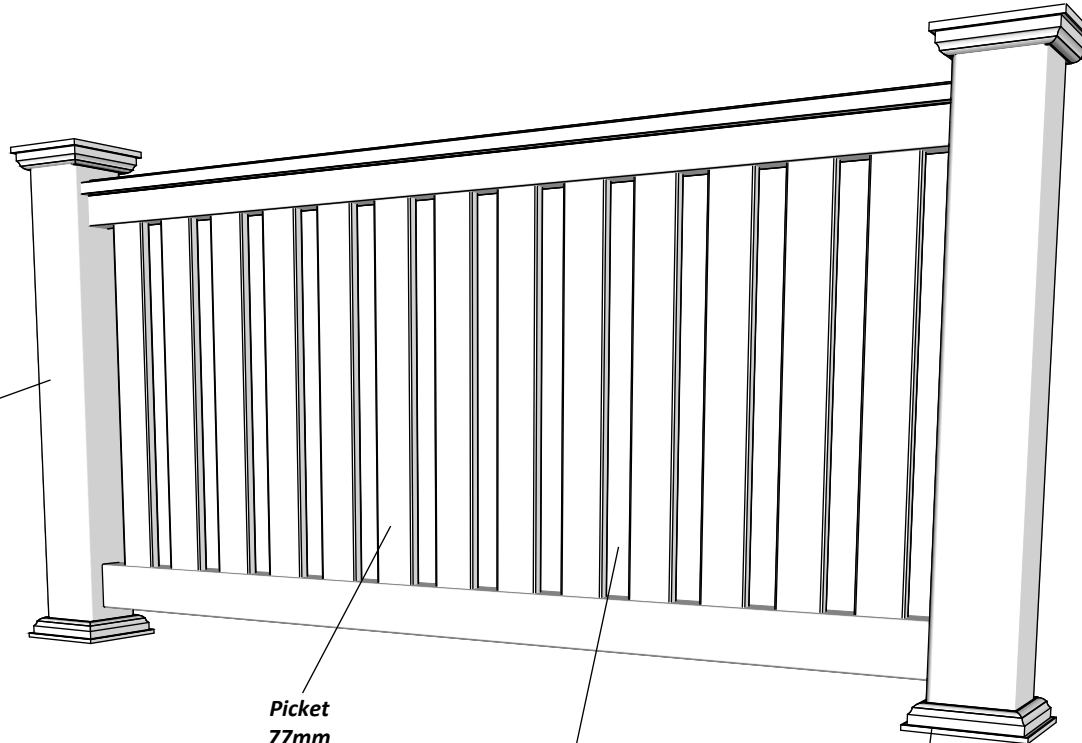

A 04

FD-5 Herregård PLUS 100 railing with New England top

Top rail profile

Rigid aluminum insert in post

Post
127mm x 127mm

Picket
77mm

Spacing 50mm

Bottom cover
174mm x 174mm.

Bottom of insert is
123mm x 123mm
8mm thickness of alu

Aluminum profile in
bottom rail to prevent
deflection

Dia = 12mm

KYSTGJERDET

FD-5 Herregård PLUS 100

www.kystgjerdet.com

Revisions

| | MM/DD/YY | Notes |
|---|----------|---|
| 1 | 14/11/17 | Sheet Production - RL |
| 2 | 06/10/20 | Name definition, and layout update - MS |
| 3 | 10/02/21 | Layout update - RL |
| 4 | 02/02/23 | Layout update - LMS |
| 5 | --/--/-- | ... |