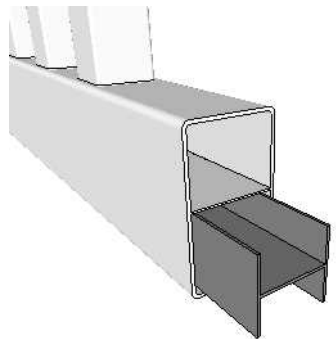

A 04

FD-5 Herregård PLUS 100 railing with New England top

Top rail profile

Rigid aluminum insert in post

Post
127mm x 127mm

Picket
77mm

Spacing 50mm

Bottom cover
174mm x 174mm.

Bottom of insert is
123mm x 123mm
8mm thickness of alu

Aluminum profile in
bottom rail to prevent
deflection

Dia = 12mm

KYSTGJERDET

FD-5 Herregård PLUS 100

www.kystgjerdet.com

Revisions

| | MM/DD/YY | Notes |
|---|----------|---|
| 1 | 14/11/17 | Sheet Production - RL |
| 2 | 06/10/20 | Name definition, and layout update - MS |
| 3 | 10/02/21 | Layout update - RL |
| 4 | 02/02/23 | Layout update - LMS |
| 5 | --/--/-- | ... |