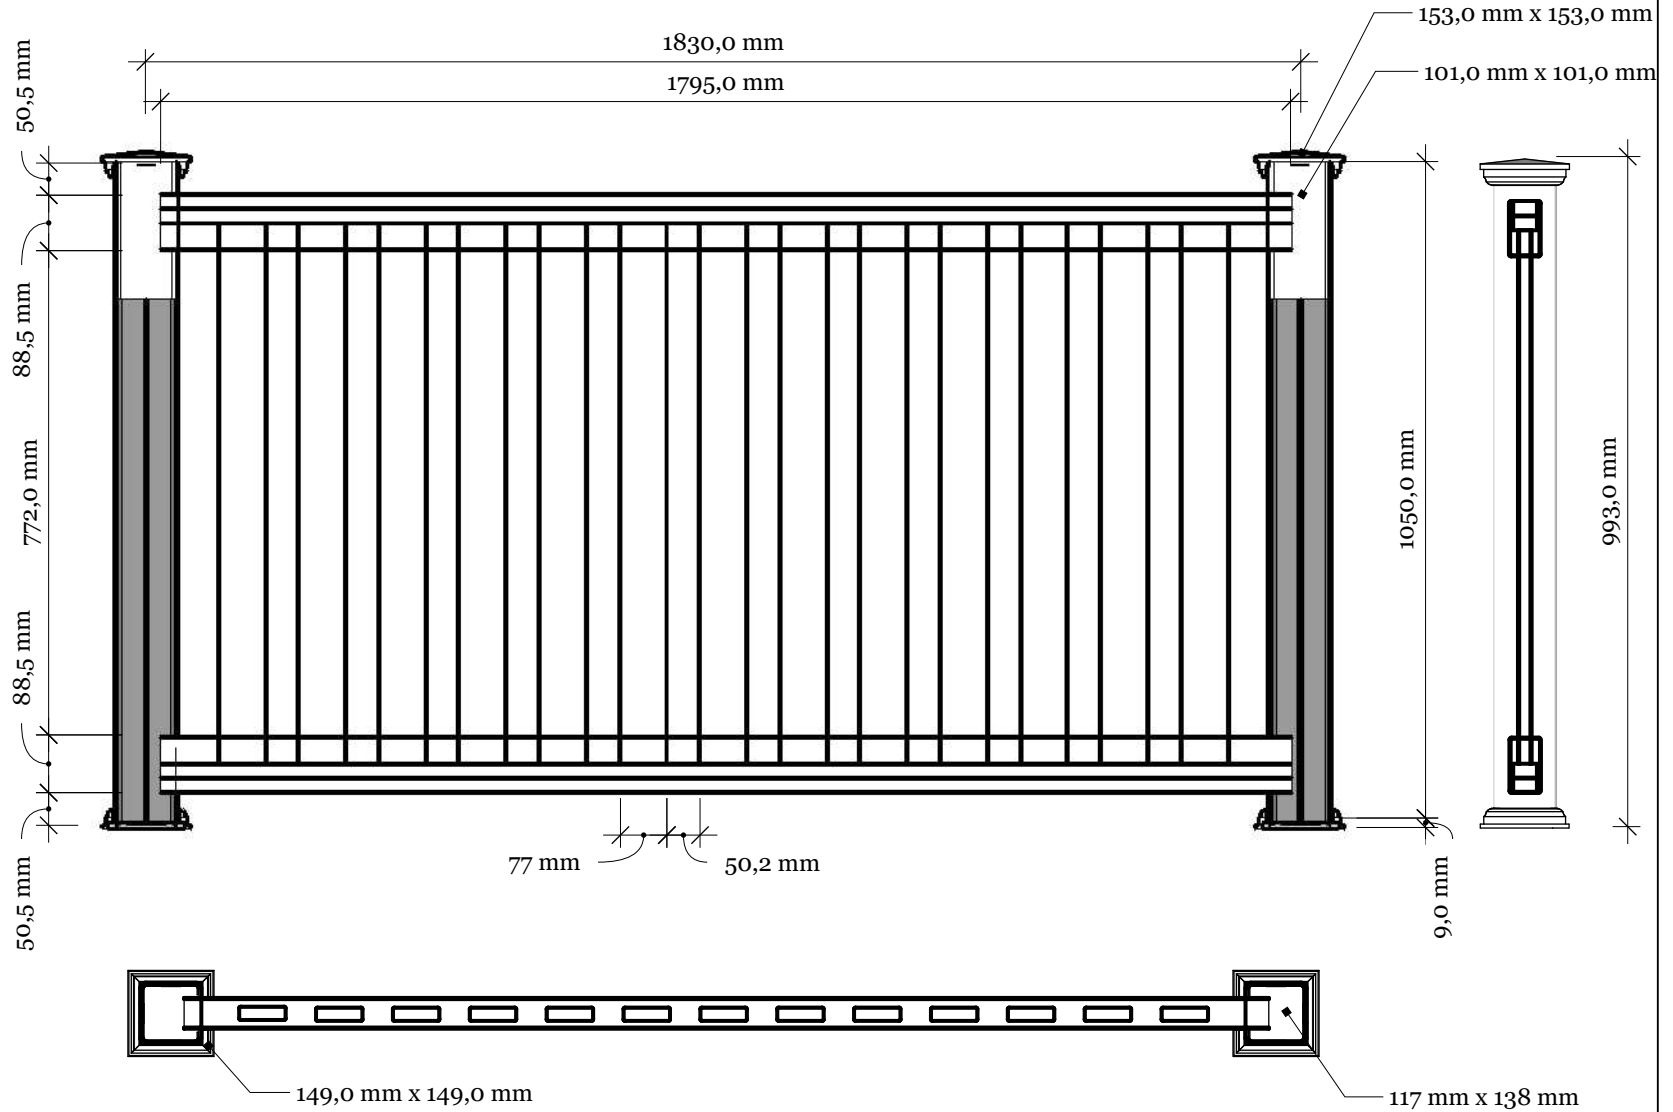

FD-4 Gard PLUS 100 with New England top

Alternative top caps

FD-4 Gard PLUS 100
www.kystgjerdet.com

Revisions		
	MM/DD/YY	Notes
1	14/11/17	Sheet Production - RL
2	06/10/20	Name definition, and layout update - MS
3	10/02/21	Layout update - RL
4	02/02/23	Layout update - LMS
5	--/--/--	...

A 04