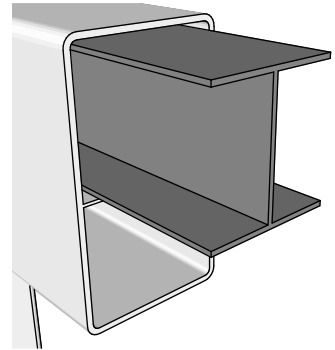

FD-4 Gard PLUS 100 railing with New England top

Top rail profile

Post
101mm x 101mm