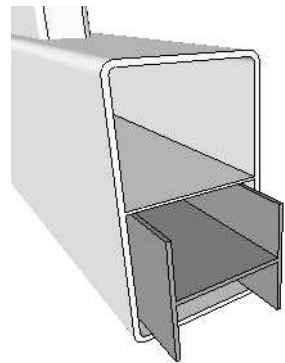

A 04

FD-4 Gard PLUS 100 railing with New England top

Top rail profile

Rigid aluminum insert in post

Post
101mm x 101mm

Picket
77mm

Spacing 50mm

Bottom cover
174mm x 174mm.

Bottom of insert is
123mm x 123mm
8mm thickness of alu

Dia = 12mm

Aluminum profile in
bottom rail to prevent
deflection

KYSTGJERDET

FD-4 Gard PLUS 100

www.kystgjerdet.com

Revisions

	MM/DD/YY	Notes
1	14/11/17	Sheet Production - RL
2	06/10/20	Name definition, and layout update - MS
3	10/02/21	Layout update - RL
4	02/02/23	Layout update - LMS
5	--/--/--	...