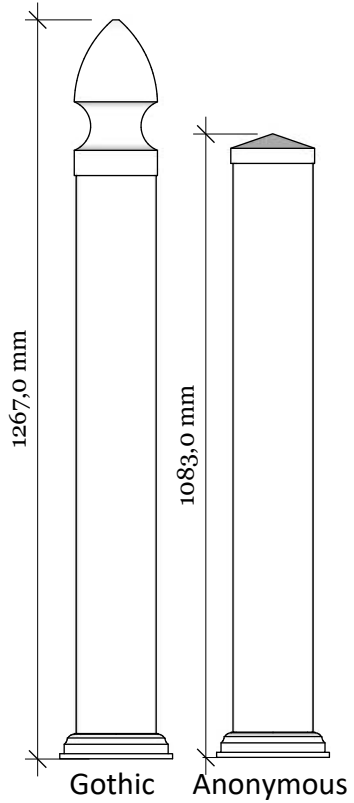

FD-4 Gard PLUS 100 with New England top

Alternative top caps

FD-4 Gard PLUS 100
www.kystgjerdet.com

Revisions		
	MM/DD/YY	Notes
1	14/11/17	Sheet Production - RL
2	06/10/20	Name definition, and layout update - MS
3	10/02/21	Layout update - RL
4	02/02/23	Layout update - LMS
5	--/--/--	...

A 04

FD-4 Gard PLUS 100 railing with New England top

Top rail profile

Rigid aluminum insert in post

Post
101mm x 101mm

Picket
77mm

Spacing 50mm

Bottom cover
174mm x 174mm.

Bottom of insert is
123mm x 123mm
8mm thickness of alu

Dia = 12mm

Aluminum profile in
bottom rail to prevent
deflection

KYSTGJERDET

FD-4 Gard PLUS 100

www.kystgjerdet.com

Revisions

	MM/DD/YY	Notes
1	14/11/17	Sheet Production - RL
2	06/10/20	Name definition, and layout update - MS
3	10/02/21	Layout update - RL
4	02/02/23	Layout update - LMS
5	--/--/--	...