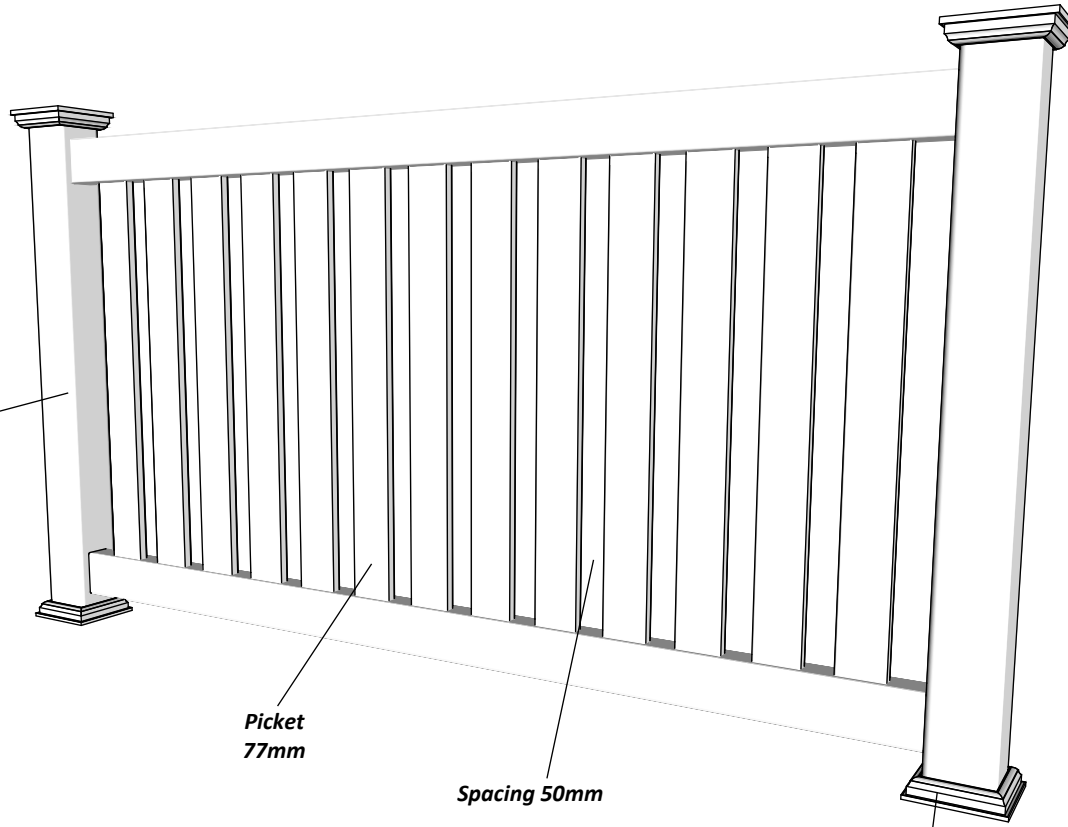

A 04

FD-4 Gard PLUS 100 railing with New England top

Top rail profile

Rigid aluminum insert in post

Post
101mm x 101mm

Picket
77mm

Spacing 50mm

Bottom cover
174mm x 174mm.

Bottom of insert is
123mm x 123mm
8mm thickness of alu

Dia = 12mm

Aluminum profile in
bottom rail to prevent
deflection

KYSTGJERDET

FD-4 Gard PLUS 100

www.kystgjerdet.com

Revisions

	MM/DD/YY	Notes
1	14/11/17	Sheet Production - RL
2	06/10/20	Name definition, and layout update - MS
3	10/02/21	Layout update - RL
4	02/02/23	Layout update - LMS
5	--/--/--	...