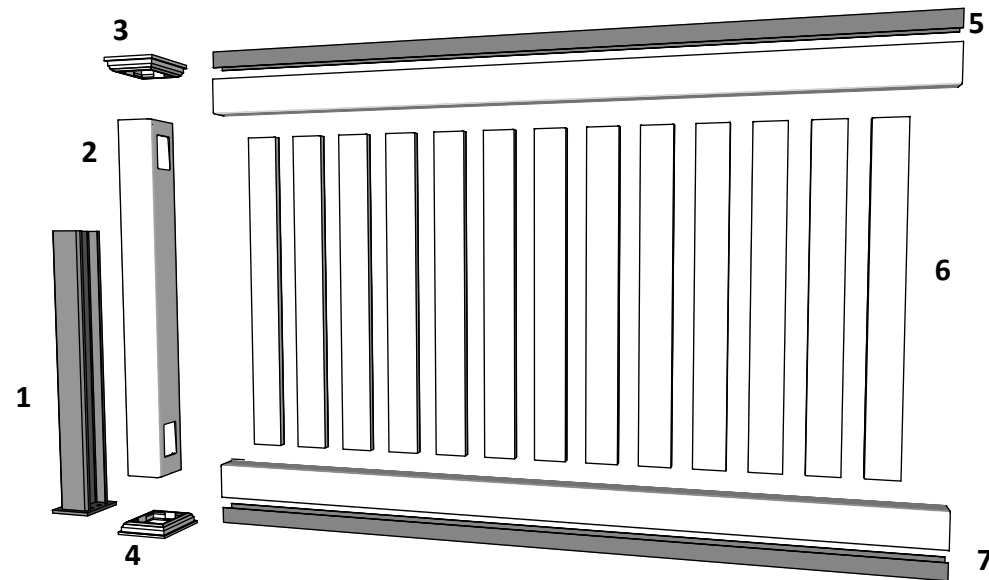

Alt. for component 1:

Art. No: 102309

Art. No: 102309

Art. No: 102310

Alt. for component 2:

Line Post: Art. No: 102137
For pack no: 2306

End Post: Art. No: 102138
For pack no: 2307

Corner Post: Art. No: 102139
For pack no: 2308

Special Post: Art. No: 102140
For pack no: 2309

Component overview for pack no: 2306-2309

1 full section contains:

1. Aluminum insert for post	- Art. No: See alternatives
2. PVC post	- Art. No: See alternatives
3. New England top (as standard)	- Art. No: 102404
4. Bottom cover	- Art. No: 102450
5. Top rail	- Art. No: 100105
6. 13 Pickets	- Art. No: 102018
7. Bottom rail with alu. liner	- Art. No: 100105

Additional posts can be purchased separately:

Line Post - Pack no: 8890

End Post - Pack no: 8887

Corner Post - Pack no: 8888

Special Post - Pack no: 8889