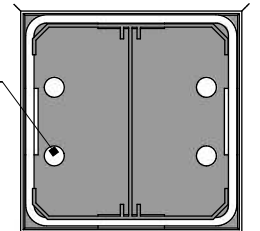

A 04

FD-4 Gard PLUS 100 railing with New England top

Top rail profile

Rigid aluminum insert in post

Post
101mm x 101mm

Picket
77mm

Spacing 50mm

Bottom cover
174mm x 174mm.

Bottom of insert is
123mm x 123mm
8mm thickness of alu

Dia = 12mm

Aluminum profile in
bottom rail to prevent
deflection

KYSTGJERDET

FD-4 Gard PLUS 100

www.kystgjerdet.com

Revisions

	MM/DD/YY	Notes
1	14/11/17	Sheet Production - RL
2	06/10/20	Name definition, and layout update - MS
3	10/02/21	Layout update - RL
4	02/02/23	Layout update - LMS
5	--/--/--	...