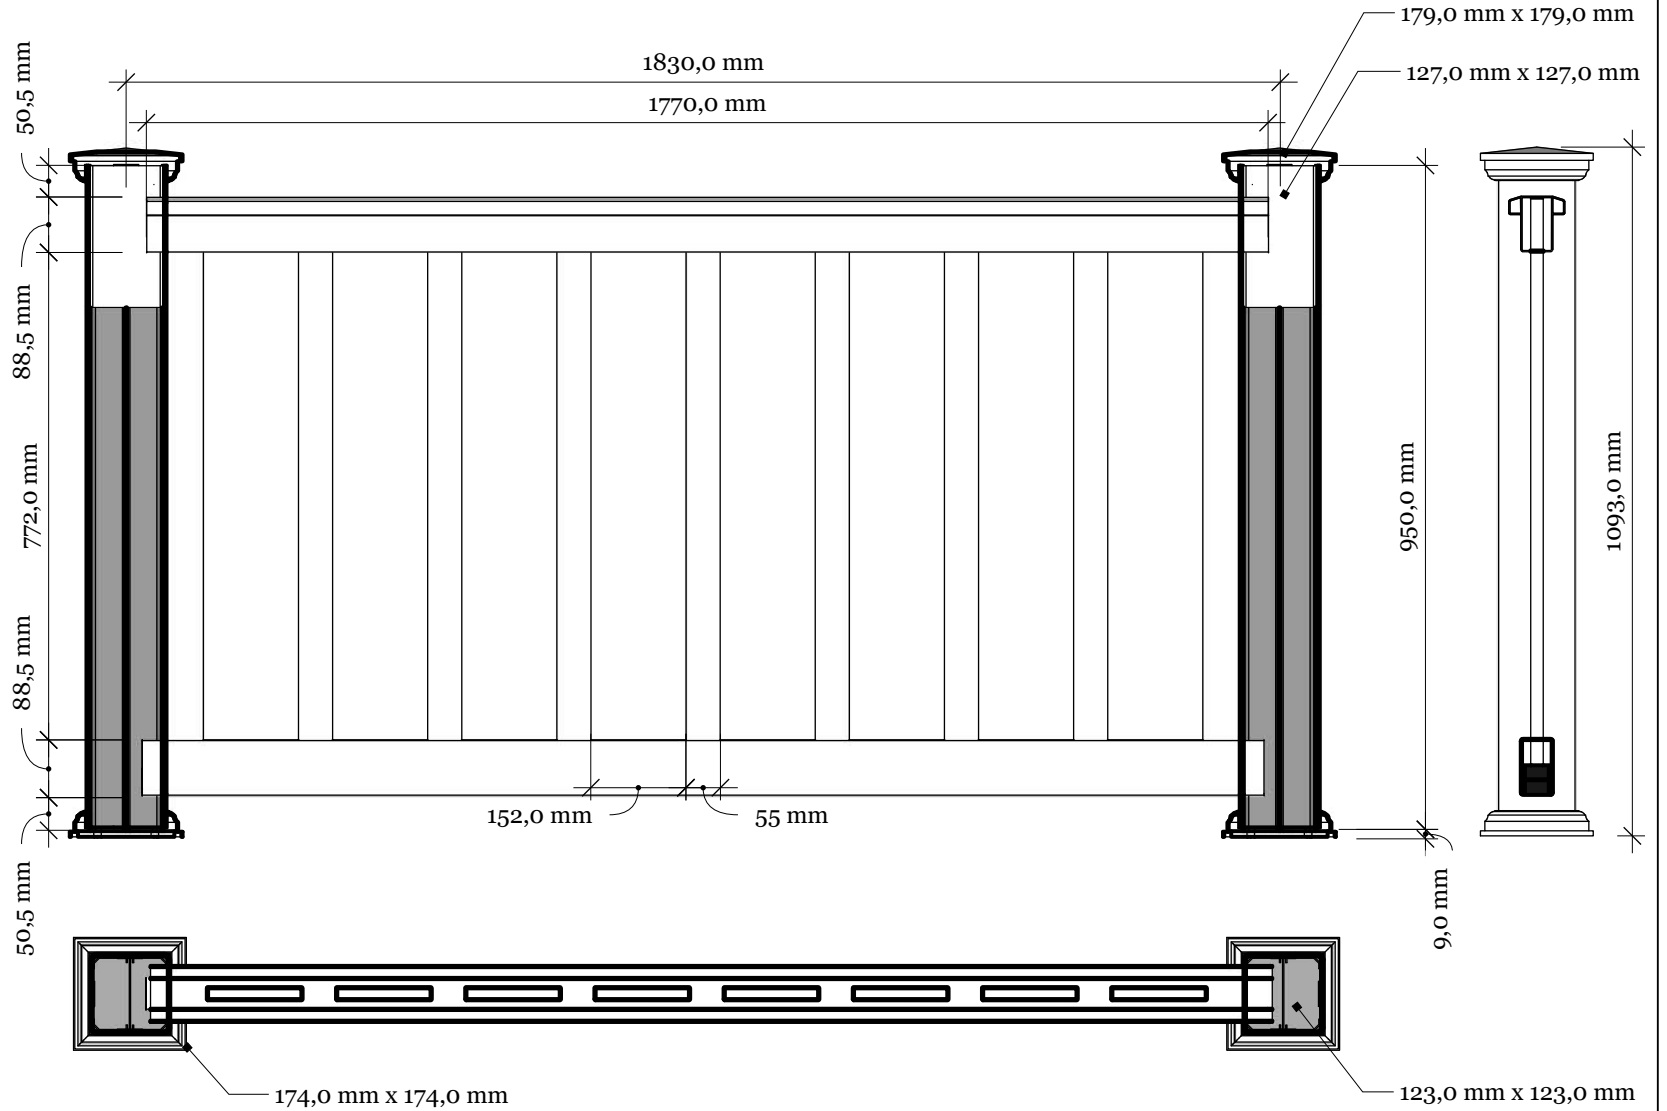

Alternative top caps

FD-2 Villa 100 with New England top

Revisions		
1	14/11/17	Sheet Production - RL
2	06/10/20	Name definition, and layout update - MS
3	10/02/21	Layout update - RL
4	---/---/---	...
5	---/---/---	...