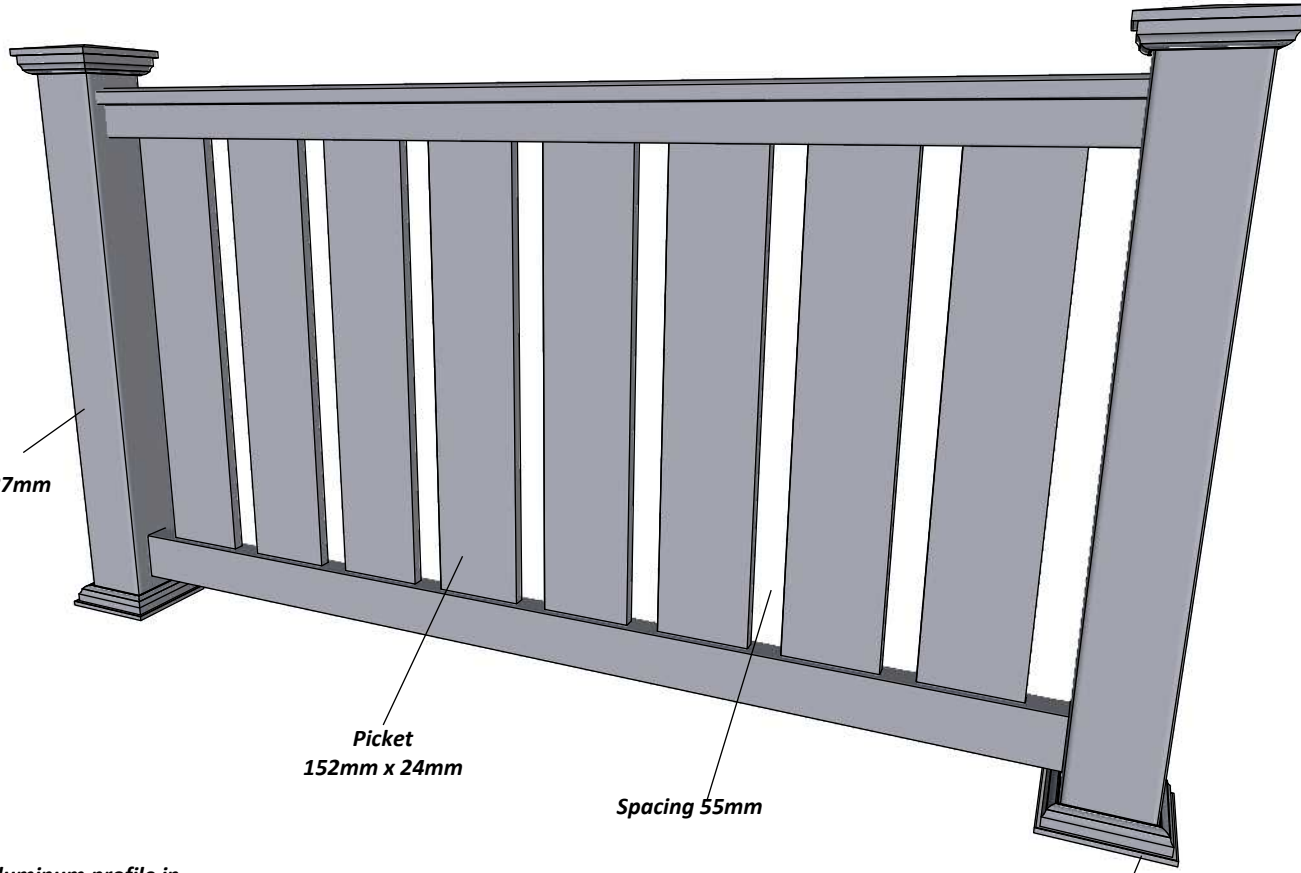

03

A

FD-2G Villa Grey PLUS 100 railing with New England top

Top rail profile

Rigid aluminum insert in post

Post
127mm x 127mm

Picket
152mm x 24mm

Spacing 55mm

Bottom of insert is
123mm x 123mm
8mm thickness of alu

Aluminum profile in
bottom rail to prevent
deflection

Bottom cover
174mm x 174mm.

Dia = 12mm

KYSTGJERDET

FD-2G Villa Grey PLUS 100

www.kystgjerdet.com

Revisions