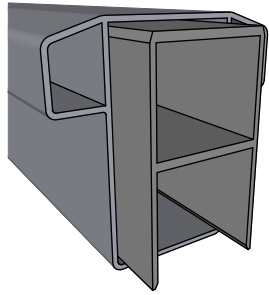

Alternative top caps

FD-2G Villa Grey 100 with New England top

KYSTGJERDET

FD-2G Villa Grey 100

www.kystgjerdet.com

Revisions

No.	Date	Description
1	14/11/17	Sheet Production - RL
2	06/10/20	Name definition, and layout update - MS
3	10/02/21	Layout update - RL
4	---/---/---	...
5	---/---/---	...

03

A

FD-2G Villa Grey PLUS 100 railing with New England top

Top rail profile

Rigid aluminum insert in post

Post
127mm x 127mm

Picket
152mm x 24mm

Spacing 55mm

Bottom of insert is
123mm x 123mm
8mm thickness of alu

Aluminum profile in
bottom rail to prevent
deflection

Bottom cover
174mm x 174mm.

Dia = 12mm

KYSTGJERDET

FD-2G Villa Grey PLUS 100

www.kystgjerdet.com

Revisions