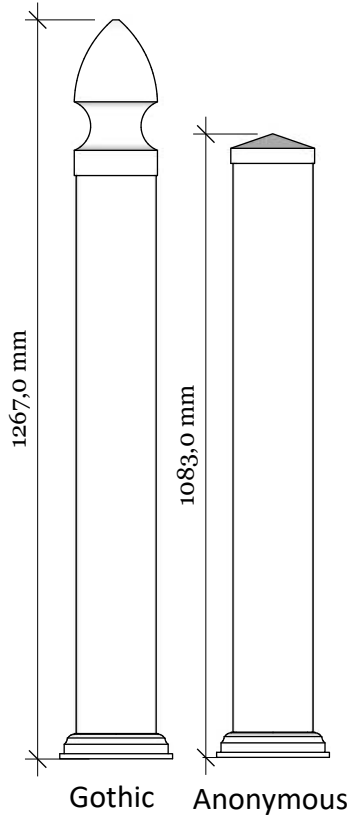

Alternative top caps

FD-2G Villa Grey 100 with New England top

KYSTGJERDET

FD-2G Villa Grey 100

www.kystgjerdet.com

Revisions

No.	Date	Description
1	14/11/17	Sheet Production - RL
2	06/10/20	Name definition, and layout update - MS
3	10/02/21	Layout update - RL
4	---/---/---	...
5	---/---/---	...

03

A

FD-2G Villa Grey PLUS 100 railing with New England top

Top rail profile

Rigid aluminum insert in post

Post
127mm x 127mm

Picket
152mm x 24mm

Spacing 55mm

Bottom of insert is
123mm x 123mm
8mm thickness of alu

Aluminum profile in
bottom rail to prevent
deflection

Bottom cover
174mm x 174mm.

Dia = 12mm

KYSTGJERDET

FD-2G Villa Grey PLUS 100

www.kystgjerdet.com

Revisions

Component overview for pack no: 1906-1909

1 full section contains:

1. Aluminum insert for post	- Art. No: See alternatives
2. PVC post	- Art. No: See alternatives
3. New England top (as standard)	- Art. No: 102465
4. Bottom cover	- Art. No: 102451
5. Top rail	- Art. No: 100024
6. 8 Pickets	- Art. No: 101745
7. Bottom rail with alu. liner	- Art. No: 100119