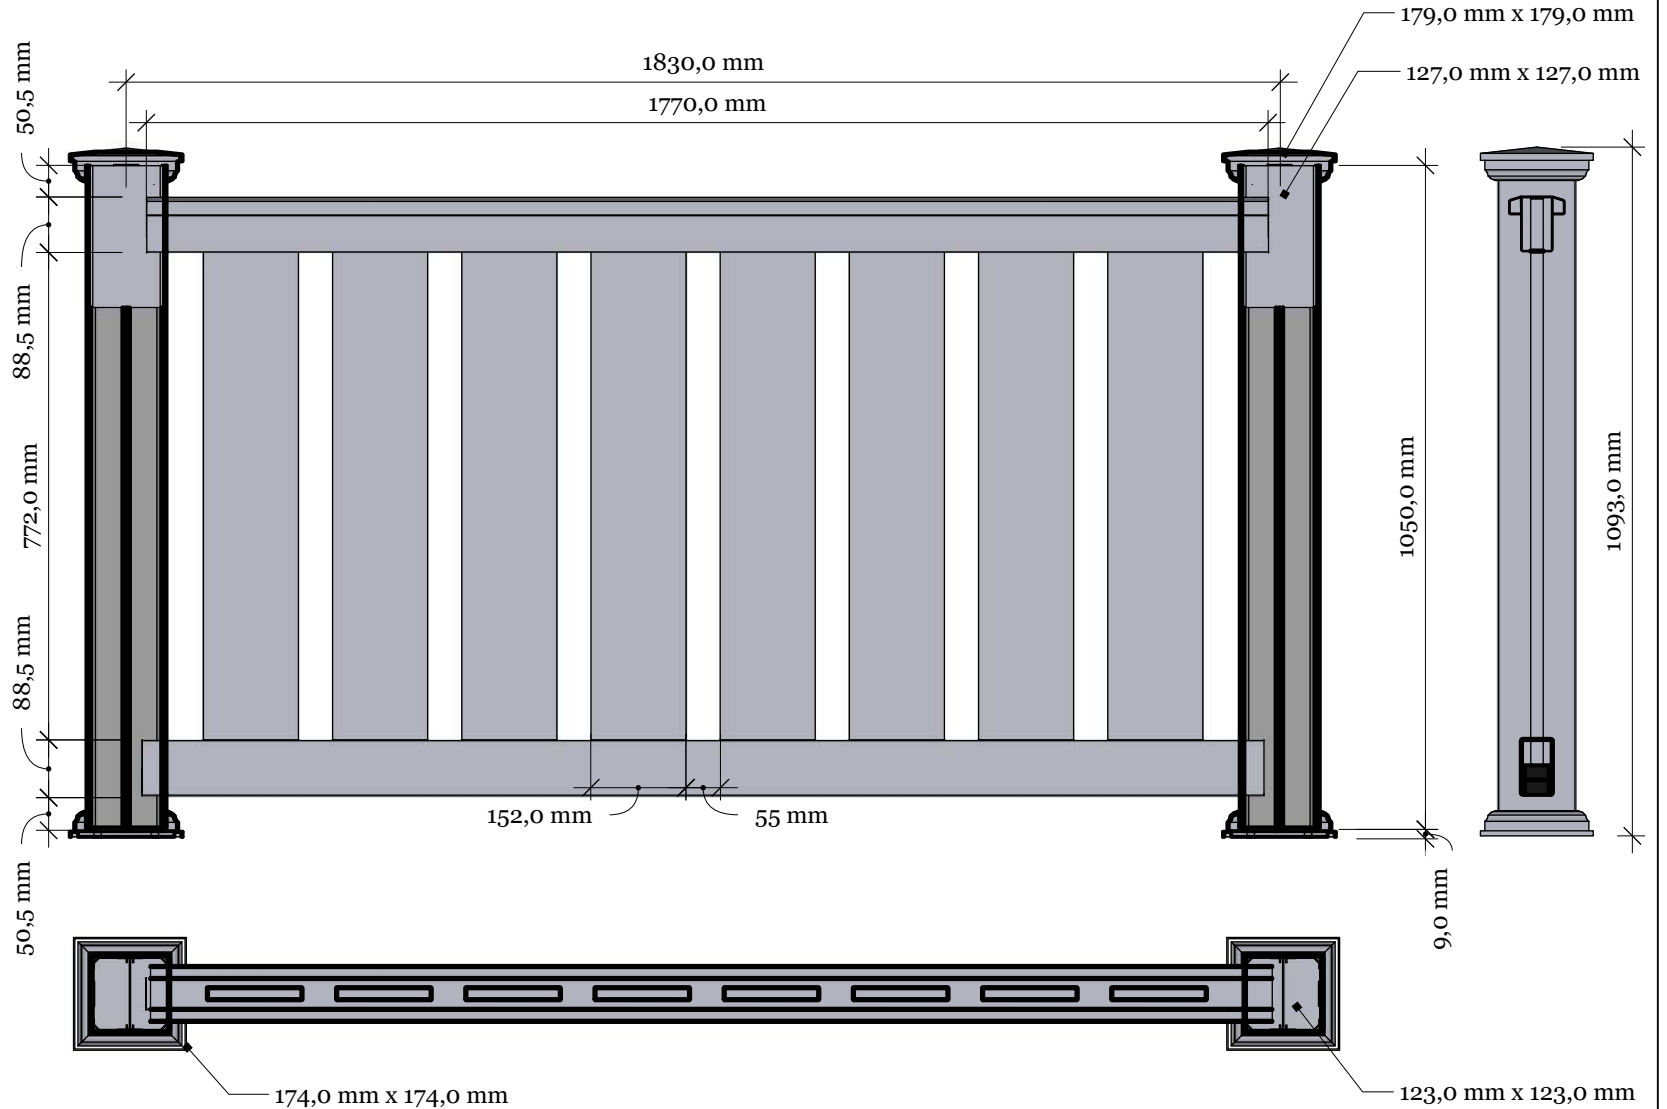

Alternative top caps

FD-2G Villa Grey 100 with New England top

KYSTGJERDET

FD-2G Villa Grey 100

www.kystgjerdet.com

Revisions

No.	Date	Description
1	14/11/17	Sheet Production - RL
2	06/10/20	Name definition, and layout update - MS
3	10/02/21	Layout update - RL
4	---/---/---	...
5	---/---/---	...

03

A