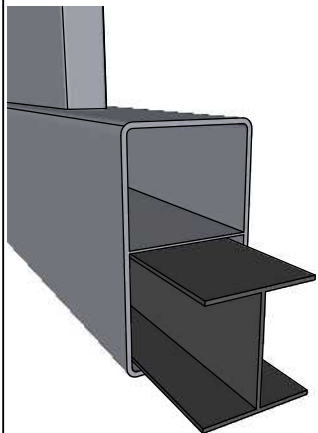

03

A

FD-2G Villa Grey PLUS 100 railing with New England top

Top rail profile

Rigid aluminum insert in post

Post
127mm x 127mm

Picket
152mm x 24mm

Spacing 55mm

Bottom of insert is
123mm x 123mm
8mm thickness of alu

Aluminum profile in
bottom rail to prevent
deflection

Bottom cover
174mm x 174mm.

Dia = 12mm

KYSTGJERDET

FD-2G Villa Grey PLUS 100

www.kystgjerdet.com

Revisions