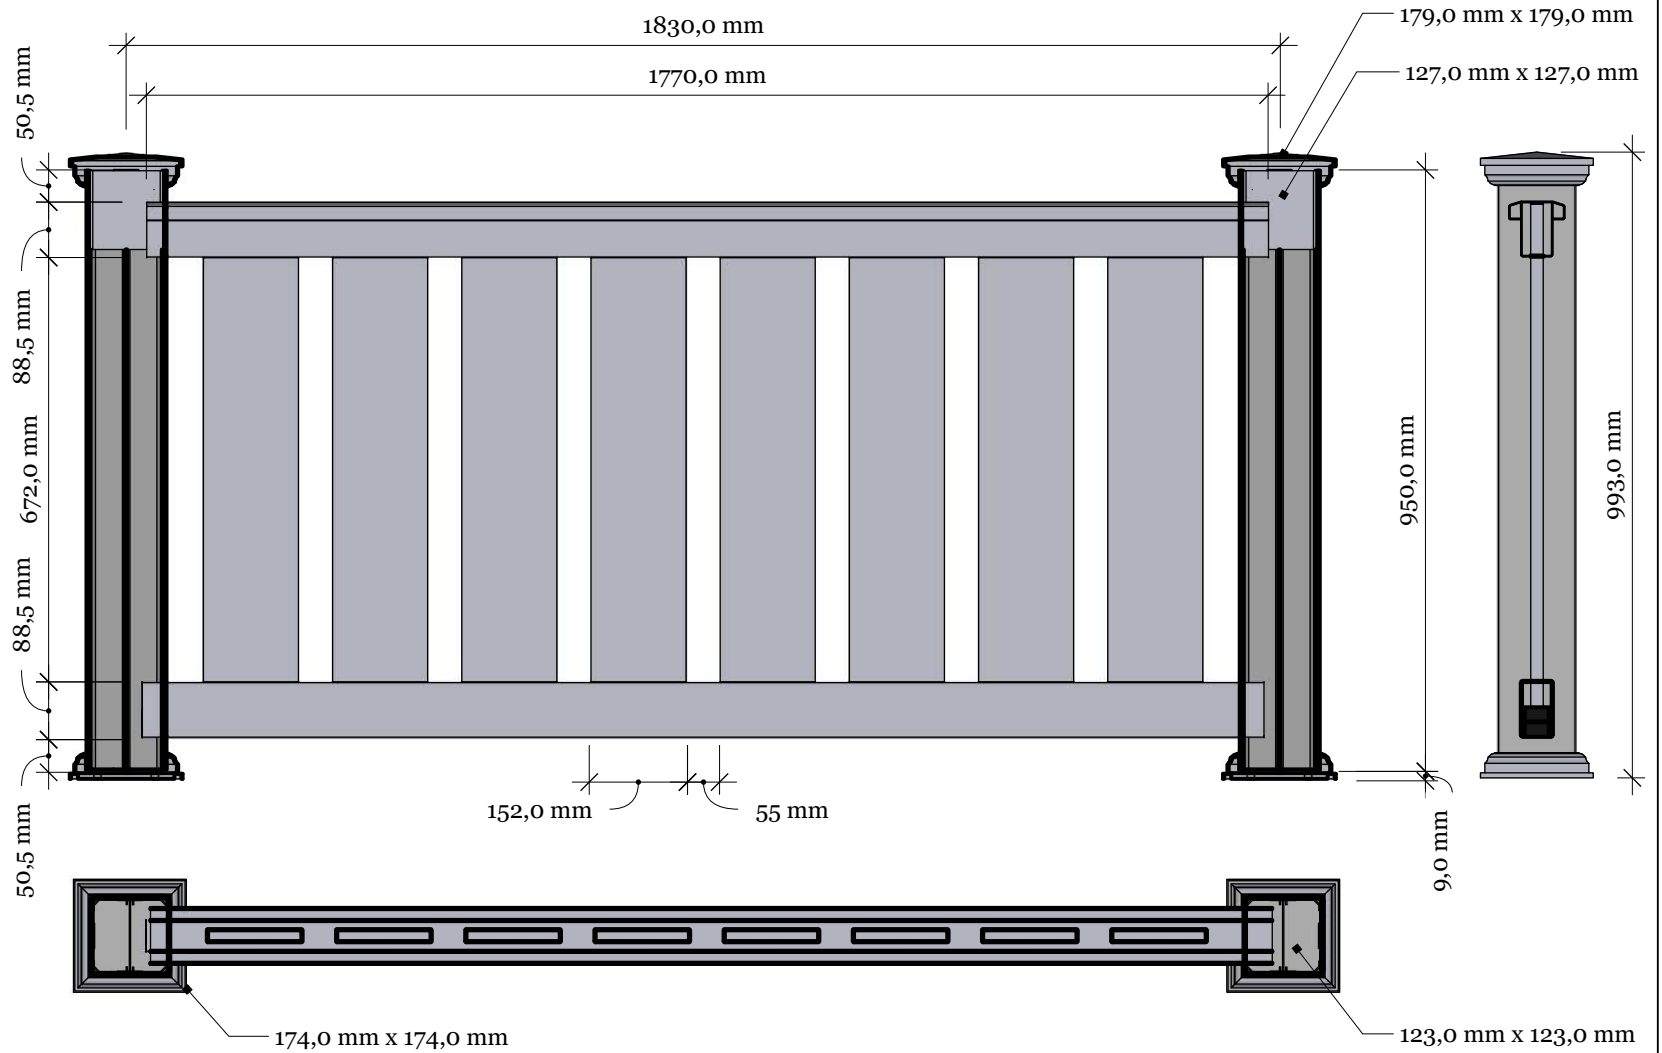

Alternative top caps

FD-2G Villa 90 Grey with New England top

Revisions		
1	14/11/17	Sheet Production - RL
2	06/10/20	Name definition, and layout update - MS
3	10/02/21	Layout update - RL
4	---/---/---	...
5	---/---/---	...