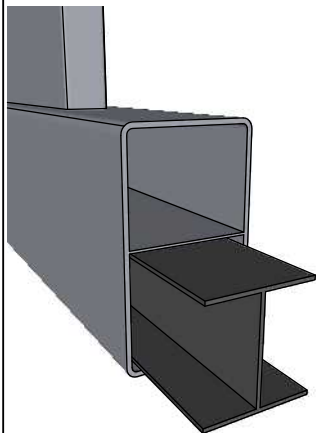

FD-2G Villa Grey 90 railing with New England top

Top rail profile

Rigid aluminum insert in post

Post
127mm x 127mm

Picket
152mm x 24mm

Spacing 55mm

Bottom of insert is
123mm x 123mm
8mm thickness of alu

Aluminum profile in
bottom rail to prevent
deflection

Bottom cover
174mm x 174mm.

Dia = 12mm

KYSTGJERDET

FD-2G Villa Grey 90

www.kystgjerdet.com

Revisions

Rev	Date	Description
1	14/11/17	Sheet Production - RL
2	06/10/20	Name definition, and layout update - MS
3	10/02/21	Layout update - RL
4	___/___/___	...
5	___/___/___	...