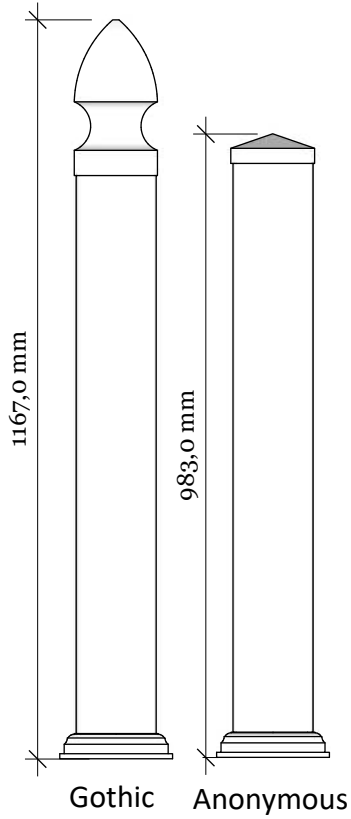

Alternative top caps

FD-2G Villa 90 Grey with New England top

Revisions		
1	14/11/17	Sheet Production - RL
2	06/10/20	Name definition, and layout update - MS
3	10/02/21	Layout update - RL
4	---/---/---	...
5	---/---/---	...

FD-2G Villa Grey 90 railing with New England top

Top rail profile

Rigid aluminum insert in post

Post
127mm x 127mm

Picket
152mm x 24mm

Spacing 55mm

Bottom of insert is
123mm x 123mm
8mm thickness of alu

Aluminum profile in
bottom rail to prevent
deflection

Bottom cover
174mm x 174mm.

Dia = 12mm

KYSTGJERDET

FD-2G Villa Grey 90

www.kystgjerdet.com

Revisions

Rev	Date	Description
1	14/11/17	Sheet Production - RL
2	06/10/20	Name definition, and layout update - MS
3	10/02/21	Layout update - RL
4	___/___/___	...
5	___/___/___	...