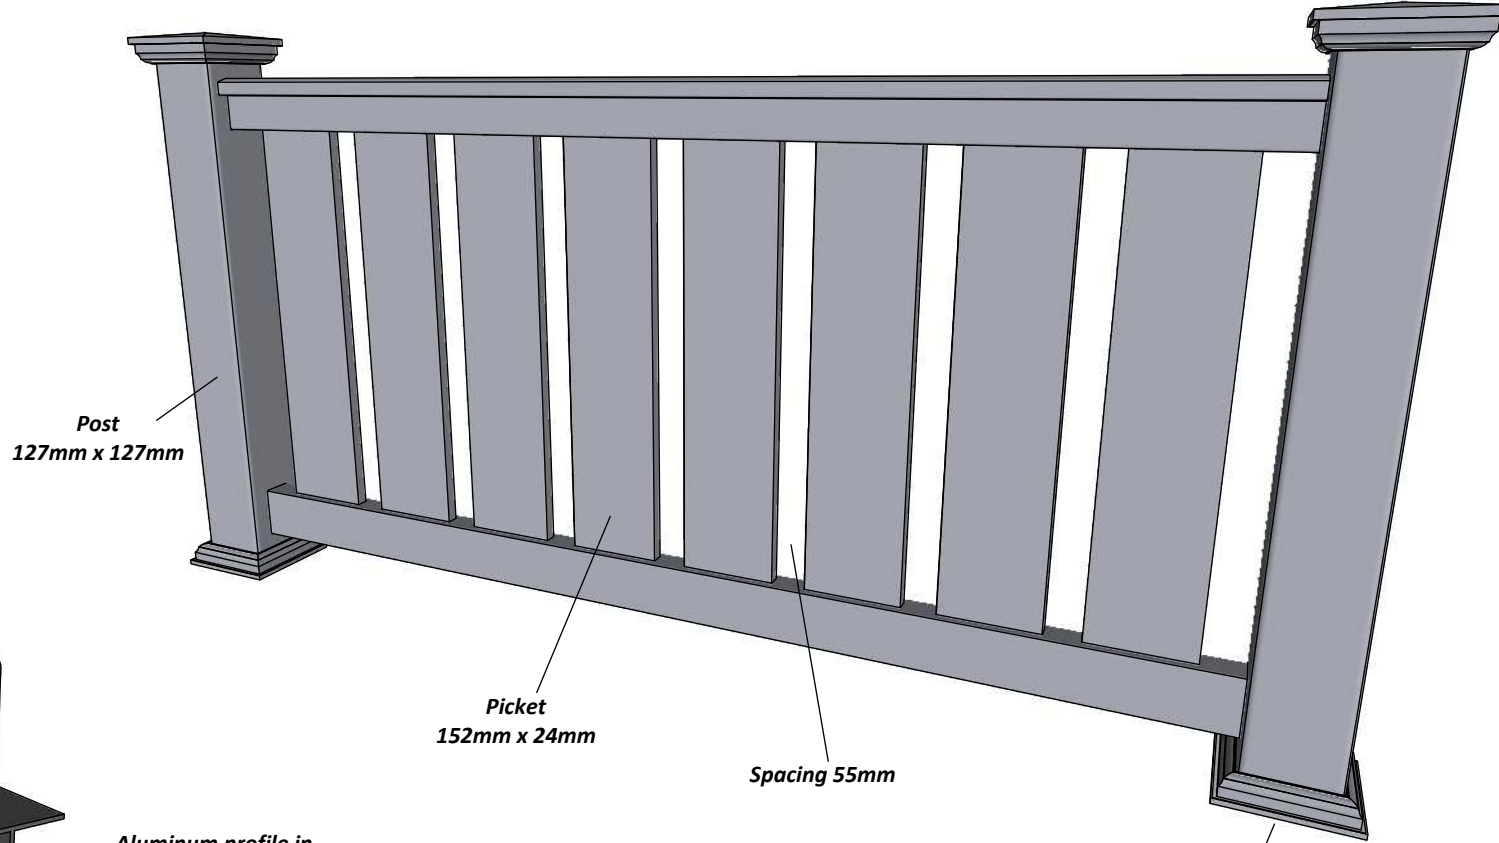

FD-2G Villa Grey 90 railing with New England top

Top rail profile

Rigid aluminum insert in post

Post
127mm x 127mm

Picket
152mm x 24mm

Spacing 55mm

Bottom of insert is
123mm x 123mm
8mm thickness of alu

Aluminum profile in
bottom rail to prevent
deflection

Bottom cover
174mm x 174mm.

Dia = 12mm

KYSTGJERDET

FD-2G Villa Grey 90

www.kystgjerdet.com

Revisions

Rev	Date	Description
1	14/11/17	Sheet Production - RL
2	06/10/20	Name definition, and layout update - MS
3	10/02/21	Layout update - RL
4	___/___/___	...
5	___/___/___	...