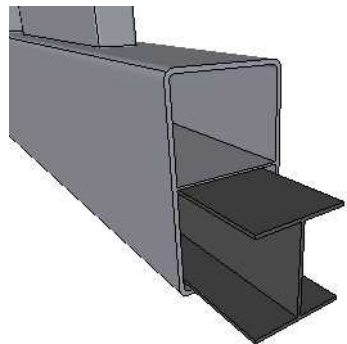

Bottom of insert is
123mm x 123mm
8mm thickness of alu

Aluminum profile in
bottom rail to prevent
deflection

Bottom cover
174mm x 174mm.

Ø = 12mm

KYSTGJERDET

FD-2G Villa Grey 120

www.kystgjerdet.com

Revisions