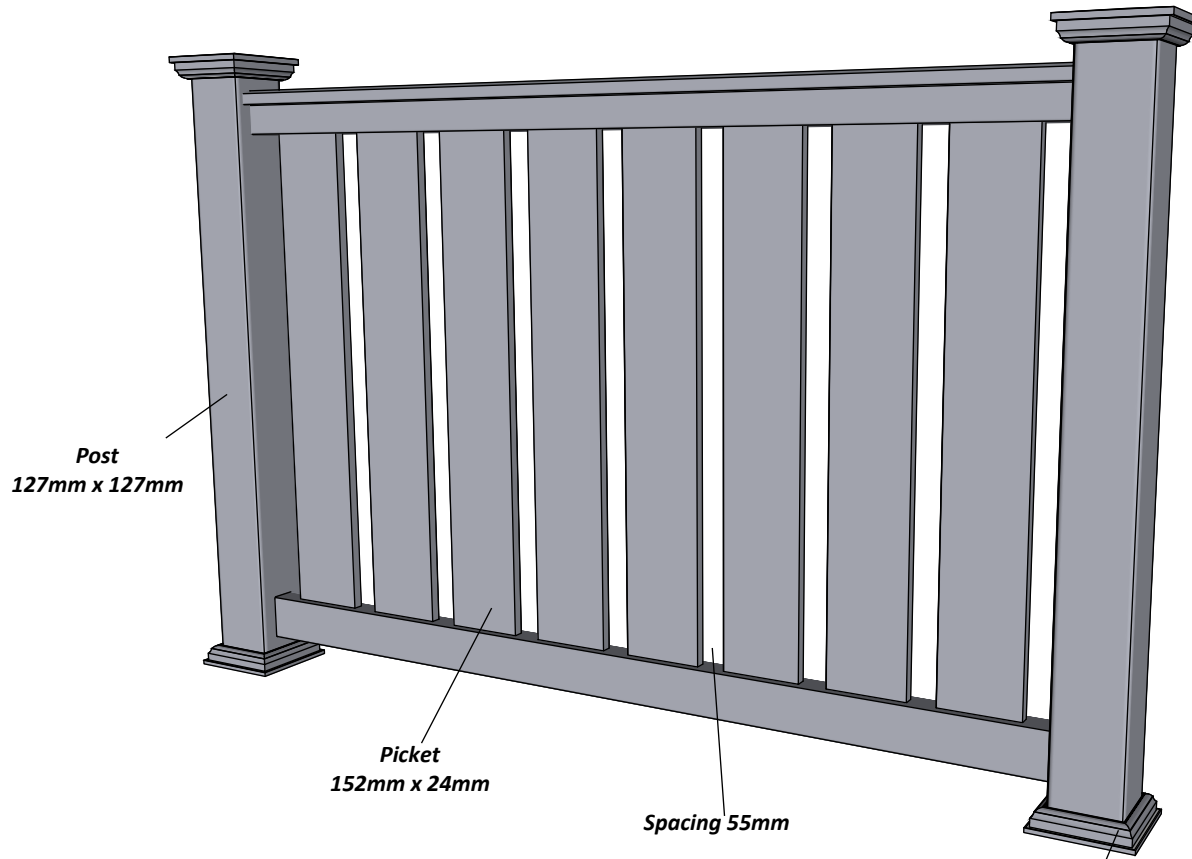

04

A

FD-2G Villa Grey 120 railing with New England top

Top rail profile

Rigid aluminum insert in post

Post
127mm x 127mm

Picket
152mm x 24mm

Spacing 55mm

Bottom of insert is
123mm x 123mm
8mm thickness of alu

Aluminum profile in
bottom rail to prevent
deflection

Bottom cover
174mm x 174mm.

Ø = 12mm

KYSTGJERDET

FD-2G Villa Grey 120

www.kystgjerdet.com

Revisions