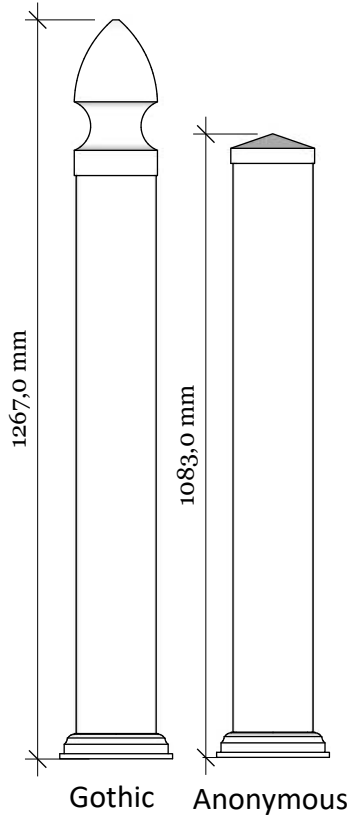

Alternative top caps

FD-2G Villa Grey 100 with New England top

Revisions		
1	14/11/17	Sheet Production - RL
2	06/10/20	Name definition, and layout update - MS
3	10/02/21	Layout update - RL
4	---/---/---	...
5	---/---/---	...