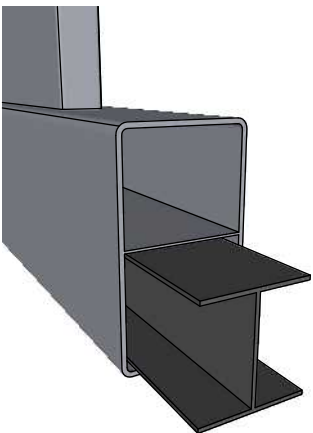

FD-2G Villa Grey 100 railing with New England top

Top rail profile

Rigid aluminum insert in post

Post
127mm x 127mm

Picket
152mm x 24mm

Spacing 55mm

Bottom of insert is
123mm x 123mm
8mm thickness of alu

Aluminum profile in
bottom rail to prevent
deflection

Bottom cover
174mm x 174mm.

Dia = 12mm

KYSTGJERDET

FD-2G Villa Grey 100

www.kystgjerdet.com

Revisions

Rev	Date	Description
1	14/11/17	Sheet Production - RL
2	06/10/20	Name definition, and layout update - MS
3	10/02/21	Layout update - RL
4	---/---/---	...
5	---/---/---	...