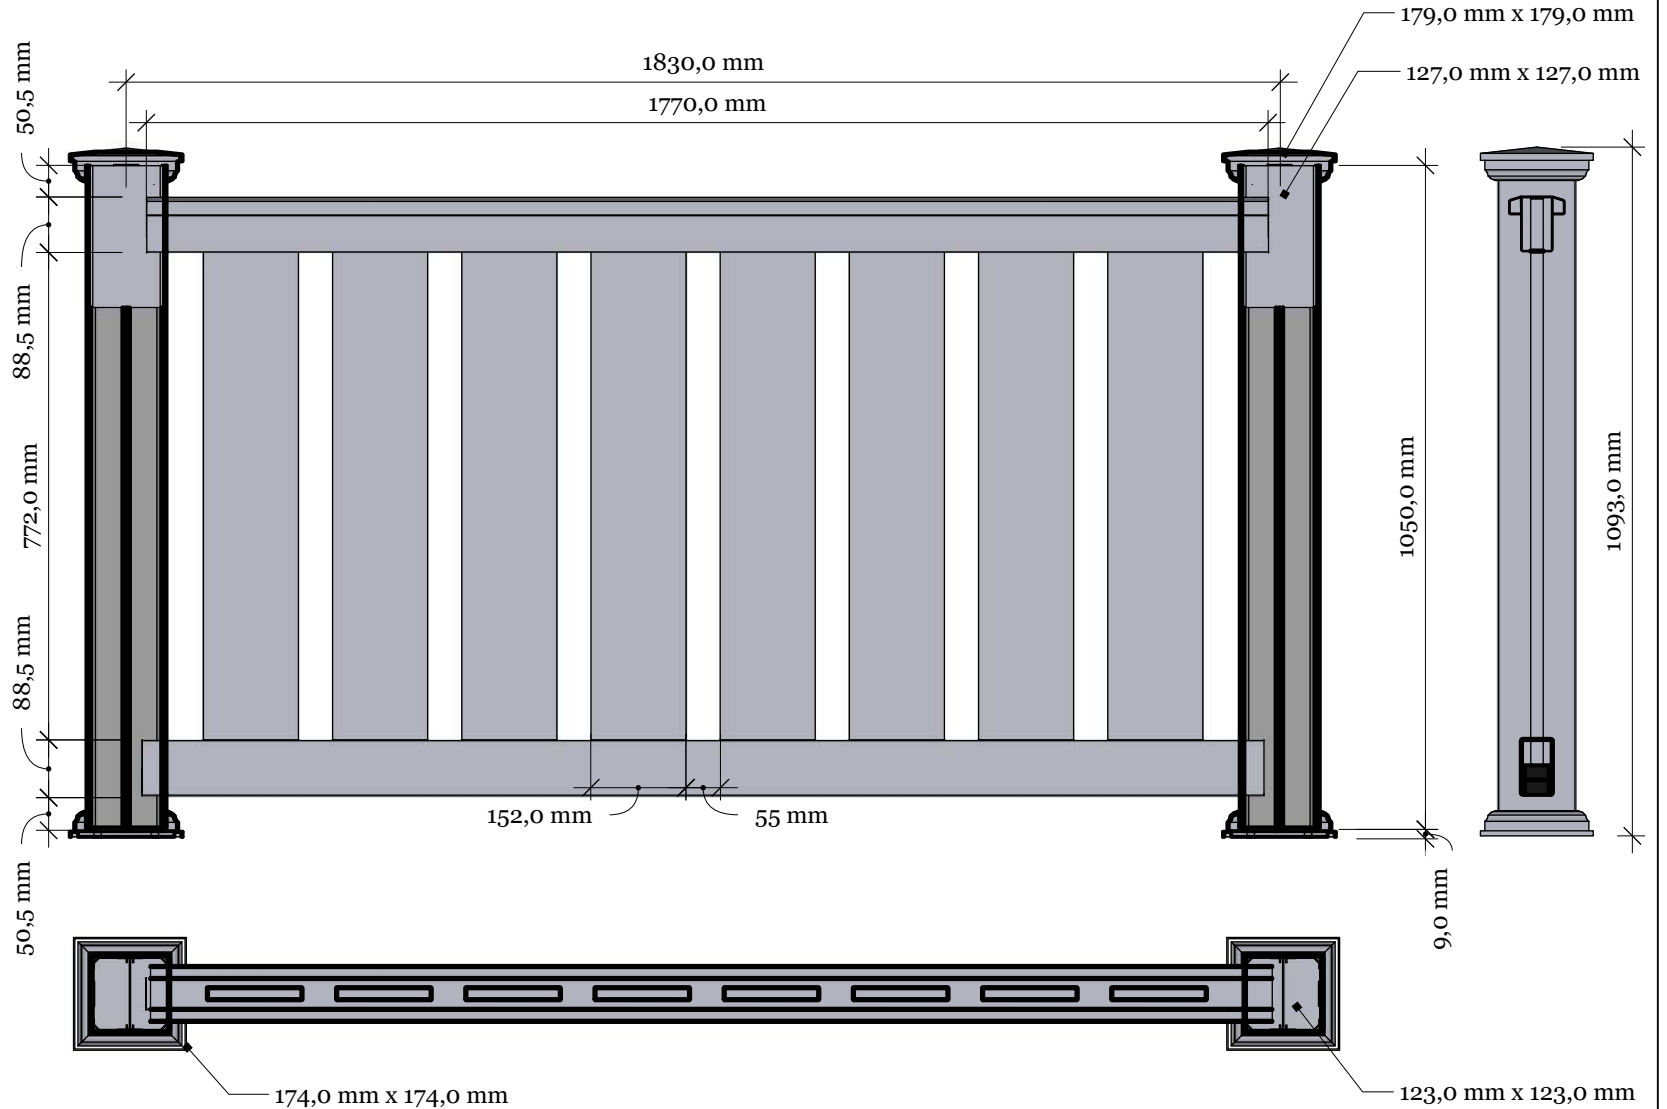

Alternative top caps

FD-2G Villa Grey 100 with New England top

Revisions		
1	14/11/17	Sheet Production - RL
2	06/10/20	Name definition, and layout update - MS
3	10/02/21	Layout update - RL
4	---/---/---	...
5	---/---/---	...