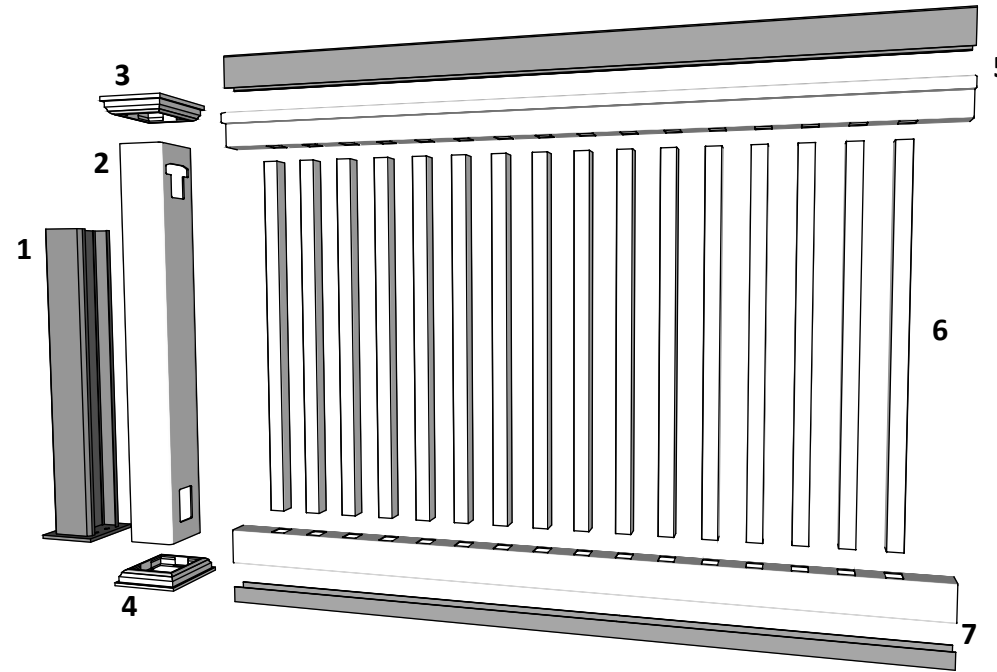

Alt. for component 1:

Art. No: 102300

Art. No: 102300

Art. No: 102303

Alt. for component 2:

Line Post: Art. No: 100800
For pack no: 1500

End Post: Art. No: 100801
For pack no: 1501

Corner Post: Art. No: 100802
For pack no: 1502

Special Post: Art. No: 100500
For pack no: 1503

Component overview for pack no: 1500-1503

1 full section contains:

1. Aluminum insert for post	- Art. No: See alternatives
2. PVC post	- Art. No: See alternatives
3. New England top (if not specified)	- Art. No: 102457
4. Bottom cover	- Art. No: 102449
5. Top rail	- Art. No: 100076
6. 16 Pickets	- Art. No: 101600
7. Bottom rail with alu. liner	- Art. No: 100101

Additional posts can be purchased separately:

Line Post - Pack no: 8600

End Post - Pack no: 8601

Corner Post - Pack no: 8602

Special Post - Pack no: 8801

Revisions

No.	Date	Description
1	14/11/17	Sheet Production - RL
2	06/10/20	Name definition, and layout update - MS
3	10/02/21	Layout update - RL
4	02/02/23	Layout update - LMS
5	--/--/--	...