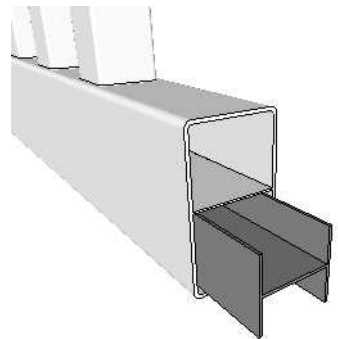

# FD-1 Royal PLUS 90 railing with New England top

Top rail profile

Post  
127mm x 127mm

Picket  
37,5mm x 37,5mm

Spacing 64mm

Bottom cover  
174mm x 174mm.

Rigid aluminum  
insert in post

Bottom of insert is  
126mm x 126mm  
8mm thickness of alu

Aluminum profile in  
bottom rail to prevent  
deflection

Dia = 12mm

**KYSTGJERDET**

**FD-1 Royal PLUS 90**

[www.kystgjerdet.com](http://www.kystgjerdet.com)

Revisions

|   | MM/DD/YY    | Notes                                   |
|---|-------------|---|
| 1 | 14/11/17    | Sheet Production - RL                   |
| 2 | 06/10/20    | Name definition, and layout update - MS |
| 3 | 10/02/21    | Layout update - RL                      |
| 4 | ---/---/--- | ...                                     |
| 5 | ---/---/--- | ...                                     |