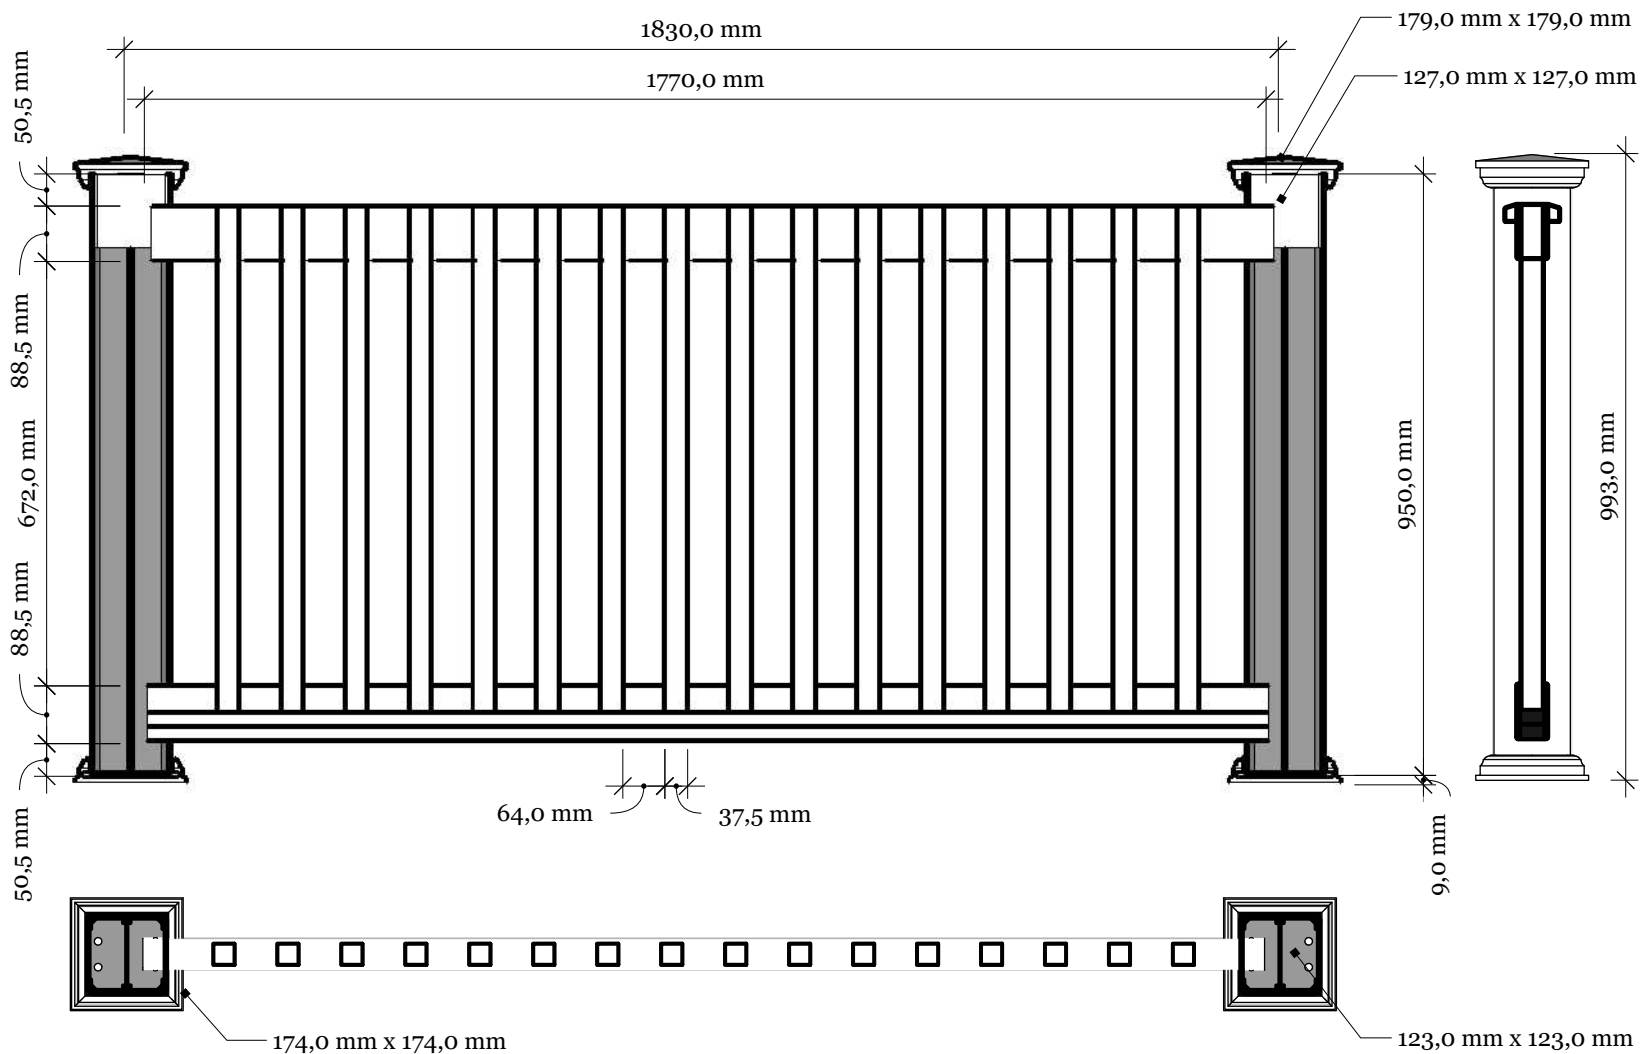

FD-1 Royal 90 with New England top

Revisions		
	MM/DD/YY	Notes
1	14/11/17	Sheet Production - RL
2	06/10/20	Name definition, and layout update - MS
3	10/02/21	Layout update - RL
4	---/---/---	...
5	---/---/---	...