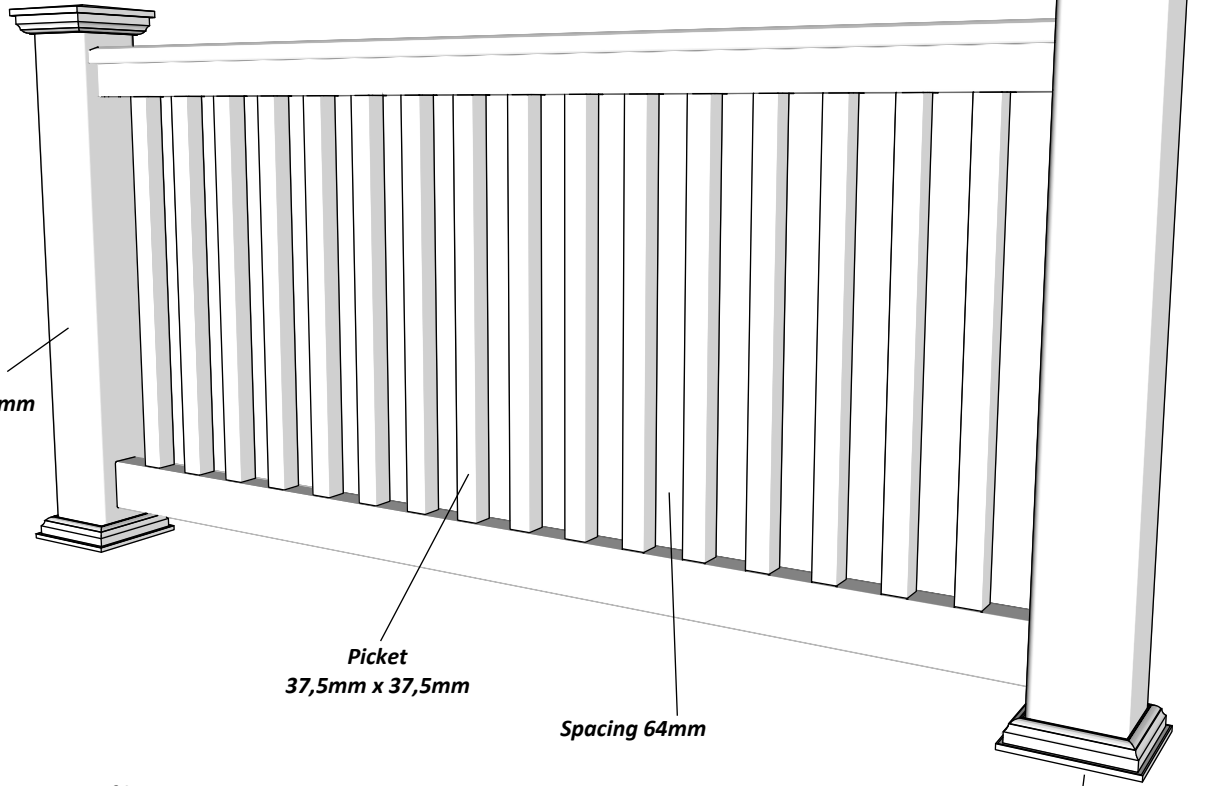

# FD-1 Royal PLUS 90 railing with New England top

Top rail profile

Post  
127mm x 127mm

Picket  
37,5mm x 37,5mm

Spacing 64mm

Bottom cover  
174mm x 174mm.

Rigid aluminum  
insert in post

Bottom of insert is  
126mm x 126mm  
8mm thickness of alu

Aluminum profile in  
bottom rail to prevent  
deflection

Dia = 12mm

**KYSTGJERDET**

**FD-1 Royal PLUS 90**

[www.kystgjerdet.com](http://www.kystgjerdet.com)

Revisions

|   | MM/DD/YY    | Notes                                   |
|---|-------------|---|
| 1 | 14/11/17    | Sheet Production - RL                   |
| 2 | 06/10/20    | Name definition, and layout update - MS |
| 3 | 10/02/21    | Layout update - RL                      |
| 4 | ---/---/--- | ...                                     |
| 5 | ---/---/--- | ...                                     |