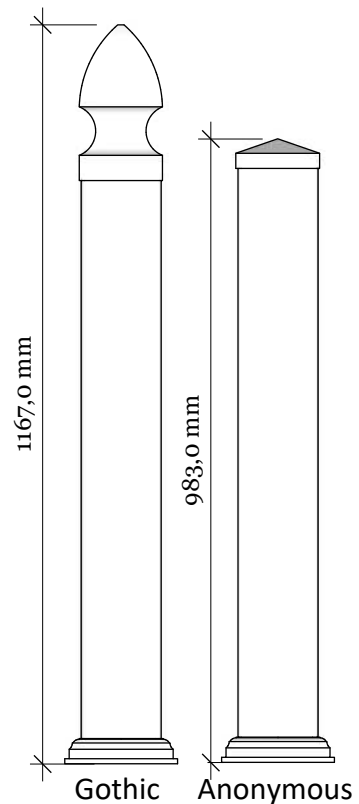

Alternative top caps