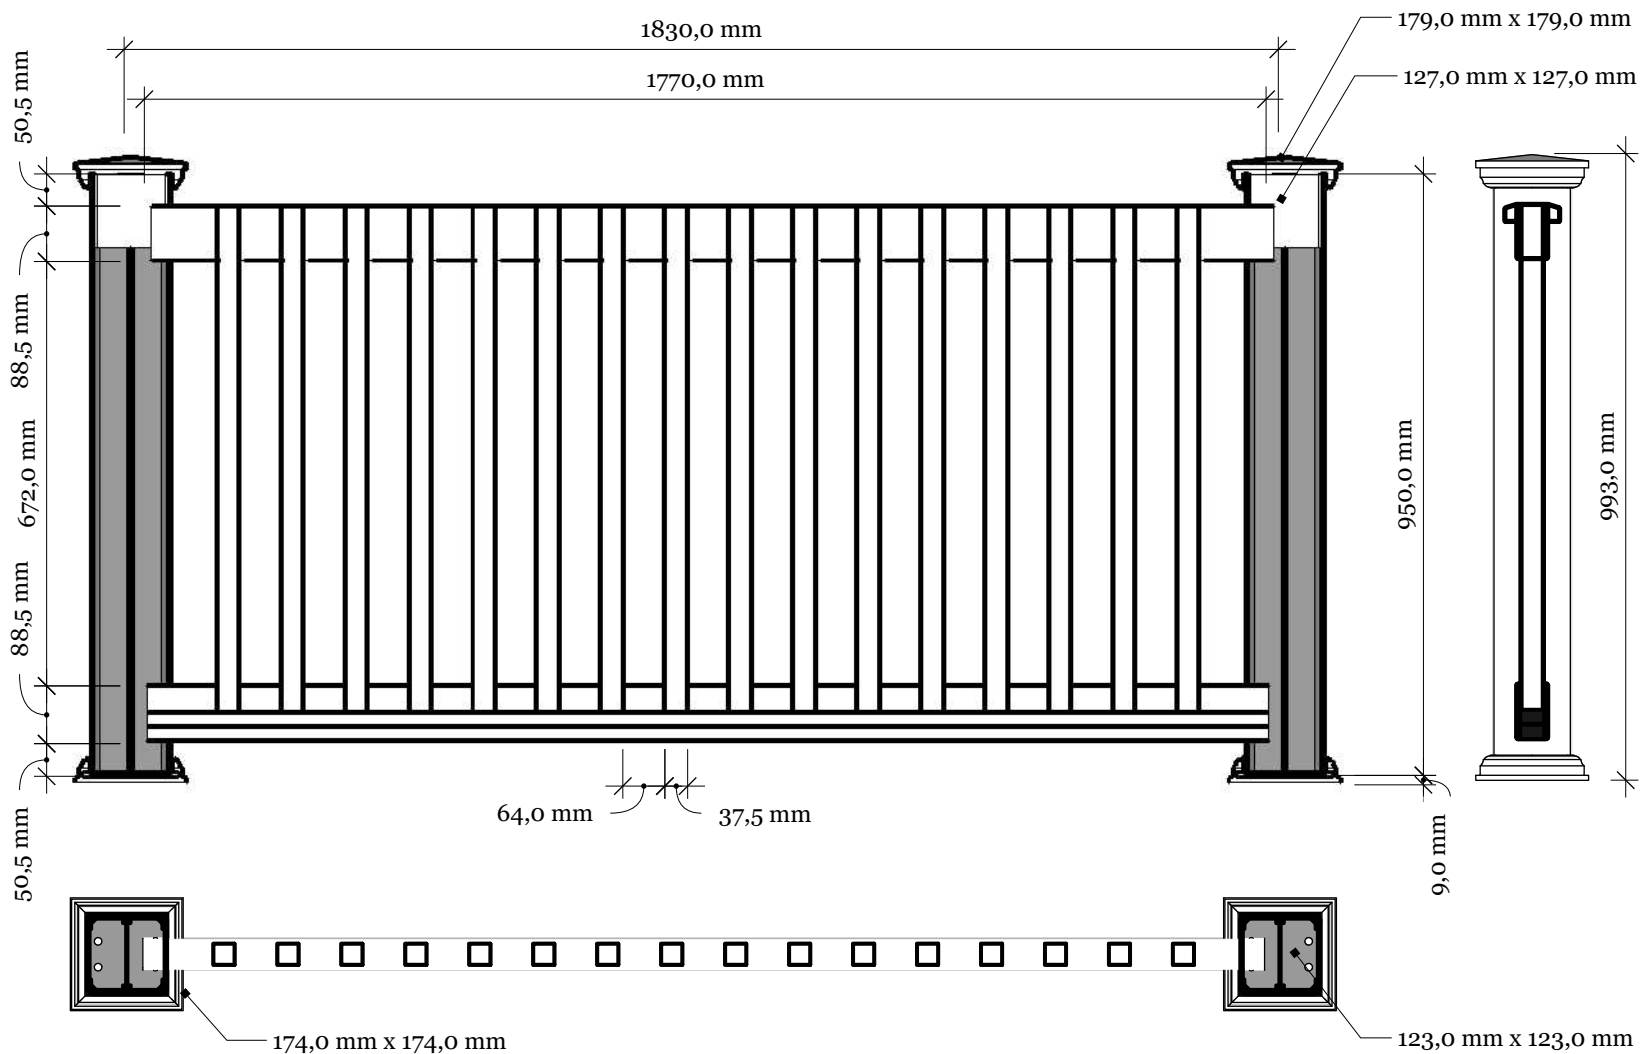

FD-1 Royal 90 with New England top

KYSTGJERDET

FD-1 Royal 90

www.kystgjerdet.com

Revisions

	MM/DD/YY	Notes
1	14/11/17	Sheet Production - RL
2	06/10/20	Name definition, and layout update - MS
3	10/02/21	Layout update - RL
4	--/--/--	...
5	--/--/--	...

A 03

A