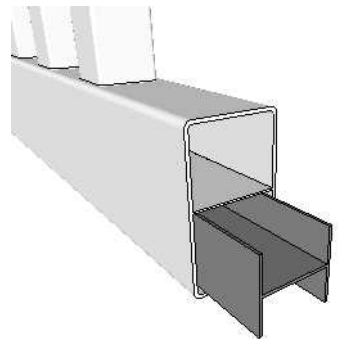

A 03

A

FD-1 Royal 90 railing with New England top

Top rail profile

Rigid aluminum insert in post

Post
127mm x 127mm

Aluminum profile in
bottom rail to prevent
deflection

Picket
37,5mm x 37,5mm

Spacing 64mm

Bottom cover
174mm x 174mm.

Bottom of insert is
123mm x 123mm
8mm thickness of alu

Dia = 12mm

KYSTGJERDET

FD-1 Royal 90

www.kystgjerdet.com

Revisions