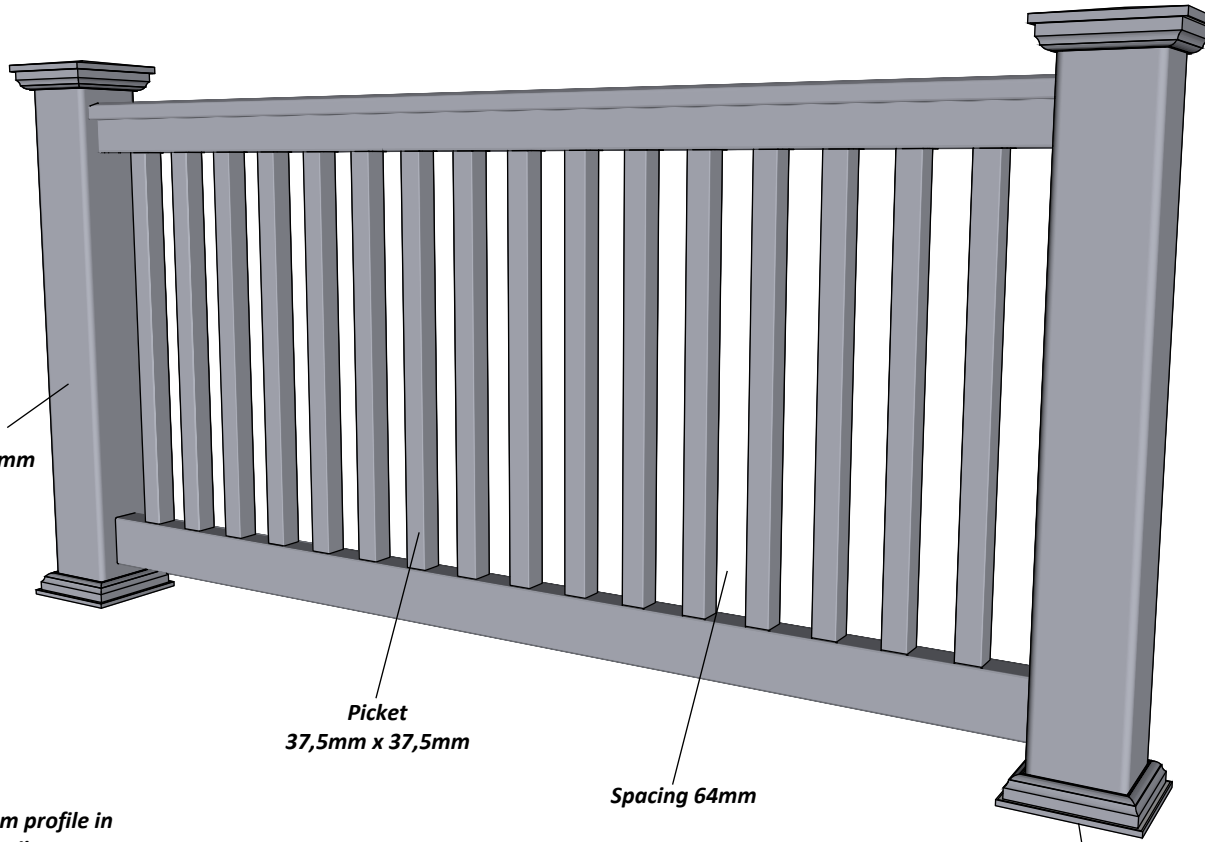

FD-1G Royal Grey PLUS 90 railing with New England top

Top rail profile

Rigid aluminum insert in post

Post
127mm x 127mm

Picket
37,5mm x 37,5mm

Spacing 64mm

Bottom of insert is
123mm x 123mm
8mm thickness of alu

Aluminum profile in
bottom rail to prevent
deflection

Bottom cover
174mm x 174mm.

Ø = 12mm

KYSTGJERDET

FD-1G Royal Grey PLUS 90

www.kystgjerdet.com

Revisions

| | MM/DD/YY | Notes |
|---|-------------|-----------------------------------------|
| 1 | 14/11/17 | Sheet Production - RL |
| 2 | 06/10/20 | Name definition, and layout update - MS |
| 3 | 10/02/21 | Layout update - RL |
| 4 | ---/---/--- | ... |
| 5 | ---/---/--- | ... |