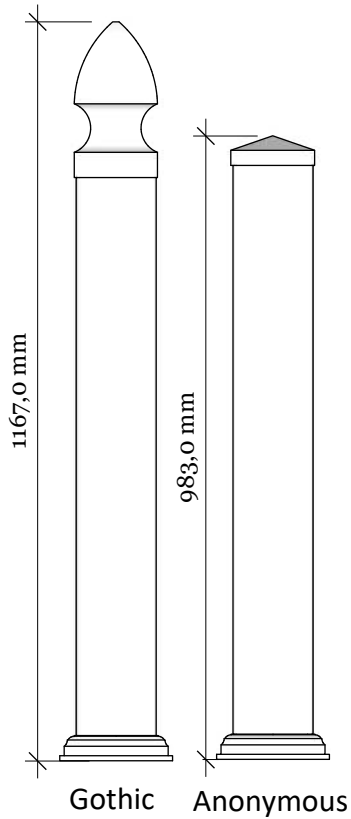

Alternative top caps

FD-1G Royal 90 Grey with New England top

| Revisions | | |
|-----------|-------------|-----------------------------------------|
| | MM/DD/YY | Notes |
| 1 | 14/11/17 | Sheet Production - RL |
| 2 | 06/10/20 | Name definition, and layout update - MS |
| 3 | 10/02/21 | Layout update - RL |
| 4 | ---/---/--- | ... |
| 5 | ---/---/--- | ... |

FD-1G Royal Grey PLUS 90 railing with New England top

Top rail profile

Rigid aluminum insert in post

Post
127mm x 127mm

Picket
37,5mm x 37,5mm

Spacing 64mm

Bottom of insert is
123mm x 123mm
8mm thickness of alu

Aluminum profile in
bottom rail to prevent
deflection

Bottom cover
174mm x 174mm.

Ø = 12mm

KYSTGJERDET

FD-1G Royal Grey PLUS 90

www.kystgjerdet.com

Revisions

| | MM/DD/YY | Notes |
|---|-------------|-----------------------------------------|
| 1 | 14/11/17 | Sheet Production - RL |
| 2 | 06/10/20 | Name definition, and layout update - MS |
| 3 | 10/02/21 | Layout update - RL |
| 4 | ---/---/--- | ... |
| 5 | ---/---/--- | ... |