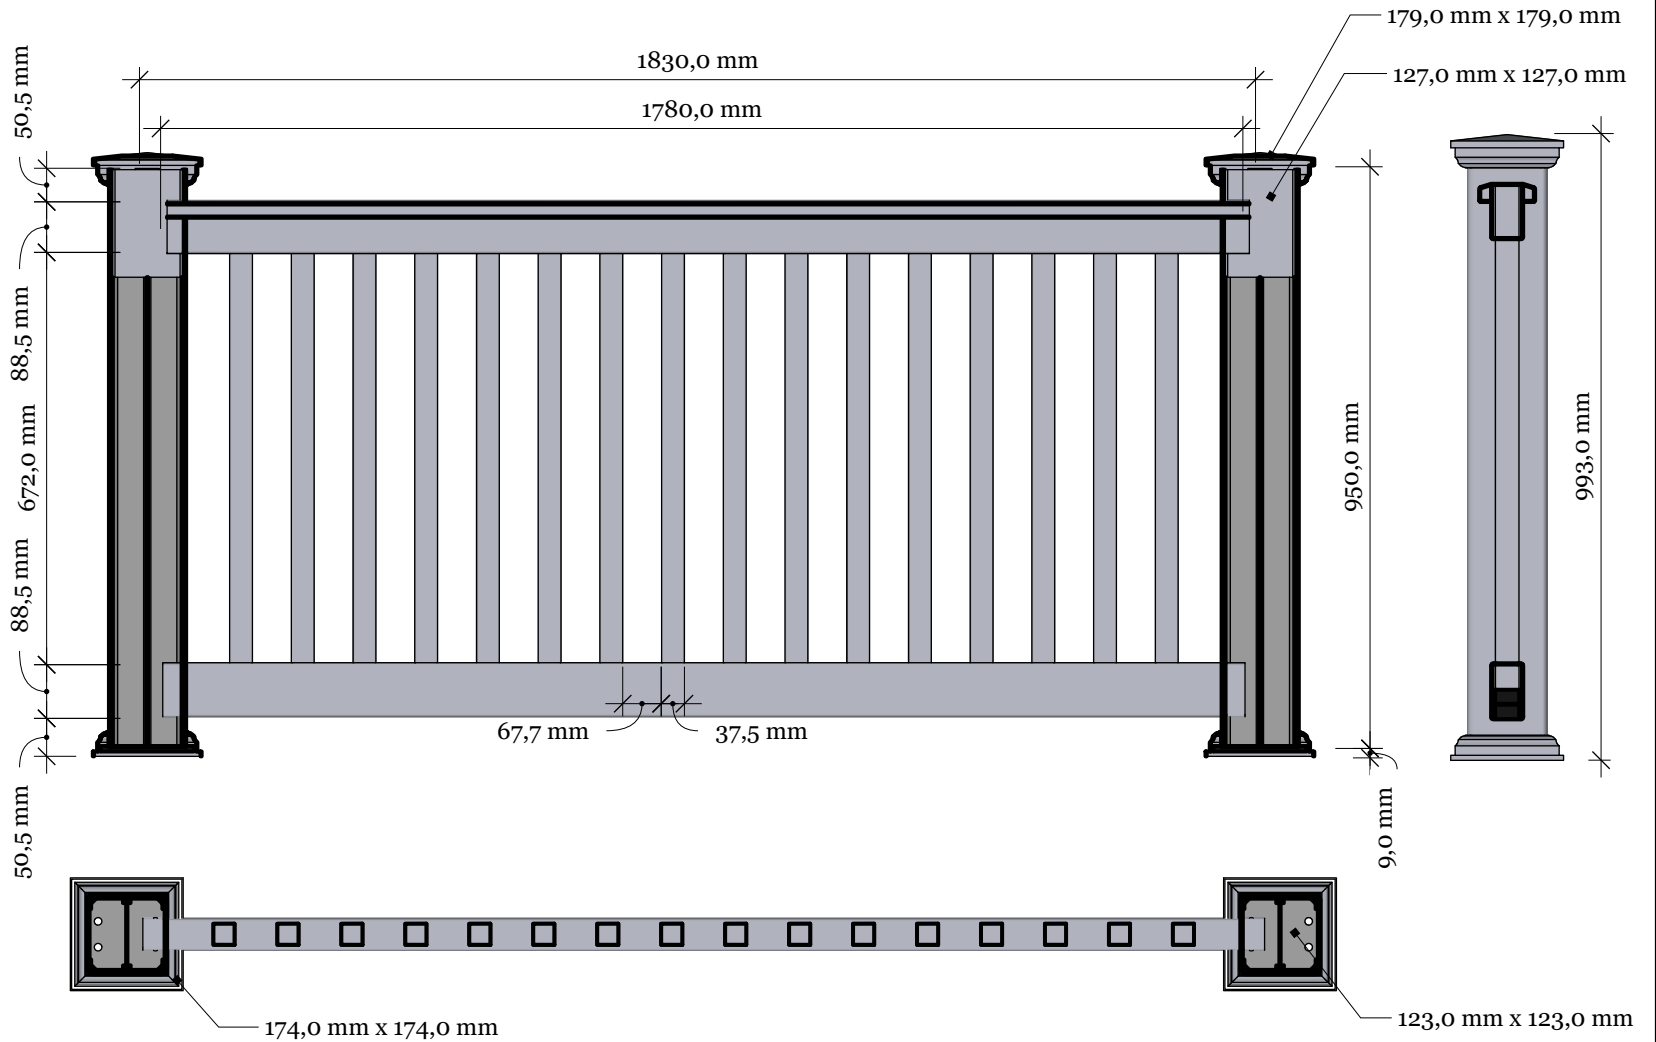

Alternative top caps

FD-1G Royal 90 Grey with New England top

Revisions		
	MM/DD/YY	Notes
1	14/11/17	Sheet Production - RL
2	06/10/20	Name definition, and layout update - MS
3	10/02/21	Layout update - RL
4	---/---/---	...
5	---/---/---	...