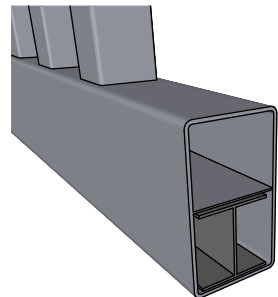

FD-1G Royal Grey PLUS 90 railing with New England top

Top rail profile

Rigid aluminum insert in post

Post
127mm x 127mm

Picket
37,5mm x 37,5mm

Spacing 64mm

Bottom of insert is
123mm x 123mm
8mm thickness of alu

Aluminum profile in
bottom rail to prevent
deflection

Bottom cover
174mm x 174mm.

Ø = 12mm

KYSTGJERDET

FD-1G Royal Grey PLUS 90

www.kystgjerdet.com

Revisions

| | MM/DD/YY | Notes |
|---|-------------|-----------------------------------------|
| 1 | 14/11/17 | Sheet Production - RL |
| 2 | 06/10/20 | Name definition, and layout update - MS |
| 3 | 10/02/21 | Layout update - RL |
| 4 | ---/---/--- | ... |
| 5 | ---/---/--- | ... |