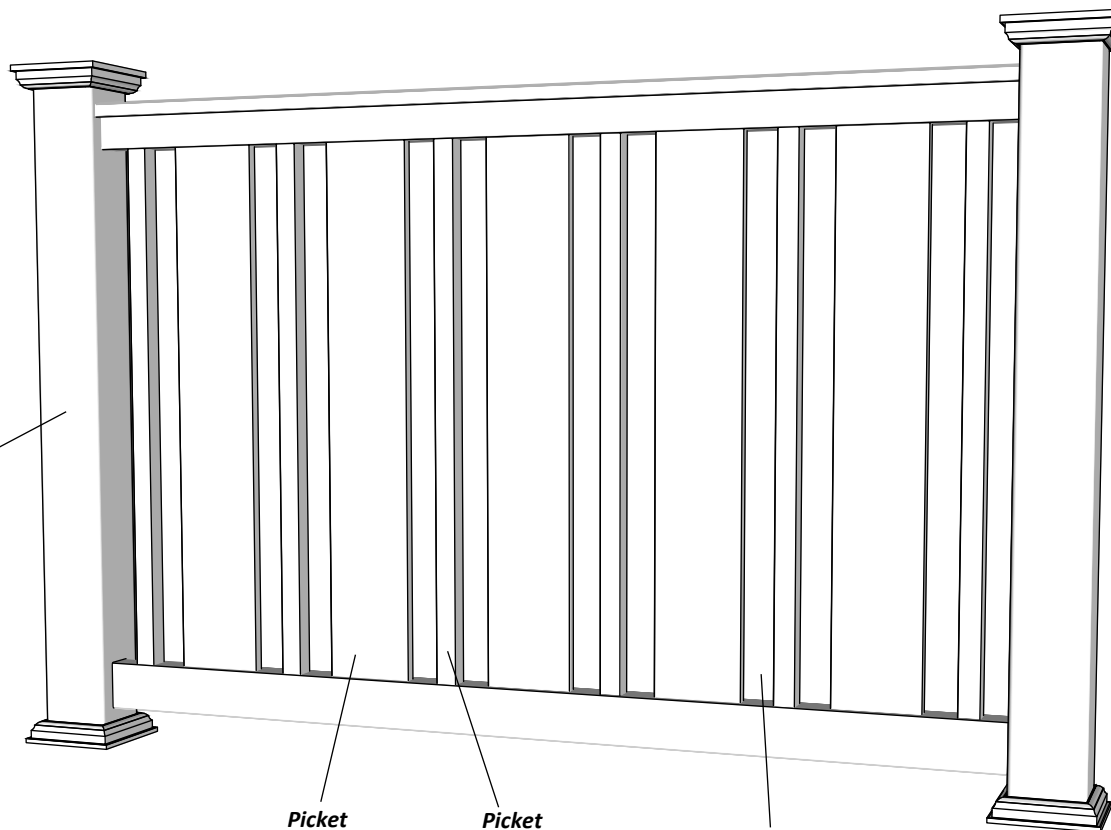

# FD-12 Kystgjerdet PLUS 120 railing with New England top

Top rail profile

Rigid aluminum insert in post

Post  
127mm x 127mm

Picket 152mm x 24mm    Picket 37,5mm x 37,5mm    Spacing 60mm

Aluminum profile in bottom rail to prevent deflection