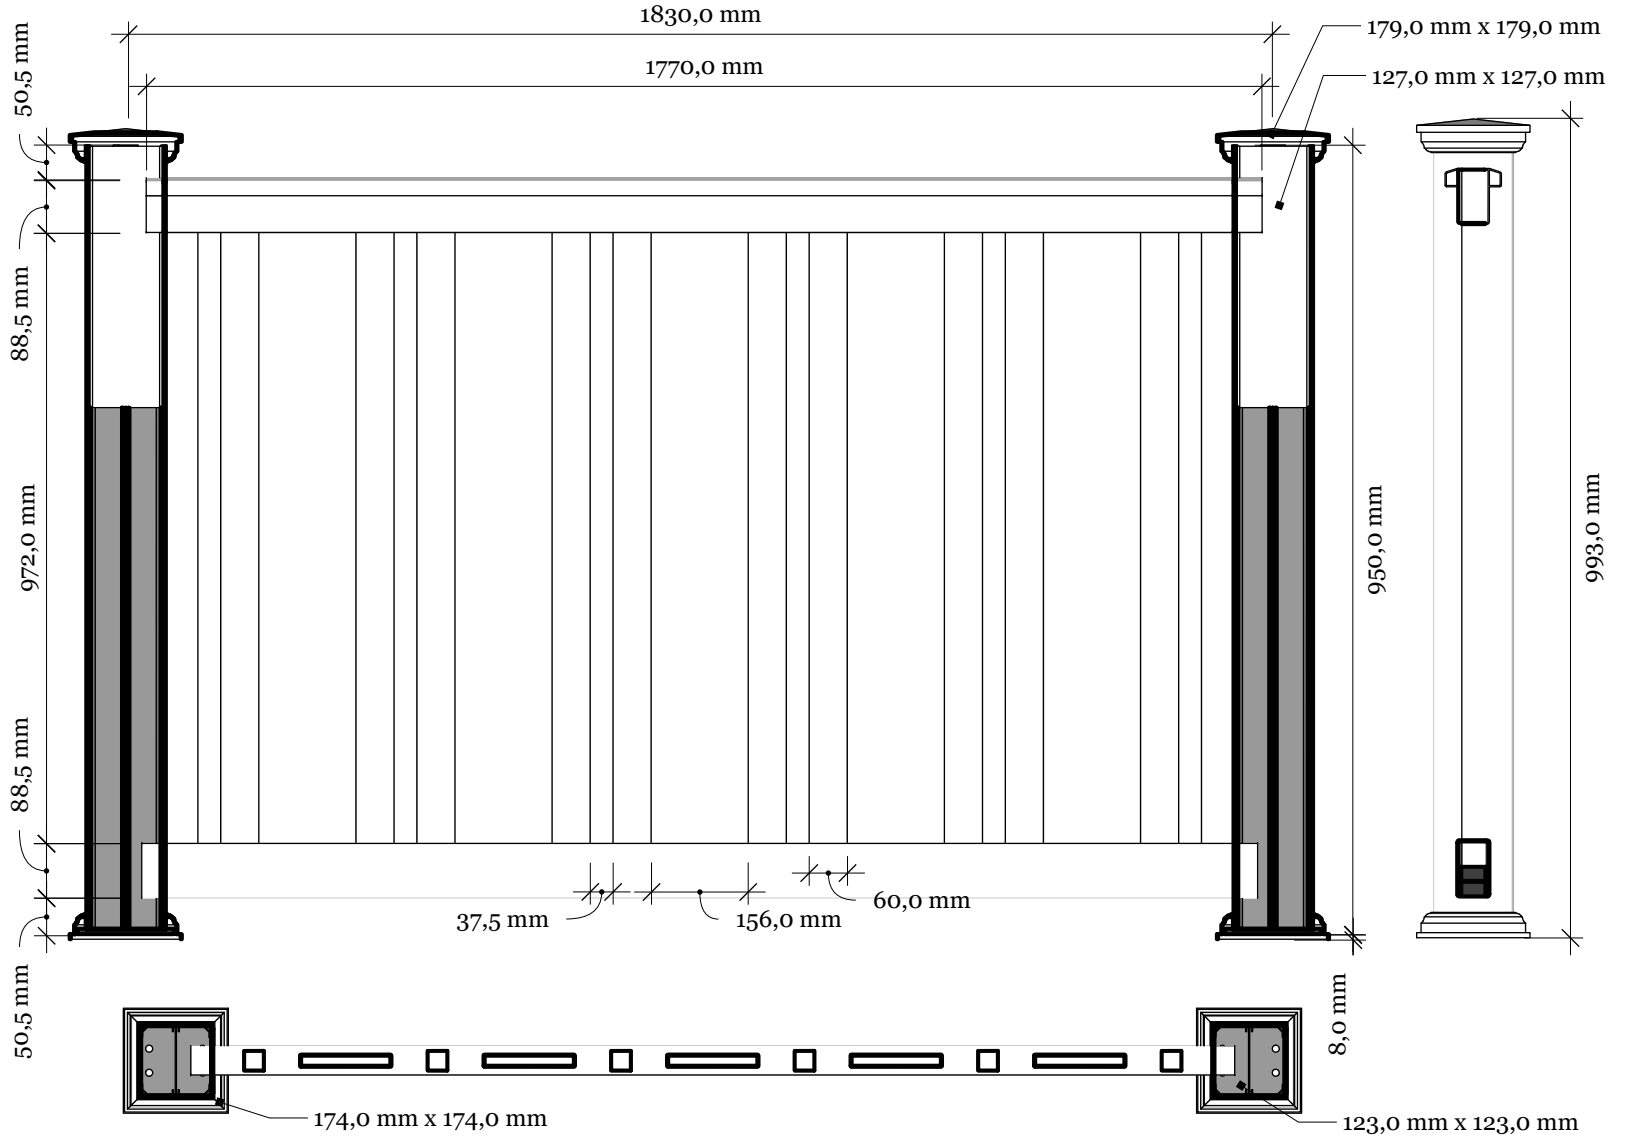

FD-12 Kystgjerdet 120 with New England topp

KYSTGJERDET
Kvalitet fremfor kvantitet!

FD-12 Kystgjerdet 120

www.kystgjerdet.com

REVISJONER

	MM/DD/ÅÅ	BEMERKNINGER
1	20 /11/17	Produksjon av datablad
2	30/09/20	Oppdatering av produktnavn + ekstra målsetting
3	10/02/21	Layout update - LMS
4	--/--/--	...
5	--/--/--	...

03

A