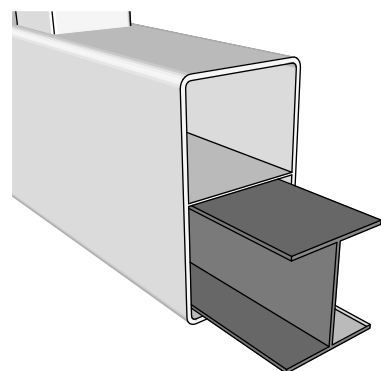

# FD-12 Kystgjerdet PLUS 120 railing with New England top

Top rail profile

Rigid aluminum insert in post

Post  
127mm x 127mm

Picket 152mm x 24mm    Picket 37,5mm x 37,5mm    Spacing 60mm

Aluminum profile in bottom rail to prevent deflection

Bottom of insert is 123mm x 123mm 8mm thickness of alu

Bottom cover 174mm x 174mm.

Dia = 12mm

**KYSTGJERDET**

**FD-12 Kystgjerdet PLUS 120**

[www.kystgjerdet.com](http://www.kystgjerdet.com)

Revisions

1	14/11/17	Sheet Production - RL
2	06/10/20	Name definition, and layout update - MS
3	10/02/21	Layout update - RL
4	___/___/___	...
5	___/___/___	...