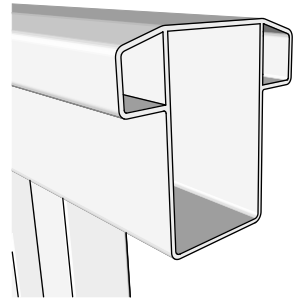

Alternative top caps

FD-12 Kystgjerdet 100 with New England top

FD-12 Kystgjerdet 100

[www.kystgjerdet.com](http://www.kystgjerdet.com)

Revisions		
1	14/11/17	Sheet Production - RL
2	06/10/20	Name definition, and layout update - MS
3	10/02/21	Layout update - RL
4	---/---/---	...
5	---/---/---	...

# FD-12 Kystgjerdet 100 railing with New England topp

Top rail profile

Rigid aluminum insert in post

Post  
127mm x 127mm

Picket  
152mm x 24mm    37,5mm x 37,5mm

Spacing 60mm

Aluminum profile in  
bottom rail to prevent  
deflection

Bottom of insert is  
123mm x 123mm  
8mm thickness of alu

Bottom cover  
174mm x 174mm.

Dia = 12mm

**KYSTGJERDET**

**FD-12 Kystgjerdet 100**

[www.kystgjerdet.com](http://www.kystgjerdet.com)

Revisions

No.	Date	Description
1	14/11/17	Sheet Production - RL
2	06/10/20	Name definition, and layout update - MS
3	10/02/21	Layout update - RL
4	---/---/---	...
5	---/---/---	...