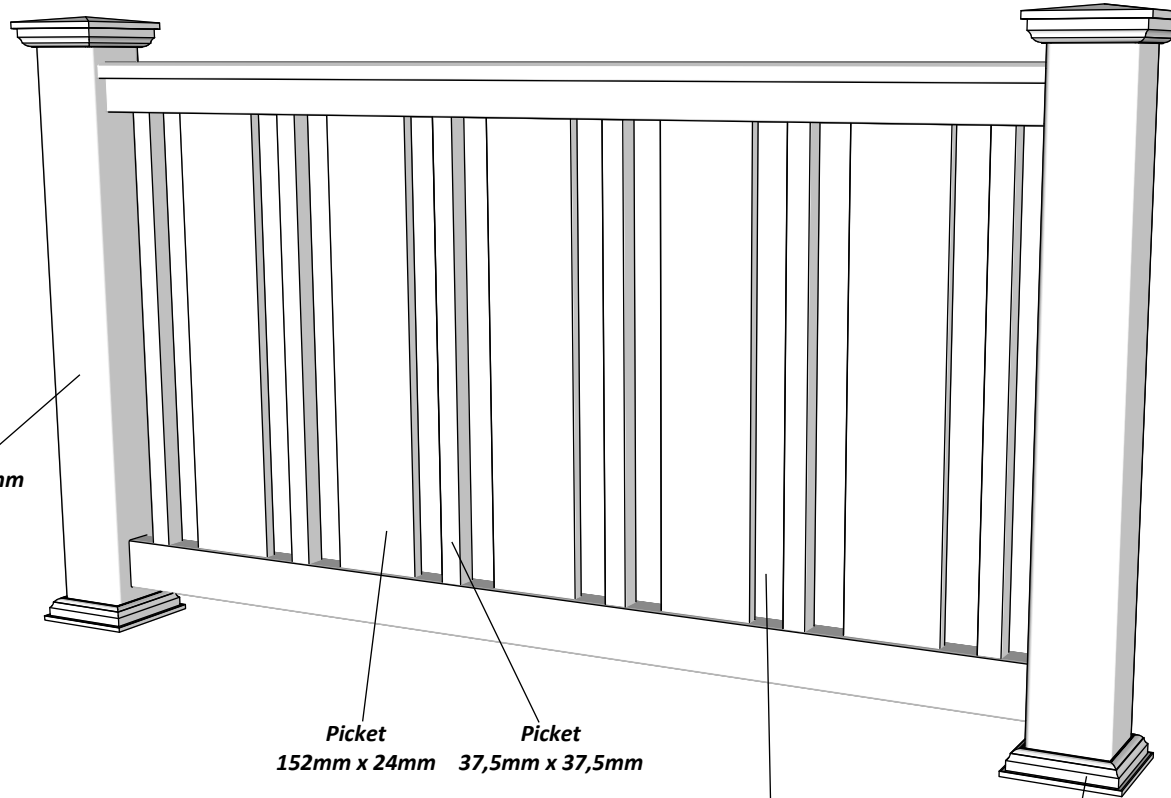

Post
127mm x 127mm

Picket
152mm x 24mm   37,5mm x 37,5mm

Spacing 60mm

Aluminum profile in
bottom rail to prevent
deflection