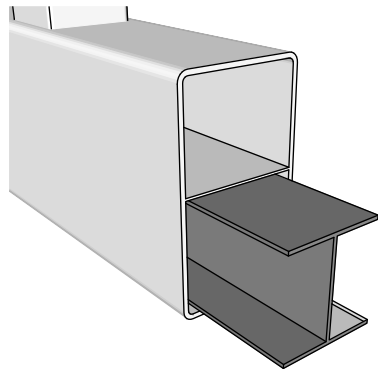

# FD-12 Kystgjerdet 100 railing with New England topp

Top rail profile

Rigid aluminum insert in post

Post  
127mm x 127mm

Picket  
152mm x 24mm    37,5mm x 37,5mm

Spacing 60mm

Aluminum profile in  
bottom rail to prevent  
deflection

Bottom of insert is  
123mm x 123mm  
8mm thickness of alu

Bottom cover  
174mm x 174mm.

Dia = 12mm

**KYSTGJERDET**

**FD-12 Kystgjerdet 100**

[www.kystgjerdet.com](http://www.kystgjerdet.com)

Revisions

No.	Date	Description
1	14/11/17	Sheet Production - RL
2	06/10/20	Name definition, and layout update - MS
3	10/02/21	Layout update - RL
4	---/---/---	...
5	---/---/---	...