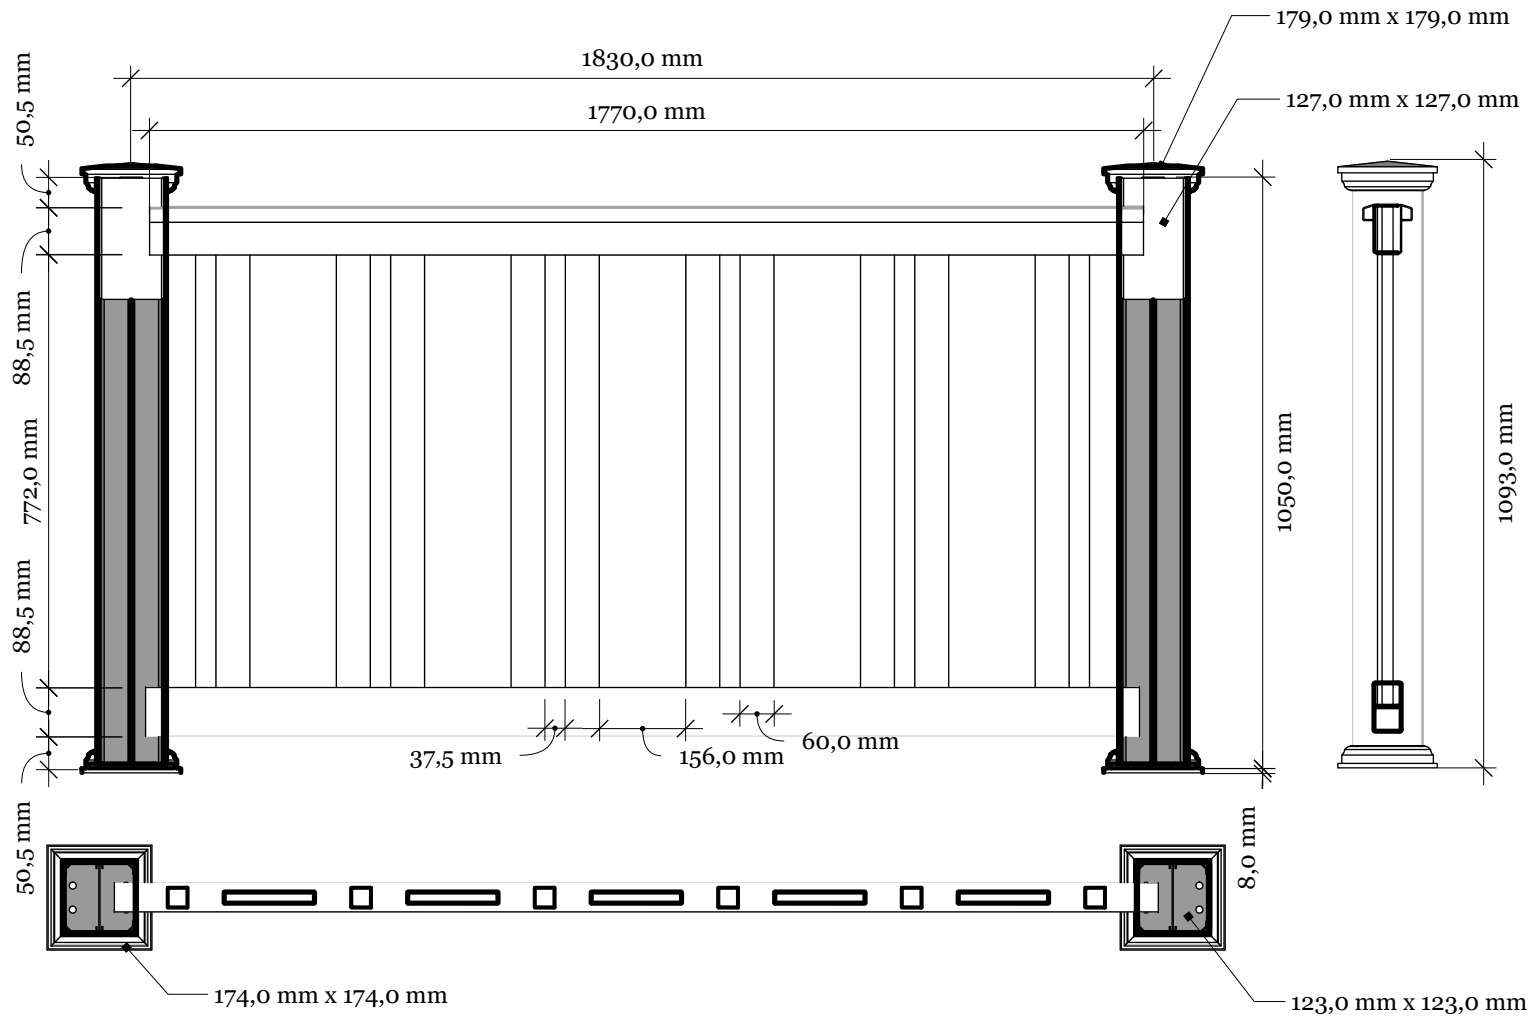

Alternative top caps

FD-12 Kystgjerdet 100 with New England top

FD-12 Kystgjerdet 100

www.kystgjerdet.com

Revisions		
1	14/11/17	Sheet Production - RL
2	06/10/20	Name definition, and layout update - MS
3	10/02/21	Layout update - RL
4	---/---/---	...
5	---/---/---	...

A 03