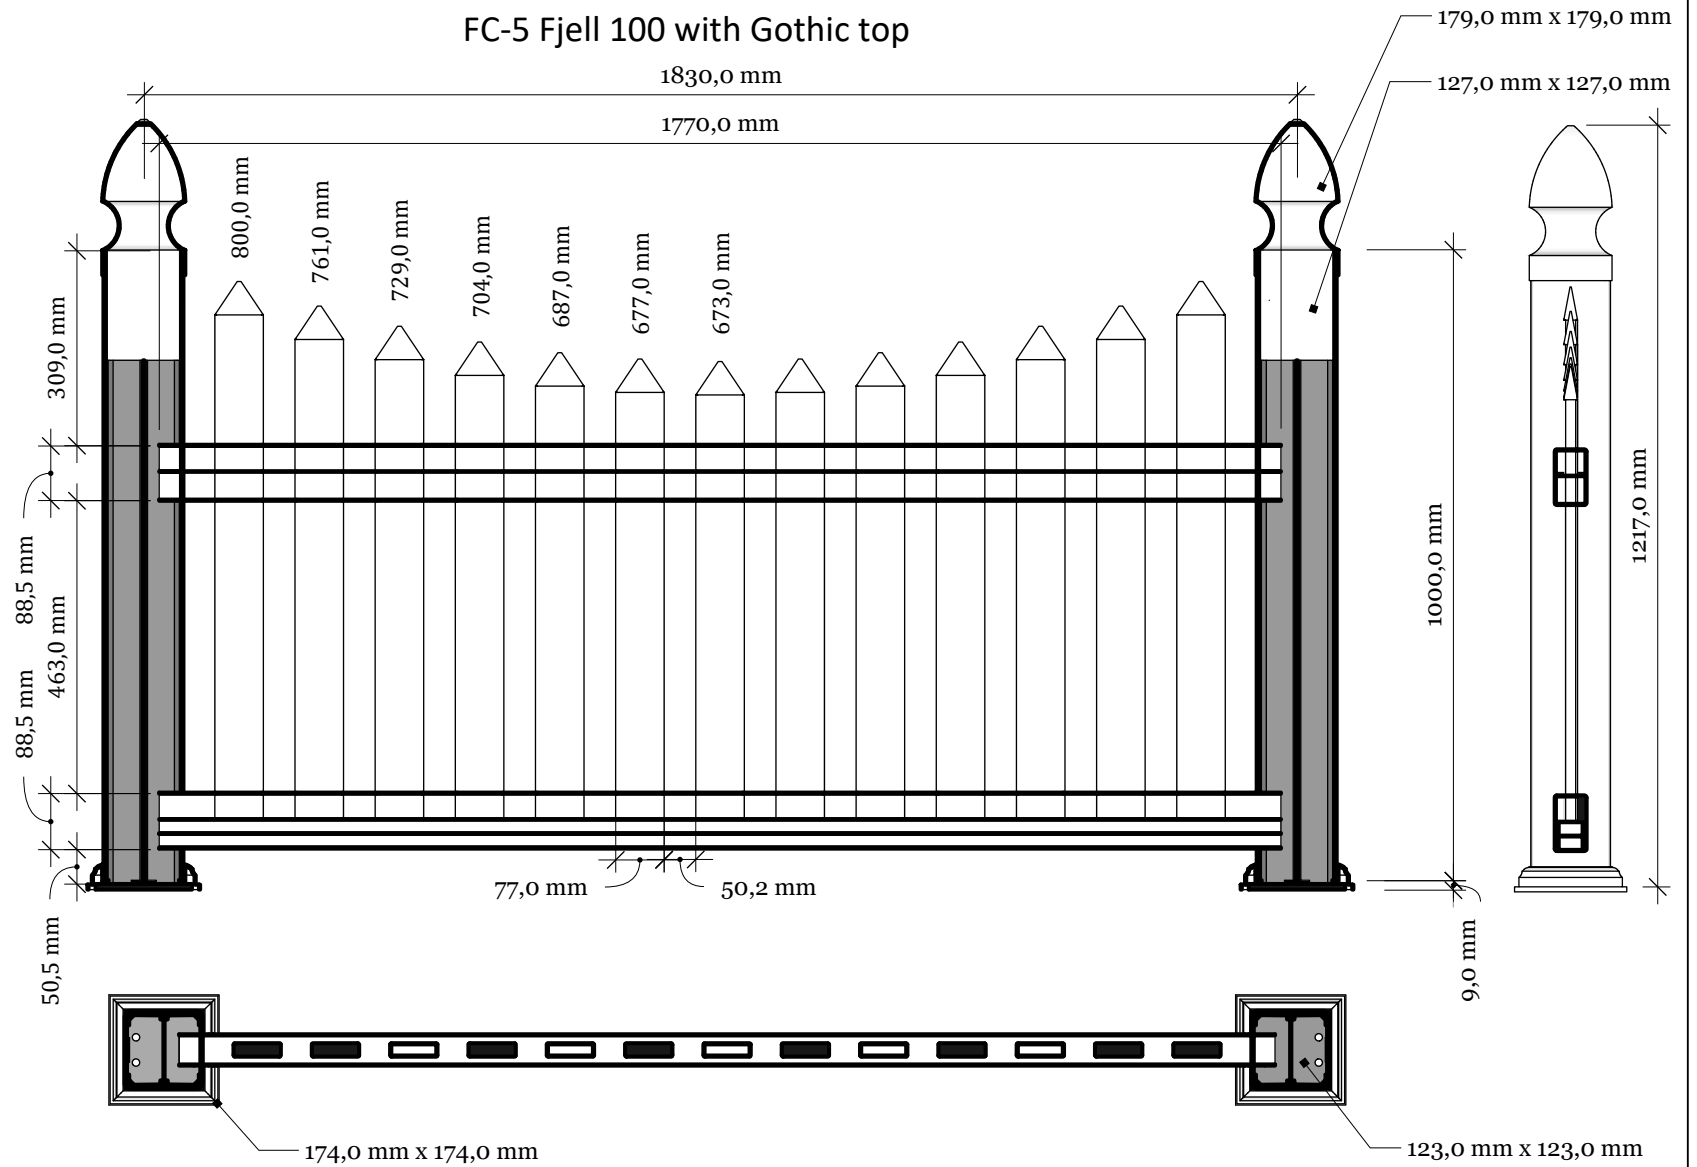

FC-5 Fjell 100 with Gothic top

Revisions		
1	14/11/17	Sheet Production - RL
2	06/10/20	Name definition, and layout update - MS
3	10/02/21	Layout update - RL
4	---/---/---	...
5	---/---/---	...