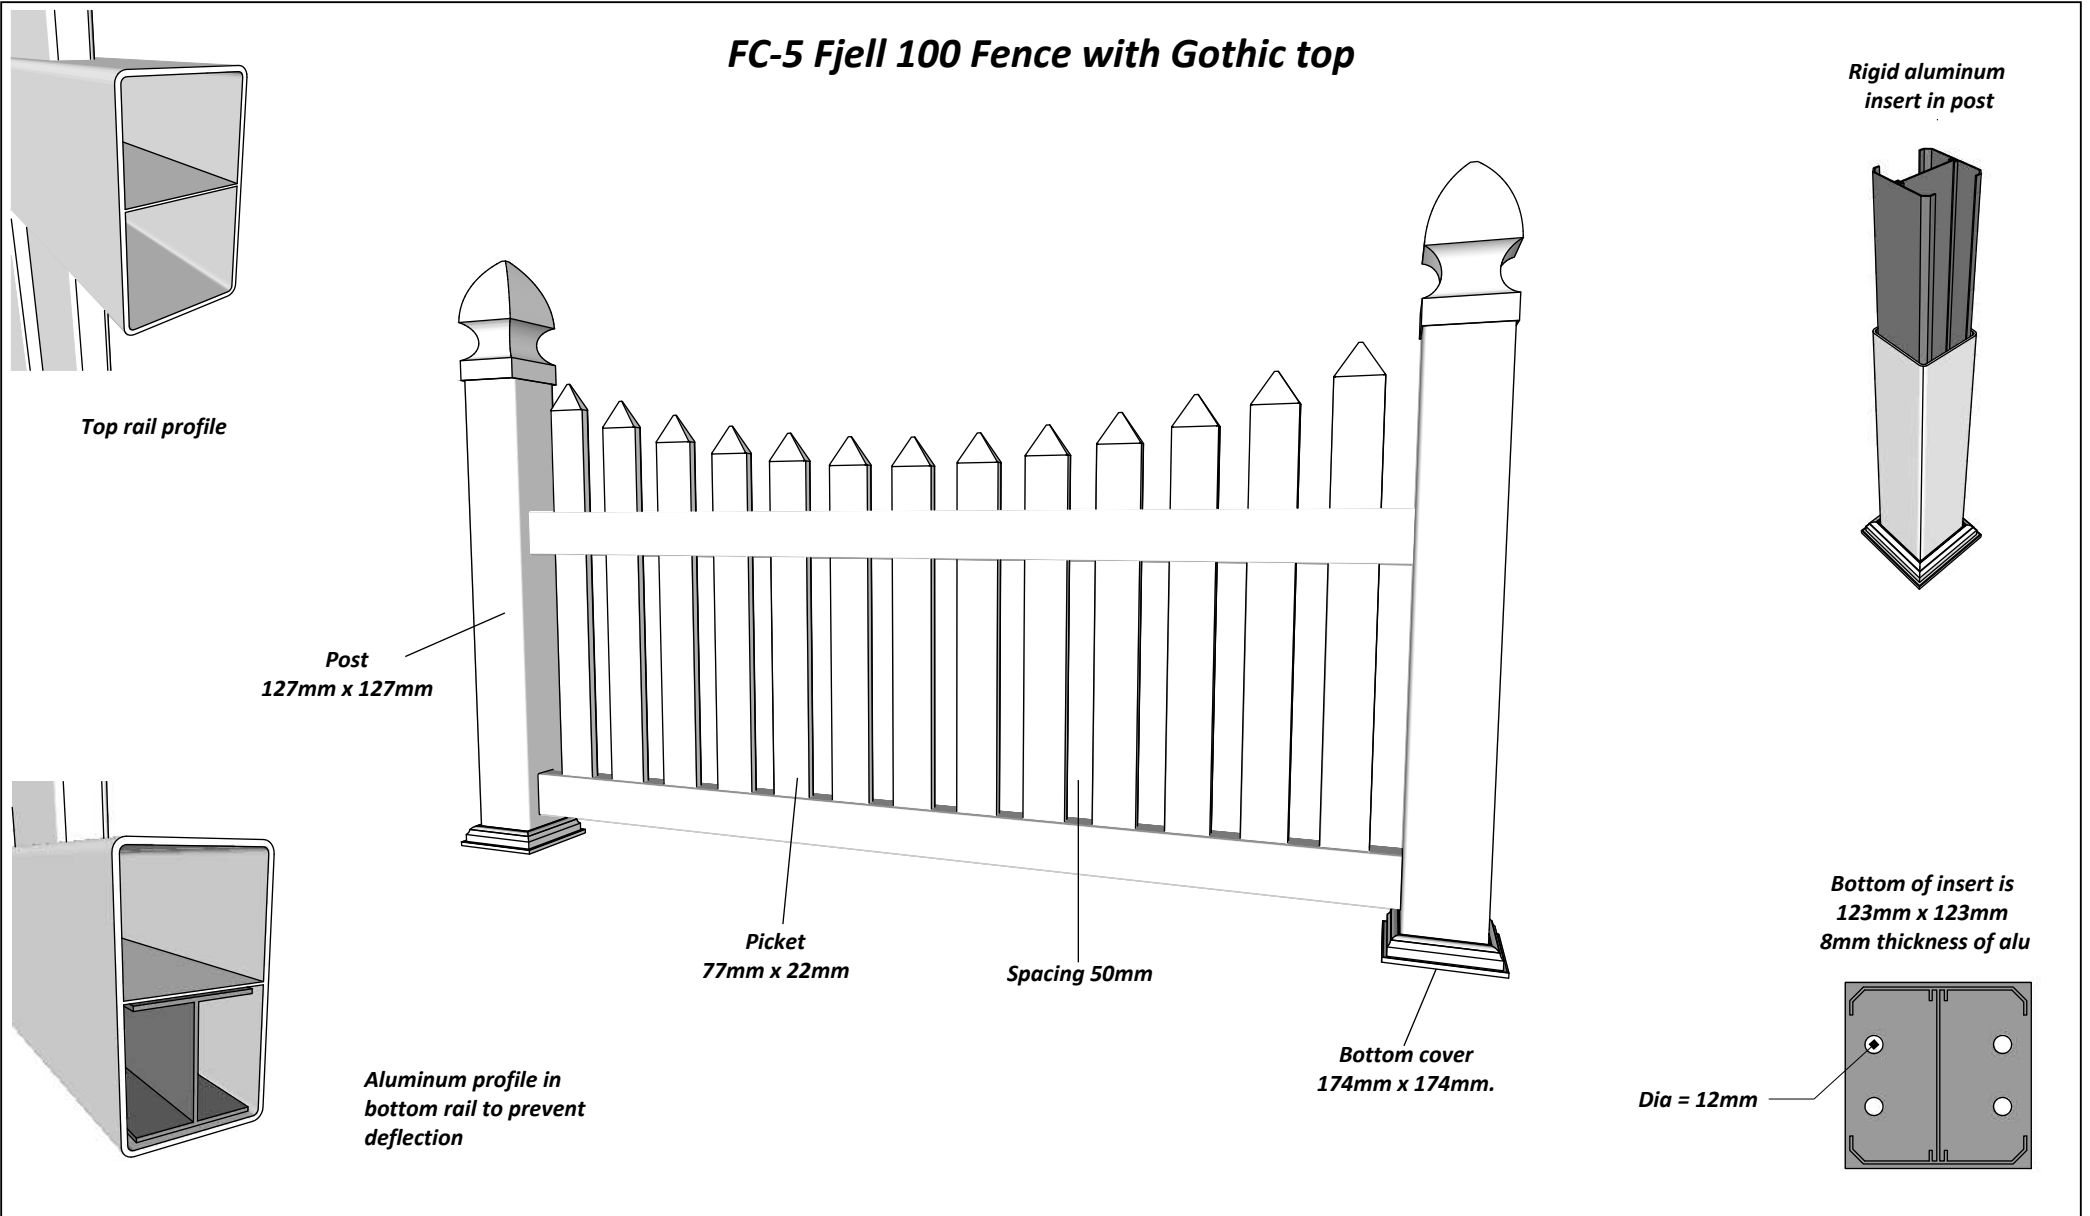

FC-5 Fjell 100 Fence with Gothic top

KYSTGJERDET

FC-5 Fjell 100

www.kystgjerdet.com

Revisions

Rev	Date	Description
1	14/11/17	Sheet Production - RL
2	06/10/20	Name definition, and layout update - MS
3	10/02/21	Layout update - RL
4	___/___/___	...
5	___/___/___	...

End Post: Art. No: 100901
For pack no: 3101

Corner Post: Art. No: 100902
For pack no: 3102

Special Post: Art. No: 100501
For pack no: 3103

Component overview for pack no: 3100-3103

1 full section contains: