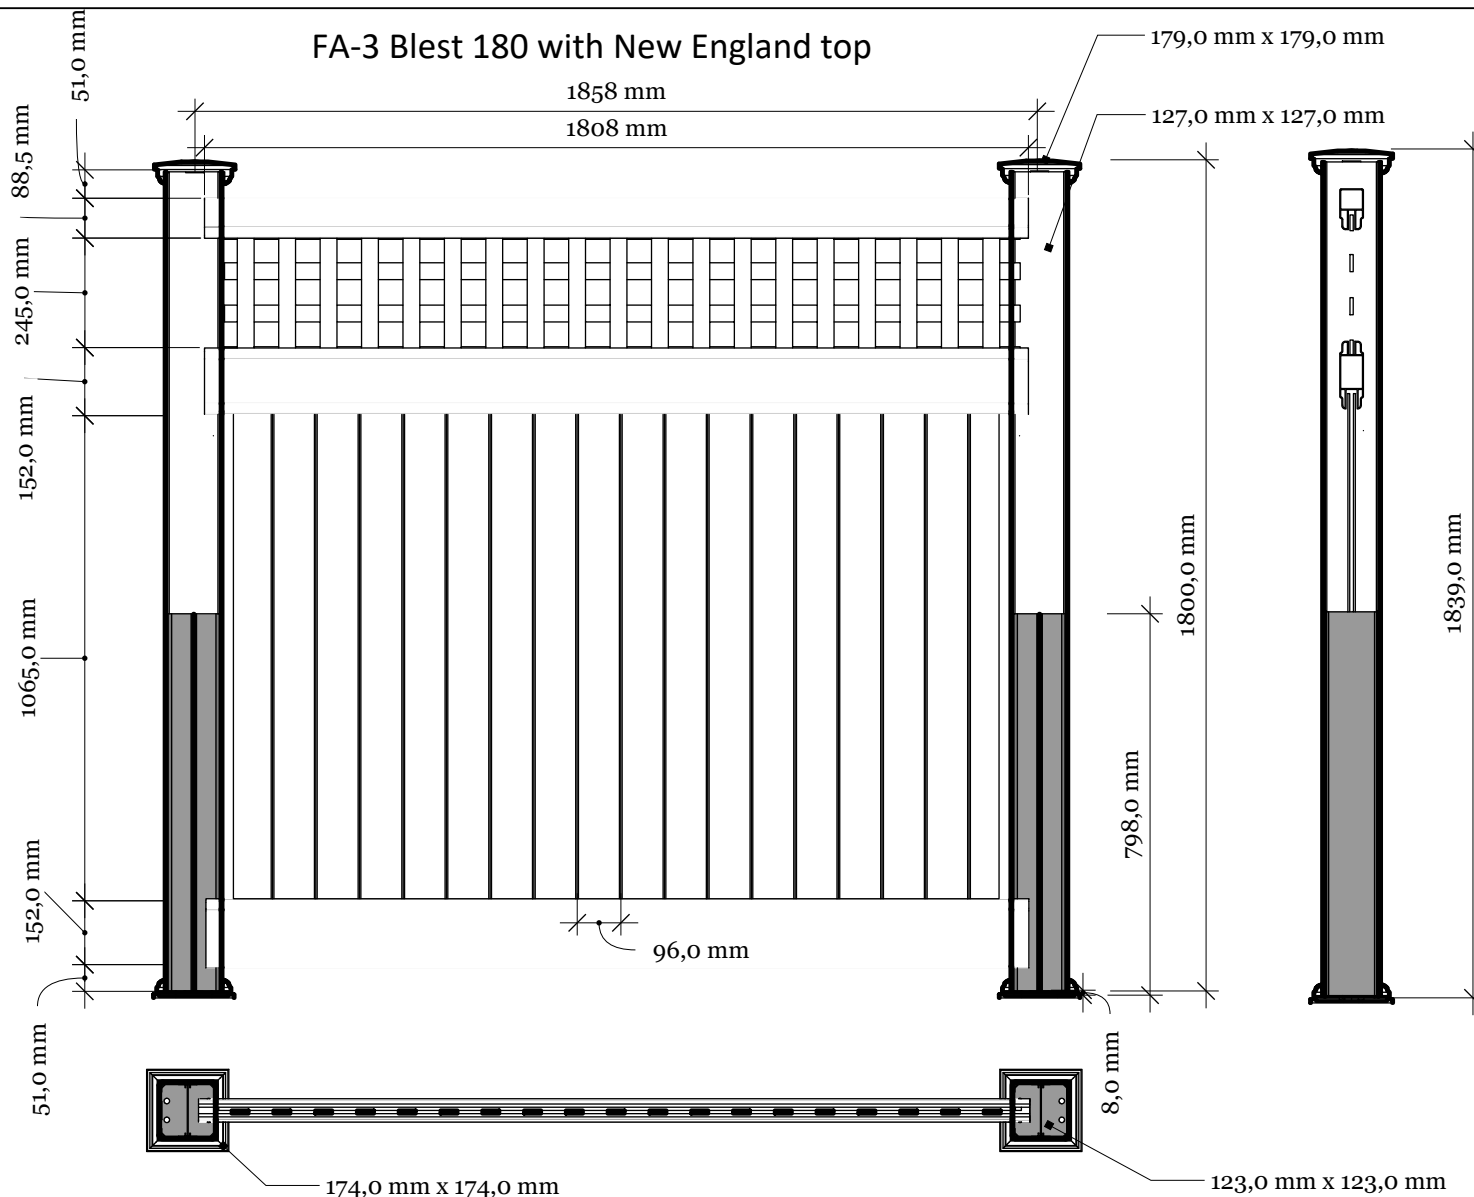

Alternative top caps

FA-3 Blest 180 with New England top

| Revisions | | |
|-----------|----------|---|
| | MM/DD/YY | Notes |
| 1 | 14/11/17 | Sheet Production - RL |
| 2 | 06/10/20 | Name definition, and layout update - MS |
| 3 | 10/02/21 | Layout update - LMS |
| 4 | --/--/-- | ... |
| 5 | --/--/-- | ... |

FA-3 Blest 180 with New England top

Top rail profile

Middle rail profile

Aluminum profile in bottom rail to prevent deflection

Post
127mm x 127mm

Bottom cover
174mm x 174mm.

Rigid aluminum insert in post

Bottom of insert is
123mm x 123mm
8mm thickness of alu

Ø = 12mm

| Revisions | | |
|-----------|-------------|---|
| | MM/DD/YY | Notes |
| 1 | 14/11/17 | Sheet Production - RL |
| 2 | 06/10/20 | Name definition, and layout update - MS |
| 3 | 10/02/21 | Layout update - LMS |
| 4 | ___/___/___ | ... |
| 5 | ___/___/___ | ... |