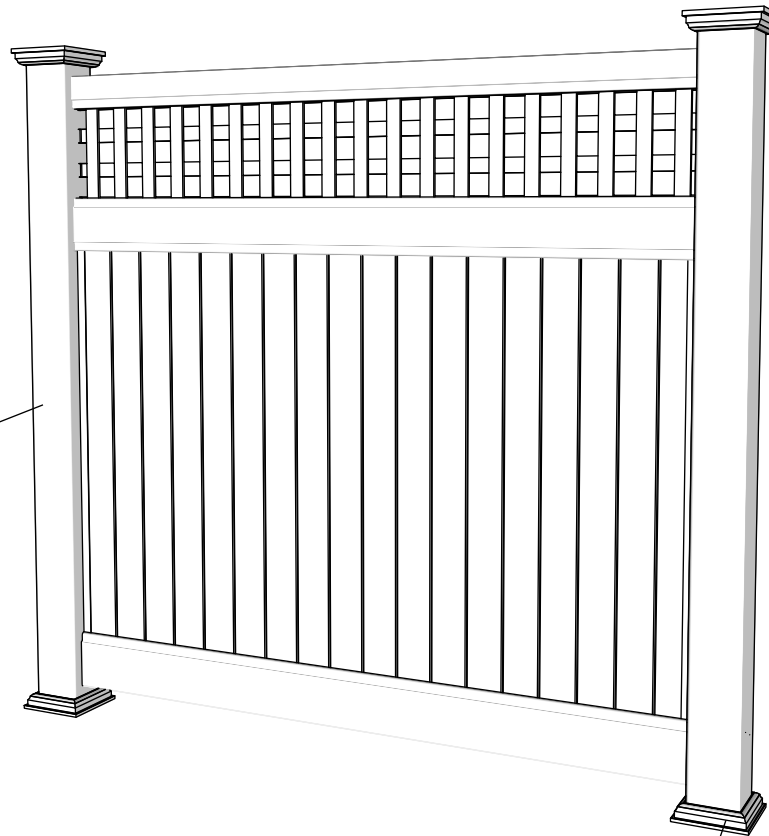

FA-3 Blest 180 with New England top

Top rail profile

Middle rail profile

Aluminum profile in bottom rail to prevent deflection

Post
127mm x 127mm

Bottom cover
174mm x 174mm.

Rigid aluminum insert in post

Bottom of insert is
123mm x 123mm
8mm thickness of alu