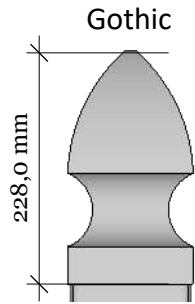

Alternative top caps