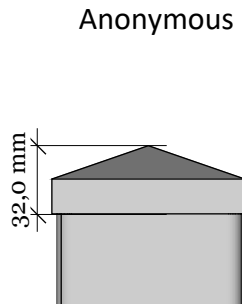

Alternative top caps