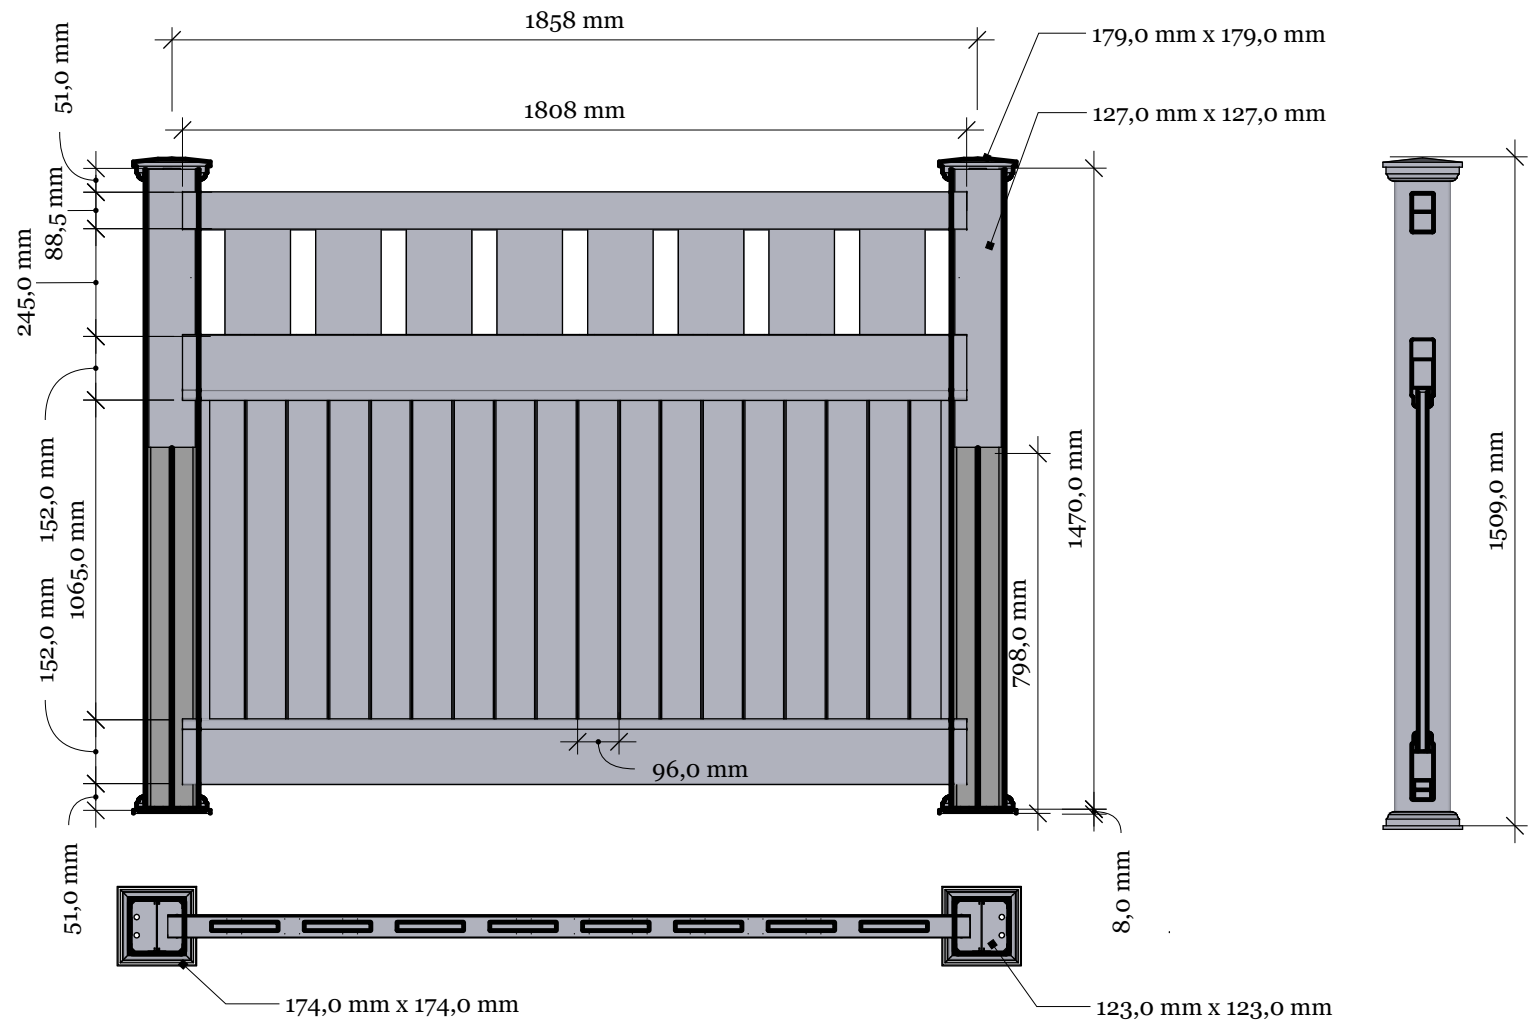

FA-8G Sønnavind Grey 147 with New England top

Revisions

	MM/DD/YY	Notes
1	14/11/17	Sheet Production - RL
2	06/10/20	Name definition, and layout update - MS
3	10/02/21	Layout update - RL
4	02/03/23	Layout update - LMS
5	--/--/--	...