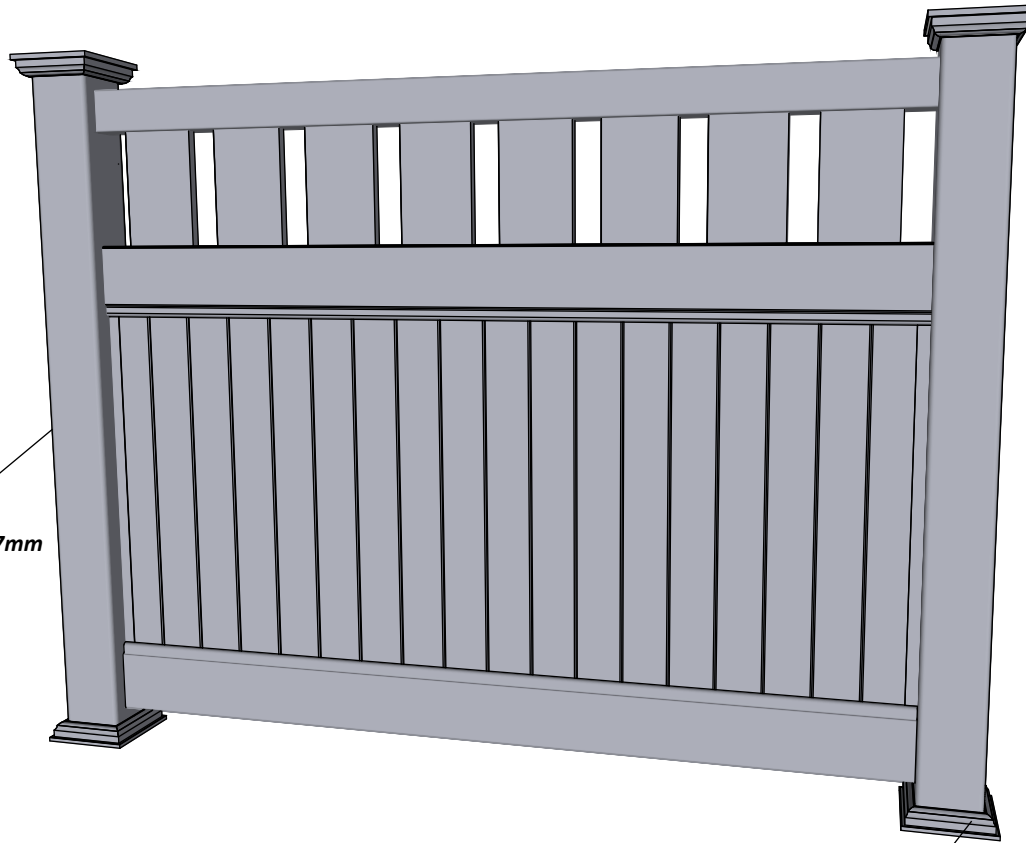

FA-8G Sønnavind Grey 147 with New England top

Top rail profile

Middle rail profile

Aluminum profile in bottom rail to prevent deflection

Post
127mm x 127mm

Bottom cover
174mm x 174mm.

Rigid aluminum insert in post

Bottom of insert is
123mm x 123mm
8mm thickness of alu

Dia = 12mm

KYSTGJERDET

FA-8G Sønnavind Grey 147

www.kystgjerdet.com

Revisions

	MM/DD/YY	Notes
1	14/11/17	Sheet Production - RL
2	06/10/20	Name definition, and layout update - MS
3	10/02/21	Layout update - RL
4	02/02/23	Layout update - LMS
5	---/--/--	...