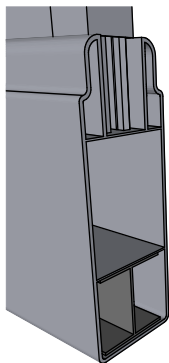

FA-8G Sønnavind Grey 147 with New England top

Top rail profile

Middle rail profile

Aluminum profile in bottom rail to prevent deflection

Post
127mm x 127mm

Bottom cover
174mm x 174mm.

Rigid aluminum insert in post

Bottom of insert is
123mm x 123mm
8mm thickness of alu

Dia = 12mm

KYSTGJERDET

FA-8G Sønnavind Grey 147

www.kystgjerdet.com

Revisions

	MM/DD/YY	Notes
1	14/11/17	Sheet Production - RL
2	06/10/20	Name definition, and layout update - MS
3	10/02/21	Layout update - RL
4	02/02/23	Layout update - LMS
5	---/--/--	...