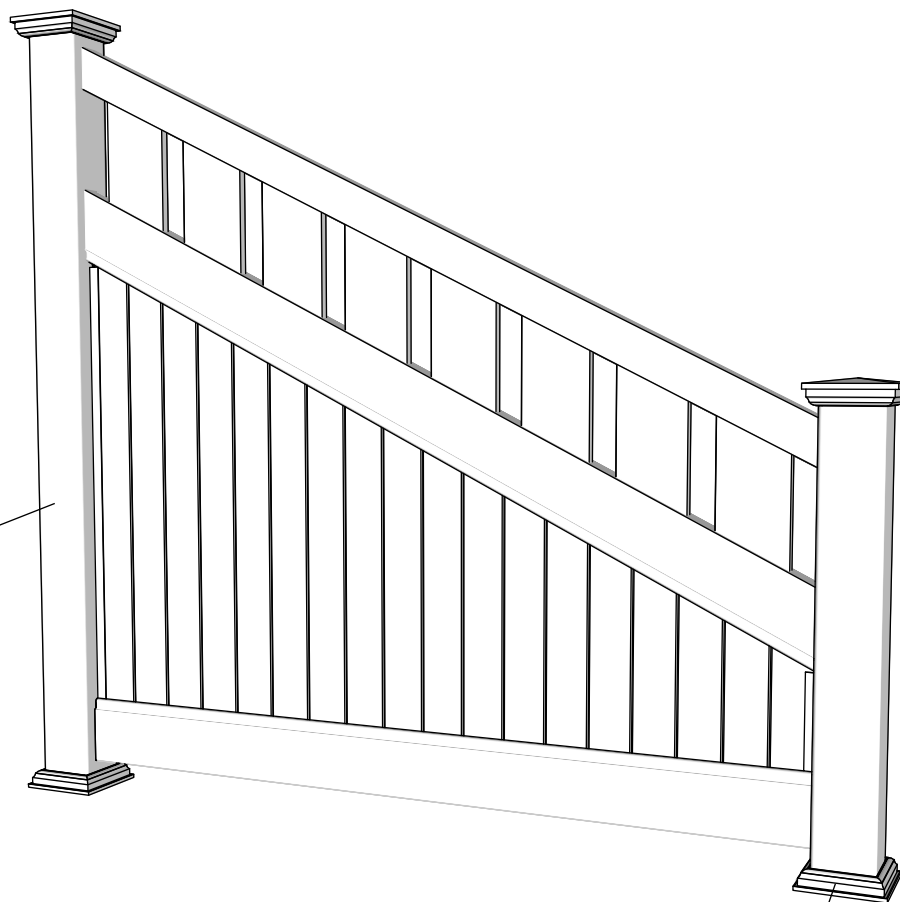

FA-8D Sønnavind Diagonal 180-95 with New England top

Top rail profile

Middle rail profile

Aluminum profile in bottom rail to prevent deflection

Post
127mm x 127mm

Bottom cover
174mm x 174mm.

Rigid aluminum insert in post