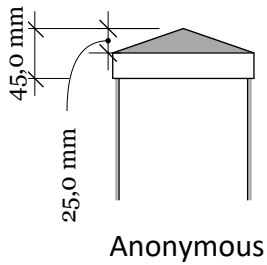

Alternative top caps

FA-8D Sønnavind Diagonal 180-95 med New England topp

Revisions		
	MM/DD/YY	Notes
1	14/11/17	Sheet Production - RL
2	06/10/20	Name definition, and layout update - MS
3	10/02/21	Layout update - RL
4	---/---/---	...
5	---/---/---	...

FA-8D Sønnavind Diagonal 180-95 with New England top

Top rail profile

Middle rail profile

Aluminum profile in bottom rail to prevent deflection

Post
127mm x 127mm

Bottom cover
174mm x 174mm.

Rigid aluminum insert in post

Bottom of insert is
123mm x 123mm
8mm thickness of alu

Dia = 12mm

KYSTGJERDET

FA-8D Sønnavind Diagonal 180-95

www.kystgjerdet.com

Revisions

	MM/DD/YY	Notes
1	14/11/17	Sheet Production - RL
2	06/10/20	Name definition, and layout update - MS
3	10/02/21	Layout update - RL
4	---/---/---	...
5	---/---/---	...