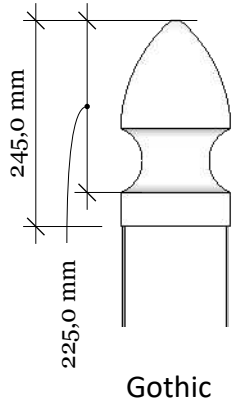

Alternative top caps

FA-8D Sønnavind Diagonal 180-95 med New England topp

Revisions		
	MM/DD/YY	Notes
1	14/11/17	Sheet Production - RL
2	06/10/20	Name definition, and layout update - MS
3	10/02/21	Layout update - RL
4	---/---/---	...
5	---/---/---	...

FA-8D Sønnavind Diagonal 180-95 with New England top

Top rail profile

Middle rail profile

Aluminum profile in bottom rail to prevent deflection

Post
127mm x 127mm

Bottom cover
174mm x 174mm.

Rigid aluminum insert in post

Bottom of insert is
123mm x 123mm
8mm thickness of alu

Dia = 12mm

KYSTGJERDET

FA-8D Sønnavind Diagonal 180-95

www.kystgjerdet.com

Revisions

	MM/DD/YY	Notes
1	14/11/17	Sheet Production - RL
2	06/10/20	Name definition, and layout update - MS
3	10/02/21	Layout update - RL
4	---/---/---	...
5	---/---/---	...