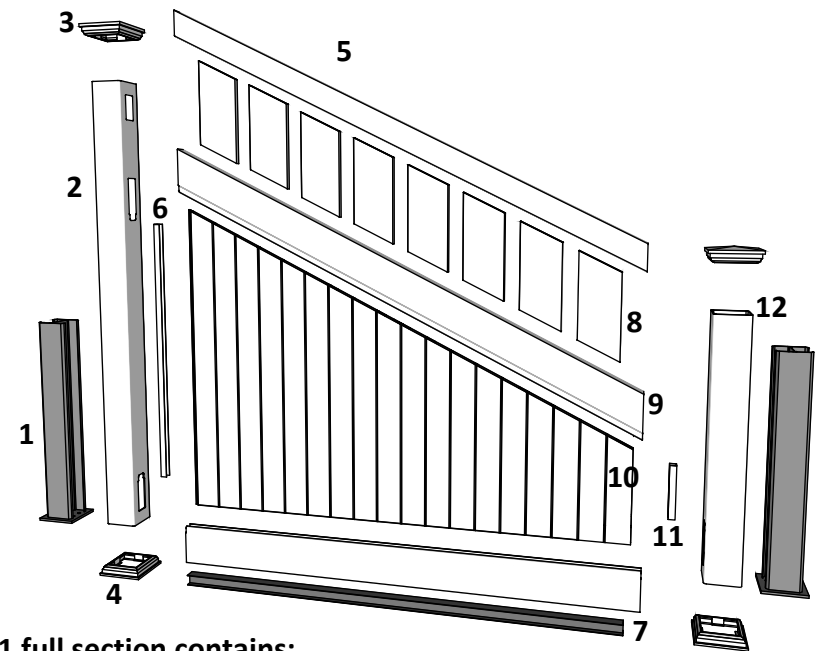

A 03

A

Alt. for component 1:

Art. No: 102300

Art. No: 102300

Art. No: 102303

Component 2 & 10:

Special Post: Art. No: 101512
For pack no: 4892

Special Post: Art. No: 101500
For pack no: 4892

Component overview for pack no: 4892

1 full section contains:

1. Aluminum inserts for posts	- Art. No: See alternatives
2. PVC post (tall)	- Art. No: 101512
3. New England top (as standard)	- Art. No: 102457
4. Bottom cover	- Art. No: 102449
5. Top rail	- Art. No: 100260
6. Endlists for panel (tall)	- Art. No: 101829
7. Bottom rail with alu. liner	- Art. No: 100400
8. 8 Pickets	- Art. No: 101711
9. Middle rail	- Art. No: 100527
10. Panel	- Art. No: 102224
11. Endlists for panel (short)	- Art. No: 101828
12. PVC post (short)	- Art. No: 101500