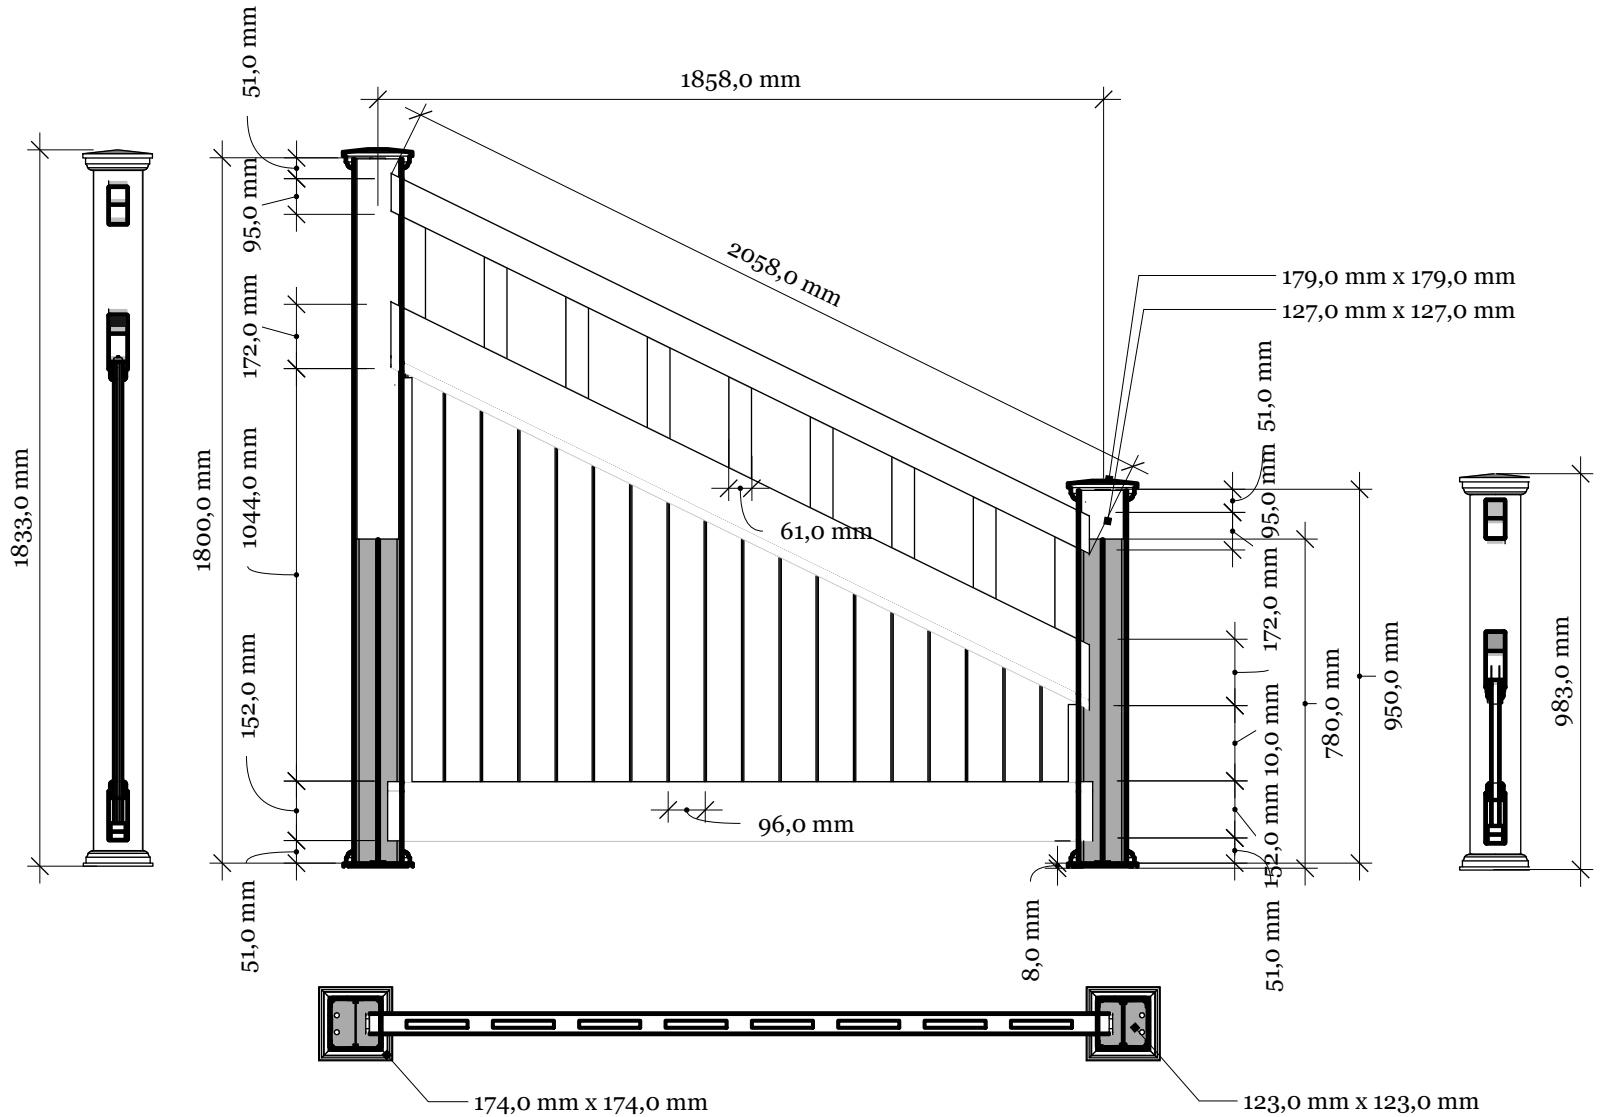

Alternative top caps

FA-8D Sønnavind Diagonal 180-95 med New England topp

Revisions		
	MM/DD/YY	Notes
1	14/11/17	Sheet Production - RL
2	06/10/20	Name definition, and layout update - MS
3	10/02/21	Layout update - RL
4	---/---/---	...
5	---/---/---	...

FA-8D Sønnavind Diagonal 180-95 with New England top

Top rail profile

Middle rail profile

Aluminum profile in bottom rail to prevent deflection

Post
127mm x 127mm

Bottom cover
174mm x 174mm.

Rigid aluminum insert in post

Bottom of insert is
123mm x 123mm
8mm thickness of alu

Dia = 12mm

KYSTGJERDET

FA-8D Sønnavind Diagonal 180-95

www.kystgjerdet.com

Revisions

	MM/DD/YY	Notes
1	14/11/17	Sheet Production - RL
2	06/10/20	Name definition, and layout update - MS
3	10/02/21	Layout update - RL
4	---/---/---	...
5	---/---/---	...

Special Post: Art. No: 101500
For pack no: 4892

Component overview for pack no: 4892

1 full section contains:

1. Aluminum inserts for posts	- Art. No: See alternatives
2. PVC post (tall)	- Art. No: 101512
3. New England top (as standard)	- Art. No: 102457
4. Bottom cover	- Art. No: 102449
5. Top rail	- Art. No: 100260
6. Endlists for panel (tall)	- Art. No: 101829
7. Bottom rail with alu. liner	- Art. No: 100400
8. 8 Pickets	- Art. No: 101711
9. Middle rail	- Art. No: 100527
10. Panel	- Art. No: 102224
11. Endlists for panel (short)	- Art. No: 101828
12. PVC post (short)	- Art. No: 101500