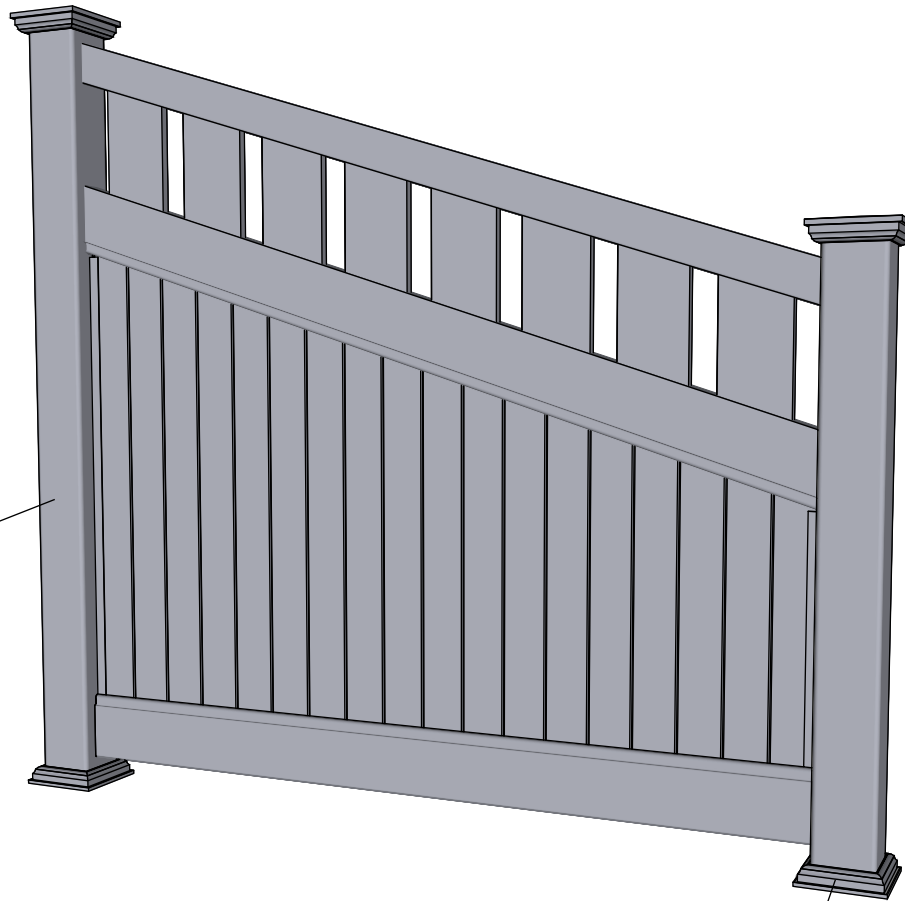

FA-8DG Sønnavind Diagonal Grey 180-125 with New England top

Top rail profile

Middle rail profile

Aluminum profile in bottom rail to prevent deflection

Post
127mm x 127mm

Bottom cover
174mm x 174mm.

Rigid aluminum insert in post

Bottom of insert is
123mm x 123mm
8mm thickness of alu

Dia = 12mm

KYSTGJERDET

FA-8DG Sønnavind Diagonal Grey 180-125

www.kystgjerdet.com

Revisions

	MM/DD/YY	Notes
1	14/11/17	Sheet Production - RL
2	06/10/20	Name definition, and layout update - MS
3	10/02/21	Layout update - RL
4	--/--/--	...
5	--/--/--	...