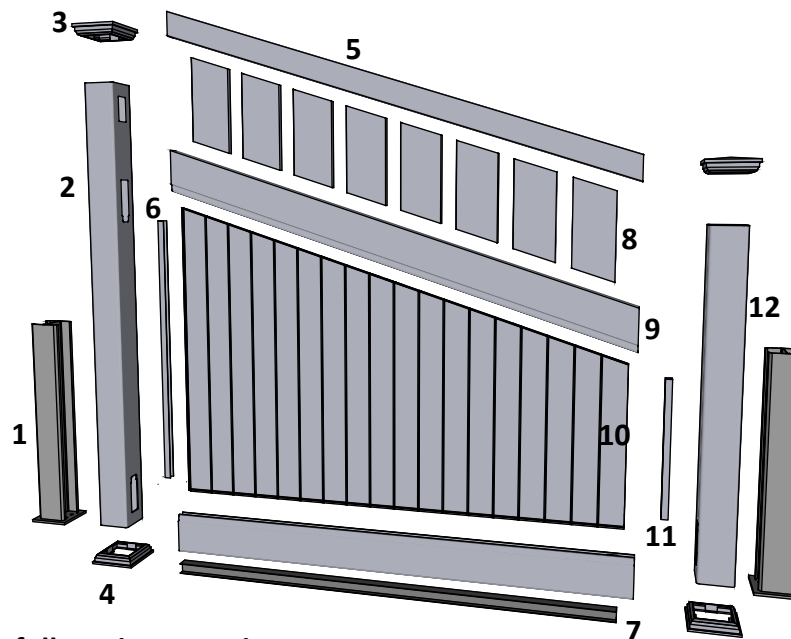

A 03

A

Alt. for component 1:

Art. No: 102300

Art. No: 102300

Art. No: 102303

Component 2 & 10:

Special Post: Art. No: 101528
For pack no: 4908

Special Post: Art. No: 101522
For pack no: 4908

Component overview for pack no: 4908

1 full section contains:

1. Aluminum inserts for posts	- Art. No: See alternatives
2. PVC post (tall)	- Art. No: 101528
3. New England top (as standard)	- Art. No: 102465
4. Bottom cover	- Art. No: 102451
5. Top rail	- Art. No: 100265
6. Endlists for panel (tall)	- Art. No: 101852
7. Bottom rail with alu. liner	- Art. No: 100402
8. 8 Pickets	- Art. No: 101734
9. Middle rail	- Art. No: 100536
10. Panel	- Art. No: 102235
11. Endlists for panel (short)	- Art. No: 101851
12. PVC post (short)	- Art. No: 101522