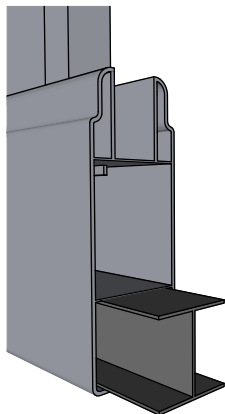

FA-8DG Sønnavind Diagonal Grey 180-125 with New England top

Top rail profile

Middle rail profile

Aluminum profile in bottom rail to prevent deflection

Post
127mm x 127mm

Bottom cover
174mm x 174mm.

Rigid aluminum insert in post

Bottom of insert is
123mm x 123mm
8mm thickness of alu

Dia = 12mm

KYSTGJERDET

FA-8DG Sønnavind Diagonal Grey 180-125

www.kystgjerdet.com

Revisions

	MM/DD/YY	Notes
1	14/11/17	Sheet Production - RL
2	06/10/20	Name definition, and layout update - MS
3	10/02/21	Layout update - RL
4	--/--/--	...
5	--/--/--	...

Special Post: Art. No: 101522
For pack no: 4908

Component overview for pack no: 4908

1 full section contains:

1. Aluminum inserts for posts	- Art. No: See alternatives
2. PVC post (tall)	- Art. No: 101528
3. New England top (as standard)	- Art. No: 102465
4. Bottom cover	- Art. No: 102451
5. Top rail	- Art. No: 100265
6. Endlists for panel (tall)	- Art. No: 101852
7. Bottom rail with alu. liner	- Art. No: 100402
8. 8 Pickets	- Art. No: 101734
9. Middle rail	- Art. No: 100536
10. Panel	- Art. No: 102235
11. Endlists for panel (short)	- Art. No: 101851
12. PVC post (short)	- Art. No: 101522