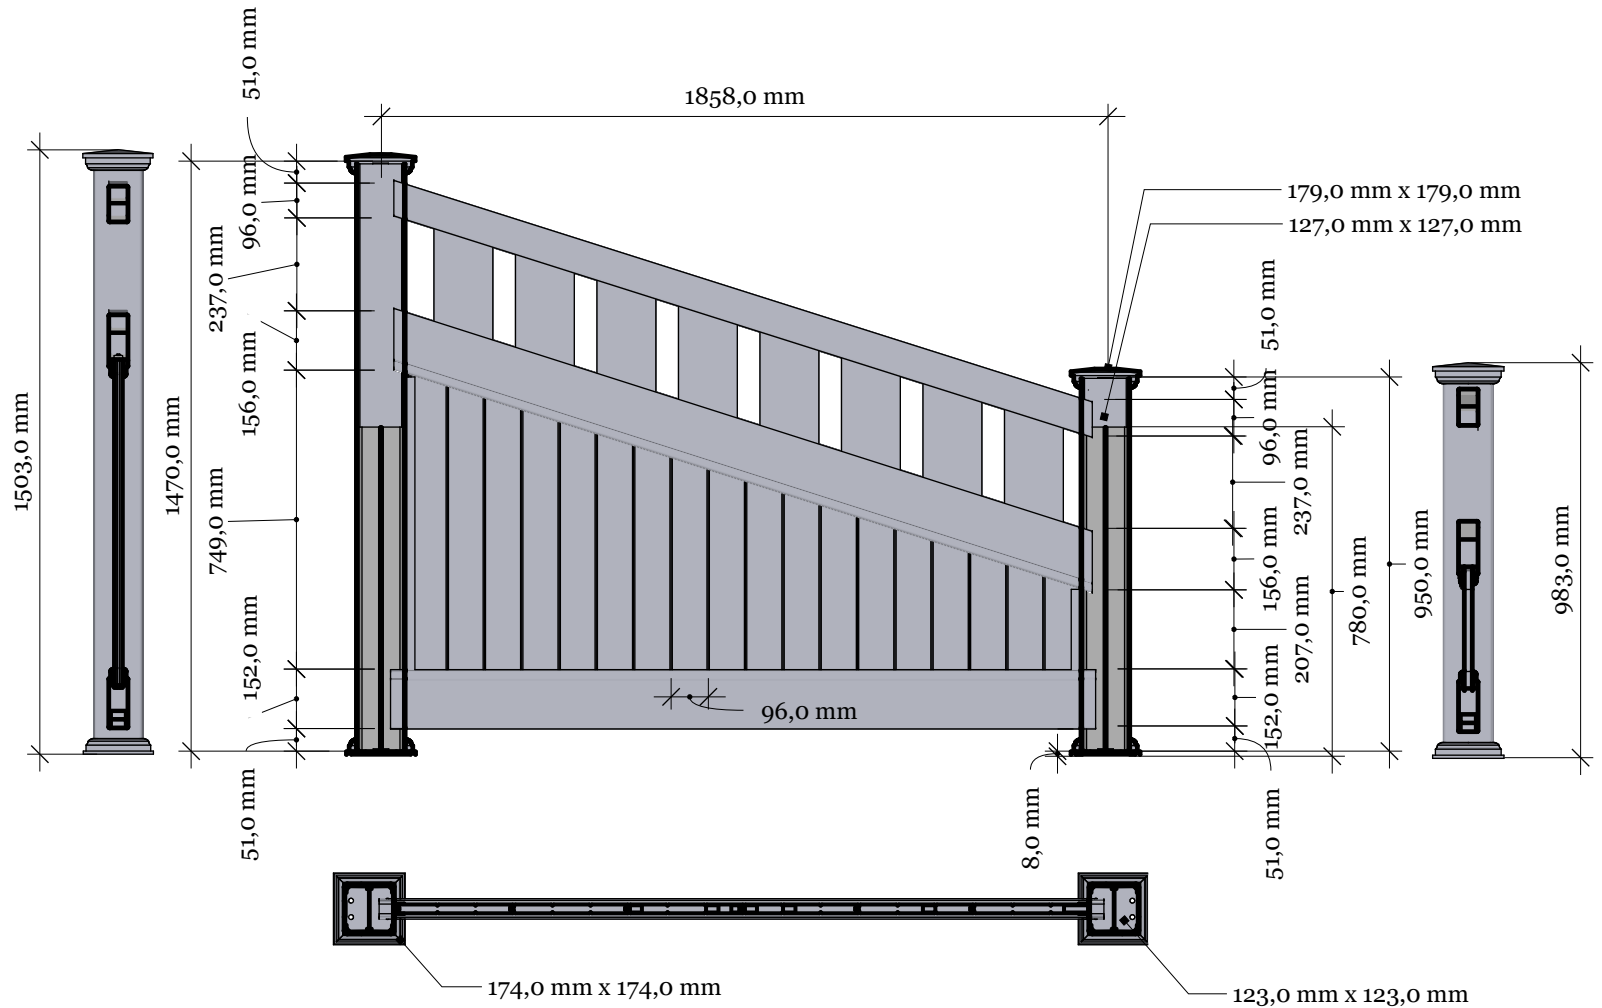

FA-8DG Sønnavind Diagonal Grey 147-95 with New England top

FA-8DG Sønnavind Diagonal Grey 147-95

www.kystgjerdet.com

Revisions		
MM/DD/YY	Notes	
1	14/11/17	Sheet Production - RL
2	06/10/20	Name definition, and layout update - MS
3	10/02/21	Layout update - RL
4	02/02/23	Layout update - LMS
5	---/---/---	...

A 04

A