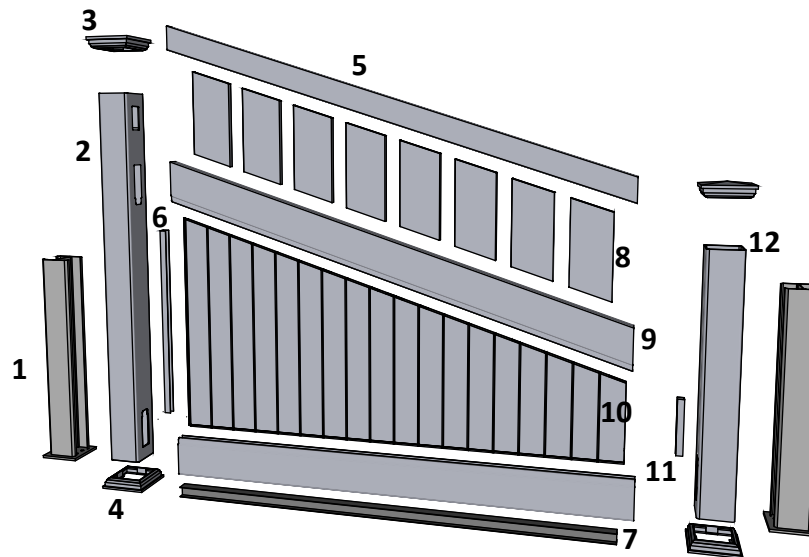

Rigid aluminum insert in post

Bottom of insert is
123mm x 123mm
8mm thickness of alu

Dia = 12mm

KYSTGJERDET

FA-8DG Sønnavind Diagonal Grey 147-105

www.kystgjerdet.com

Revisions

	MM/DD/YY	Notes
1	14/11/17	Sheet Production - RL
2	06/10/20	Name definition, and layout update - MS
3	10/02/21	Layout update - RL
4	02/03/23	Layout update - LMS
5	--/--/--	...

A 04

A

Component overview for pack no: 4914

1 full section contains:

1. Aluminum inserts for posts	- Art. No: See alternatives
2. PVC post (tall)	- Art. No: 101541
3. New England top (as standard)	- Art. No: 102465
4. Bottom cover	- Art. No: 102451
5. Top rail	- Art. No: 100281
6. Endlists for panel (tall)	- Art. No: 101885
7. Bottom rail with alu. liner	- Art. No: 100402
8. 8 Pickets	- Art. No: 101737
9. Middle rail	- Art. No: 100562
10. Panel	- Art. No: 102237
11. Endlists for panel (short)	- Art. No: 101884
12. PVC post (short)	- Art. No: 101516