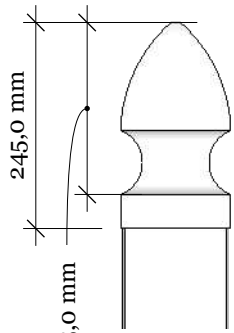

Alternative top caps

Gothic