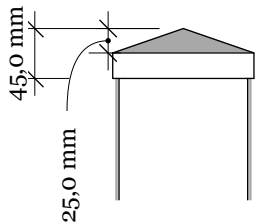

Alternative top caps

Anonymous

FA-8DG Sønnavind Diagonal Grey 147-95 with New England top

FA-8DG Sønnavind Diagonal Grey 147-95

www.kystgjerdet.com

Revisions		
MM/DD/YY	Notes	
1	14/11/17	Sheet Production - RL
2	06/10/20	Name definition, and layout update - MS
3	10/02/21	Layout update - RL
4	02/02/23	Layout update - LMS
5	---/---/---	...

A 04

A