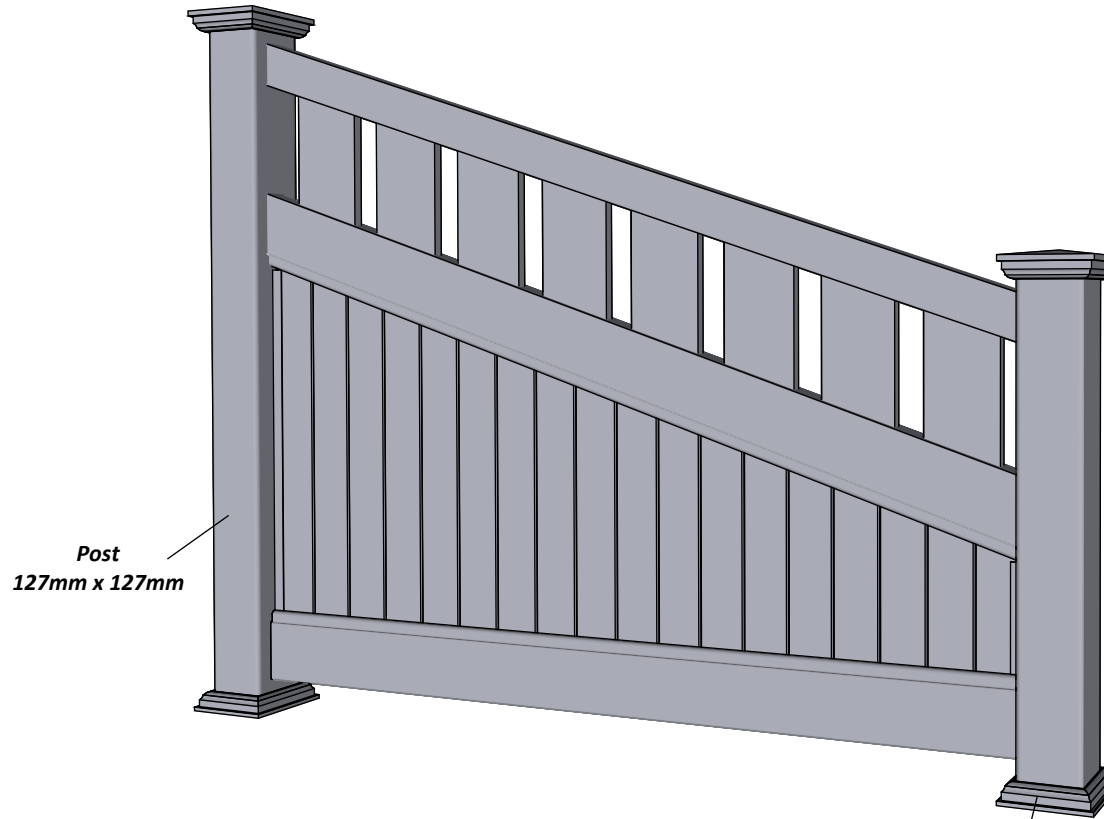

A 04

A

FA-8DG Sønnavind Diagonal Grey 147-105 with New England top

Top rail profile

Middle rail profile

Aluminum profile in bottom rail to prevent deflection

Post
127mm x 127mm

Bottom cover
174mm x 174mm.

Rigid aluminum insert in post

Bottom of insert is
123mm x 123mm
8mm thickness of alu

Dia = 12mm

KYSTGJERDET

FA-8DG Sønnavind Diagonal Grey 147-105

www.kystgjerdet.com

Revisions

	MM/DD/YY	Notes
1	14/11/17	Sheet Production - RL
2	06/10/20	Name definition, and layout update - MS
3	10/02/21	Layout update - RL
4	02/03/23	Layout update - LMS
5	--/--/--	...