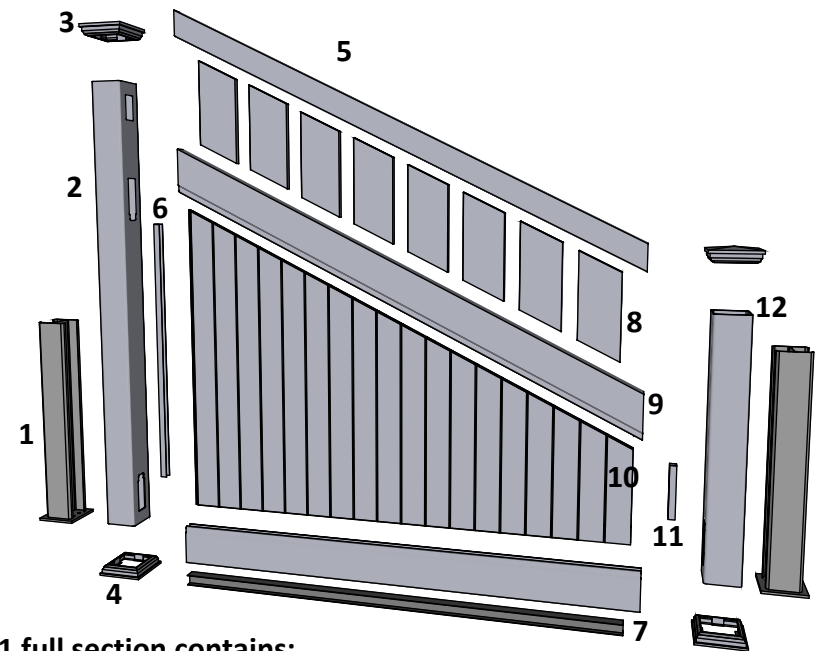

Alt. for component 1:

Art. No: 102300

Art. No: 102300

Art. No: 102303

Component 2 & 10:

Special Post: Art. No: 101528
For pack no: 4906

Special Post: Art. No: 101516
For pack no: 4906

Component overview for pack no: 4906

1 full section contains:

1. Aluminum inserts for posts	- Art. No: See alternatives
2. PVC post (tall)	- Art. No: 101528
3. New England top (as standard)	- Art. No: 102465
4. Bottom cover	- Art. No: 102451
5. Top rail	- Art. No: 100267
6. Endlists for panel (tall)	- Art. No: 101848
7. Bottom rail with alu. liner	- Art. No: 100402
8. 8 Pickets	- Art. No: 101736
9. Middle rail	- Art. No: 100538
10. Panel	- Art. No: 102233
11. Endlists for panel (short)	- Art. No: 101847
12. PVC post (short)	- Art. No: 101516