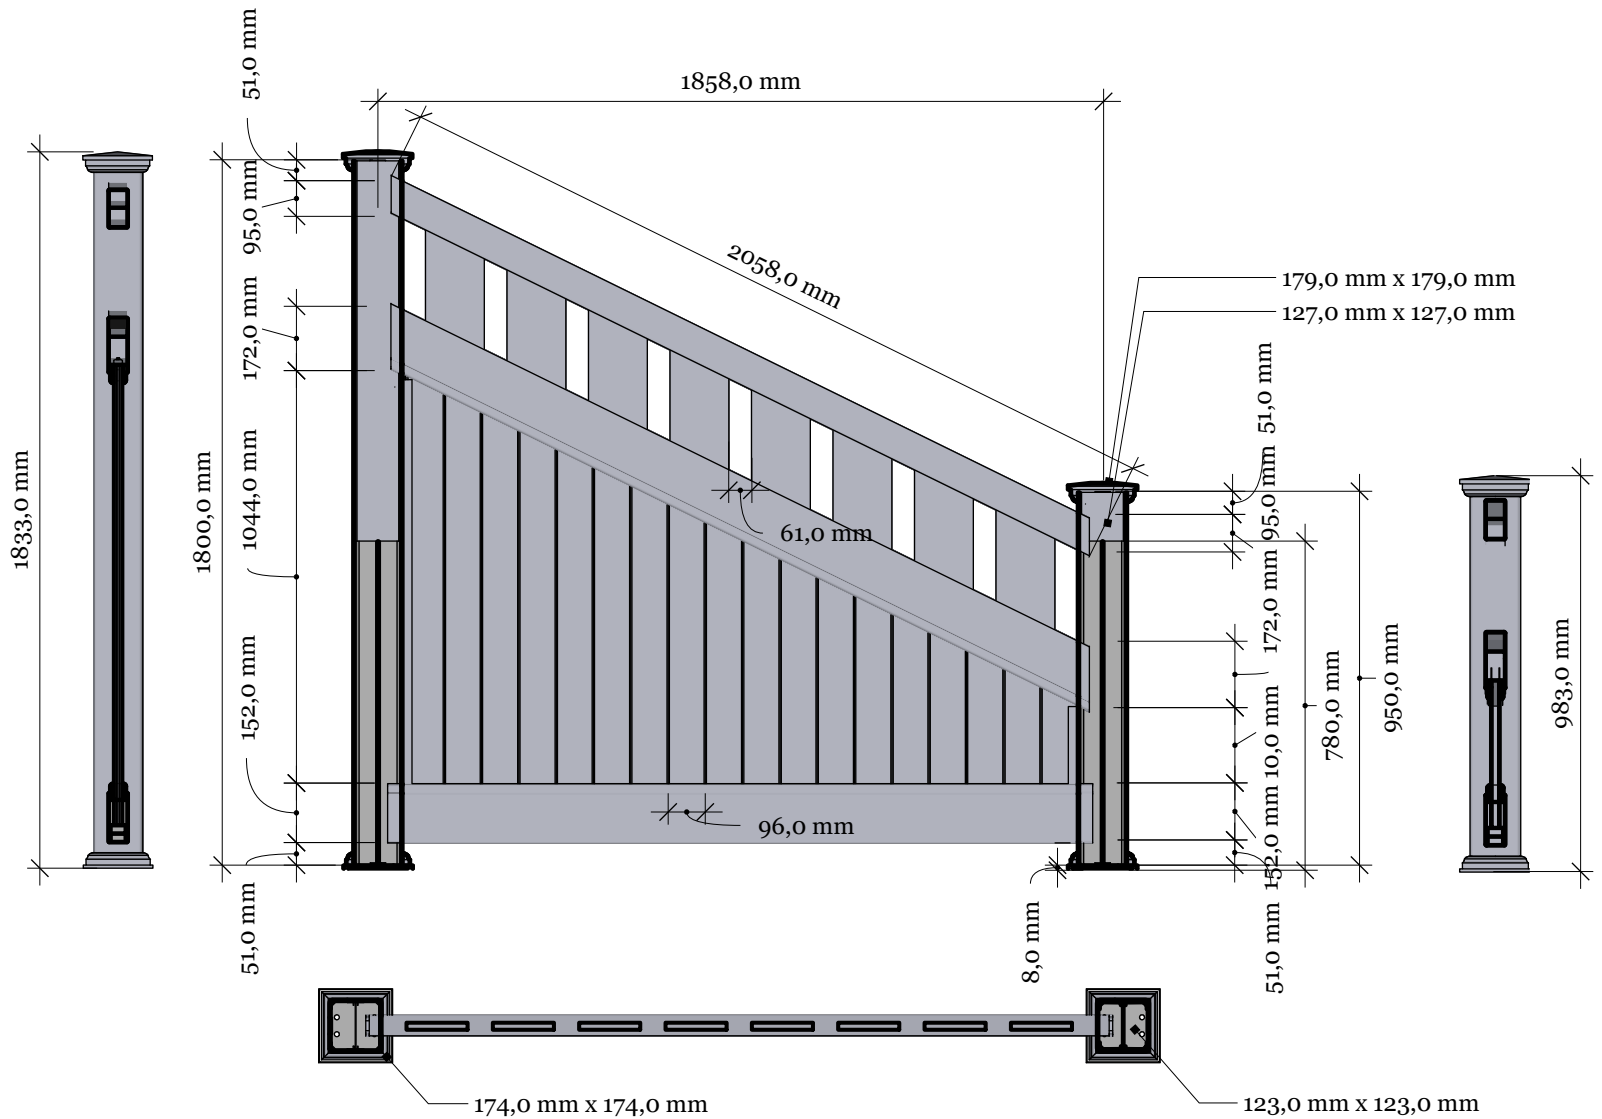

FA-8DG Sønnavind Diagonal Grey 180-95 with New England top

Revisions		
	MM/DD/YY	Notes
1	14/11/17	Sheet Production - RL
2	06/10/20	Name definition, and layout update - MS
3	10/02/21	Layout update - RL
4	___/___/___	...
5	___/___/___	...