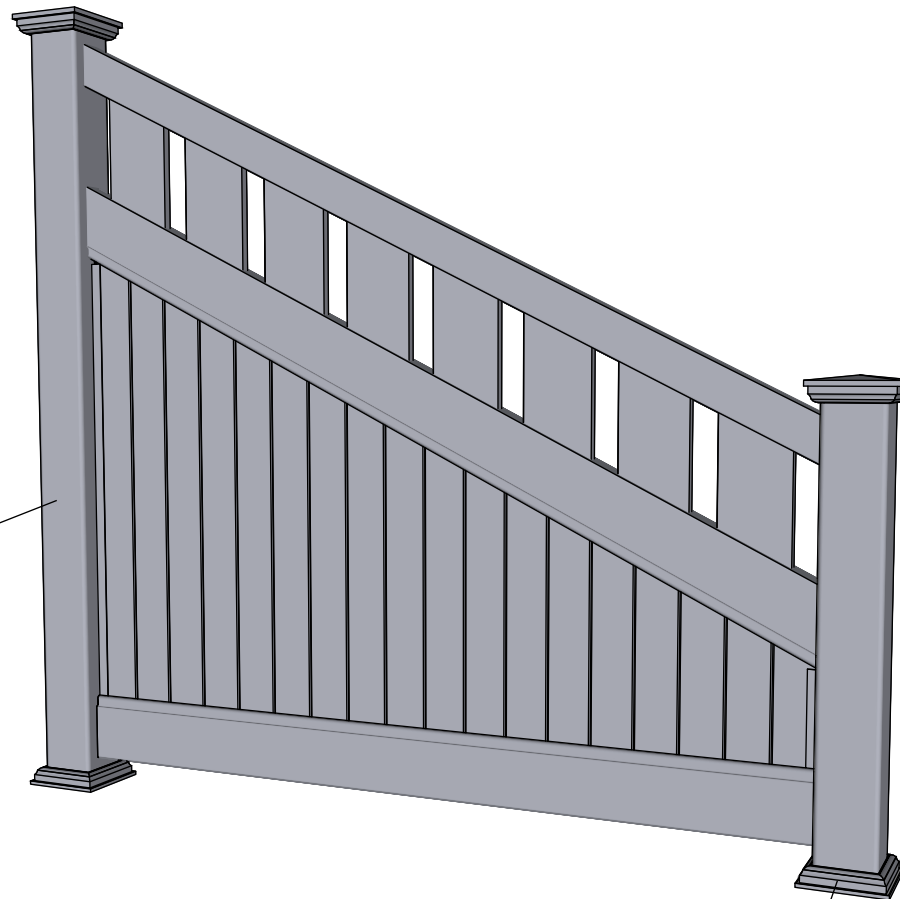

FA-8DG Sønnavind Diagonal Grey 180-95 with New England top

Top rail profile

Middle rail profile

Aluminum profile in bottom rail to prevent deflection

Post
127mm x 127mm

Bottom cover
174mm x 174mm.

Rigid aluminum insert in post