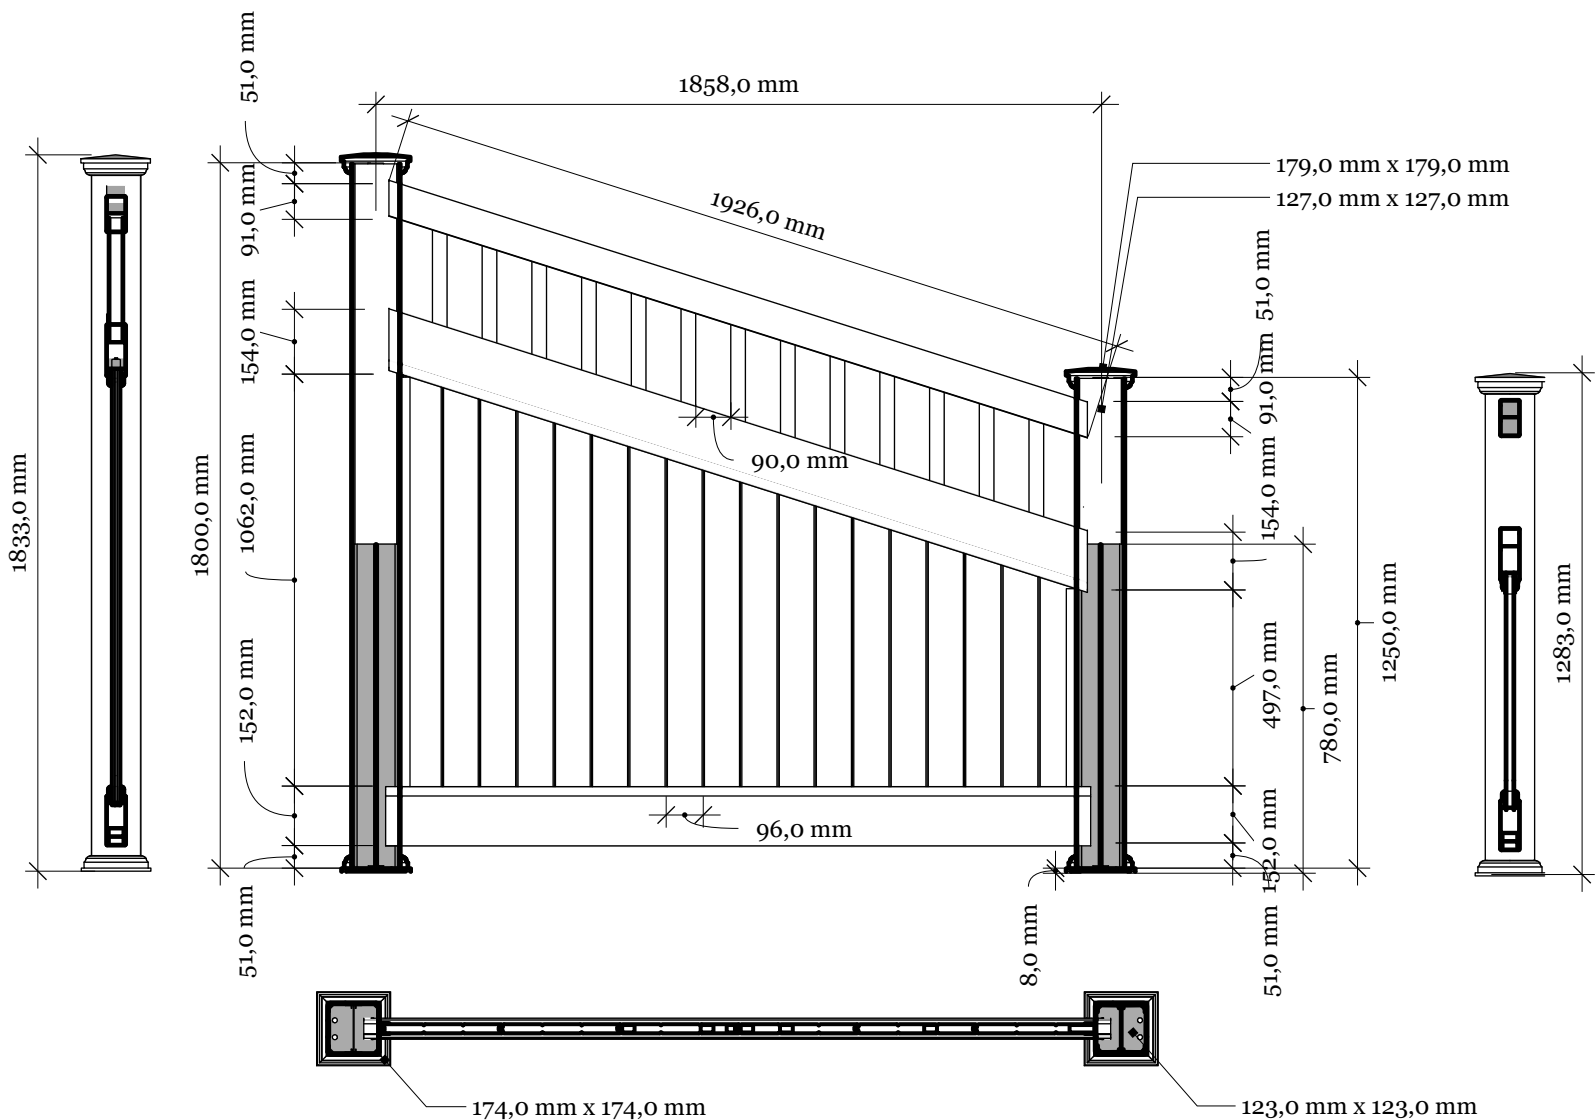

FA-4D Fønvind Diagonal 180-125 with New England top

Revisions		
	MM/DD/YY	Notes
1	14/11/17	Sheet Production - RL
2	06/10/20	Name definition, and layout update - MS
3	10/02/21	Layout update - RL
4	___/___/___	...
5	___/___/___	...