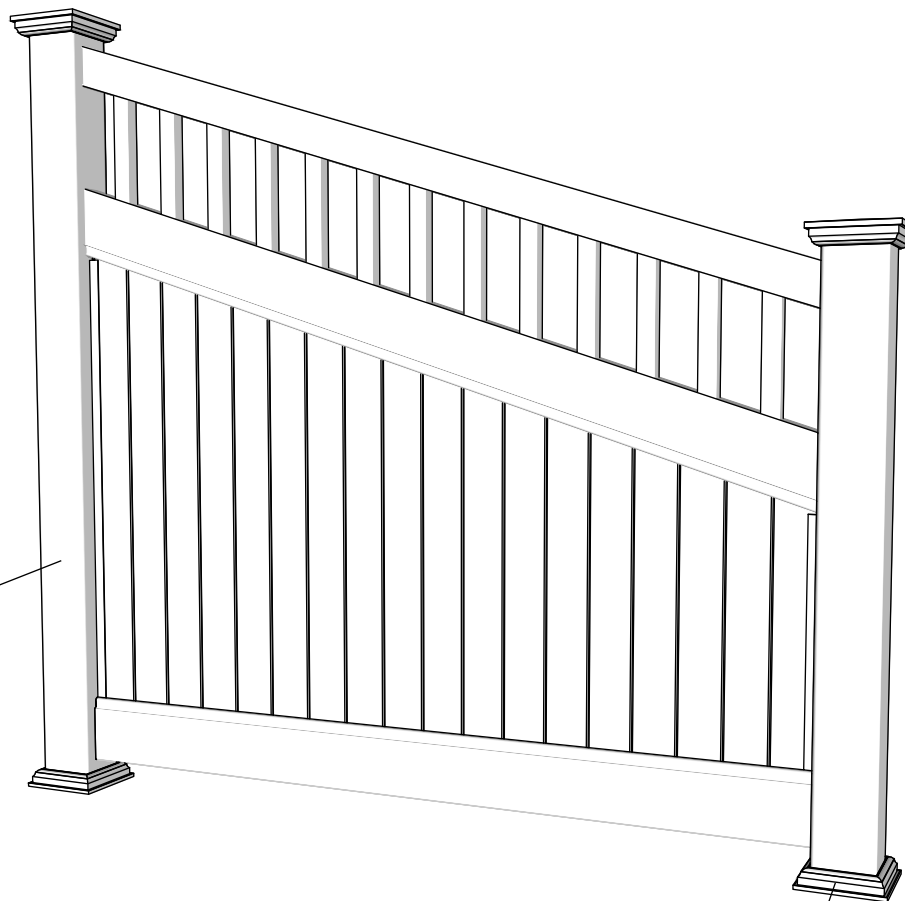

FA-4D Fønvind Diagonal 180-125 with New England top

Top rail profile

Middle rail profile

Aluminum profile in bottom rail to prevent deflection

Post
127mm x 127mm

Bottom cover
174mm x 174mm.

Rigid aluminum insert in post