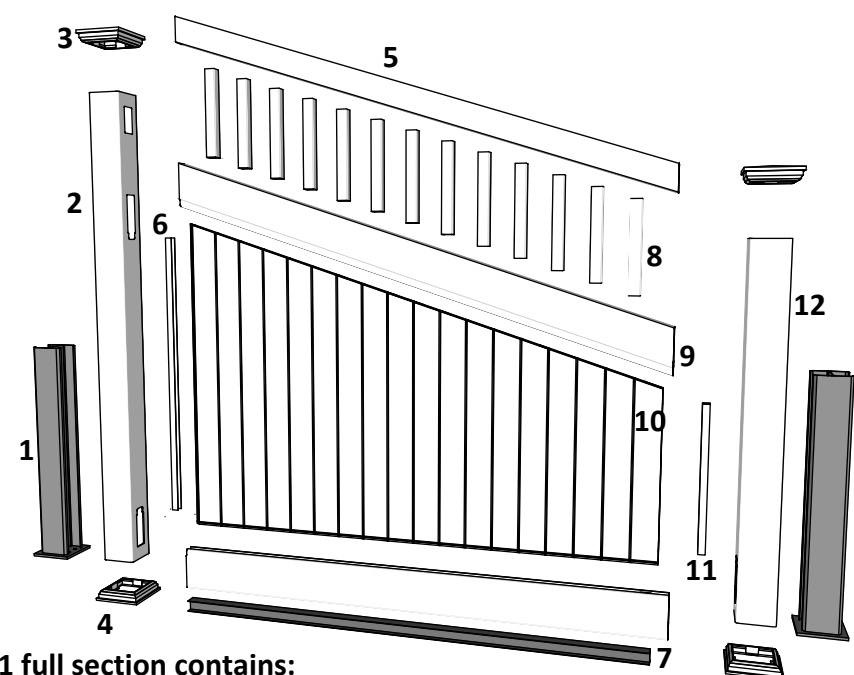

Special Post: Art. No: 101506
For pack no: 4866

Component overview for pack no: 4866

1 full section contains:

1. Aluminum inserts for posts	- Art. No: See alternatives
2. PVC post (tall)	- Art. No: 101512
3. New England top (as standard)	- Art. No: 102457
4. Bottom cover	- Art. No: 102449
5. Top rail	- Art. No: 100224
6. Endlists for panel (tall)	- Art. No: 101833
7. Bottom rail with alu. liner	- Art. No: 100400
8. 13 Pickets	- Art. No: 101645
9. Middle rail	- Art. No: 100518
10. Panel	- Art. No: 102226
11. Endlists for panel (short)	- Art. No: 101832
12. PVC post (short)	- Art. No: 101506