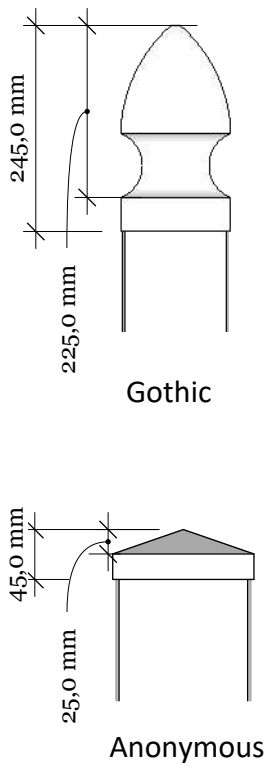

Alternative top caps

FA-4D Fønvind Diagonal 180-125 with New England top

Revisions		
	MM/DD/YY	Notes
1	14/11/17	Sheet Production - RL
2	06/10/20	Name definition, and layout update - MS
3	10/02/21	Layout update - RL
4	___/___/___	...
5	___/___/___	...

FA-4D Fønvind Diagonal 180-125 with New England top

Top rail profile

Middle rail profile

Aluminum profile in bottom rail to prevent deflection

Post
127mm x 127mm

Bottom cover
174mm x 174mm.

Rigid aluminum insert in post

Bottom of insert is
123mm x 123mm
8mm thickness of alu

Dia = 12mm

KYSTGJERDET

FA-4D Fønvind Diagonal 180-125

www.kystgjerdet.com

Revisions

	MM/DD/YY	Notes
1	14/11/17	Sheet Production - RL
2	06/10/20	Name definition, and layout update - MS
3	10/02/21	Layout update - RL
4	___/___/___	...
5	___/___/___	...

Special Post: Art. No: 101506
For pack no: 4866

Component overview for pack no: 4866

1 full section contains:

1. Aluminum inserts for posts	- Art. No: See alternatives
2. PVC post (tall)	- Art. No: 101512
3. New England top (as standard)	- Art. No: 102457
4. Bottom cover	- Art. No: 102449
5. Top rail	- Art. No: 100224
6. Endlists for panel (tall)	- Art. No: 101833
7. Bottom rail with alu. liner	- Art. No: 100400
8. 13 Pickets	- Art. No: 101645
9. Middle rail	- Art. No: 100518
10. Panel	- Art. No: 102226
11. Endlists for panel (short)	- Art. No: 101832
12. PVC post (short)	- Art. No: 101506