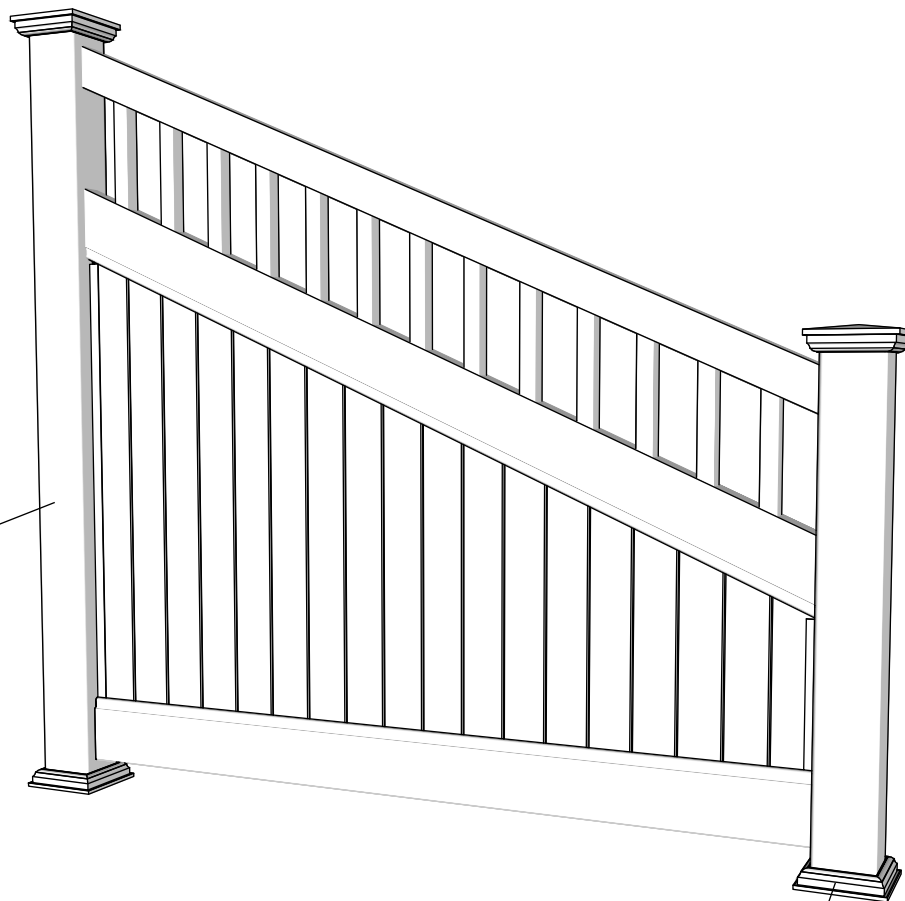

FA-4D Fønvind Diagonal 180-105 with New England top

Top rail profile

Middle rail profile

Aluminum profile in bottom rail to prevent deflection

Post
127mm x 127mm

Bottom cover
174mm x 174mm.

Rigid aluminum insert in post