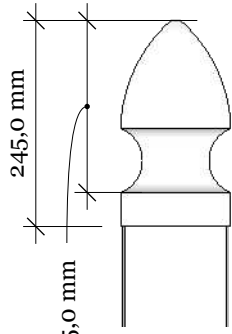

Alternative top caps

Gothic