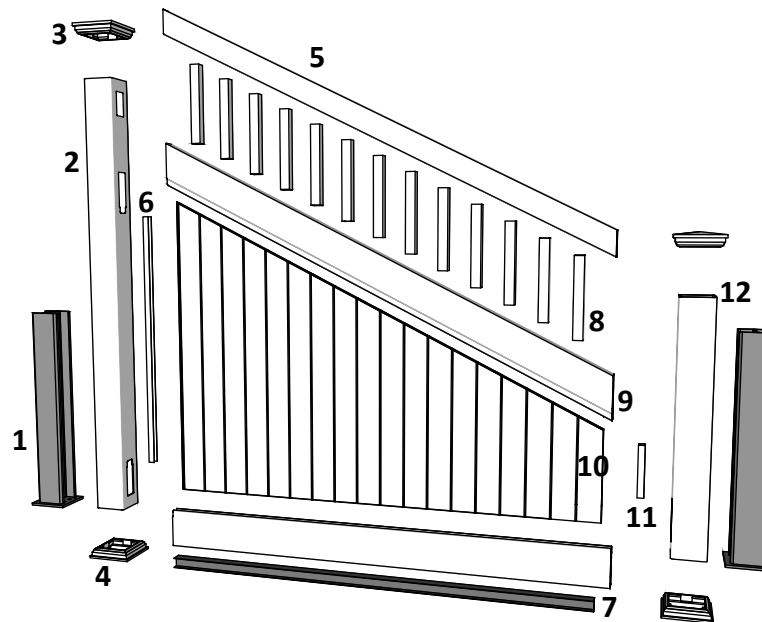

Special Post: Art. No: 101512
For pack no: 4865

Special Post: Art. No: 101502
For pack no: 4865

Component overview for pack no: 4865

1 full section contains:

1. Aluminum inserts for posts	- Art. No: See alternatives
2. PVC post (tall)	- Art. No: 101512
3. New England top (as standard)	- Art. No: 102457
4. Bottom cover	- Art. No: 102449
5. Top rail	- Art. No: 100225
6. Endlists for panel (tall)	- Art. No: 101831
7. Bottom rail with alu. liner	- Art. No: 100400
8. 13 Pickets	- Art. No: 101640
9. Middle rail	- Art. No: 100520
10. Panel	- Art. No: 102225
11. Endlists for panel (short)	- Art. No: 101830
12. PVC post (short)	- Art. No: 101502