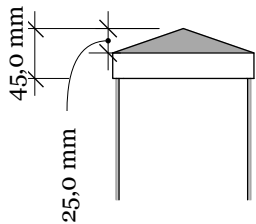

Alternative top caps

Anonymous

FA-4D Fønvind Diagonal 180-105 with New England top

Revisions		
	MM/DD/YY	Notes
1	14/11/17	Sheet Production - RL
2	06/10/20	Name definition, and layout update - MS
3	10/02/21	Layout update - RL
4	---/---/---	...
5	---/---/---	...