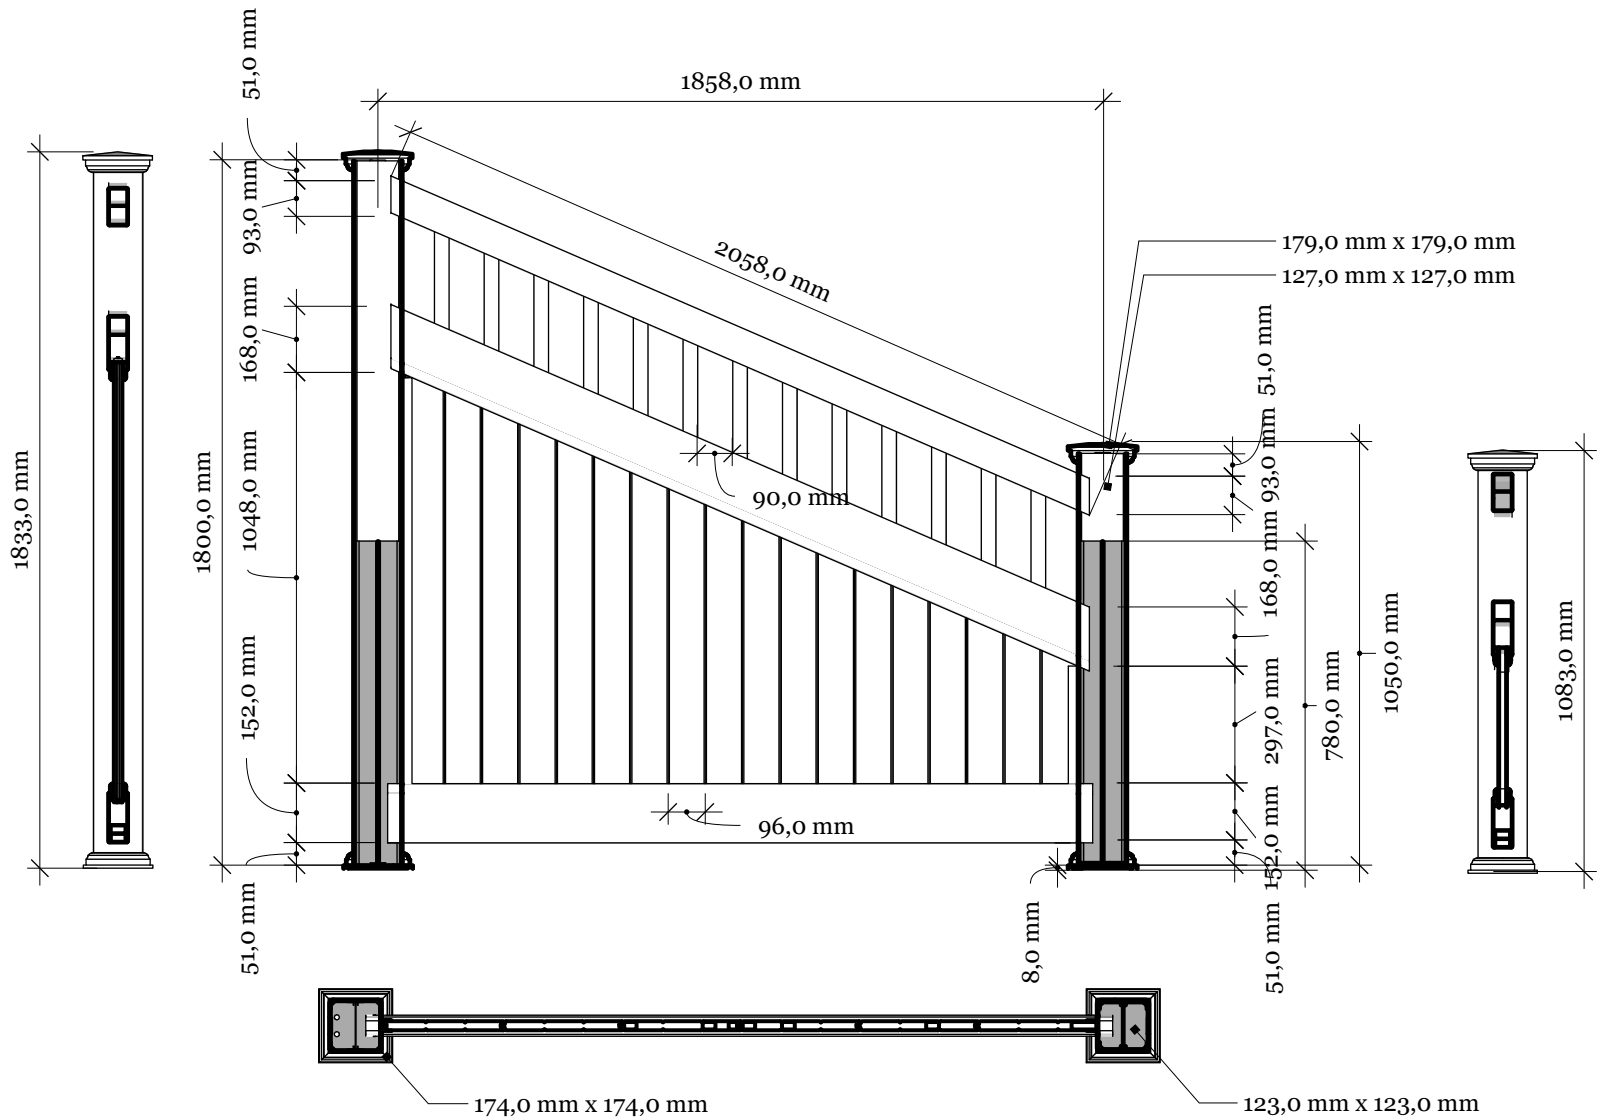

FA-4D Fønvind Diagonal 180-105 with New England top

Revisions		
	MM/DD/YY	Notes
1	14/11/17	Sheet Production - RL
2	06/10/20	Name definition, and layout update - MS
3	10/02/21	Layout update - RL
4	---/---/---	...
5	---/---/---	...