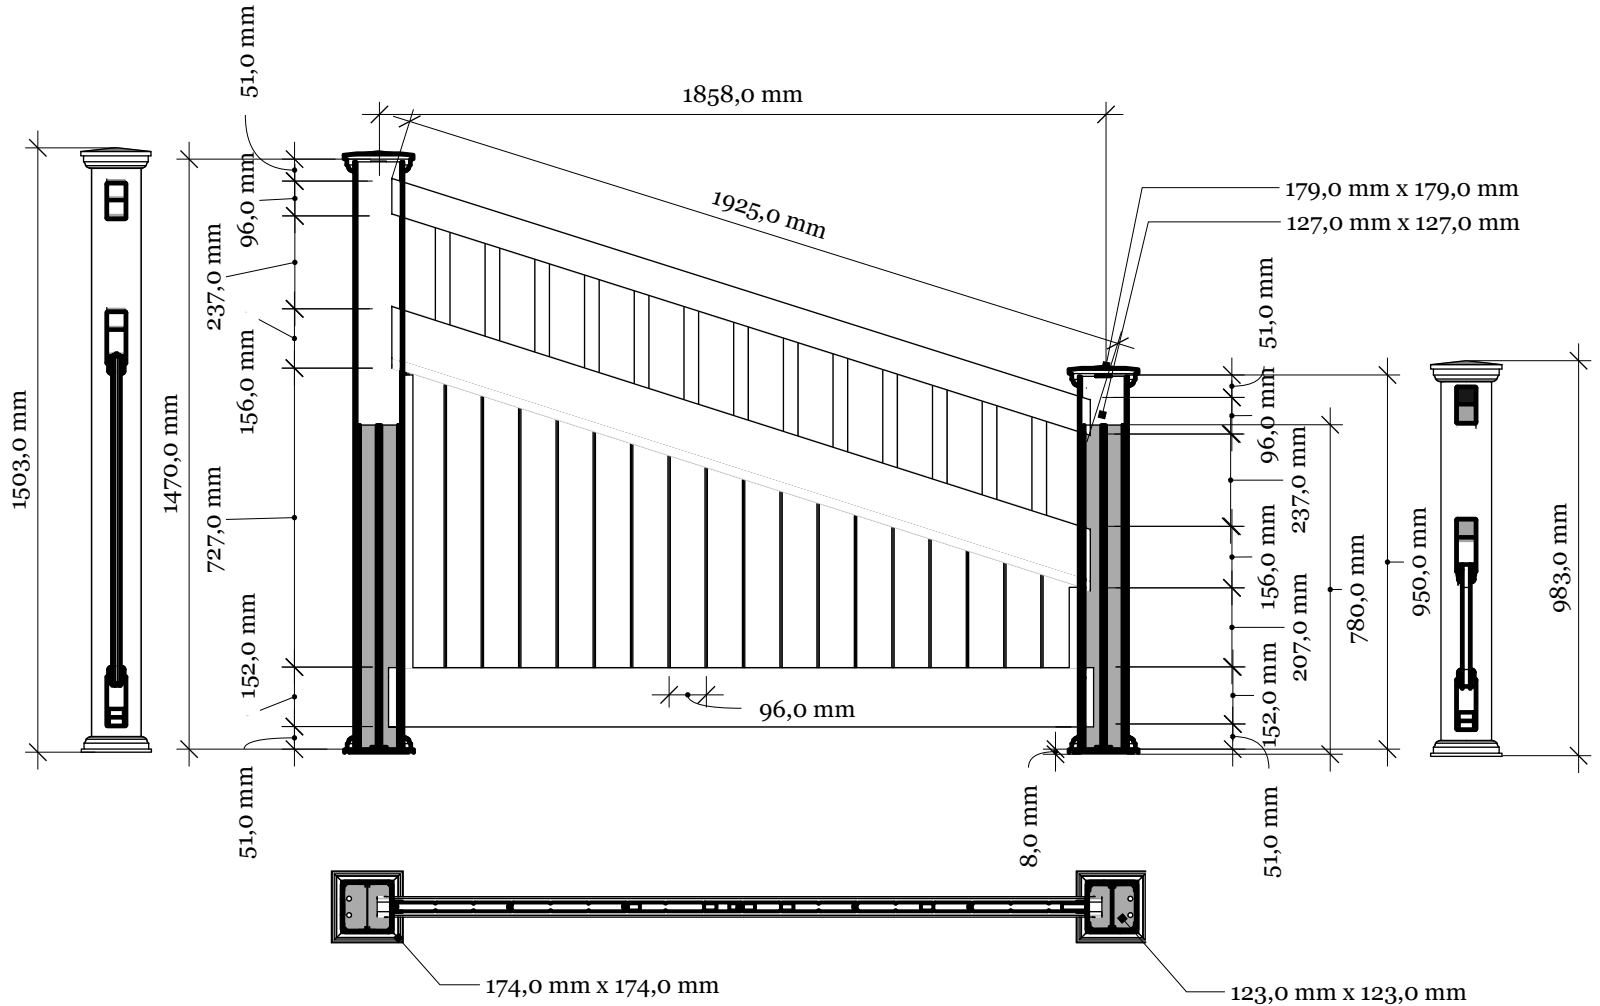

FA-4D Fønvind Diagonal 147-95 with New England top

Revisions		
MM/DD/YY	Notes	
1	14/11/17	Sheet Production - RL
2	06/10/20	Name definition, and layout update - MS
3	10/02/21	Layout update - RL
4	05/03/23	Layout update - LMS
5	--/--/--	...