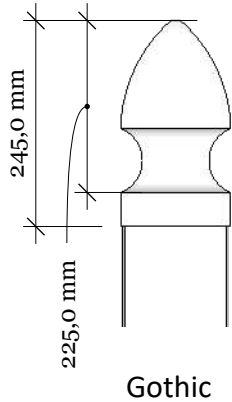

Alternative top caps

FA-4D Fønvind Diagonal 147-95 with New England top

Revisions		
MM/DD/YY	Notes	
1	14/11/17	Sheet Production - RL
2	06/10/20	Name definition, and layout update - MS
3	10/02/21	Layout update - RL
4	05/03/23	Layout update - LMS
5	--/--/--	...

FA-4D Fønvind Diagonal 147-95 with New England top

Top rail profile

Middle rail profile

Aluminum profile in bottom rail to prevent deflection

Post
127mm x 127mm

Bottom cover
174mm x 174mm.

Rigid aluminum insert in post

Bottom of insert is
123mm x 123mm
8mm thickness of alu

Dia = 12mm

KYSTGJERDET

FA-4D Fønvind Diagonal 147-95

www.kystgjerdet.com

Revisions

	MM/DD/YY	Notes
1	14/11/17	Sheet Production - RL
2	06/10/20	Name definition, and layout update - MS
3	10/02/21	Layout update - RL
4	___/___/___	...
5	___/___/___	...