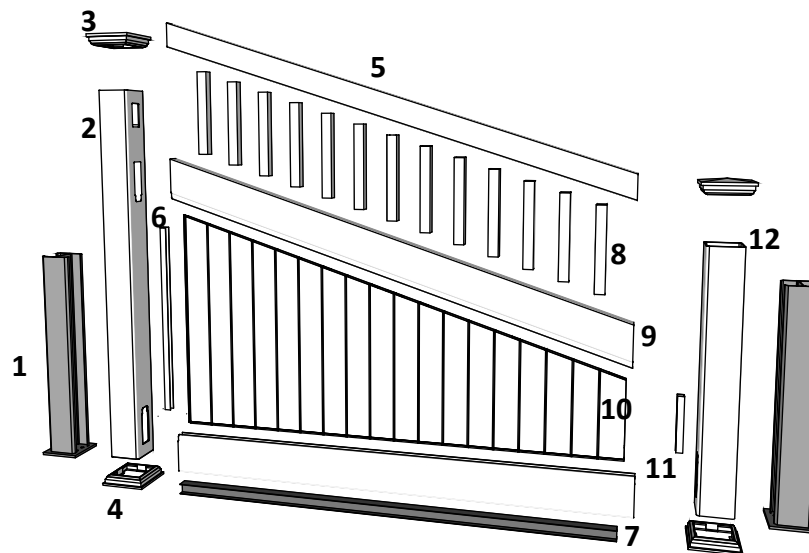

Special Post: Art. No: 101500
For pack no: 4872

Component overview for pack no: 4872

1 full section contains:

1. Aluminum inserts for posts	- Art. No: See alternatives
2. PVC post (tall)	- Art. No: 101512
3. New England top (as standard)	- Art. No: 102457
4. Bottom cover	- Art. No: 102449
5. Top rail	- Art. No: 100223
6. Endlists for panel (tall)	- Art. No: 101835
7. Bottom rail with alu. liner	- Art. No: 100400
8. 13 Pickets	- Art. No: 101646
9. Middle rail	- Art. No: 100516
10. Panel	- Art. No: 102228
11. Endlists for panel (short)	- Art. No: 101834
12. PVC post (short)	- Art. No: 101500