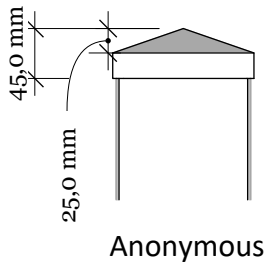

Alternative top caps