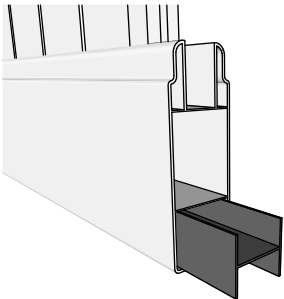

FA-4D Fønvind Diagonal 147-95 with New England top

Top rail profile

Middle rail profile

Aluminum profile in bottom rail to prevent deflection

Post
127mm x 127mm

Bottom cover
174mm x 174mm.

Rigid aluminum insert in post

Bottom of insert is
123mm x 123mm
8mm thickness of alu

Dia = 12mm

KYSTGJERDET

FA-4D Fønvind Diagonal 147-95

www.kystgjerdet.com

Revisions

	MM/DD/YY	Notes
1	14/11/17	Sheet Production - RL
2	06/10/20	Name definition, and layout update - MS
3	10/02/21	Layout update - RL
4	___/___/___	...
5	___/___/___	...