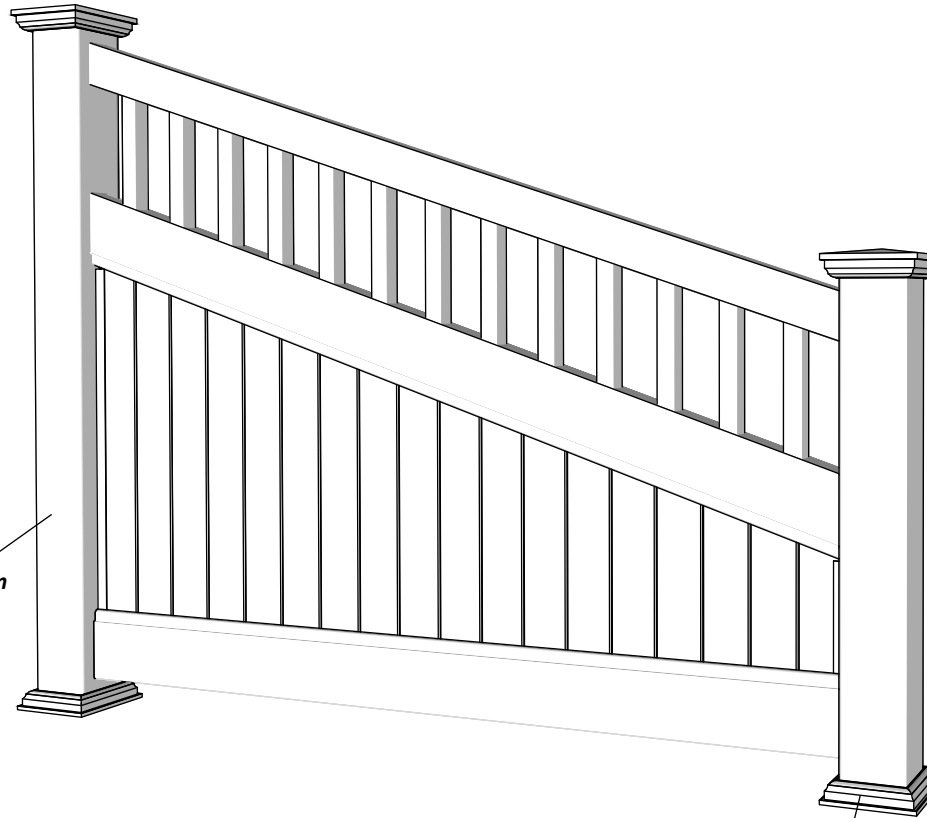

FA-4D Fønvind Diagonal 147-95 with New England top

Top rail profile

Middle rail profile

Aluminum profile in bottom rail to prevent deflection

Post
127mm x 127mm

Bottom cover
174mm x 174mm.

Rigid aluminum insert in post