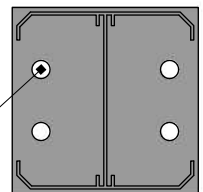

FA-4D Fønvind Diagonal 147-95 with New England top

Top rail profile

Middle rail profile

Aluminum profile in bottom rail to prevent deflection

Post
127mm x 127mm

Bottom cover
174mm x 174mm.

Rigid aluminum insert in post

Bottom of insert is
123mm x 123mm
8mm thickness of alu

Dia = 12mm

KYSTGJERDET

FA-4D Fønvind Diagonal 147-95

www.kystgjerdet.com

Revisions

	MM/DD/YY	Notes
1	14/11/17	Sheet Production - RL
2	06/10/20	Name definition, and layout update - MS
3	10/02/21	Layout update - RL
4	___/___/___	...
5	___/___/___	...

Special Post: Art. No: 101500
For pack no: 4872

Component overview for pack no: 4872

1 full section contains:

1. Aluminum inserts for posts	- Art. No: See alternatives
2. PVC post (tall)	- Art. No: 101512
3. New England top (as standard)	- Art. No: 102457
4. Bottom cover	- Art. No: 102449
5. Top rail	- Art. No: 100223
6. Endlists for panel (tall)	- Art. No: 101835
7. Bottom rail with alu. liner	- Art. No: 100400
8. 13 Pickets	- Art. No: 101646
9. Middle rail	- Art. No: 100516
10. Panel	- Art. No: 102228
11. Endlists for panel (short)	- Art. No: 101834
12. PVC post (short)	- Art. No: 101500