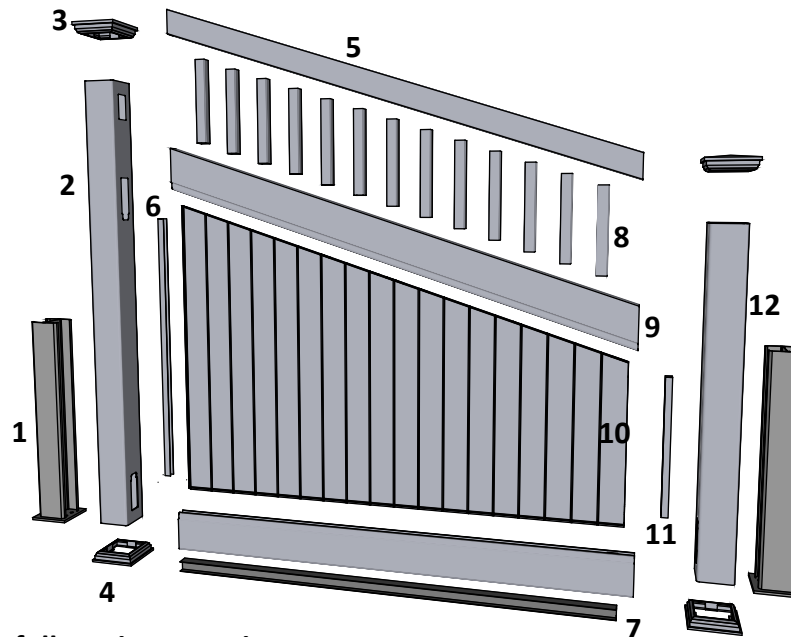

# FA-4DG Fønvind Diagonal Grey 180-125 with New England top

Top rail profile

Middle rail profile

Aluminum profile in bottom rail to prevent deflection

Post  
127mm x 127mm

Bottom cover  
174mm x 174mm.

Rigid aluminum insert in post

Bottom of insert is  
123mm x 123mm  
8mm thickness of alu

Dia = 12mm

**KYSTGJERDET**

FA-4DG Fønvind Diagonal Grey 180-125

[www.kystgjerdet.com](http://www.kystgjerdet.com)

Revisions

	MM/DD/YY	Notes
1	14/11/17	Sheet Production - RL
2	06/10/20	Name definition, and layout update - MS
3	10/02/21	Layout update - RL
4	___/___/___	...
5	___/___/___	...

A 03

A

**Alt. for component 1:**

→ Art. No: 102300

← Art. No: 102300

↓ Art. No: 102303

**Component 2 & 10:**

**Special Post: Art. No: 101528**  
*For pack no: 4880*

## Component overview for pack no: 4880

**1 full section contains:**

1. Aluminum inserts for posts	- Art. No: See alternatives
2. PVC post (tall)	- Art. No: 101528
3. New England top (as standard)	- Art. No: 102465
4. Bottom cover	- Art. No: 102451
5. Top rail	- Art. No: 100262
6. Endlists for panel (tall)	- Art. No: 101852
7. Bottom rail with alu. liner	- Art. No: 100402
8. 13 Pickets	- Art. No: 101686
9. Middle rail	- Art. No: 100539
10. Panel	- Art. No: 102235
11. Endlists for panel (short)	- Art. No: 101851
12. PVC post (short)	- Art. No: 101522