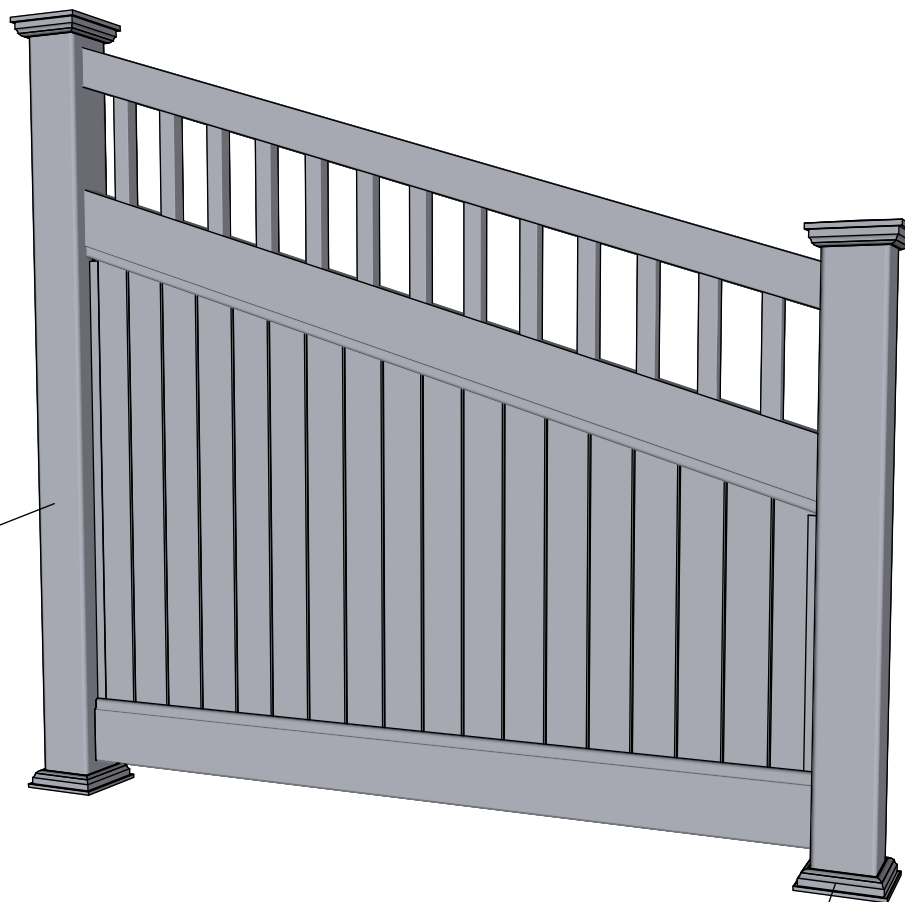

# FA-4DG Fønvind Diagonal Grey 180-125 with New England top

Top rail profile

Middle rail profile

Aluminum profile in bottom rail to prevent deflection

Post  
127mm x 127mm

Bottom cover  
174mm x 174mm.

Rigid aluminum insert in post

Bottom of insert is  
123mm x 123mm  
8mm thickness of alu

Dia = 12mm

**KYSTGJERDET**

FA-4DG Fønvind Diagonal Grey 180-125

[www.kystgjerdet.com](http://www.kystgjerdet.com)

Revisions

	MM/DD/YY	Notes
1	14/11/17	Sheet Production - RL
2	06/10/20	Name definition, and layout update - MS
3	10/02/21	Layout update - RL
4	___/___/___	...
5	___/___/___	...