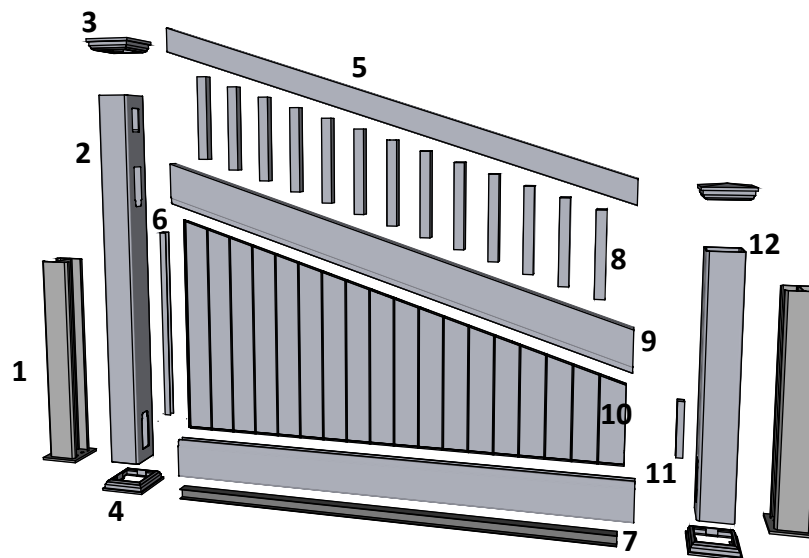

Art. No: 102300

Art. No: 102300

Art. No: 102303

**Component 2 & 10:**

Special Post: Art. No: 101541  
For pack no: 4886

Special Post: Art. No: 101516  
For pack no: 4886

## Component overview for pack no: 4886

**1 full section contains:**

1. Aluminum inserts for posts	- Art. No: See alternatives
2. PVC post (tall)	- Art. No: 101528
3. New England top (as standard)	- Art. No: 102465
4. Bottom cover	- Art. No: 102451
5. Top rail	- Art. No: 100277
6. Endlists for panel (tall)	- Art. No: 101885
7. Bottom rail with alu. liner	- Art. No: 100402
8. 13 Pickets	- Art. No: 101691
9. Middle rail	- Art. No: 100558
10. Panel	- Art. No: 102237
11. Endlists for panel (short)	- Art. No: 101884
12. PVC post (short)	- Art. No: 101516