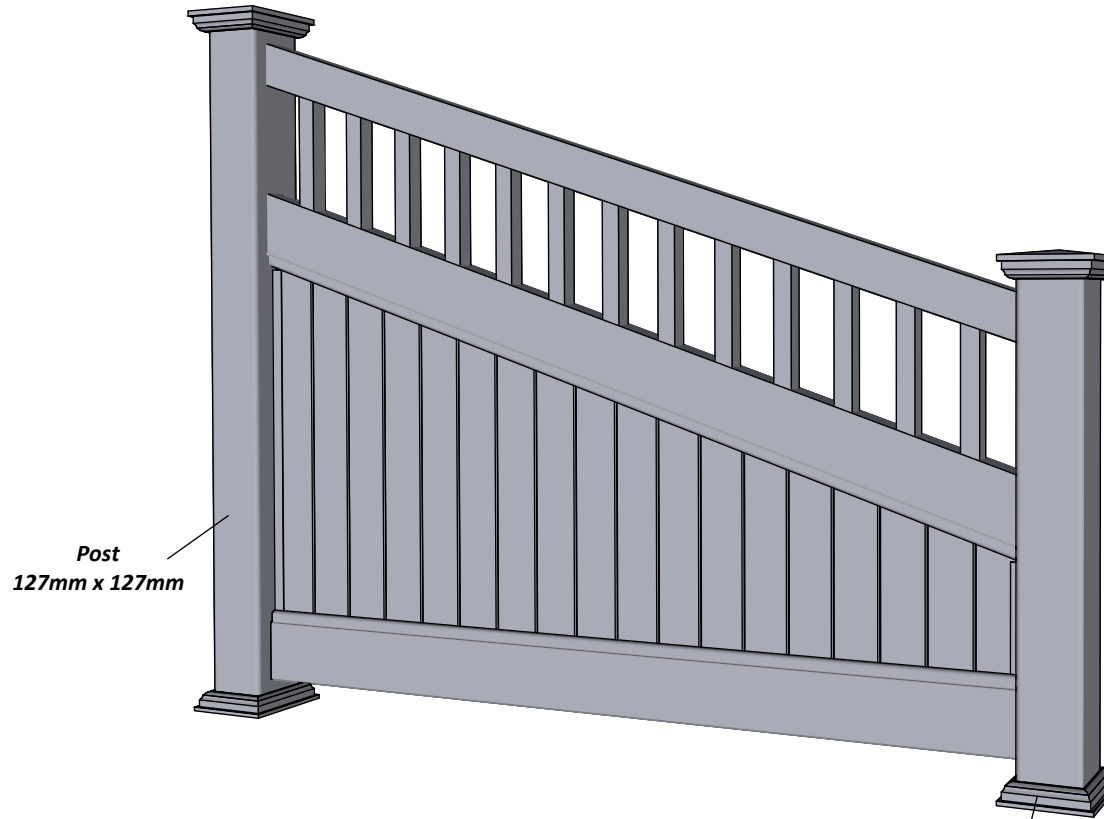

# FA-4DG Fønvind Diagonal Grey 147-95 with New England top

Top rail profile

Middle rail profile

Aluminum profile in bottom rail to prevent deflection

Post  
127mm x 127mm

Bottom cover  
174mm x 174mm.

Rigid aluminum insert in post