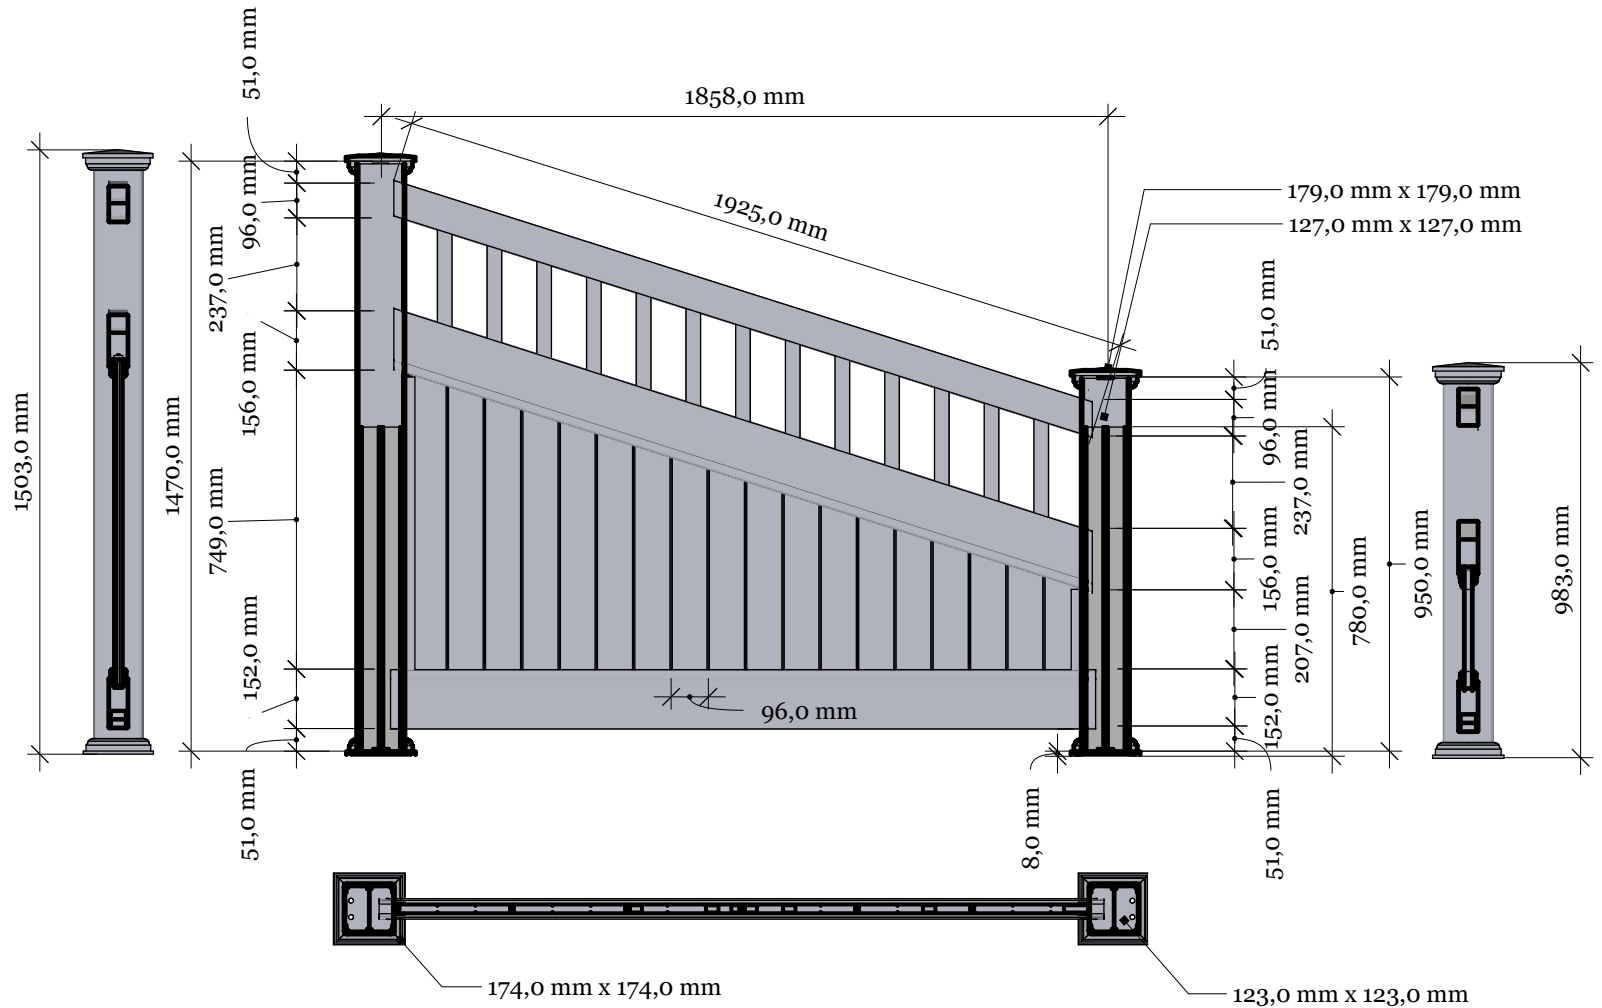

FA-4DG Fønvind Diagonal Grey 147-95 with New England top

FA-4DG Fønvind Diagonal Grey 147-95

www.kystgjerdet.com

Revisions		
	MM/DD/YY	Notes
1	14/11/17	Sheet Production - RL
2	06/10/20	Name definition, and layout update - MS
3	10/02/21	Layout update - RL
4	---/---/---	...
5	---/---/---	...

A 03