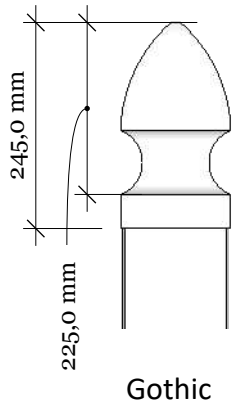

Alternative top caps