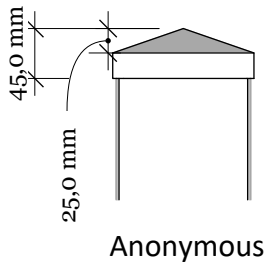

Alternative top caps