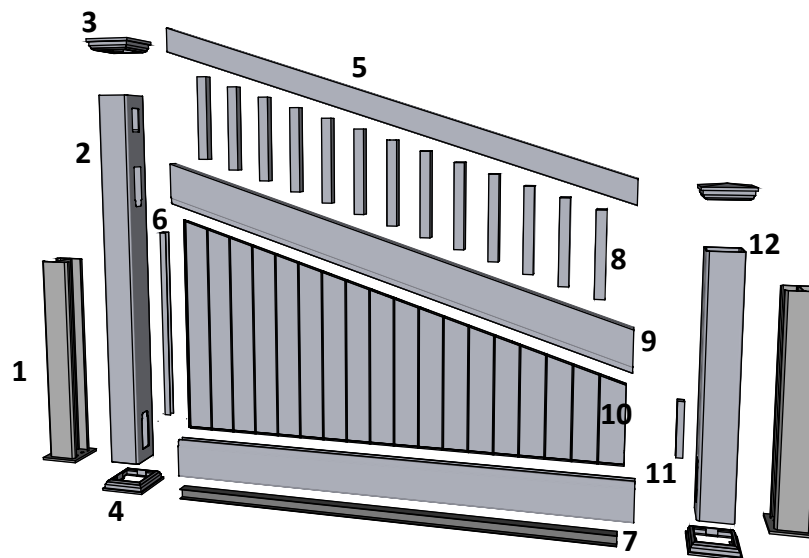

Special Post: Art. No: 101518
For pack no: 4887

Component overview for pack no: 4887

1 full section contains:

| | |
|----------------------------------|-----------------------------|
| 1. Aluminum inserts for posts | - Art. No: See alternatives |
| 2. PVC post (tall) | - Art. No: 101528 |
| 3. New England top (as standard) | - Art. No: 102465 |
| 4. Bottom cover | - Art. No: 102451 |
| 5. Top rail | - Art. No: 100276 |
| 6. Endlists for panel (tall) | - Art. No: 101887 |
| 7. Bottom rail with alu. liner | - Art. No: 100402 |
| 8. 13 Pickets | - Art. No: 101691 |
| 9. Middle rail | - Art. No: 100557 |
| 10. Panel | - Art. No: 102238 |
| 11. Endlists for panel (short) | - Art. No: 101886 |
| 12. PVC post (short) | - Art. No: 101518 |