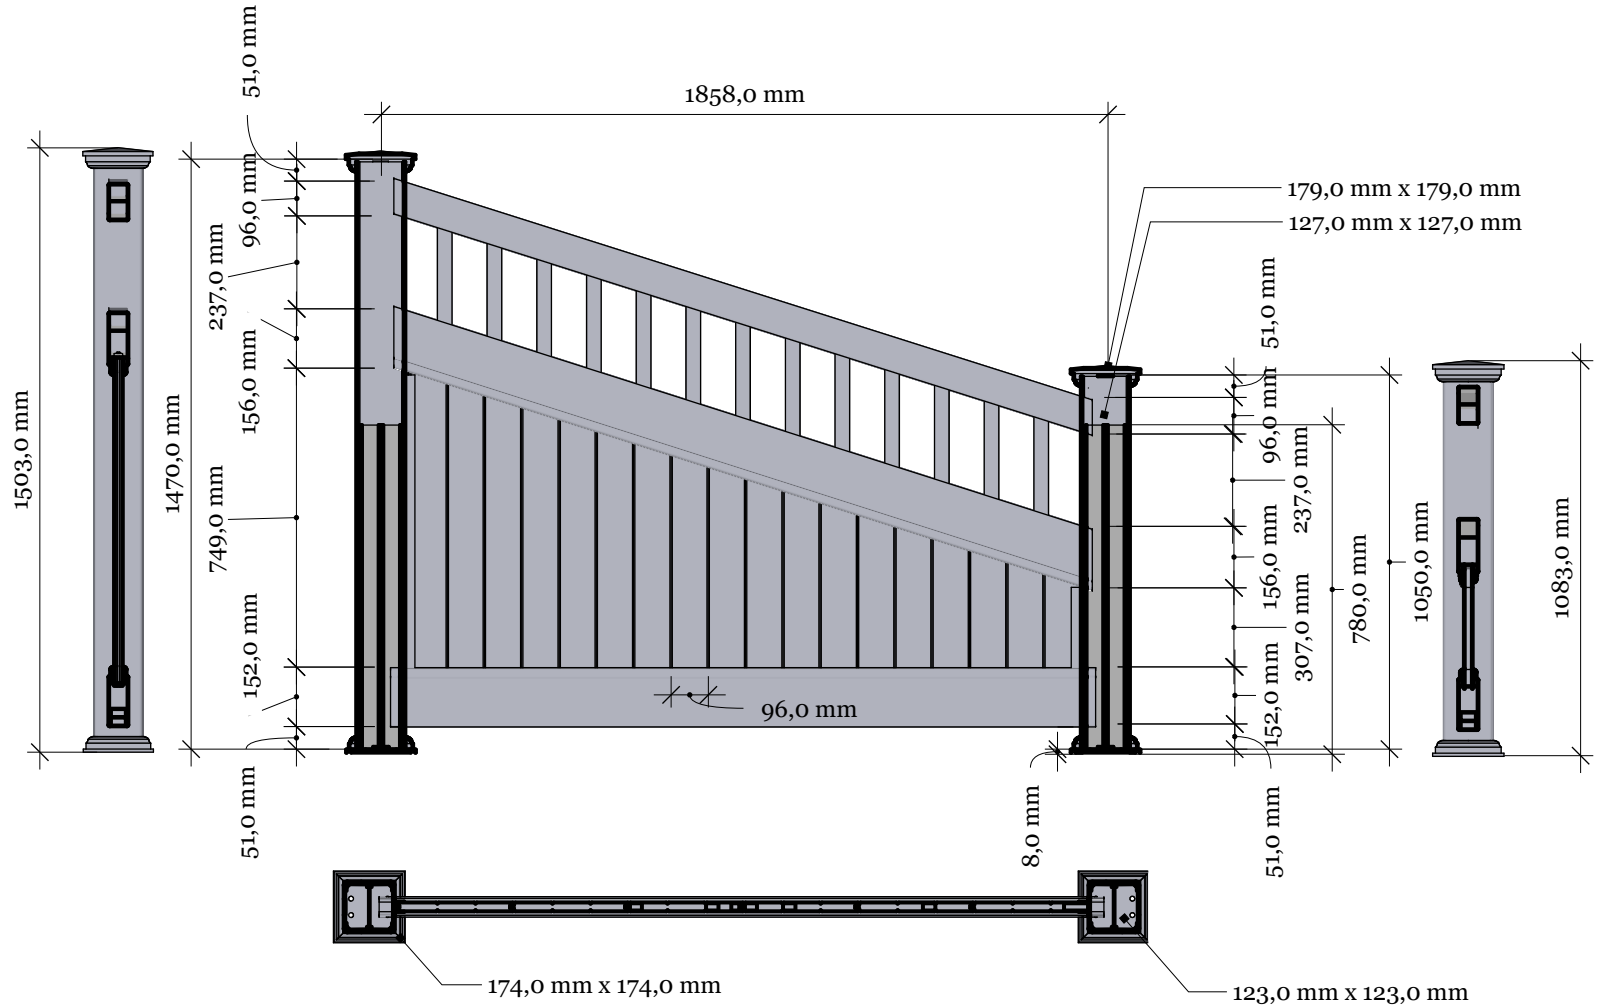

FA-4DG Fønvind Diagonal Grey 147-105 with New England top

FA-4DG Fønvind Diagonal Grey 147-105

www.kystgjerdet.com

Revisions

	MM/DD/YY	Notes
1	14/11/17	Sheet Production - RL
2	06/10/20	Name definition, and layout update - MS
3	10/02/21	Layout update - RL
4	02/02/23	Layout update - LMS
5	---/---/---	...

A 04

A