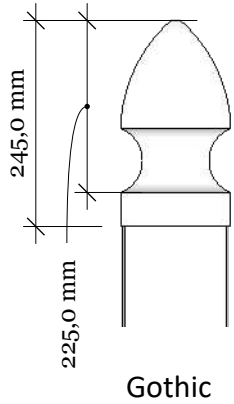

Alternative top caps