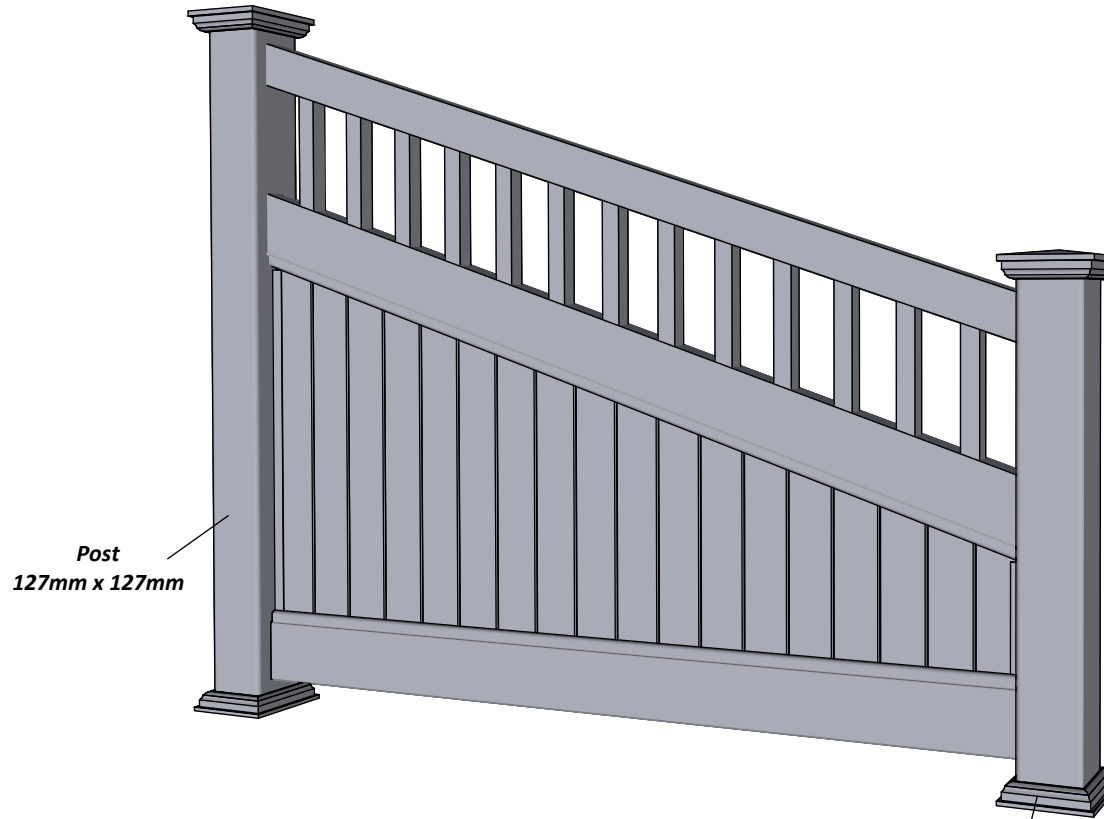

A 04

A

FA-4DG Fønvind Diagonal Grey 147-105 with New England top

Top rail profile

Middle rail profile

Aluminum profile in bottom rail to prevent deflection

Post
127mm x 127mm

Bottom cover
174mm x 174mm.

Rigid aluminum insert in post

Bottom of insert is
123mm x 123mm
8mm thickness of alu

Dia = 12mm

KYSTGJERDET

FA-4DG Fønvind Diagonal Grey 147-105

www.kystgjerdet.com

Revisions

| | MM/DD/YY | Notes |
|---|----------|---|
| 1 | 14/11/17 | Sheet Production - RL |
| 2 | 06/10/20 | Name definition, and layout update - MS |
| 3 | 10/02/21 | Layout update - RL |
| 4 | 02/03/23 | Layout update - LMS |
| 5 | --/--/-- | ... |