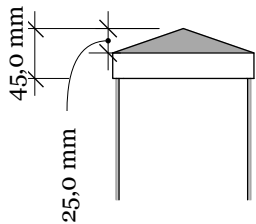

Alternative top caps

Anonymous

FA-2D Medvind Diagonal 180-95 with New England top

FA-2D Medvind Diagonal 180-95

www.kystgjerdet.com

Revisions		
	MM/DD/YY	Notes
1	14/11/17	Sheet Production - RL
2	06/10/20	Name definition, and layout update - MS
3	10/02/21	Layout update - RL
4	___/___/___	...
5	___/___/___	...