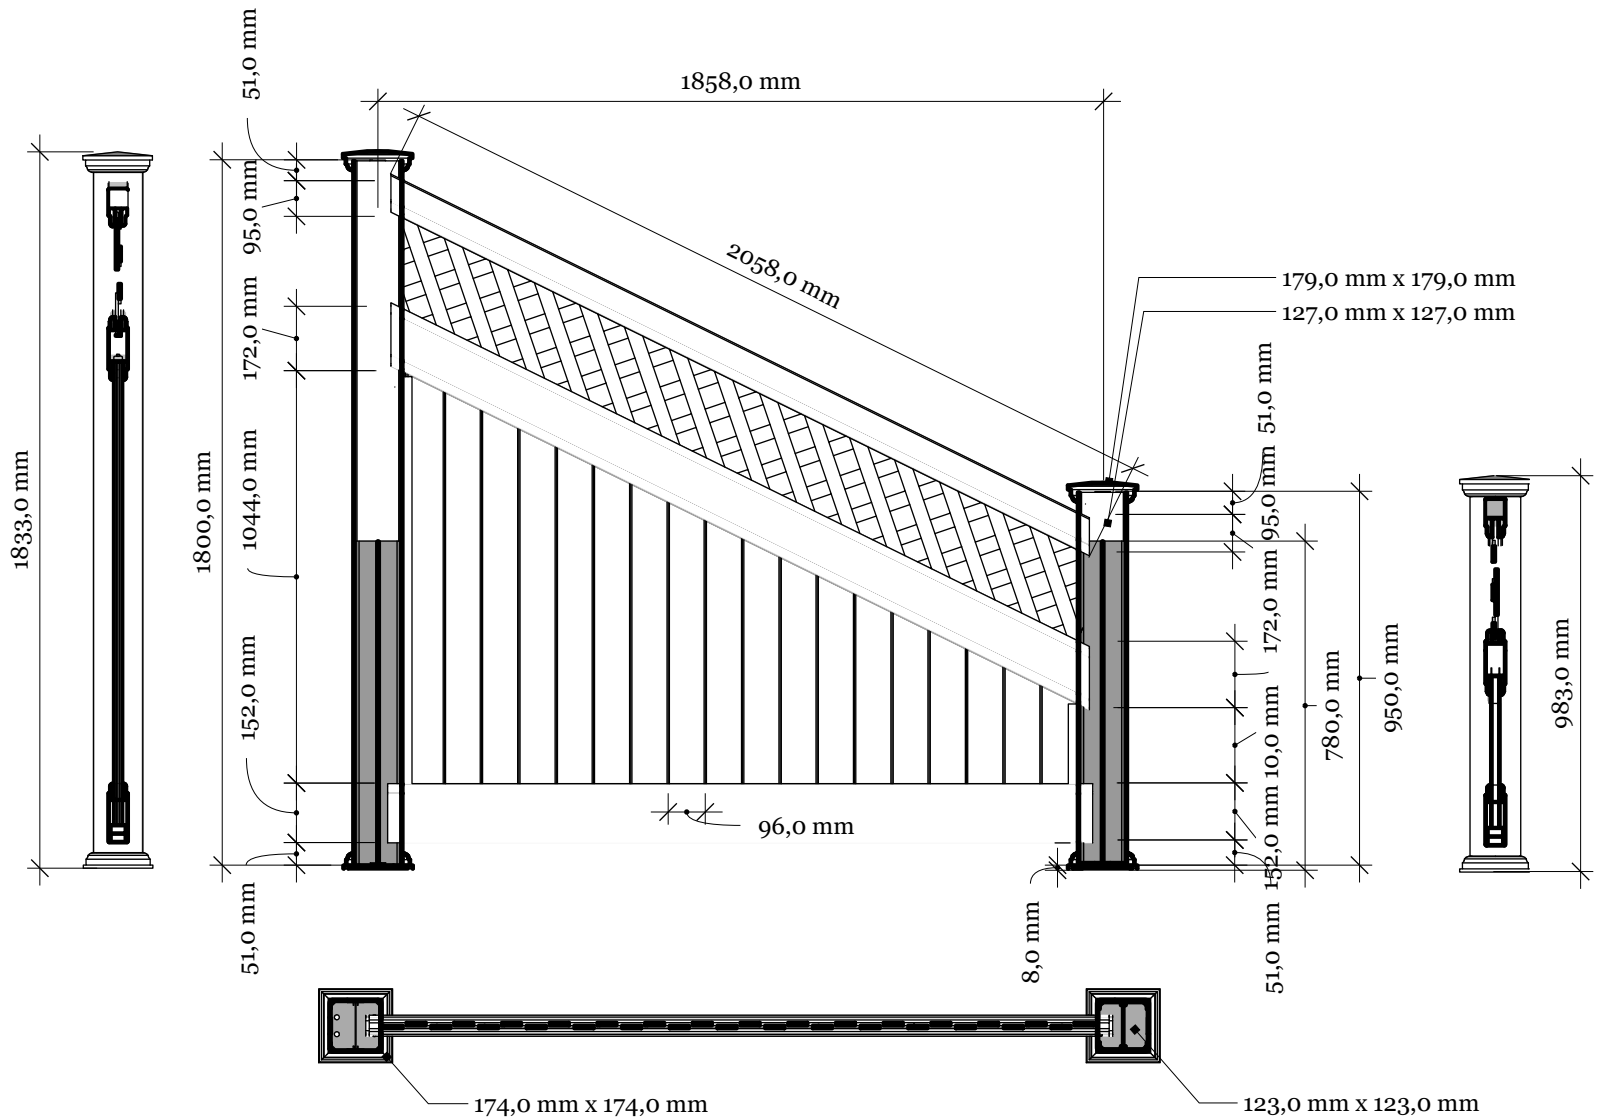

Alternative top caps

Gothic

Anonymous

FA-2D Medvind Diagonal 180-95 with New England top

FA-2D Medvind Diagonal 180-95

www.kystgjerdet.com

Revisions		
	MM/DD/YY	Notes
1	14/11/17	Sheet Production - RL
2	06/10/20	Name definition, and layout update - MS
3	10/02/21	Layout update - RL
4	___/___/___	...
5	___/___/___	...

FA-2D Medvind Diagonal 180-95 with New England top

FA-2D Medvind Diagonal 180-95

www.kystgjerdet.com

Revisions		
	MM/DD/YY	Notes
1	14/11/17	Sheet Production - RL
2	06/10/20	Name definition, and layout update - MS
3	10/02/21	Layout update - RL
4	___/___/___	...
5	___/___/___	...

Component overview for pack no: 4836

1 full section contains:

1. Aluminum inserts for posts	- Art. No: See alternatives
2. PVC post (tall)	- Art. No: 101512
3. New England top (as standard)	- Art. No: 102457
4. Bottom cover	- Art. No: 102449
5. Top rail	- Art. No: 100706
6. Endlists for panel (tall)	- Art. No: 101829
7. Bottom rail with alu. liner	- Art. No: 100400
8. Lattice	- Art. No: 101902
9. Middle rail	- Art. No: 100606
10. Panel	- Art. No: 102224
11. Endlists for panel (short)	- Art. No: 101828
12. PVC post (short)	- Art. No: 101500