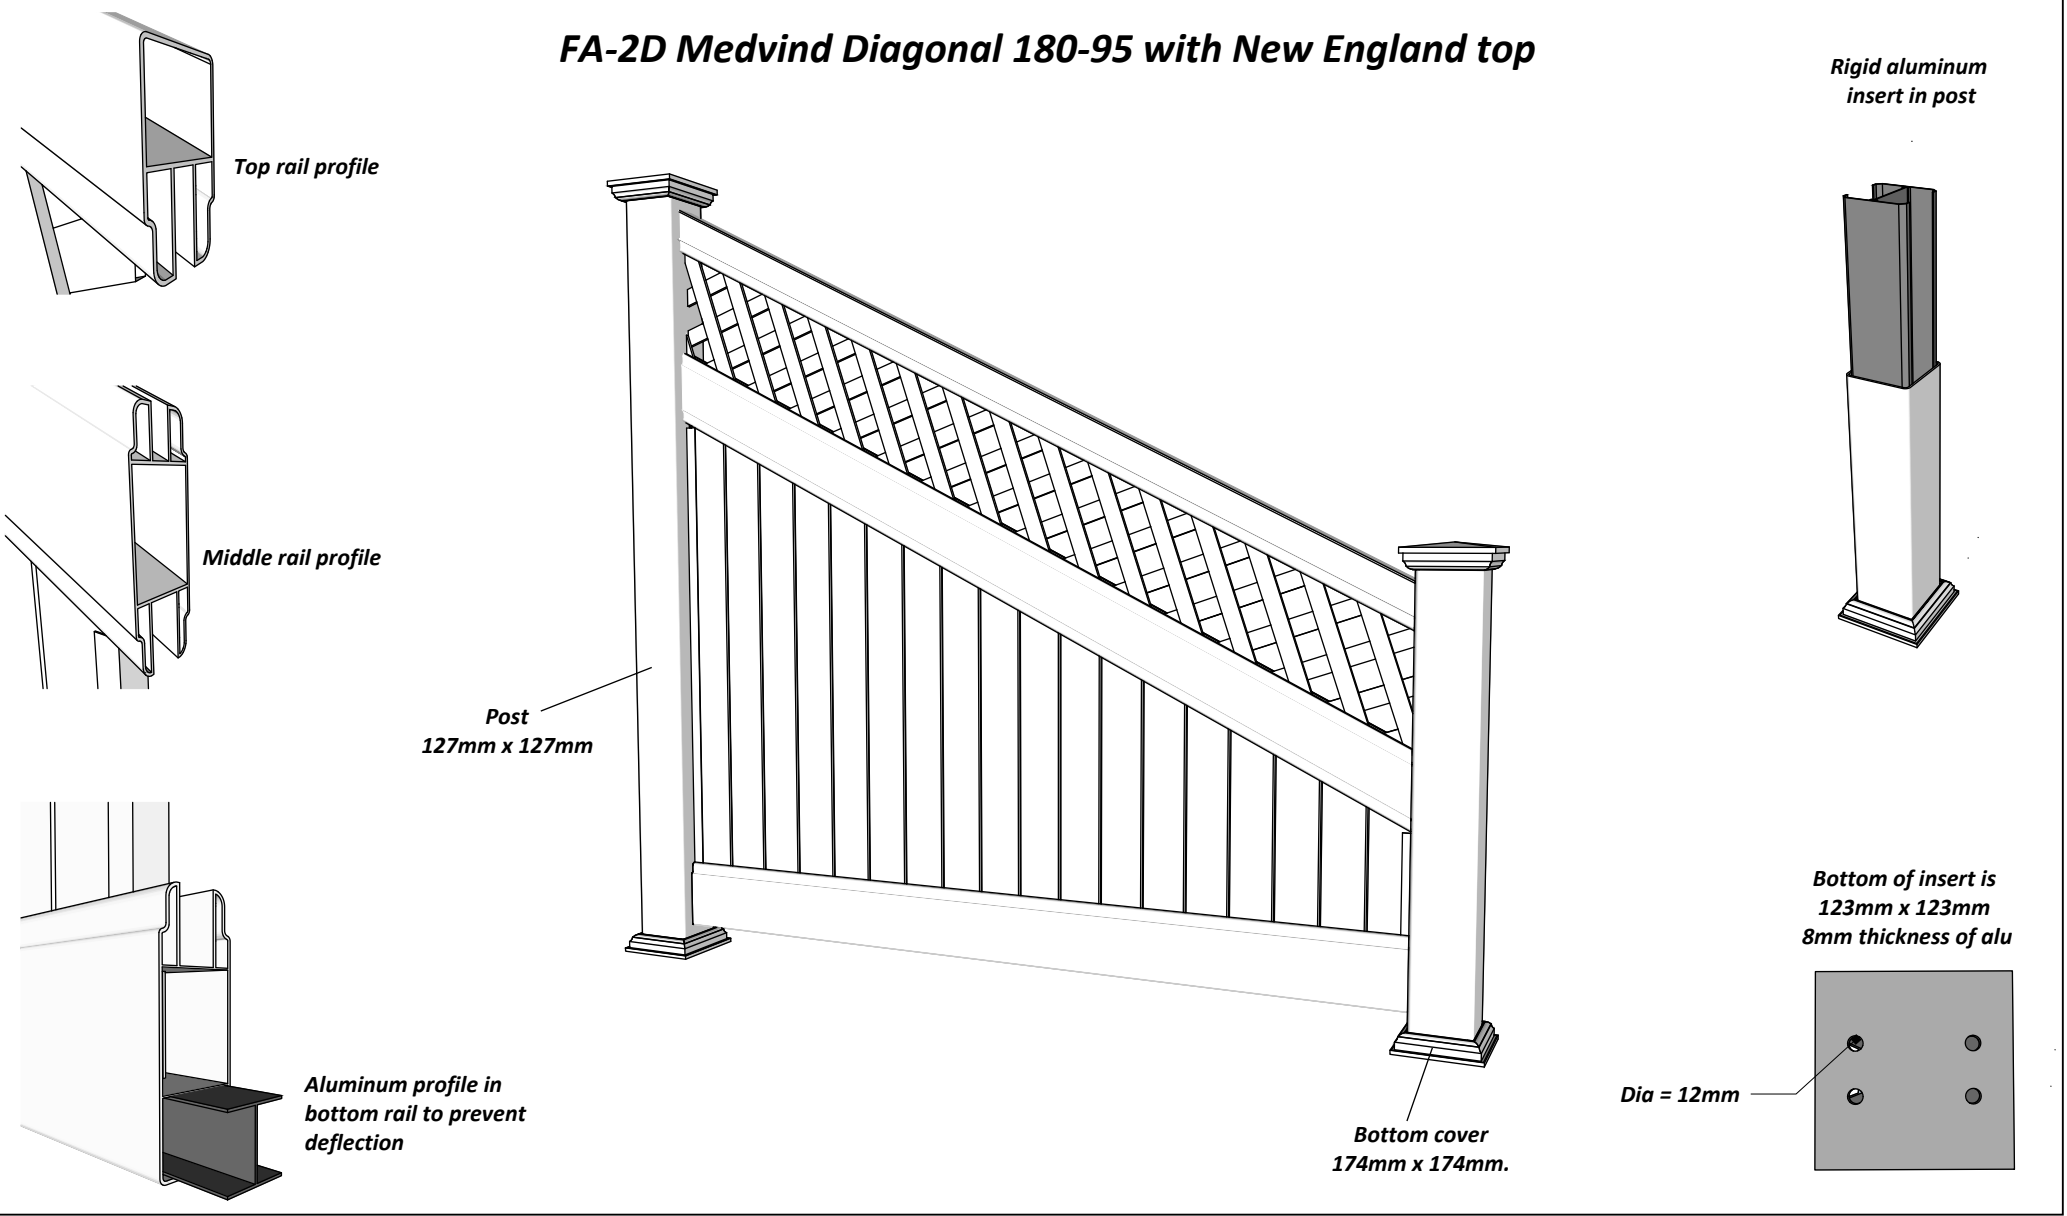

Alternative top caps

Gothic

Anonymous

FA-2D Medvind Diagonal 180-95 with New England top

FA-2D Medvind Diagonal 180-95

www.kystgjerdet.com

Revisions		
	MM/DD/YY	Notes
1	14/11/17	Sheet Production - RL
2	06/10/20	Name definition, and layout update - MS
3	10/02/21	Layout update - RL
4	___/___/___	...
5	___/___/___	...

FA-2D Medvind Diagonal 180-95 with New England top

FA-2D Medvind Diagonal 180-95

www.kystgjerdet.com

Revisions		
	MM/DD/YY	Notes
1	14/11/17	Sheet Production - RL
2	06/10/20	Name definition, and layout update - MS
3	10/02/21	Layout update - RL
4	___/___/___	...
5	___/___/___	...

Component overview for pack no: 4836

1 full section contains:

1. Aluminum inserts for posts	- Art. No: See alternatives
2. PVC post (tall)	- Art. No: 101512
3. New England top (as standard)	- Art. No: 102457
4. Bottom cover	- Art. No: 102449
5. Top rail	- Art. No: 100706
6. Endlists for panel (tall)	- Art. No: 101829
7. Bottom rail with alu. liner	- Art. No: 100400
8. Lattice	- Art. No: 101902
9. Middle rail	- Art. No: 100606
10. Panel	- Art. No: 102224
11. Endlists for panel (short)	- Art. No: 101828
12. PVC post (short)	- Art. No: 101500