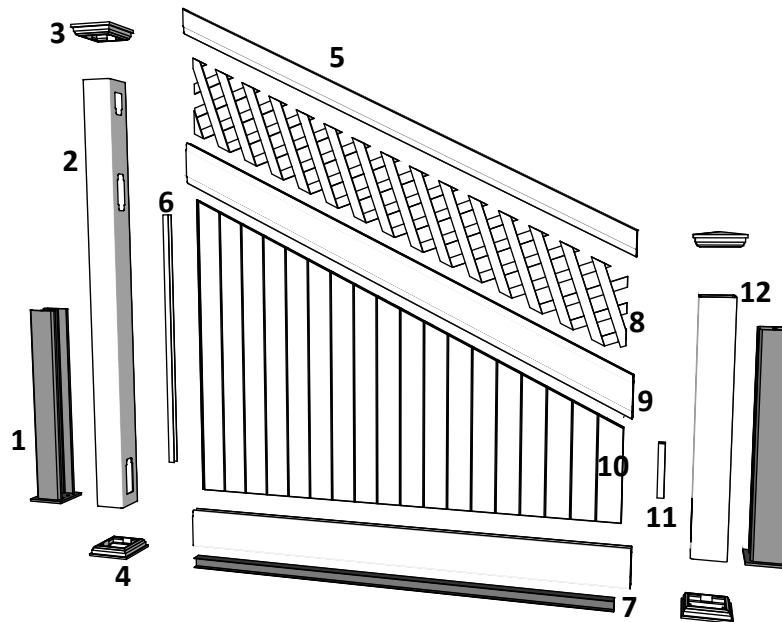

Component overview for pack no: 4836

1 full section contains:

1. Aluminum inserts for posts	- Art. No: See alternatives
2. PVC post (tall)	- Art. No: 101512
3. New England top (as standard)	- Art. No: 102457
4. Bottom cover	- Art. No: 102449
5. Top rail	- Art. No: 100706
6. Endlists for panel (tall)	- Art. No: 101829
7. Bottom rail with alu. liner	- Art. No: 100400
8. Lattice	- Art. No: 101902
9. Middle rail	- Art. No: 100606
10. Panel	- Art. No: 102224
11. Endlists for panel (short)	- Art. No: 101828
12. PVC post (short)	- Art. No: 101500