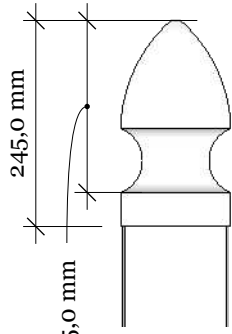

Alternative top caps

Gothic

Anonymous

FA-2D Medvind Diagonal 180-95 with New England top

FA-2D Medvind Diagonal 180-95

www.kystgjerdet.com

Revisions		
	MM/DD/YY	Notes
1	14/11/17	Sheet Production - RL
2	06/10/20	Name definition, and layout update - MS
3	10/02/21	Layout update - RL
4	___/___/___	...
5	___/___/___	...

FA-2D Medvind Diagonal 180-95 with New England top

FA-2D Medvind Diagonal 180-95

www.kystgjerdet.com

Revisions		
	MM/DD/YY	Notes
1	14/11/17	Sheet Production - RL
2	06/10/20	Name definition, and layout update - MS
3	10/02/21	Layout update - RL
4	___/___/___	...
5	___/___/___	...

Component overview for pack no: 4836

1 full section contains:

1. Aluminum inserts for posts	- Art. No: See alternatives
2. PVC post (tall)	- Art. No: 101512
3. New England top (as standard)	- Art. No: 102457
4. Bottom cover	- Art. No: 102449
5. Top rail	- Art. No: 100706
6. Endlists for panel (tall)	- Art. No: 101829
7. Bottom rail with alu. liner	- Art. No: 100400
8. Lattice	- Art. No: 101902
9. Middle rail	- Art. No: 100606
10. Panel	- Art. No: 102224
11. Endlists for panel (short)	- Art. No: 101828
12. PVC post (short)	- Art. No: 101500