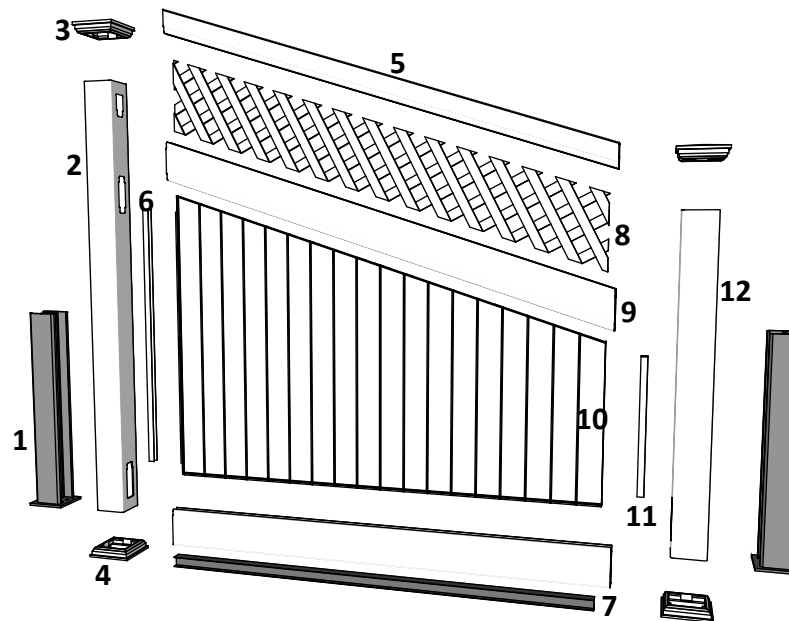

A 03

Alt. for component 1:

Art. No: 102300

Art. No: 102300

Art. No: 102303

Component 2 & 10:

Special Post: Art. No: 101512
For pack no: 4838

Special Post: Art. No: 101506
For pack no: 4838

Component overview for pack no: 4838

1 full section contains:

1. Aluminum inserts for posts	- Art. No: See alternatives
2. PVC post (tall)	- Art. No: 101512
3. New England top (as standard)	- Art. No: 102457
4. Bottom cover	- Art. No: 102449
5. Top rail	- Art. No: 100704
6. Endlists for panel (tall)	- Art. No: 101833
7. Bottom rail with alu. liner	- Art. No: 100400
8. Lattice	- Art. No: 101904
9. Middle rail	- Art. No: 100604
10. Panel	- Art. No: 102226
11. Endlists for panel (short)	- Art. No: 101832
12. PVC post (short)	- Art. No: 101506