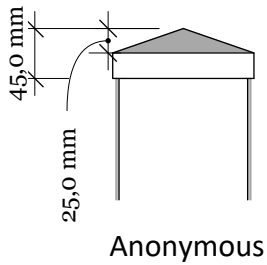

Alternative top caps

FA-2D Medvind Diagonal 180-125 with New England top

Revisions		
	MM/DD/YY	Notes
1	14/11/17	Sheet Production - RL
2	06/10/20	Name definition, and layout update - MS
3	10/02/21	Layout update - RL
4	___/___/___	...
5	___/___/___	...