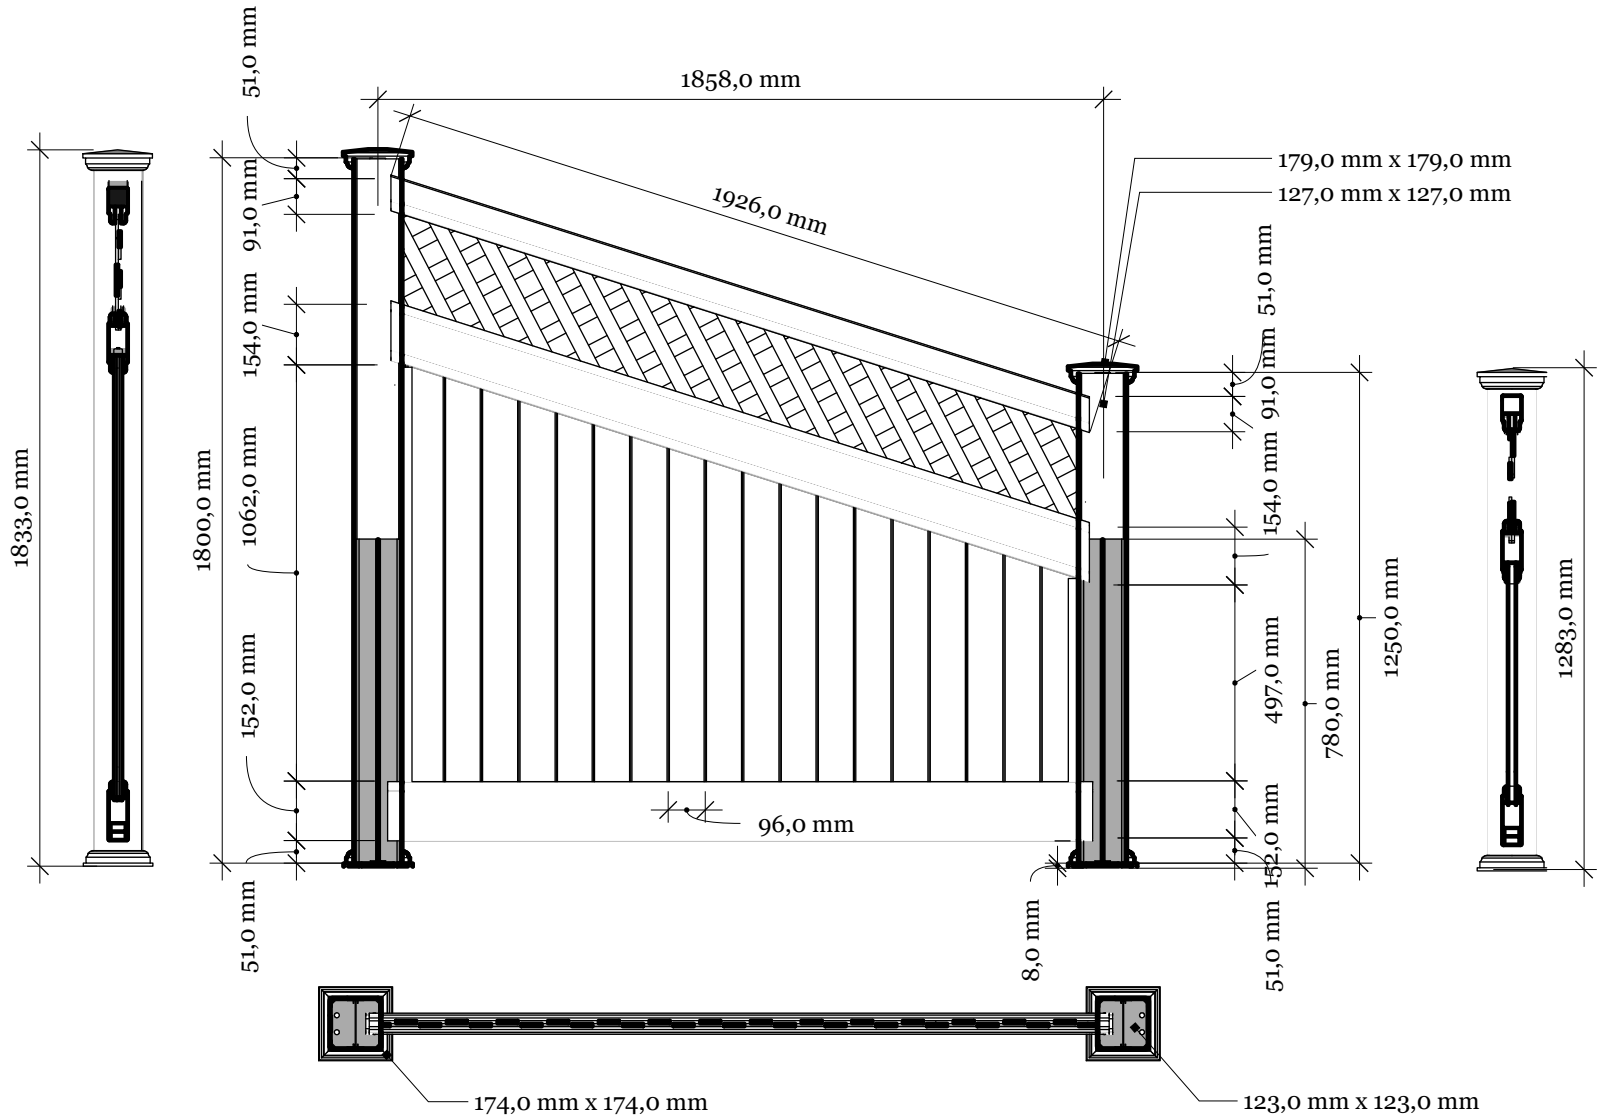

Alternative top caps

FA-2D Medvind Diagonal 180-125 with New England top

Revisions		
	MM/DD/YY	Notes
1	14/11/17	Sheet Production - RL
2	06/10/20	Name definition, and layout update - MS
3	10/02/21	Layout update - RL
4	___/___/___	...
5	___/___/___	...

Component overview for pack no: 4838

1 full section contains:

1. Aluminum inserts for posts	- Art. No: See alternatives
2. PVC post (tall)	- Art. No: 101512
3. New England top (as standard)	- Art. No: 102457
4. Bottom cover	- Art. No: 102449
5. Top rail	- Art. No: 100704
6. Endlists for panel (tall)	- Art. No: 101833
7. Bottom rail with alu. liner	- Art. No: 100400
8. Lattice	- Art. No: 101904
9. Middle rail	- Art. No: 100604
10. Panel	- Art. No: 102226
11. Endlists for panel (short)	- Art. No: 101832
12. PVC post (short)	- Art. No: 101506