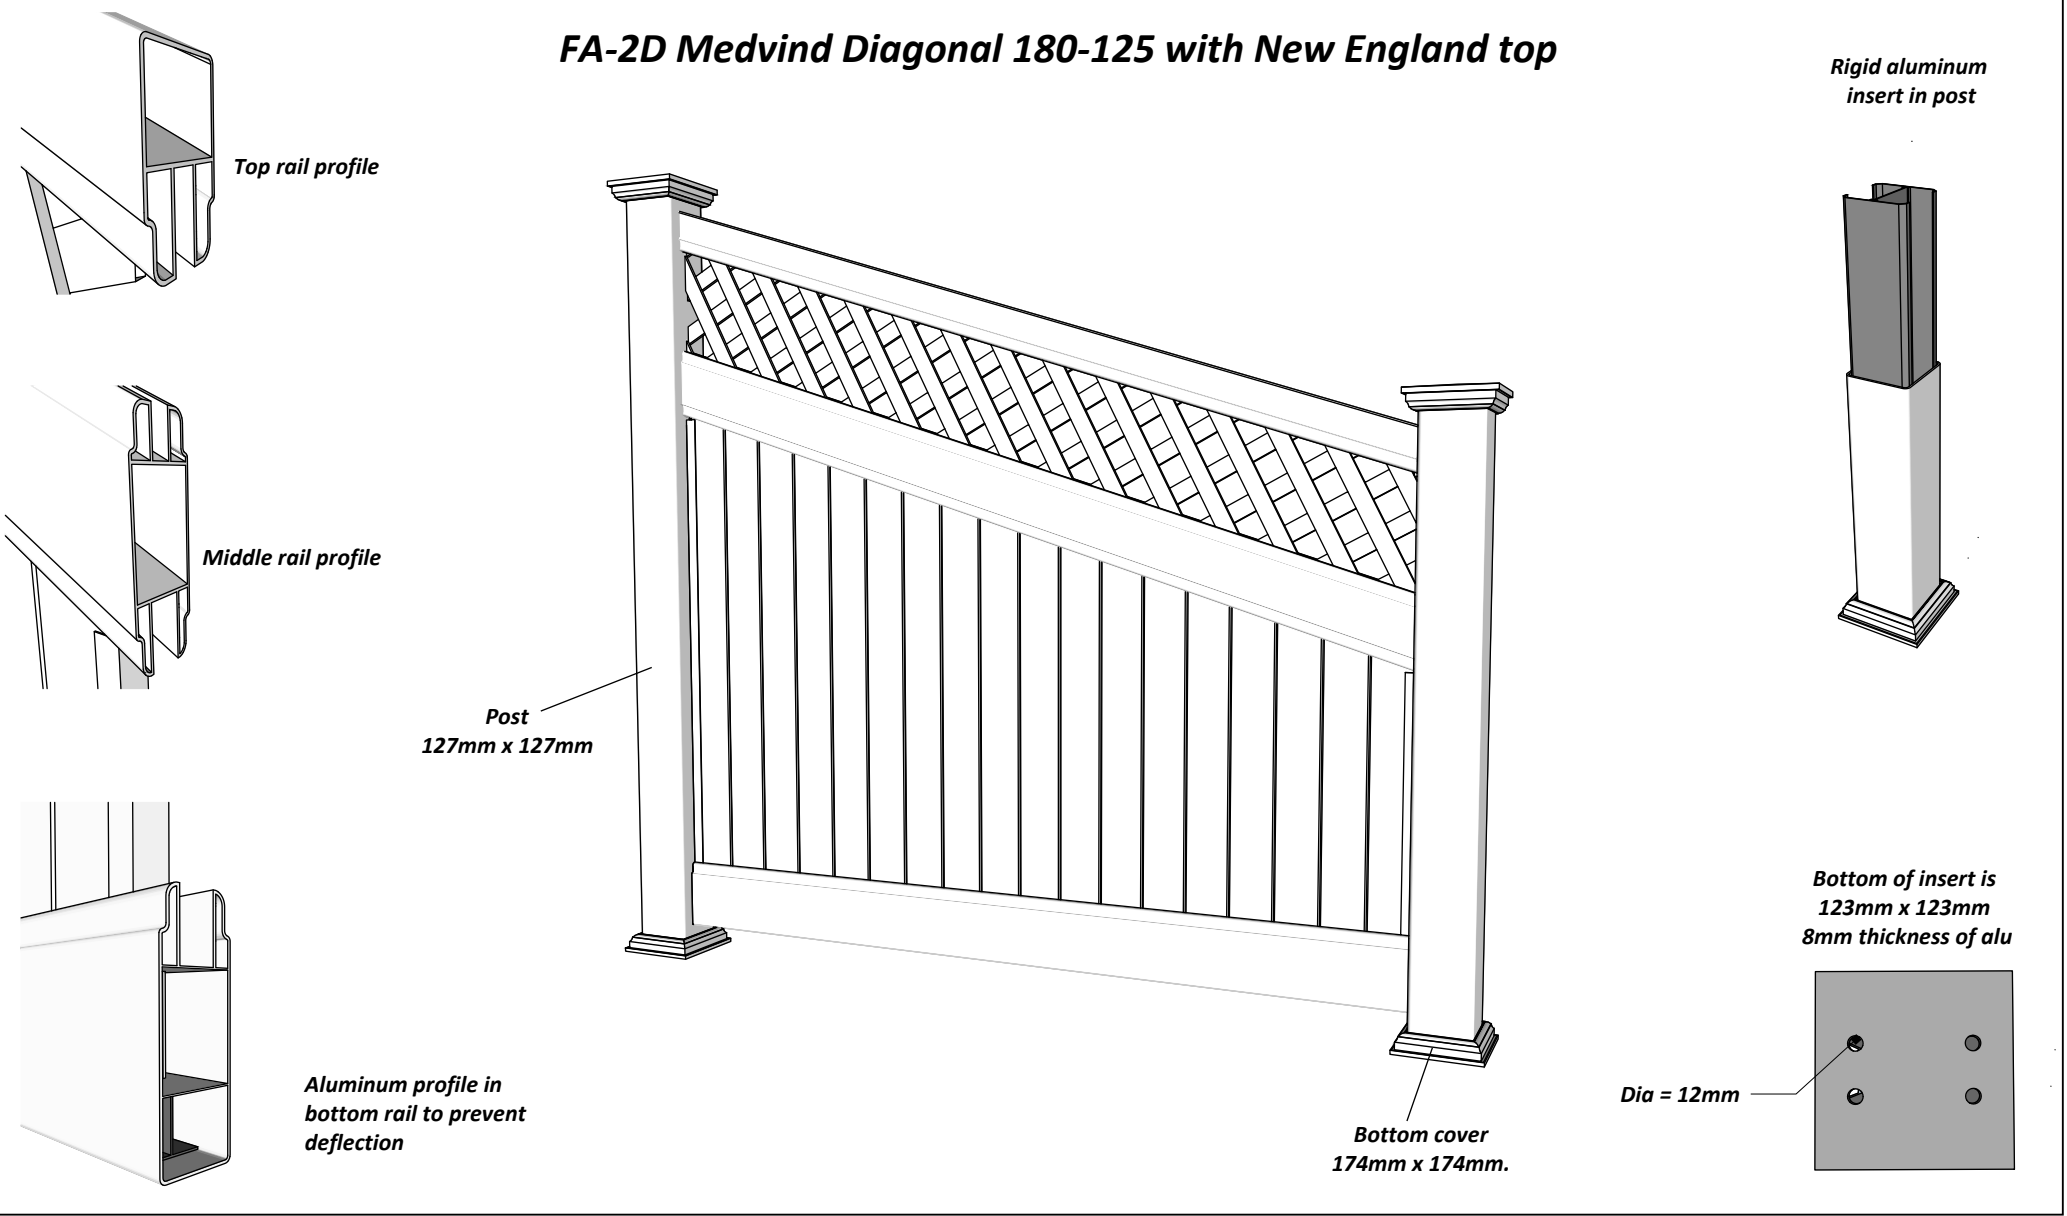

FA-2D Medvind Diagonal 180-125 with New England top

FA-2D Medvind Diagonal 180-125

www.kystgjerdet.com

Revisions		
	MM/DD/YY	Notes
1	14/11/17	Sheet Production - RL
2	06/10/20	Name definition, and layout update - MS
3	10/02/21	Layout update - RL
4	___/___/___	...
5	___/___/___	...

A 03