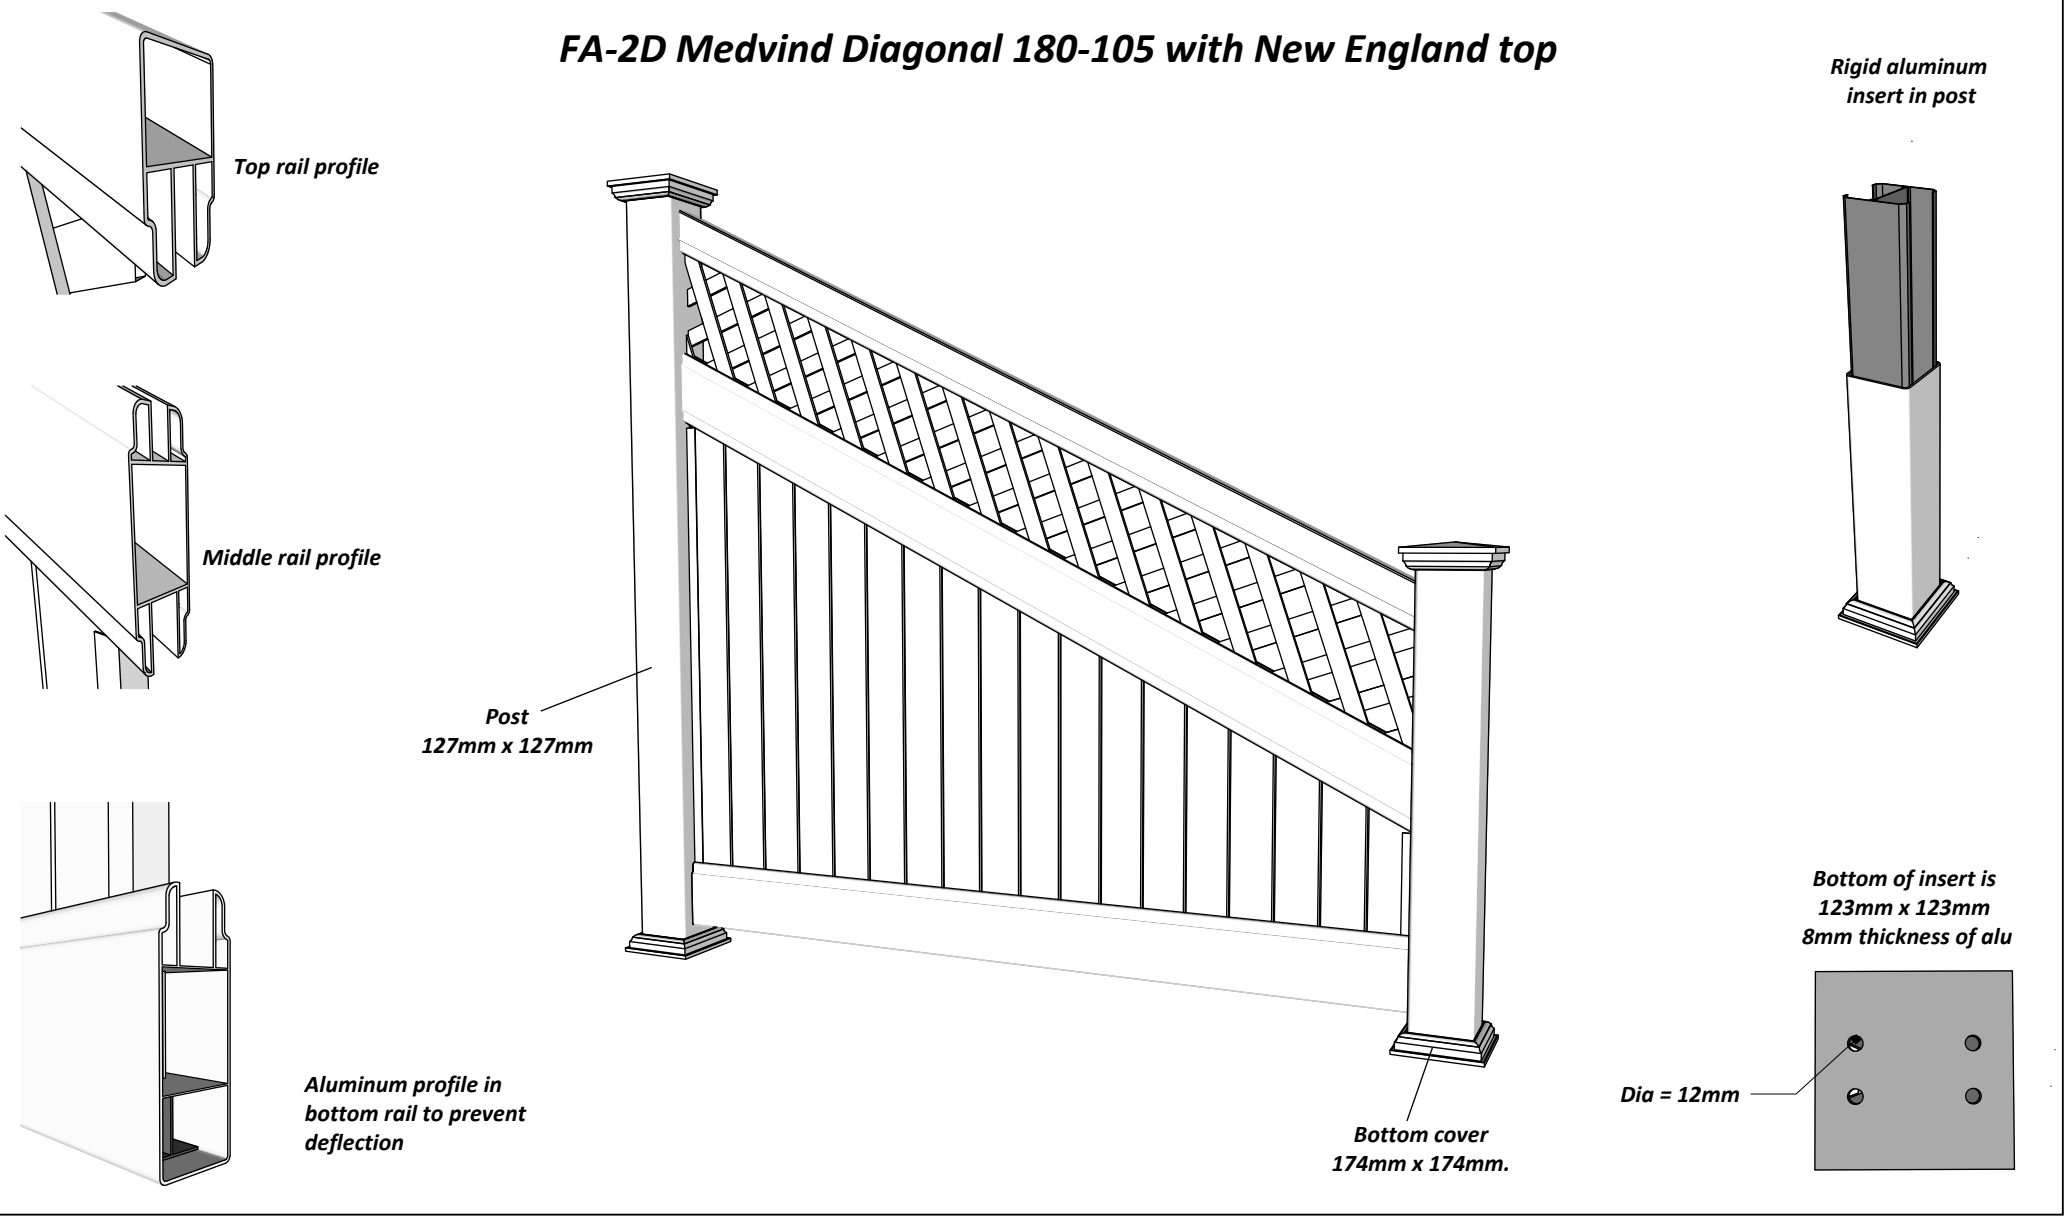

FA-2D Medvind Diagonal 180-105 with New England top

FA-2D Medvind Diagonal 180-105
www.kystgjerdet.com

Revisions		
	MM/DD/YY	Notes
1	14/11/17	Sheet Production - RL
2	06/10/20	Name definition, and layout update - MS
3	10/02/21	Layout update - RL
4	___/___/___	...
5	___/___/___	...

A 03

Component overview for pack no: 4837

1 full section contains:

1. Aluminum inserts for posts	- Art. No: See alternatives
2. PVC post (tall)	- Art. No: 101512
3. New England top (as standard)	- Art. No: 102457
4. Bottom cover	- Art. No: 102449
5. Top rail	- Art. No: 100705
6. Endlists for panel (tall)	- Art. No: 101831
7. Bottom rail with alu. liner	- Art. No: 100400
8. Lattice	- Art. No: 101903
9. Middle rail	- Art. No: 100605
10. Panel	- Art. No: 102225
11. Endlists for panel (short)	- Art. No: 101830
12. PVC post (short)	- Art. No: 101502