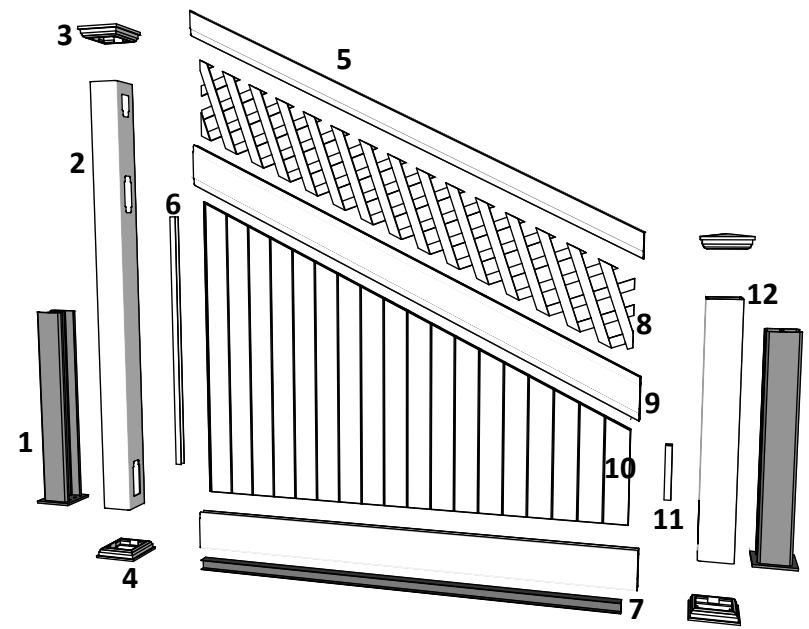

FA-2D Medvind Diagonal 180-105 with New England top

FA-2D Medvind Diagonal 180-105
www.kystgjerdet.com

Revisions		
	MM/DD/YY	Notes
1	14/11/17	Sheet Production - RL
2	06/10/20	Name definition, and layout update - MS
3	10/02/21	Layout update - RL
4	___/___/___	...
5	___/___/___	...

A 03

Component overview for pack no: 4837

1 full section contains:

1. Aluminum inserts for posts	- Art. No: See alternatives
2. PVC post (tall)	- Art. No: 101512
3. New England top (as standard)	- Art. No: 102457
4. Bottom cover	- Art. No: 102449
5. Top rail	- Art. No: 100705
6. Endlists for panel (tall)	- Art. No: 101831
7. Bottom rail with alu. liner	- Art. No: 100400
8. Lattice	- Art. No: 101903
9. Middle rail	- Art. No: 100605
10. Panel	- Art. No: 102225
11. Endlists for panel (short)	- Art. No: 101830
12. PVC post (short)	- Art. No: 101502

Additional posts can be purchased separately:

Tall Special Post - Pack no: 8813

Short Special Post - Pack no: 8803

FA-2D Medvind Diagonal 180-105

www.kystgjerdet.com

Revisions		
1	14/11/17	Sheet Production - RL
2	06/10/20	Name definition, and layout update - MS
3	10/02/21	Layout update - RL
4	02/03/23	Layout update - LMS
5	--/--/--	...