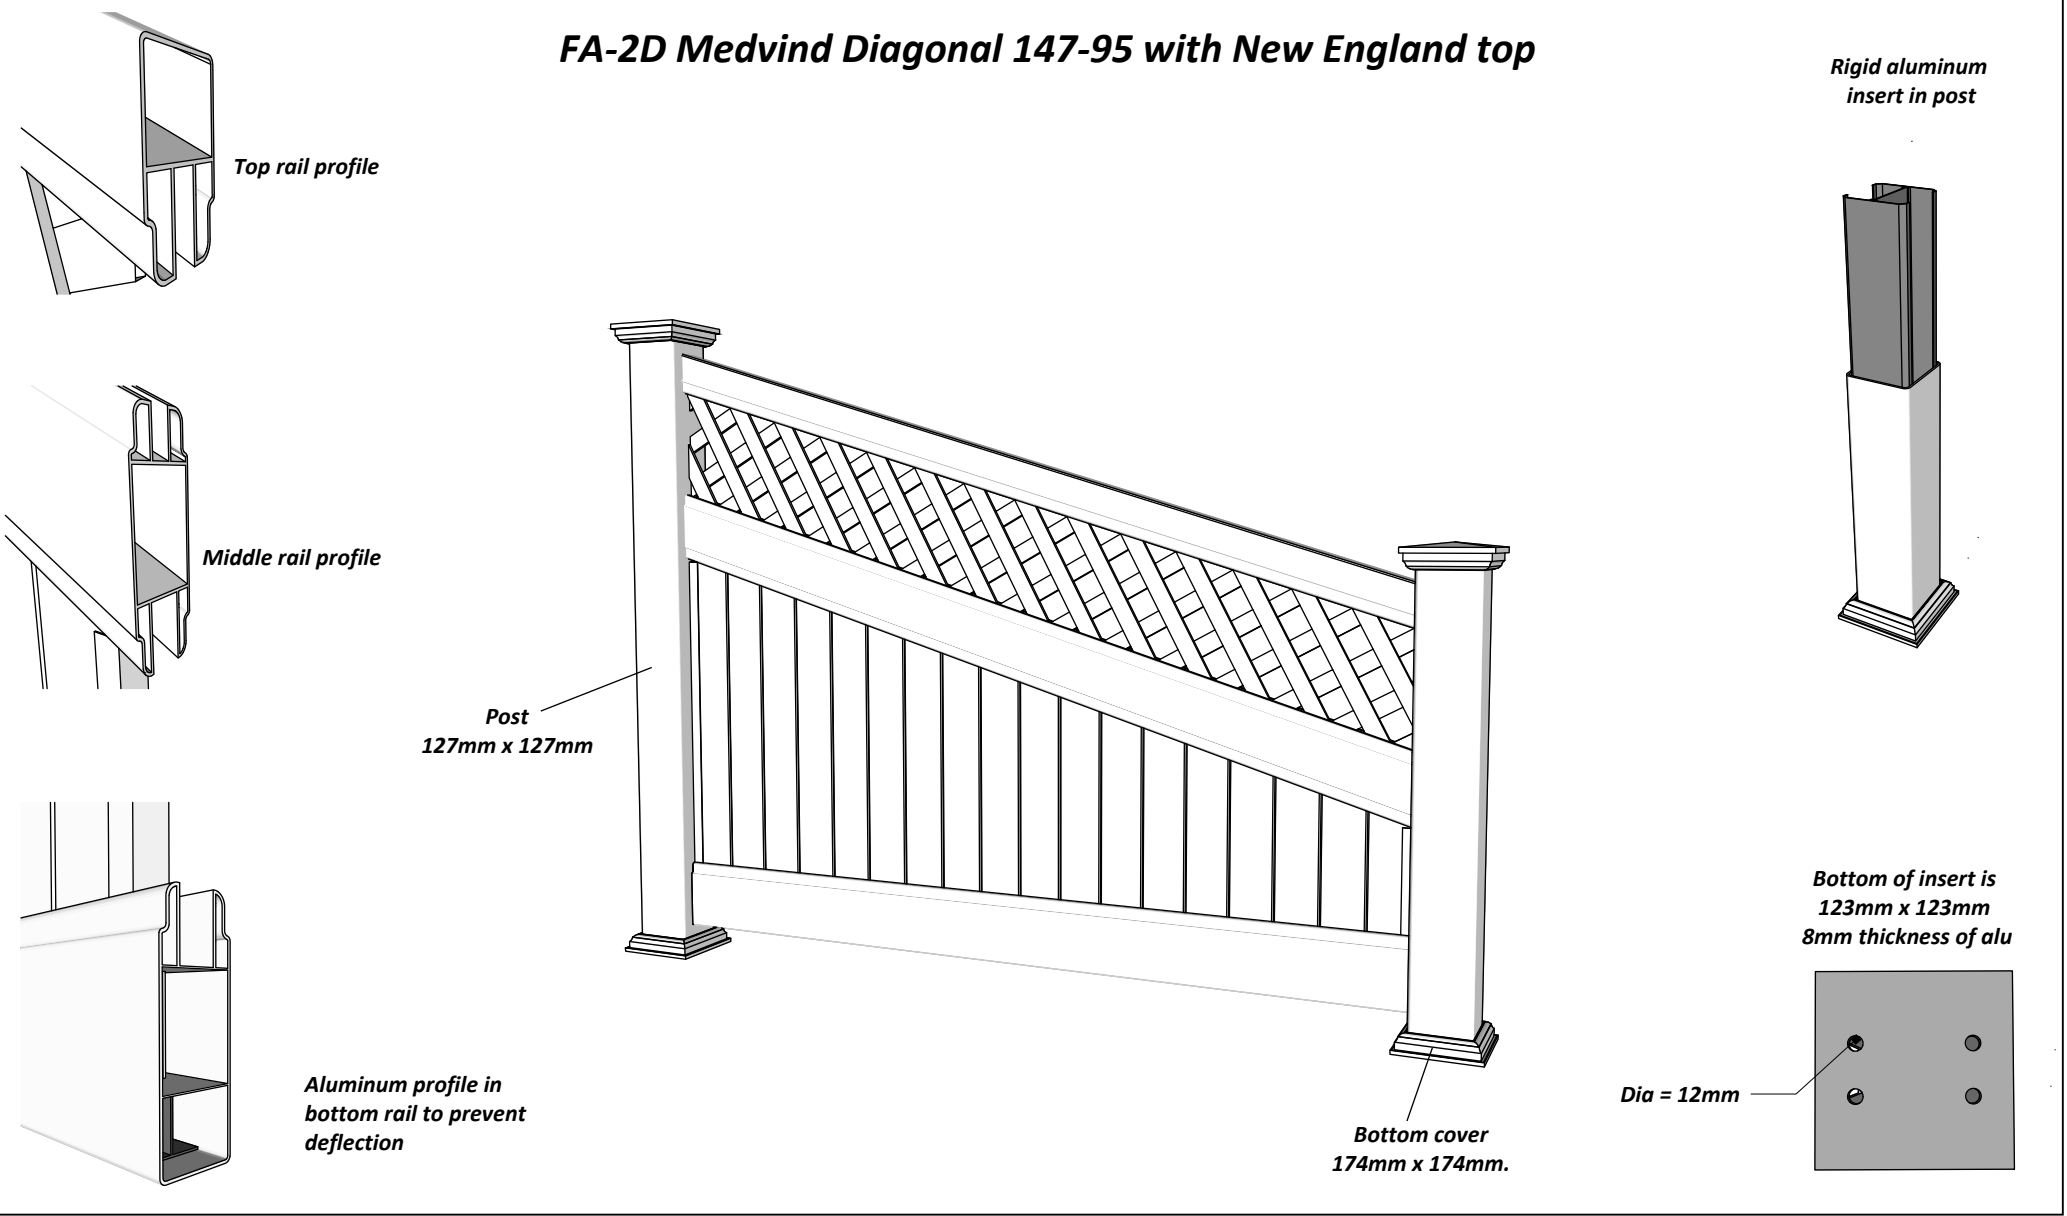

# FA-2D Medvind Diagonal 147-95 with New England top

**FA-2D Medvind Diagonal 147-95**

**www.kystgjerdet.com**

Revisions		
	MM/DD/YY	Notes
1	14/11/17	Sheet Production - RL
2	06/10/20	Name definition, and layout update - MS
3	10/02/21	Layout update - RL
4	___/___/___	...
5	___/___/___	...

## Component overview for pack no: 4844

**1 full section contains:**

1. Aluminum inserts for posts	- Art. No: See alternatives
2. PVC post (tall)	- Art. No: 101539
3. New England top (as standard)	- Art. No: 102457
4. Bottom cover	- Art. No: 102449
5. Top rail	- Art. No: 100703
6. Endlists for panel (tall)	- Art. No: 101834
7. Bottom rail with alu. liner	- Art. No: 100400
8. Lattice	- Art. No: 101905
9. Middle rail	- Art. No: 100602
10. Panel	- Art. No: 102228
11. Endlists for panel (short)	- Art. No: 101834
12. PVC post (short)	- Art. No: 101500