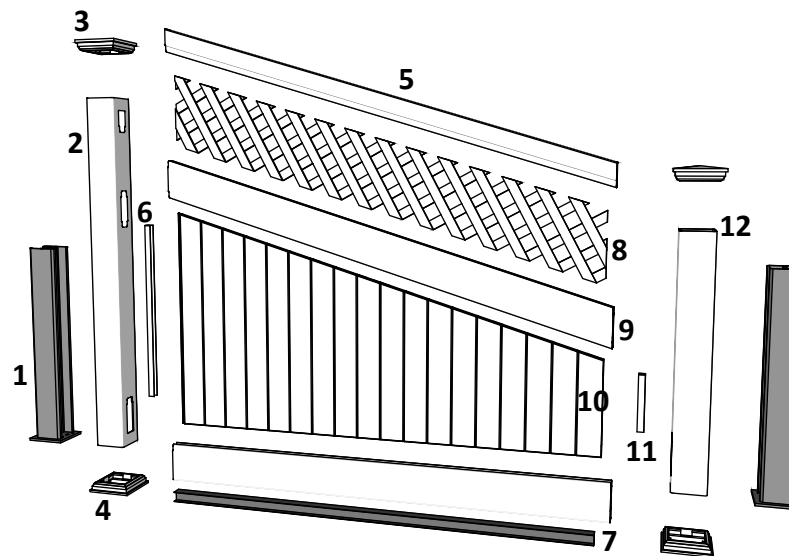

**A 03**

**Alt. for component 1:**

Art. No: 102300

Art. No: 102300

Art. No: 102303

**Component 2 & 10:**

Special Post: Art. No: 101539  
For pack no: 4844

Special Post: Art. No: 101500  
For pack no: 4844

## Component overview for pack no: 4844

**1 full section contains:**

1. Aluminum inserts for posts	- Art. No: See alternatives
2. PVC post (tall)	- Art. No: 101539
3. New England top (as standard)	- Art. No: 102457
4. Bottom cover	- Art. No: 102449
5. Top rail	- Art. No: 100703
6. Endlists for panel (tall)	- Art. No: 101834
7. Bottom rail with alu. liner	- Art. No: 100400
8. Lattice	- Art. No: 101905
9. Middle rail	- Art. No: 100602
10. Panel	- Art. No: 102228
11. Endlists for panel (short)	- Art. No: 101834
12. PVC post (short)	- Art. No: 101500