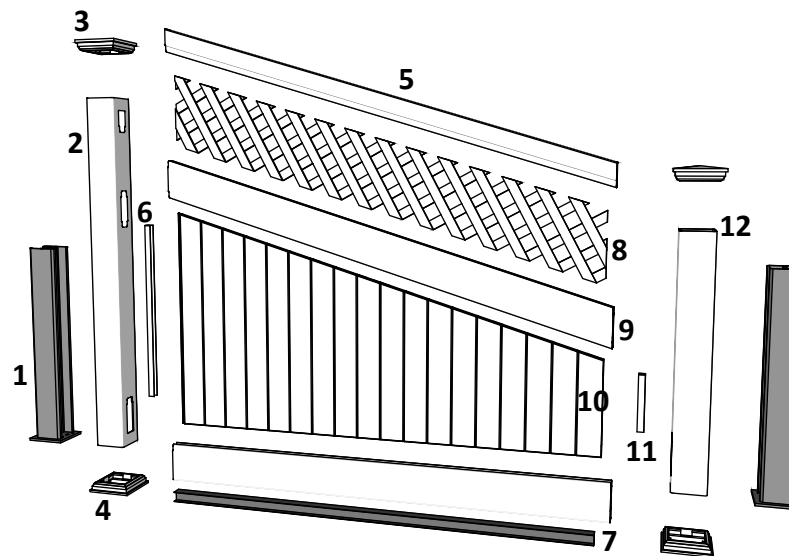

A 03

Alt. for component 1:

Art. No: 102300

Art. No: 102300

Art. No: 102303

Component 2 & 10:

Special Post: Art. No: 101539
For pack no: 4845

Special Post: Art. No: 101502
For pack no: 4845

Component overview for pack no: 4845

1 full section contains:

1. Aluminum inserts for posts	- Art. No: See alternatives
2. PVC post (tall)	- Art. No: 101539
3. New England top (as standard)	- Art. No: 102457
4. Bottom cover	- Art. No: 102449
5. Top rail	- Art. No: 100702
6. Endlists for panel (tall)	- Art. No: 101837
7. Bottom rail with alu. liner	- Art. No: 100400
8. Lattice	- Art. No: 101906
9. Middle rail	- Art. No: 100601
10. Panel	- Art. No: 102229
11. Endlists for panel (short)	- Art. No: 101836
12. PVC post (short)	- Art. No: 101502