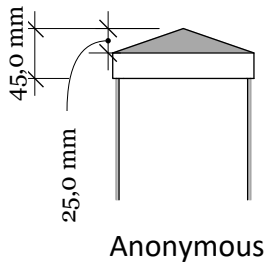

Alternative top caps

FA-2D Medvind Diagonal 147-105 with New England top

FA-2D Medvind Diagonal 147-105

www.kystgjerdet.com

Revisions		
MM/DD/YY	Notes	
1	14/11/17	Sheet Production - RL
2	06/10/20	Name definition, and layout update - MS
3	10/02/21	Layout update - RL
4	---/---/---	...
5	---/---/---	...