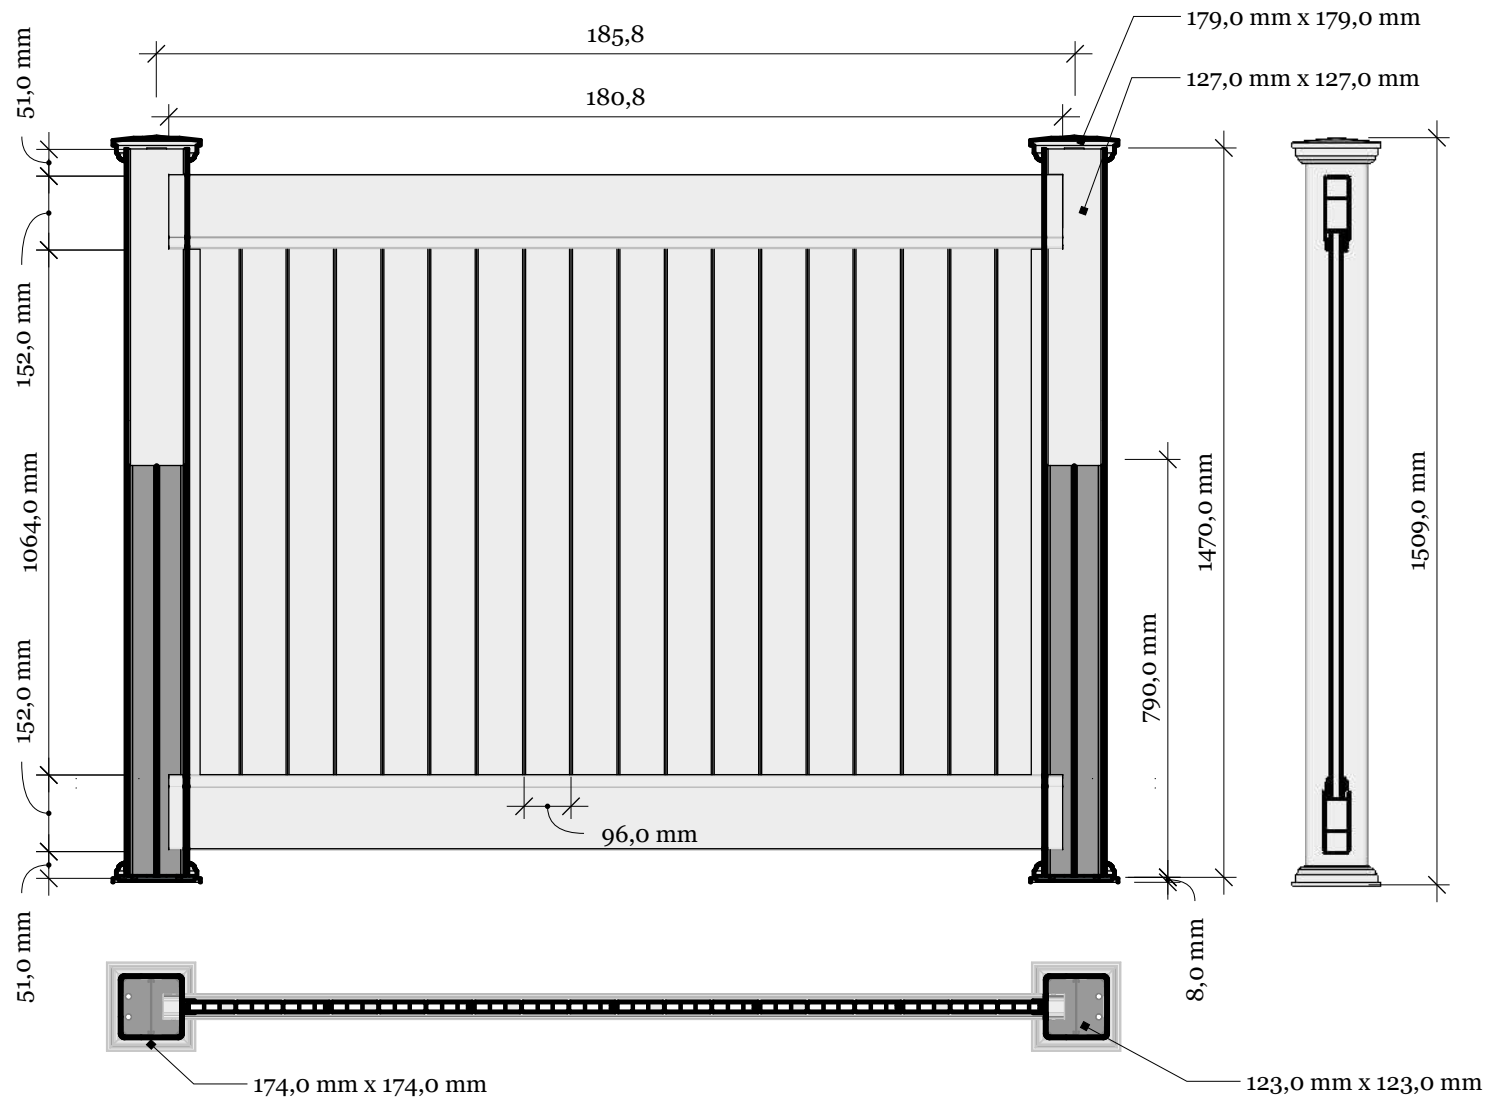

FA-1G Stille Grey 147 with New England top

FA-1G Stille Grey 147

www.kystgjerdet.com

Revisions

	MM/DD/YY	Notes
1	14/11/17	Sheet Production - RL
2	06/10/20	Name definition, and layout update - MS
3	10/02/21	Layout update - RL
4	02/02/23	Layout update - LMS
5	--/--/--	...

04

A