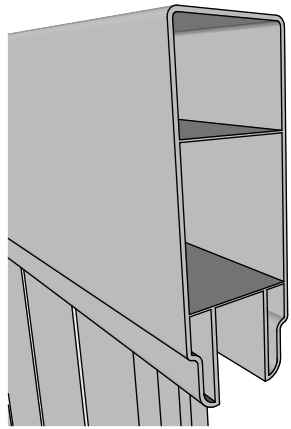

# FA-1G Stille Grey 147 with New England top

Top rail profile

Rigid aluminum insert in post

Post  
127mm x 127mm

Aluminum profile in  
bottom rail to prevent  
deflection

Bottom of insert is  
123mm x 123mm  
8mm thickness of alu