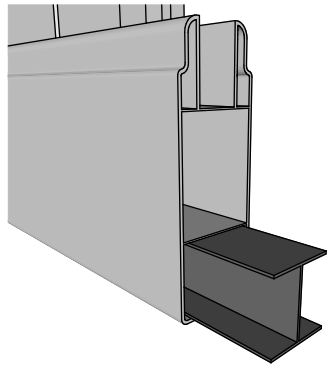

# FA-1G Stille Grey 147 with New England top

Top rail profile

Rigid aluminum insert in post

Post  
127mm x 127mm

Aluminum profile in  
bottom rail to prevent  
deflection

Bottom of insert is  
123mm x 123mm  
8mm thickness of alu

Bottom cover  
174mm x 174mm.

Dia = 12mm

**KYSTGJERDET**

**FA-1G Stille Grey 147**

[www.kystgjerdet.com](http://www.kystgjerdet.com)

Revisions

|   | MM/DD/YY  | Notes                                   |
|---|-----------|---|
| 1 | 14/11/17  | Sheet Production - RL                   |
| 2 | 06/10/20  | Name definition, and layout update - MS |
| 3 | 10/02/21  | Layout update - RL                      |
| 4 | 02/02/23  | Layout update - LMS                     |
| 5 | ---/--/-- | ...                                     |