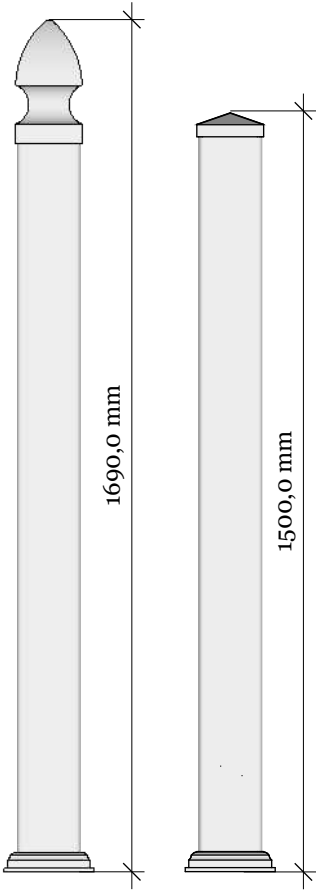

Alternative top caps

Gothic Anonymous