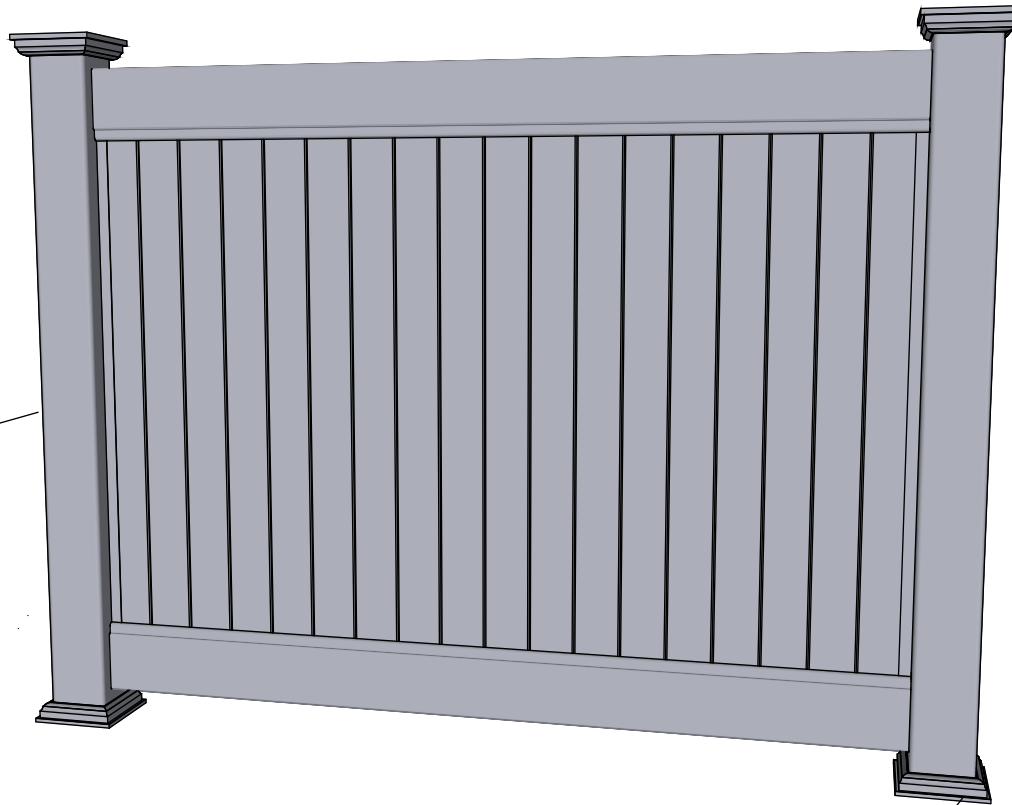

# FA-1G Stille Grey 147 with New England top

Top rail profile

Rigid aluminum insert in post

Post  
127mm x 127mm

Aluminum profile in  
bottom rail to prevent  
deflection

Bottom of insert is  
123mm x 123mm  
8mm thickness of alu