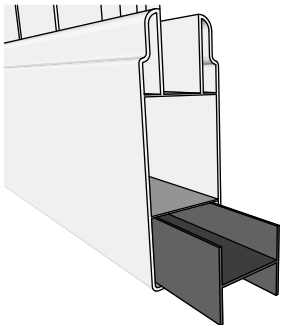

# FA-1D Stille Diagonal 180-95 with New England top

Top rail profile

Rigid aluminum insert in post

Post  
127mm x 127mm

Bottom of insert is  
123mm x 123mm  
8mm thickness of alu

Aluminum profile in  
bottom rail to prevent  
deflection

Bottom cover  
174mm x 174mm.

Dia = 12mm

FA-1D Stille Diagonal 180-95

[www.kystgjerdet.com](http://www.kystgjerdet.com)

Revisions		
	MM/DD/YY	Notes
1	14/11/17	Sheet Production - RL
2	06/10/20	Name definition, and layout update - MS
3	10/02/21	Layout update - RL
4	___/___/___	...
5	___/___/___	...