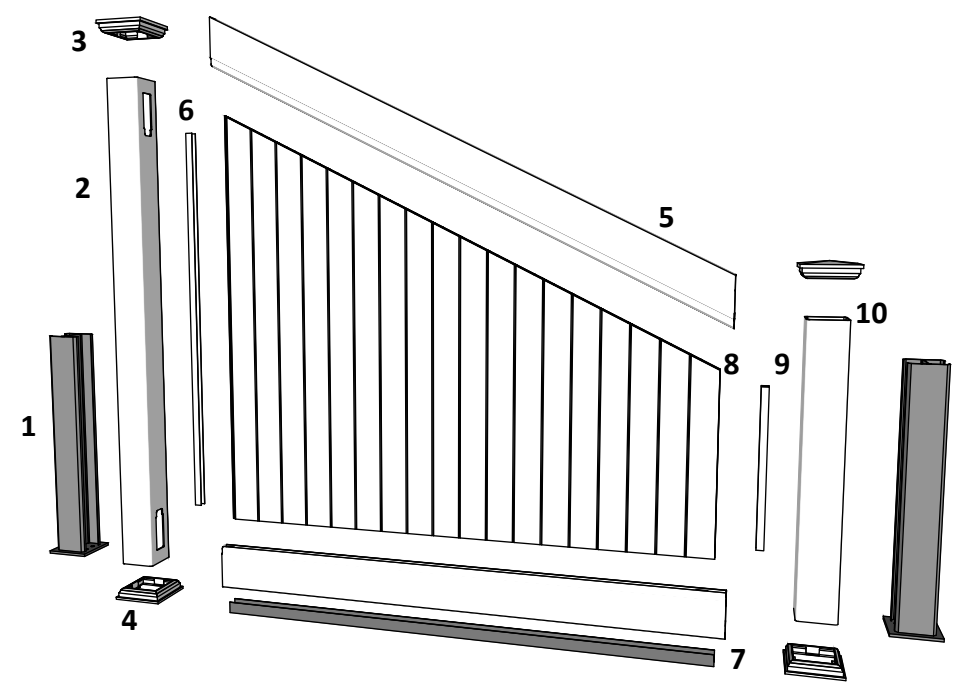

A 03

**Alt. for component 1:**

→ Art. No: 102300

← Art. No: 102300

↓ Art. No: 102303

**Component 2 & 10:**

**Special Post: Art. No: 101512**  
*For pack no: 4800*

**Special Post: Art. No: 101500**  
*For pack no: 4800*

## Component overview for pack no: 4800

**1 full section contains:**

1. Aluminum inserts for posts	- Art. No: See alternatives
2. PVC post (tall)	- Art. No: 101512
3. New England top (as standard)	- Art. No: 102457
4. Bottom cover	- Art. No: 102449
5. Top rail	- Art. No: 100514
6. Endlists for panel (tall)	- Art. No: 101806
7. Bottom rail with alu. liner	- Art. No: 100400
8. Panel 6-pack	- Art. No: 102220
9. Endlists for panel (short)	- Art. No: 101805
10. PVC post (short)	- Art. No: 101500