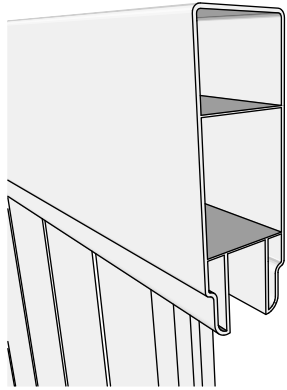

# FA-1D Stille Diagonal 180-95 with New England top

Top rail profile

Rigid aluminum insert in post

Post  
127mm x 127mm

Bottom of insert is  
123mm x 123mm  
8mm thickness of alu

Aluminum profile in  
bottom rail to prevent  
deflection

Bottom cover  
174mm x 174mm.

Dia = 12mm

FA-1D Stille Diagonal 180-95

[www.kystgjerdet.com](http://www.kystgjerdet.com)

Revisions		
	MM/DD/YY	Notes
1	14/11/17	Sheet Production - RL
2	06/10/20	Name definition, and layout update - MS
3	10/02/21	Layout update - RL
4	___/___/___	...
5	___/___/___	...