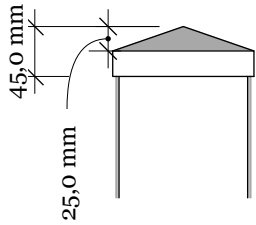

Alternative top caps

Anonymous

FA-1D Stille Diagonal 180-95 with New England top

Revisions		
	MM/DD/YY	Notes
1	14/11/17	Sheet Production - RL
2	06/10/20	Name definition, and layout update - MS
3	10/02/21	Layout update - RL
4	___/___/___	...
5	___/___/___	...