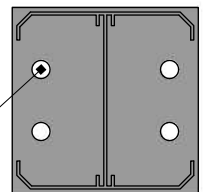

# FA-1D Stille Diagonal 180-95 with New England top

Top rail profile

Rigid aluminum insert in post

Post  
127mm x 127mm

Bottom of insert is  
123mm x 123mm  
8mm thickness of alu

Aluminum profile in  
bottom rail to prevent  
deflection

Bottom cover  
174mm x 174mm.

Dia = 12mm

FA-1D Stille Diagonal 180-95

[www.kystgjerdet.com](http://www.kystgjerdet.com)

Revisions		
	MM/DD/YY	Notes
1	14/11/17	Sheet Production - RL
2	06/10/20	Name definition, and layout update - MS
3	10/02/21	Layout update - RL
4	___/___/___	...
5	___/___/___	...