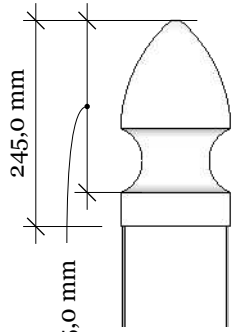

Alternative top caps

Gothic