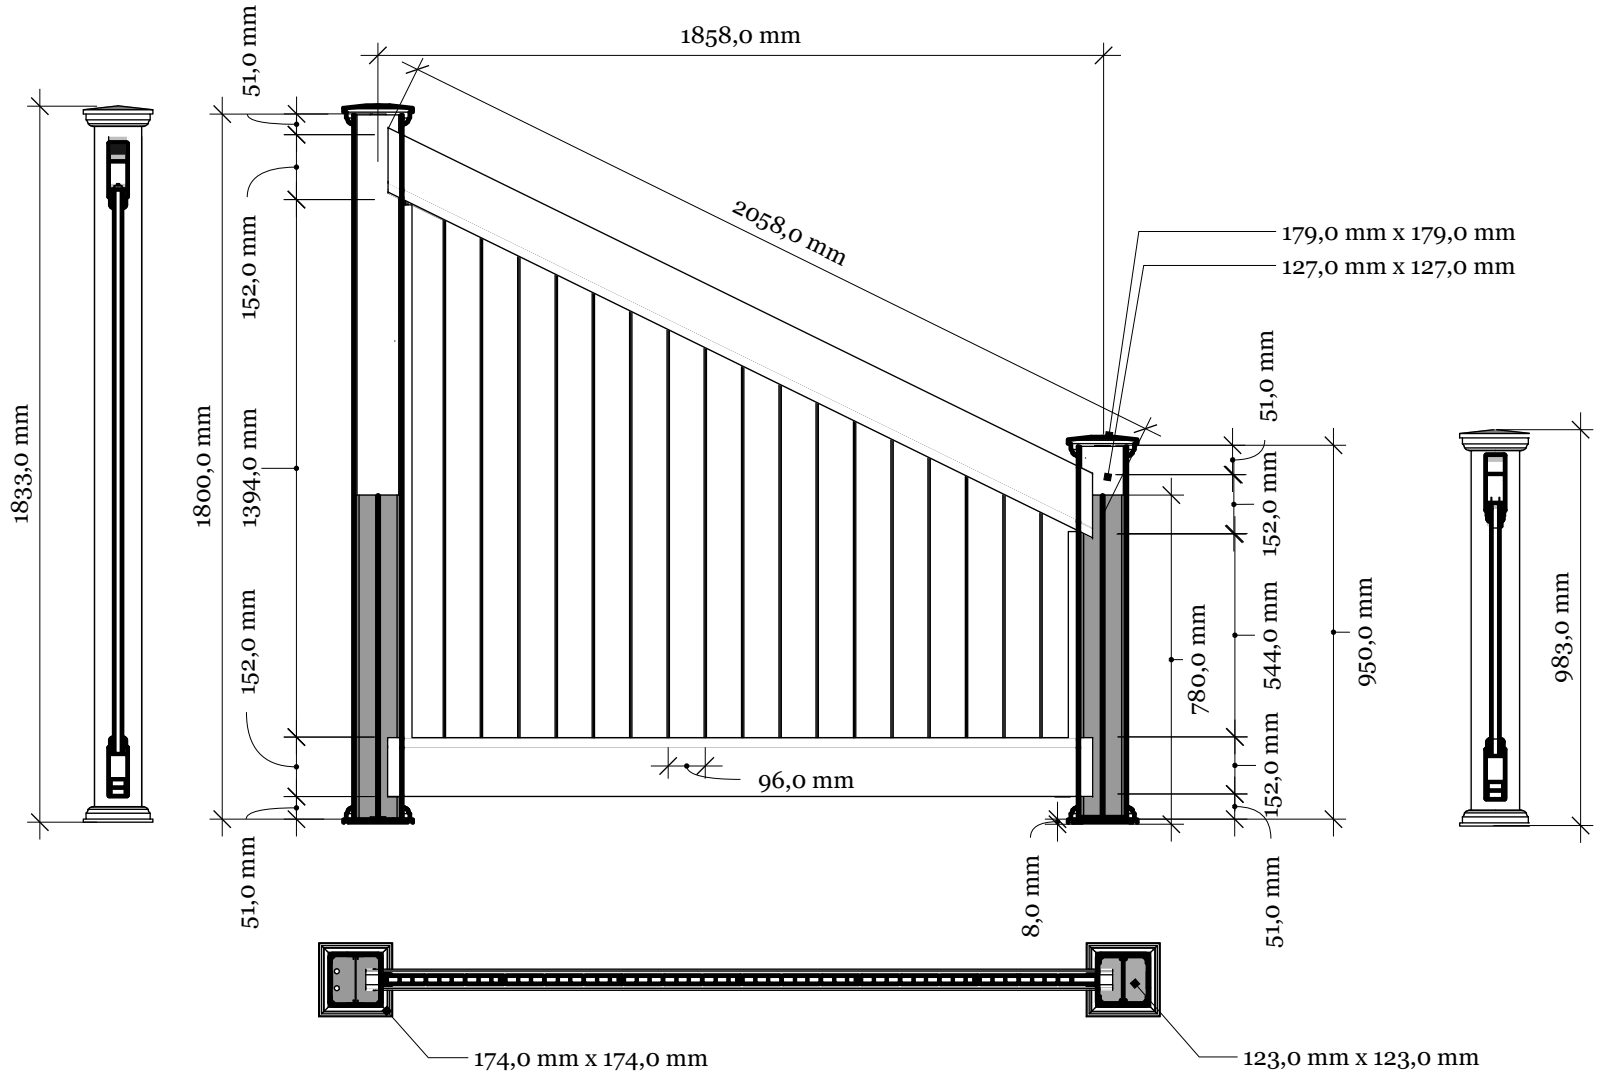

Alternative top caps

Gothic

Anonymous

FA-1D Stille Diagonal 180-95 with New England top

Revisions		
	MM/DD/YY	Notes
1	14/11/17	Sheet Production - RL
2	06/10/20	Name definition, and layout update - MS
3	10/02/21	Layout update - RL
4	___/___/___	...
5	___/___/___	...

# FA-1D Stille Diagonal 180-95 with New England top

Top rail profile

Rigid aluminum insert in post

Post  
127mm x 127mm

Bottom of insert is  
123mm x 123mm  
8mm thickness of alu

Aluminum profile in  
bottom rail to prevent  
deflection

Bottom cover  
174mm x 174mm.

Dia = 12mm

FA-1D Stille Diagonal 180-95

[www.kystgjerdet.com](http://www.kystgjerdet.com)

Revisions		
	MM/DD/YY	Notes
1	14/11/17	Sheet Production - RL
2	06/10/20	Name definition, and layout update - MS
3	10/02/21	Layout update - RL
4	___/___/___	...
5	___/___/___	...

## Component overview for pack no: 4800

**1 full section contains:**

1. Aluminum inserts for posts	- Art. No: See alternatives
2. PVC post (tall)	- Art. No: 101512
3. New England top (as standard)	- Art. No: 102457
4. Bottom cover	- Art. No: 102449
5. Top rail	- Art. No: 100514
6. Endlists for panel (tall)	- Art. No: 101806
7. Bottom rail with alu. liner	- Art. No: 100400
8. Panel 6-pack	- Art. No: 102220
9. Endlists for panel (short)	- Art. No: 101805
10. PVC post (short)	- Art. No: 101500