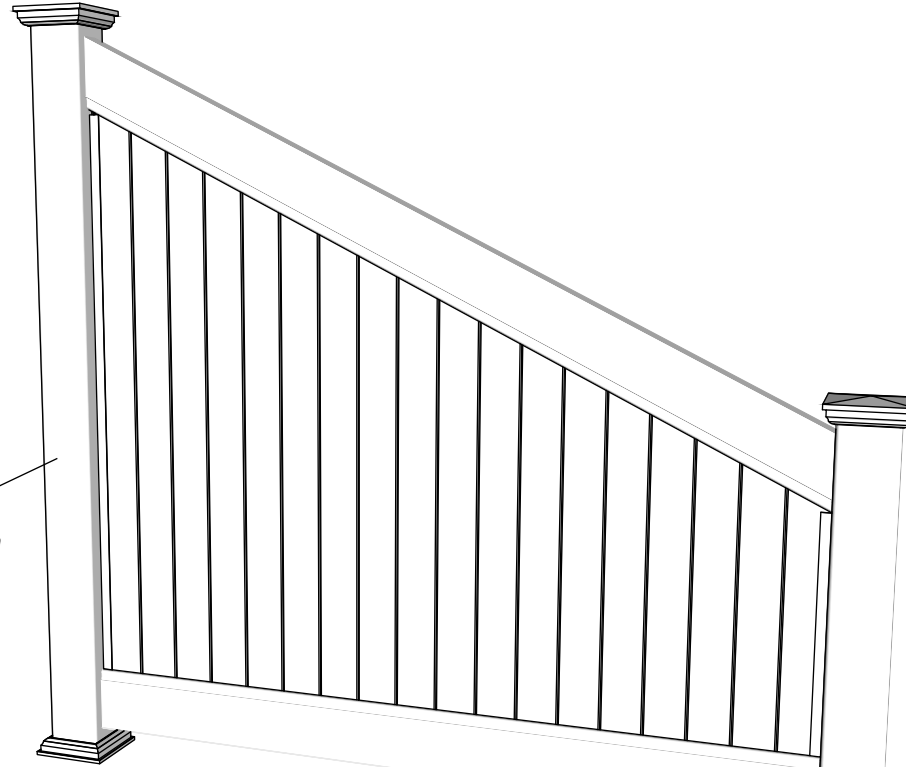

# FA-1D Stille Diagonal 180-95 with New England top

Top rail profile

Rigid aluminum insert in post

Post  
127mm x 127mm

Bottom of insert is  
123mm x 123mm  
8mm thickness of alu

Aluminum profile in  
bottom rail to prevent  
deflection

Bottom cover  
174mm x 174mm.

Dia = 12mm

FA-1D Stille Diagonal 180-95

[www.kystgjerdet.com](http://www.kystgjerdet.com)

Revisions		
	MM/DD/YY	Notes
1	14/11/17	Sheet Production - RL
2	06/10/20	Name definition, and layout update - MS
3	10/02/21	Layout update - RL
4	___/___/___	...
5	___/___/___	...