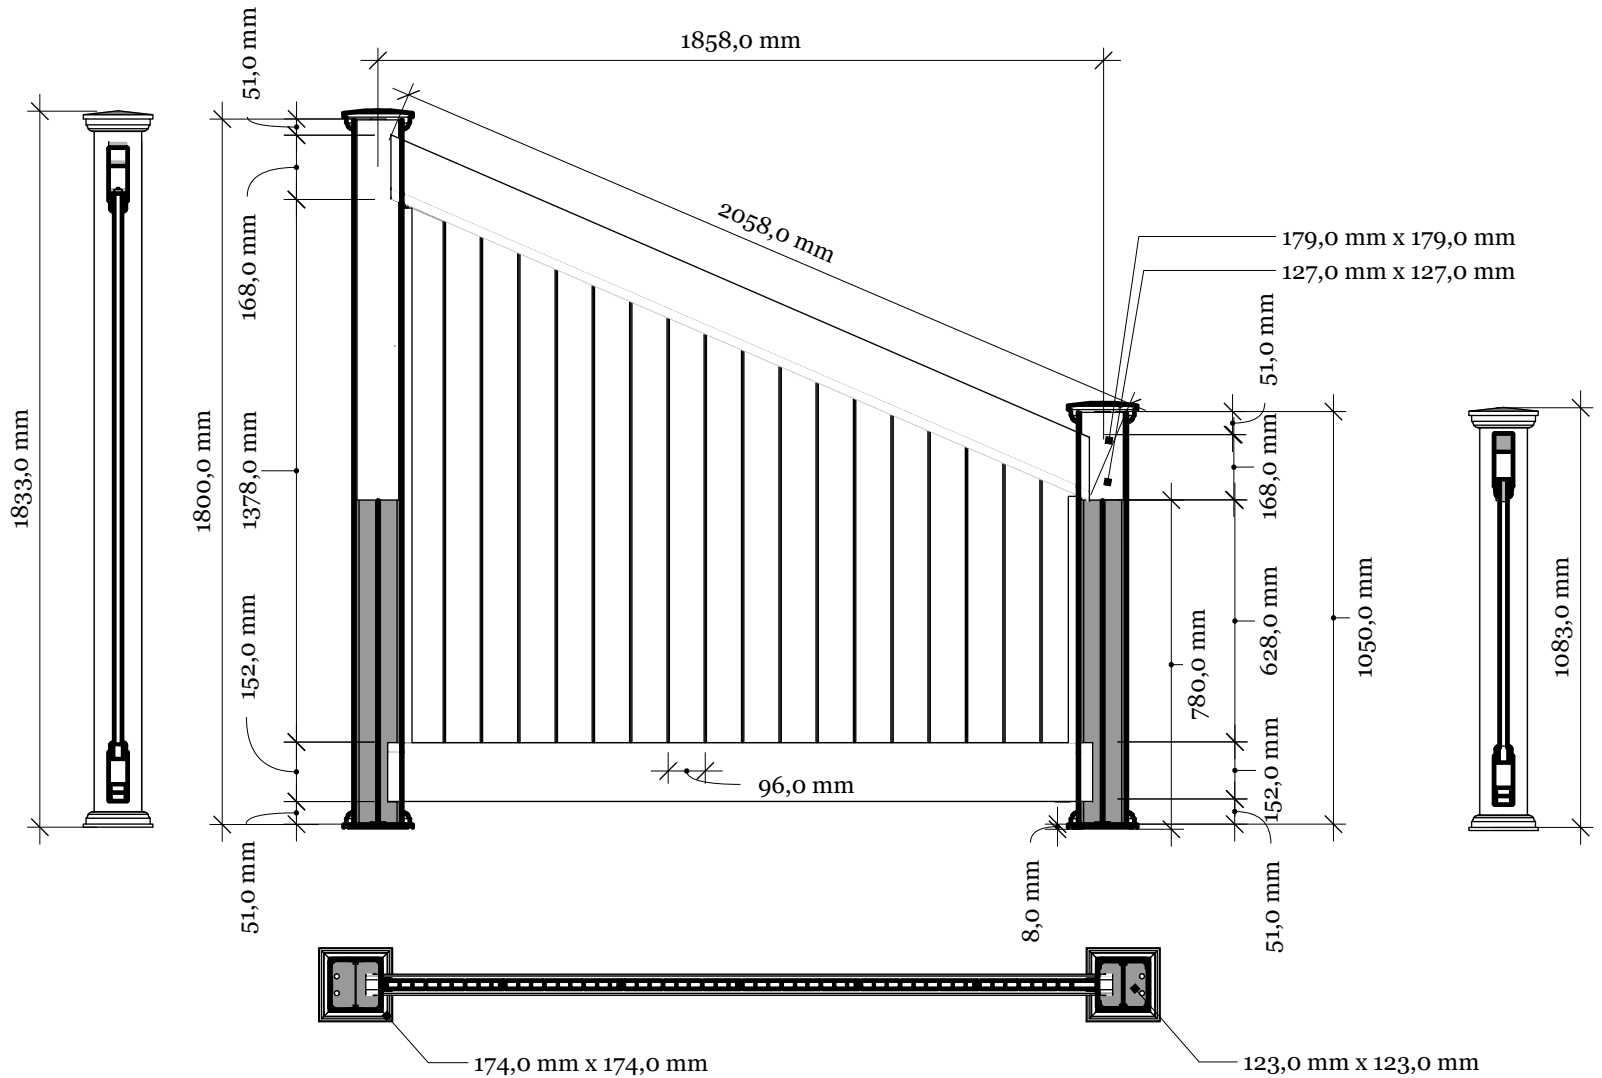

Alternative top caps

FA-1D Stille Diagonal 180-105 with New England top

Revisions		
	MM/DD/YY	Notes
1	14/11/17	Sheet Production - RL
2	06/10/20	Name definition, and layout update - MS
3	10/02/21	Layout update - RL
4	___/___/___	...
5	___/___/___	...

**FA-1D Stille Diagonal 180-105 with New England top**

**Top rail profile**

**Post  
127mm x 127mm**

**Rigid aluminum  
insert in post**

**Bottom of insert is  
123mm x 123mm  
8mm thickness of alu**

**Aluminum profile in  
bottom rail to prevent  
deflection**

**Bottom cover  
174mm x 174mm.**

**Dia = 12mm**

**FA-1D Stille Diagonal 180-105**

**www.kystgjerdet.com**

**Revisions**

	MM/DD/YY	Notes
1	14/11/17	Sheet Production - RL
2	06/10/20	Name definition, and layout update - MS
3	10/02/21	Layout update - RL
4	___/___/___	...
5	___/___/___	...