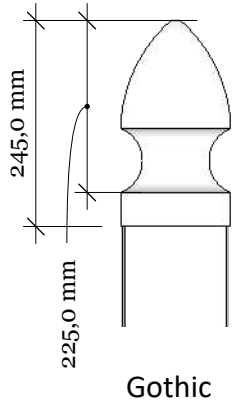

Alternative top caps