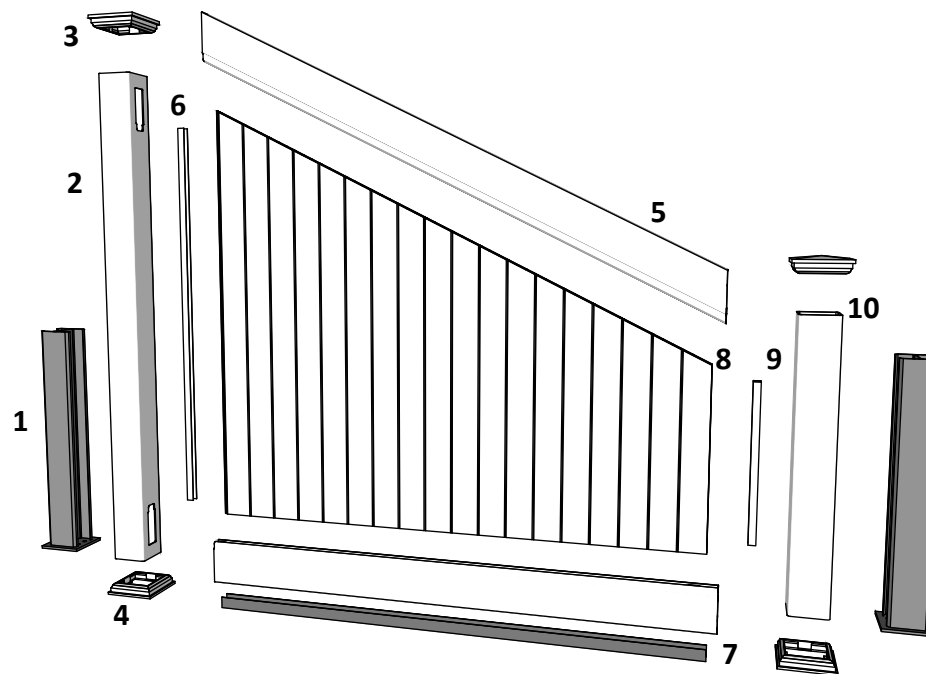

**FA-1D Stille Diagonal 180-105 with New England top**

**Top rail profile**

**Post  
127mm x 127mm**

**Rigid aluminum  
insert in post**

**Bottom of insert is  
123mm x 123mm  
8mm thickness of alu**

**Aluminum profile in  
bottom rail to prevent  
deflection**

## Component overview for pack no: 4801

**1 full section contains:**

1. Aluminum inserts for posts	- Art. No: See alternatives
2. PVC post (tall)	- Art. No: 101512
3. New England top (as standard)	- Art. No: 102457
4. Bottom cover	- Art. No: 102449
5. Top rail	- Art. No: 100513
6. Endlists for panel (tall)	- Art. No: 101814
7. Bottom rail with alu. liner	- Art. No: 100400
8. Panel 6-pack	- Art. No: 102221
9. Endlists for panel (short)	- Art. No: 101813
10. PVC post (short)	- Art. No: 101502