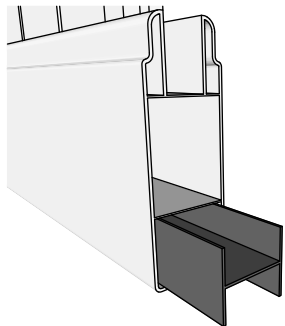

**FA-1D Stille Diagonal 180-105 with New England top**

**Top rail profile**

**Post  
127mm x 127mm**

**Rigid aluminum  
insert in post**

**Bottom of insert is  
123mm x 123mm  
8mm thickness of alu**

**Aluminum profile in  
bottom rail to prevent  
deflection**

**Bottom cover  
174mm x 174mm.**

**Dia = 12mm**

**FA-1D Stille Diagonal 180-105**

**www.kystgjerdet.com**

**Revisions**

	MM/DD/YY	Notes
1	14/11/17	Sheet Production - RL
2	06/10/20	Name definition, and layout update - MS
3	10/02/21	Layout update - RL
4	___/___/___	...
5	___/___/___	...