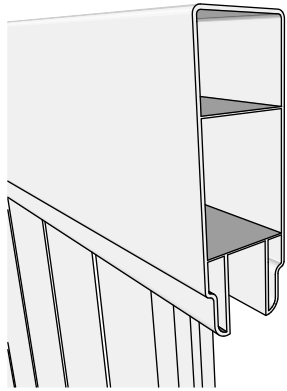

Alternative top caps

FA-1D Stille Diagonal 180-105 with New England top

Revisions		
	MM/DD/YY	Notes
1	14/11/17	Sheet Production - RL
2	06/10/20	Name definition, and layout update - MS
3	10/02/21	Layout update - RL
4	___/___/___	...
5	___/___/___	...

**FA-1D Stille Diagonal 180-105 with New England top**

**Top rail profile**

**Post  
127mm x 127mm**

**Rigid aluminum  
insert in post**

**Bottom of insert is  
123mm x 123mm  
8mm thickness of alu**

**Aluminum profile in  
bottom rail to prevent  
deflection**

**Bottom cover  
174mm x 174mm.**

**Dia = 12mm**

**FA-1D Stille Diagonal 180-105**

**www.kystgjerdet.com**

**Revisions**

	MM/DD/YY	Notes
1	14/11/17	Sheet Production - RL
2	06/10/20	Name definition, and layout update - MS
3	10/02/21	Layout update - RL
4	___/___/___	...
5	___/___/___	...