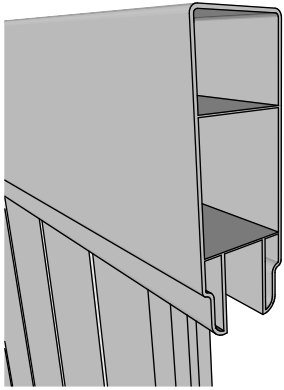

A 04

FA-1DG Stille Diagonal Grey 180-95 with New England top

Top rail profile

Rigid aluminum insert in post

Post
127mm x 127mm

Bottom of insert is
123mm x 123mm
8mm thickness of alu

Aluminum profile in
bottom rail to prevent
deflection

Bottom cover
174mm x 174mm.

Dia = 12mm

KYSTGJERDET

FA-1DG Stille Diagonal Grey 180-95

www.kystgjerdet.com

Revisions

	MM/DD/YY	Notes
1	14/11/17	Sheet Production - RL
2	06/10/20	Name definition, and layout update - MS
3	10/02/21	Layout update - RL
4	02/02/23	Layout update - LMS
5	--/--/--	...