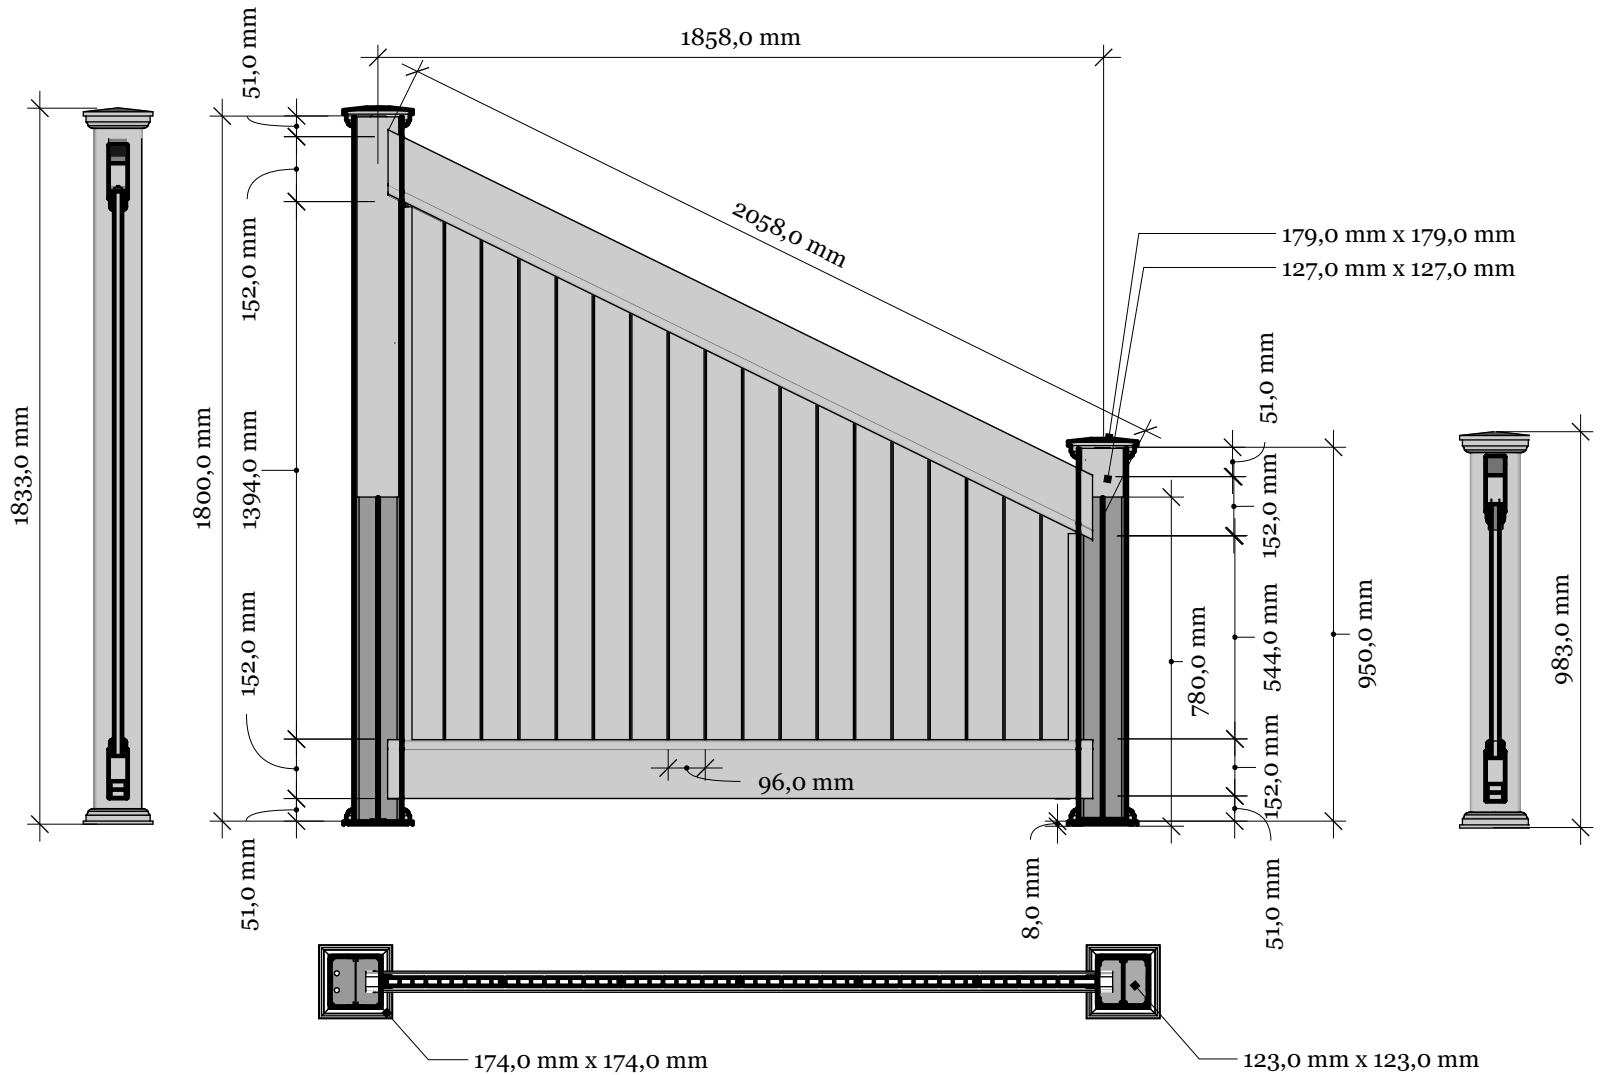

Alternative top caps

Gothic

Anonymous

FA-1DG Stille Diagonal Grey 180-95 with New England top

FA-1DG Stille Diagonal Grey 180-95

www.kystgjerdet.com

Revisions		
	MM/DD/YY	Notes
1	14/11/17	Sheet Production - RL
2	06/10/20	Name definition, and layout update - MS
3	10/02/21	Layout update - RL
4	02/02/23	Layout update - LMS
5	---/---/---	...

A 04

FA-1DG Stille Diagonal Grey 180-95 with New England top

Top rail profile

Rigid aluminum insert in post

Post
127mm x 127mm

Bottom of insert is
123mm x 123mm
8mm thickness of alu

Aluminum profile in
bottom rail to prevent
deflection

Bottom cover
174mm x 174mm.

Dia = 12mm

KYSTGJERDET

FA-1DG Stille Diagonal Grey 180-95

www.kystgjerdet.com

Revisions

	MM/DD/YY	Notes
1	14/11/17	Sheet Production - RL
2	06/10/20	Name definition, and layout update - MS
3	10/02/21	Layout update - RL
4	02/02/23	Layout update - LMS
5	--/--/--	...