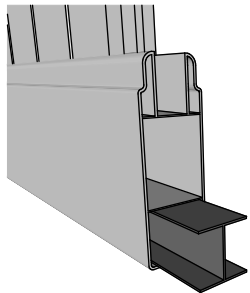

A 04

FA-1DG Stille Diagonal Grey 180-95 with New England top

Top rail profile

Rigid aluminum insert in post

Post
127mm x 127mm

Bottom of insert is
123mm x 123mm
8mm thickness of alu

Aluminum profile in
bottom rail to prevent
deflection

Bottom cover
174mm x 174mm.

Dia = 12mm

KYSTGJERDET

FA-1DG Stille Diagonal Grey 180-95

www.kystgjerdet.com

Revisions

	MM/DD/YY	Notes
1	14/11/17	Sheet Production - RL
2	06/10/20	Name definition, and layout update - MS
3	10/02/21	Layout update - RL
4	02/02/23	Layout update - LMS
5	--/--/--	...