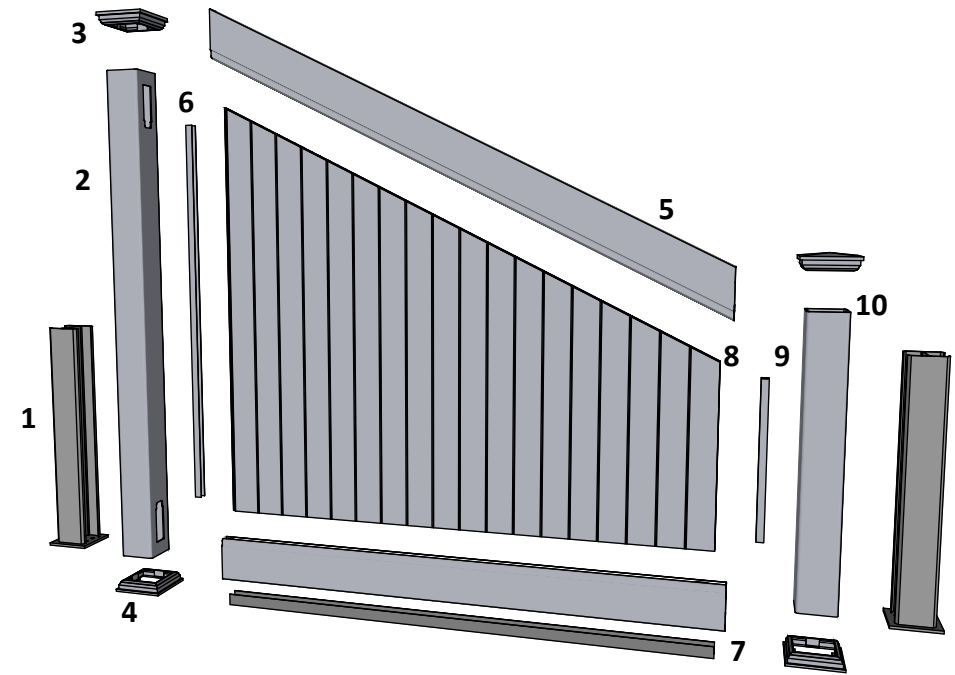

Special Post: Art. No: 101516
For pack no: 4818

Component overview for pack no: 4818

1 full section contains:

1. Aluminum inserts for posts	- Art. No: See alternatives
2. PVC post (tall)	- Art. No: 101528
3. New England top (as standard)	- Art. No: 102465
4. Bottom cover	- Art. No: 102451
5. Top rail	- Art. No: 100556
6. Endlists for panel (tall)	- Art. No: 101858
7. Bottom rail with alu. liner	- Art. No: 100402
8. Panel 6-pack	- Art. No: 102248
9. Endlists for panel (short)	- Art. No: 101857
10. PVC post (short)	- Art. No: 101516