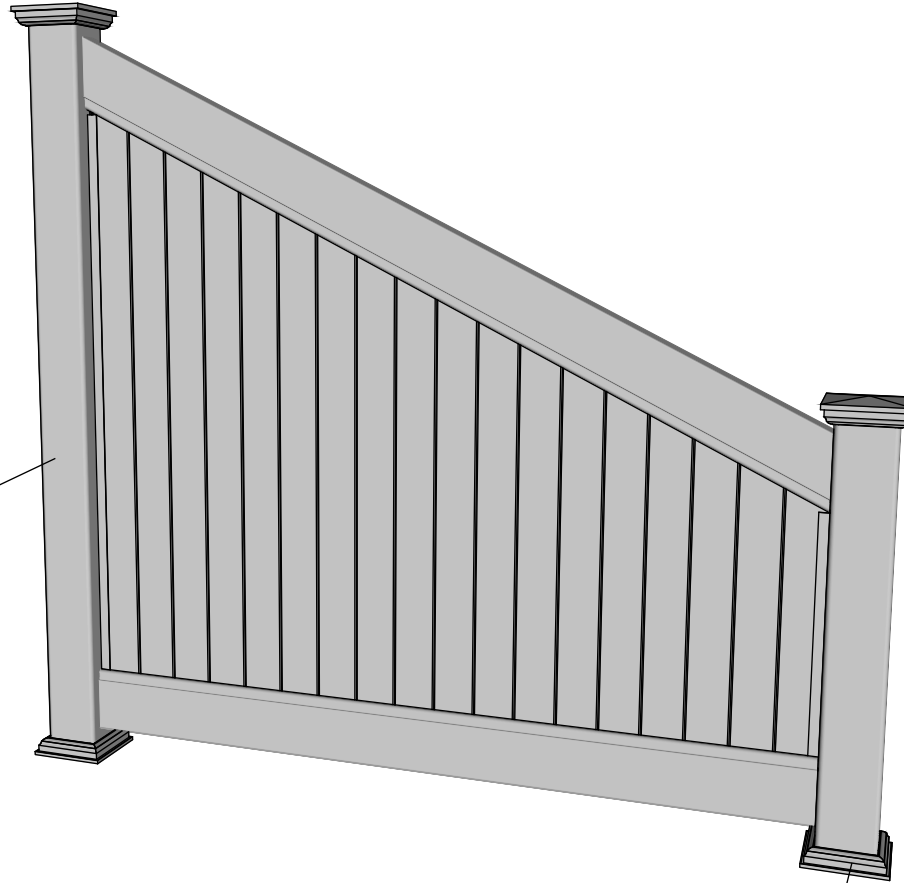

A 04

FA-1DG Stille Diagonal Grey 180-95 with New England top

Top rail profile

Rigid aluminum insert in post

Post
127mm x 127mm

Bottom of insert is
123mm x 123mm
8mm thickness of alu

Aluminum profile in
bottom rail to prevent
deflection

Bottom cover
174mm x 174mm.

Dia = 12mm

KYSTGJERDET

FA-1DG Stille Diagonal Grey 180-95

www.kystgjerdet.com

Revisions

	MM/DD/YY	Notes
1	14/11/17	Sheet Production - RL
2	06/10/20	Name definition, and layout update - MS
3	10/02/21	Layout update - RL
4	02/02/23	Layout update - LMS
5	--/--/--	...