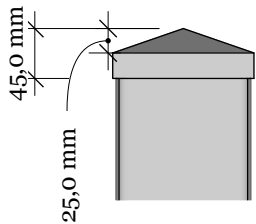

Alternative top caps

Anonymous

FA-1DG Stille Diagonal Grey 180-95 with New England top

FA-1DG Stille Diagonal Grey 180-95

www.kystgjerdet.com

Revisions		
	MM/DD/YY	Notes
1	14/11/17	Sheet Production - RL
2	06/10/20	Name definition, and layout update - MS
3	10/02/21	Layout update - RL
4	02/02/23	Layout update - LMS
5	---/---/---	...

A 04