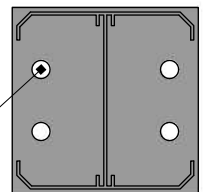

A 04

FA-1DG Stille Diagonal Grey 180-95 with New England top

Top rail profile

Rigid aluminum insert in post

Post
127mm x 127mm

Bottom of insert is
123mm x 123mm
8mm thickness of alu

Aluminum profile in
bottom rail to prevent
deflection

Bottom cover
174mm x 174mm.

Dia = 12mm

KYSTGJERDET

FA-1DG Stille Diagonal Grey 180-95

www.kystgjerdet.com

Revisions

	MM/DD/YY	Notes
1	14/11/17	Sheet Production - RL
2	06/10/20	Name definition, and layout update - MS
3	10/02/21	Layout update - RL
4	02/02/23	Layout update - LMS
5	--/--/--	...

Special Post: Art. No: 101516
For pack no: 4818

Component overview for pack no: 4818

1 full section contains:

1. Aluminum inserts for posts	- Art. No: See alternatives
2. PVC post (tall)	- Art. No: 101528
3. New England top (as standard)	- Art. No: 102465
4. Bottom cover	- Art. No: 102451
5. Top rail	- Art. No: 100556
6. Endlists for panel (tall)	- Art. No: 101858
7. Bottom rail with alu. liner	- Art. No: 100402
8. Panel 6-pack	- Art. No: 102248
9. Endlists for panel (short)	- Art. No: 101857
10. PVC post (short)	- Art. No: 101516