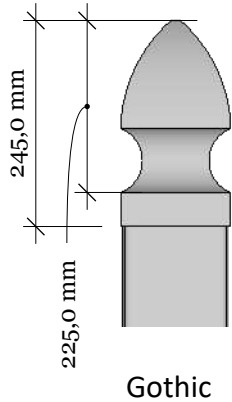

Alternative top caps

FA-1DG Stille Diagonal Grey 180-147 with New England top

FA-1DG Stille Diagonal Grey 180-147

www.kystgjerdet.com

Revisions		
	MM/DD/YY	Notes
1	14/11/17	Sheet Production - RL
2	06/10/20	Name definition, and layout update - MS
3	10/02/21	Layout update - RL
4	02/02/23	Layout update - LMS
5	---/---/---	...

A 04

FA-1DG Stille Diagonal Grey 180-147 with New England top

Top rail profile

Rigid aluminum insert in post

Post
127mm x 127mm

Bottom of insert is
123mm x 123mm
8mm thickness of alu

Aluminum profile in
bottom rail to prevent
deflection

Bottom cover
174mm x 174mm.

Dia = 12mm

FA-1DG Stille Diagonal Grey 180-147

www.kystgjerdet.com

Revisions

	MM/DD/YY	Notes
1	14/11/17	Sheet Production - RL
2	06/10/20	Name definition, and layout update - MS
3	10/02/21	Layout update - RL
4	02/02/23	Layout update - LMS
5	--/--/--	...