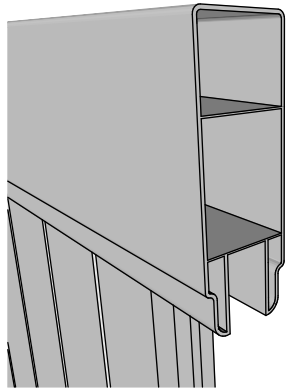

Alternative top caps

FA-1DG Stille Diagonal Grey 180-147 with New England top

FA-1DG Stille Diagonal Grey 180-147

www.kystgjerdet.com

Revisions		
	MM/DD/YY	Notes
1	14/11/17	Sheet Production - RL
2	06/10/20	Name definition, and layout update - MS
3	10/02/21	Layout update - RL
4	02/02/23	Layout update - LMS
5	---/---/---	...

A 04

FA-1DG Stille Diagonal Grey 180-147 with New England top

Top rail profile

Rigid aluminum insert in post

Post
127mm x 127mm

Bottom of insert is
123mm x 123mm
8mm thickness of alu

Aluminum profile in
bottom rail to prevent
deflection

Bottom cover
174mm x 174mm.

Dia = 12mm

FA-1DG Stille Diagonal Grey 180-147

www.kystgjerdet.com

Revisions

	MM/DD/YY	Notes
1	14/11/17	Sheet Production - RL
2	06/10/20	Name definition, and layout update - MS
3	10/02/21	Layout update - RL
4	02/02/23	Layout update - LMS
5	--/--/--	...