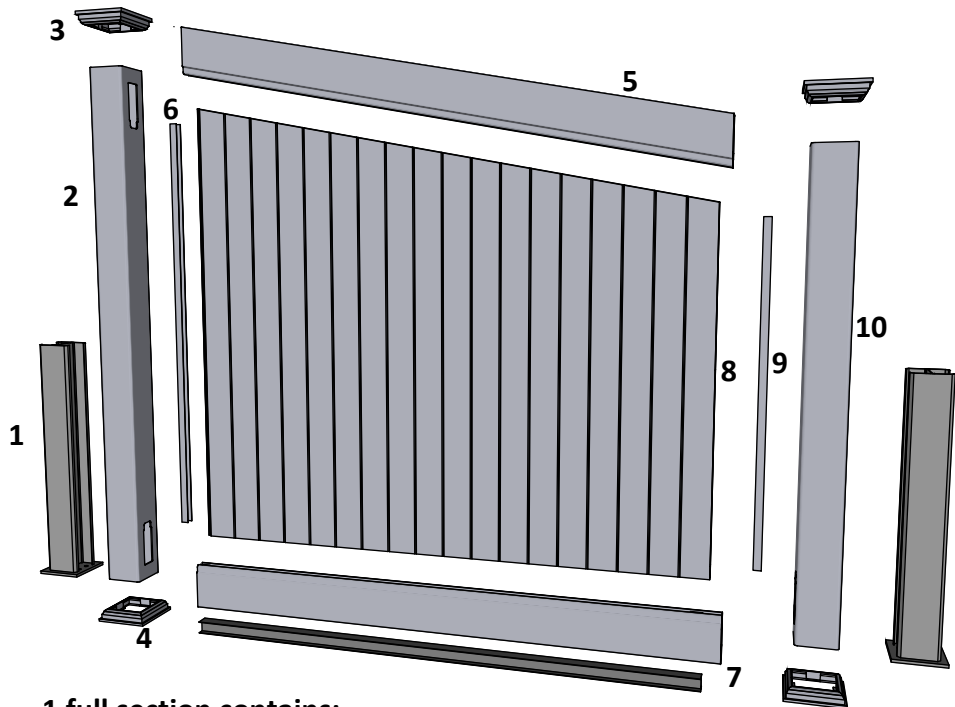

Special Post: Art. No: 101541
For pack no: 4821

Component overview for pack no: 4821

1 full section contains:

1. Aluminum inserts for posts	- Art. No: See alternatives
2. PVC post (tall)	- Art. No: 101528
3. New England top (as standard)	- Art. No: 102465
4. Bottom cover	- Art. No: 102451
5. Top rail	- Art. No: 100550
6. Endlists for panel (tall)	- Art. No: 101876
7. Bottom rail with alu. liner	- Art. No: 100402
8. Panel 6-pack	- Art. No: 102251
9. Endlists for panel (short)	- Art. No: 101875
10. PVC post (short)	- Art. No: 101541