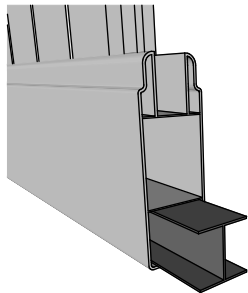

A 04

FA-1DG Stille Diagonal Grey 180-147 with New England top

Top rail profile

Rigid aluminum insert in post

Post
127mm x 127mm

Bottom of insert is
123mm x 123mm
8mm thickness of alu

Aluminum profile in
bottom rail to prevent
deflection

Bottom cover
174mm x 174mm.

Dia = 12mm

FA-1DG Stille Diagonal Grey 180-147

www.kystgjerdet.com

Revisions

	MM/DD/YY	Notes
1	14/11/17	Sheet Production - RL
2	06/10/20	Name definition, and layout update - MS
3	10/02/21	Layout update - RL
4	02/02/23	Layout update - LMS
5	--/--/--	...