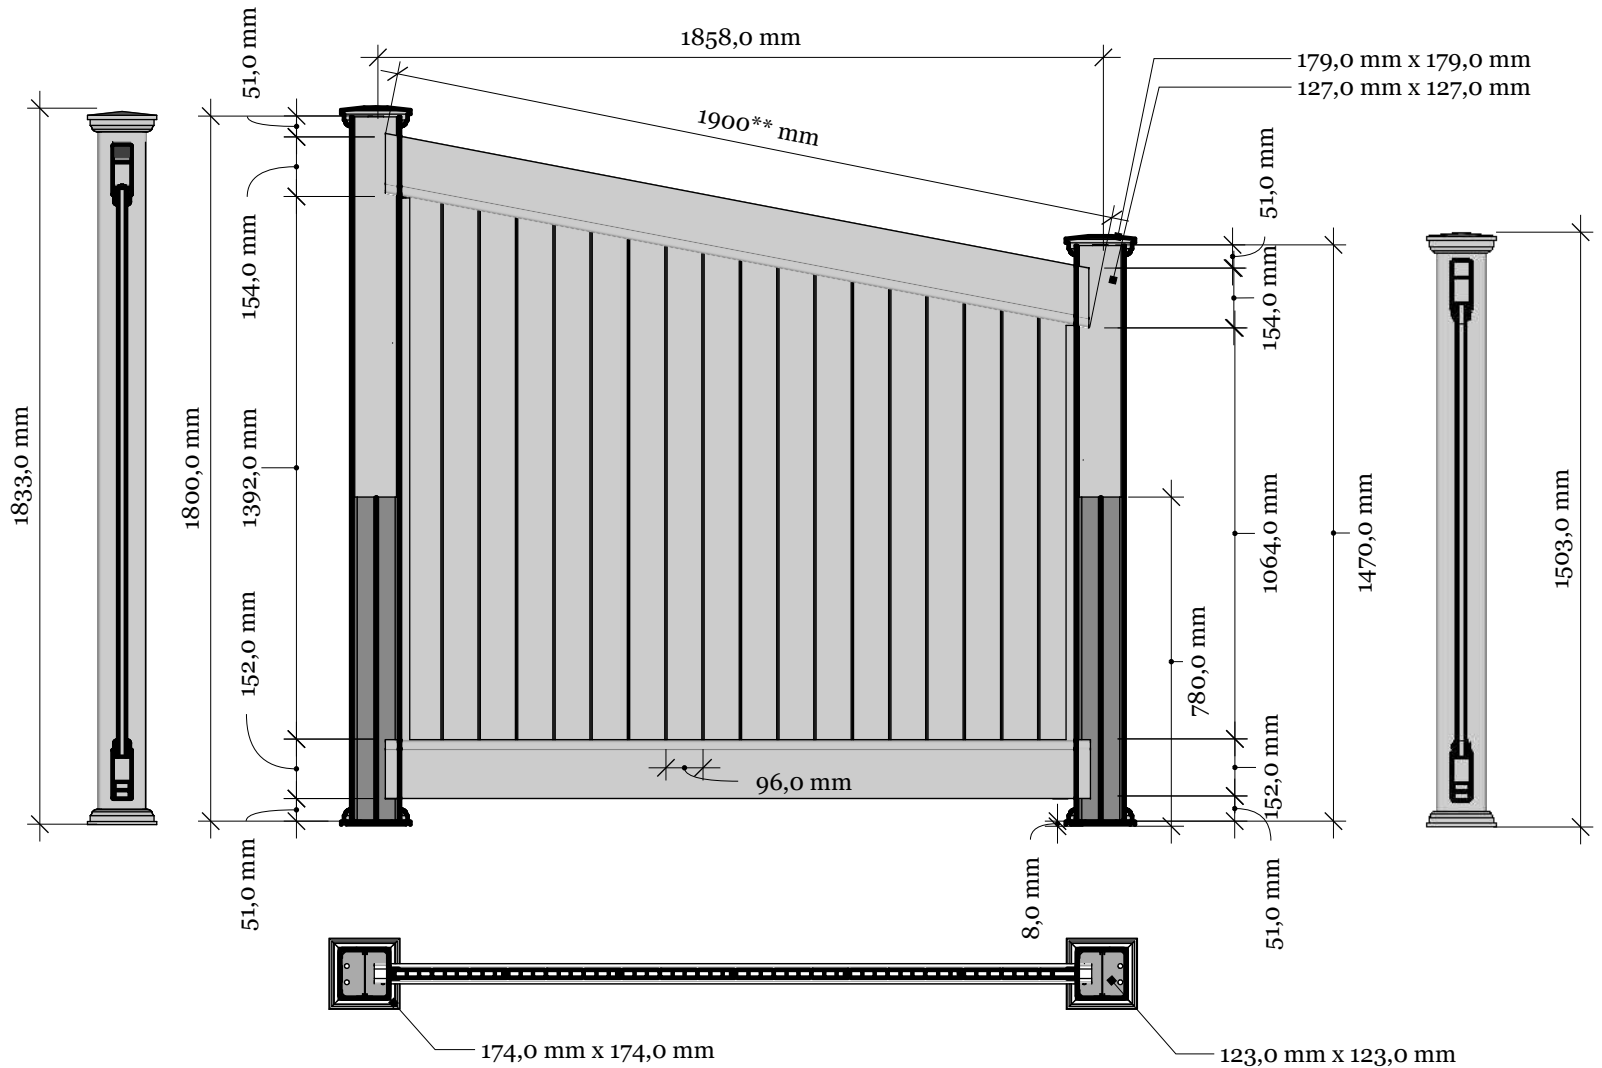

Alternative top caps

FA-1DG Stille Diagonal Grey 180-147 with New England top

FA-1DG Stille Diagonal Grey 180-147

www.kystgjerdet.com

Revisions		
	MM/DD/YY	Notes
1	14/11/17	Sheet Production - RL
2	06/10/20	Name definition, and layout update - MS
3	10/02/21	Layout update - RL
4	02/02/23	Layout update - LMS
5	---/---/---	...

A 04

FA-1DG Stille Diagonal Grey 180-147 with New England top

Top rail profile

Rigid aluminum insert in post

Post
127mm x 127mm

Bottom of insert is
123mm x 123mm
8mm thickness of alu

Aluminum profile in
bottom rail to prevent
deflection

Bottom cover
174mm x 174mm.

Dia = 12mm

FA-1DG Stille Diagonal Grey 180-147

www.kystgjerdet.com

Revisions

	MM/DD/YY	Notes
1	14/11/17	Sheet Production - RL
2	06/10/20	Name definition, and layout update - MS
3	10/02/21	Layout update - RL
4	02/02/23	Layout update - LMS
5	--/--/--	...