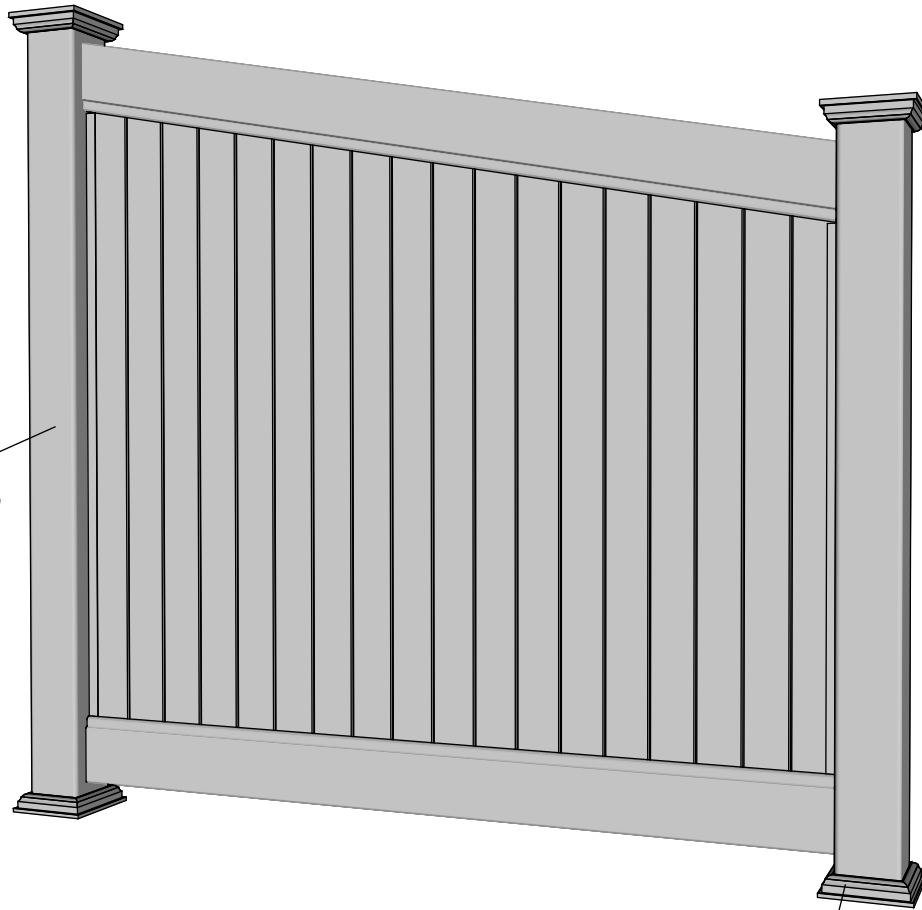

A 04

FA-1DG Stille Diagonal Grey 180-147 with New England top

Top rail profile

Rigid aluminum insert in post

Post
127mm x 127mm

Bottom of insert is
123mm x 123mm
8mm thickness of alu

Aluminum profile in
bottom rail to prevent
deflection

Bottom cover
174mm x 174mm.

Dia = 12mm

FA-1DG Stille Diagonal Grey 180-147

www.kystgjerdet.com

Revisions

	MM/DD/YY	Notes
1	14/11/17	Sheet Production - RL
2	06/10/20	Name definition, and layout update - MS
3	10/02/21	Layout update - RL
4	02/02/23	Layout update - LMS
5	--/--/--	...