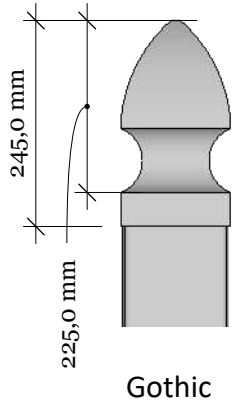

Alternative top caps

FA-1DG Stille Diagonal Grey 180-105 with New England top

FA-1DG Stille Diagonal Grey 180-105

www.kystgjerdet.com

Revisions		
	MM/DD/YY	Notes
1	14/11/17	Sheet Production - RL
2	06/10/20	Name definition, and layout update - MS
3	10/02/21	Layout update - RL
4	02/02/23	Layout update - LMS
5	---/---/---	...

A 04

FA-1DG Stille Diagonal Grey 180-105 with New England top

Top rail profile

Post
127mm x 127mm

Rigid aluminum
insert in post

Bottom of insert is
123mm x 123mm
8mm thickness of alu

Aluminum profile in
bottom rail to prevent
deflection

Dia = 12mm

Bottom cover
174mm x 174mm.

FA-1DG Stille Diagonal Grey 180-105

www.kystgjerdet.com

Revisions

	MM/DD/YY	Notes
1	14/11/17	Sheet Production - RL
2	06/10/20	Name definition, and layout update - MS
3	10/02/21	Layout update - RL
4	02/02/23	Layout update - LMS
5	---/--/--	...