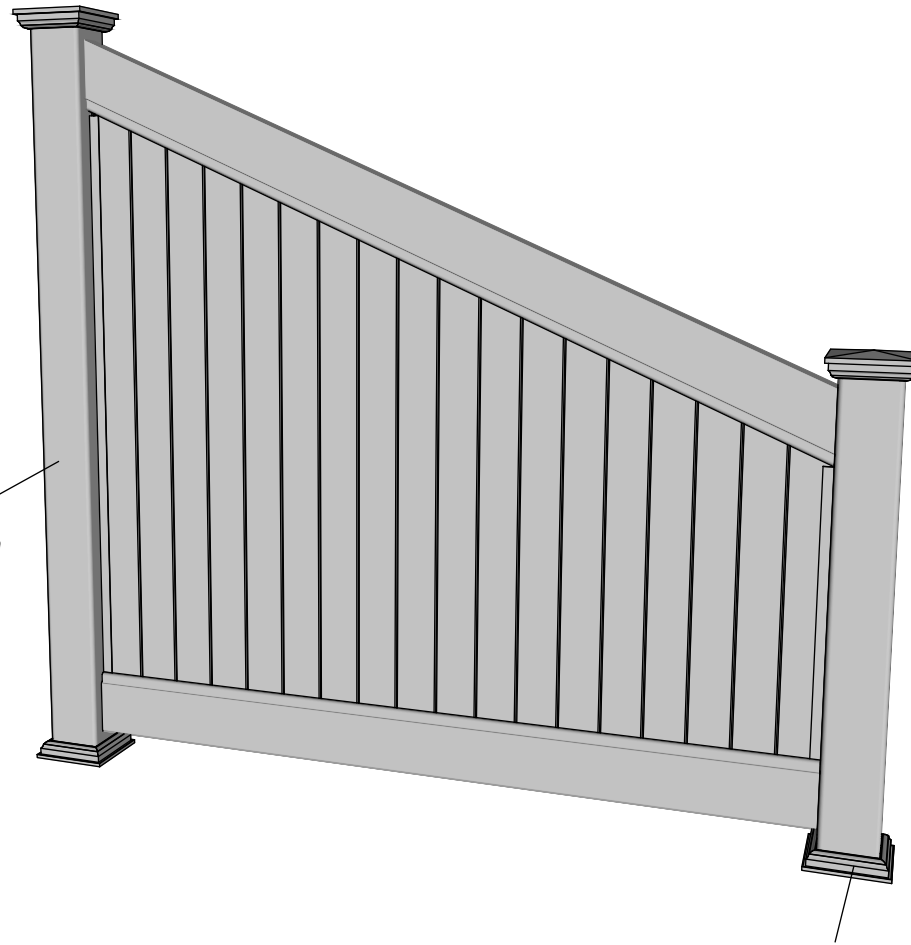

Alternative top caps

FA-1DG Stille Diagonal Grey 180-105 with New England top

FA-1DG Stille Diagonal Grey 180-105

www.kystgjerdet.com

Revisions		
	MM/DD/YY	Notes
1	14/11/17	Sheet Production - RL
2	06/10/20	Name definition, and layout update - MS
3	10/02/21	Layout update - RL
4	02/02/23	Layout update - LMS
5	---/---/---	...

A 04

FA-1DG Stille Diagonal Grey 180-105 with New England top

Top rail profile

Post
127mm x 127mm

Rigid aluminum
insert in post

Bottom of insert is
123mm x 123mm
8mm thickness of alu

Aluminum profile in
bottom rail to prevent
deflection

Dia = 12mm

Bottom cover
174mm x 174mm.

FA-1DG Stille Diagonal Grey 180-105

www.kystgjerdet.com

Revisions

	MM/DD/YY	Notes
1	14/11/17	Sheet Production - RL
2	06/10/20	Name definition, and layout update - MS
3	10/02/21	Layout update - RL
4	02/02/23	Layout update - LMS
5	---/--/--	...