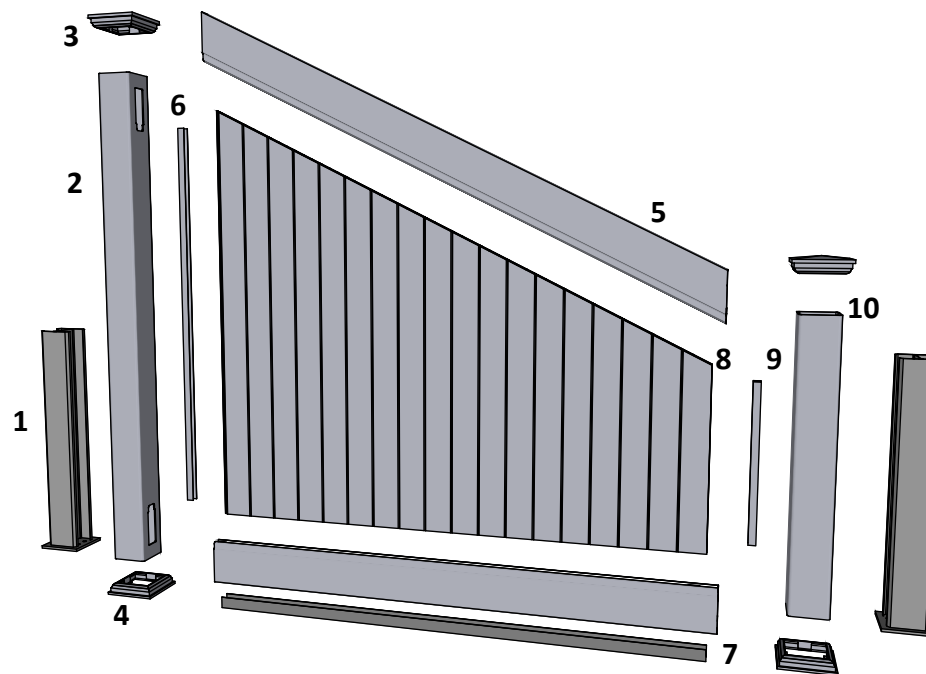

Special Post: Art. No: 101518
For pack no: 4819

Component overview for pack no: 4819

1 full section contains:

1. Aluminum inserts for posts	- Art. No: See alternatives
2. PVC post (tall)	- Art. No: 101528
3. New England top (as standard)	- Art. No: 102465
4. Bottom cover	- Art. No: 102451
5. Top rail	- Art. No: 100555
6. Endlists for panel (tall)	- Art. No: 101866
7. Bottom rail with alu. liner	- Art. No: 100402
8. Panel 6-pack	- Art. No: 102249
9. Endlists for panel (short)	- Art. No: 101865
10. PVC post (short)	- Art. No: 101518