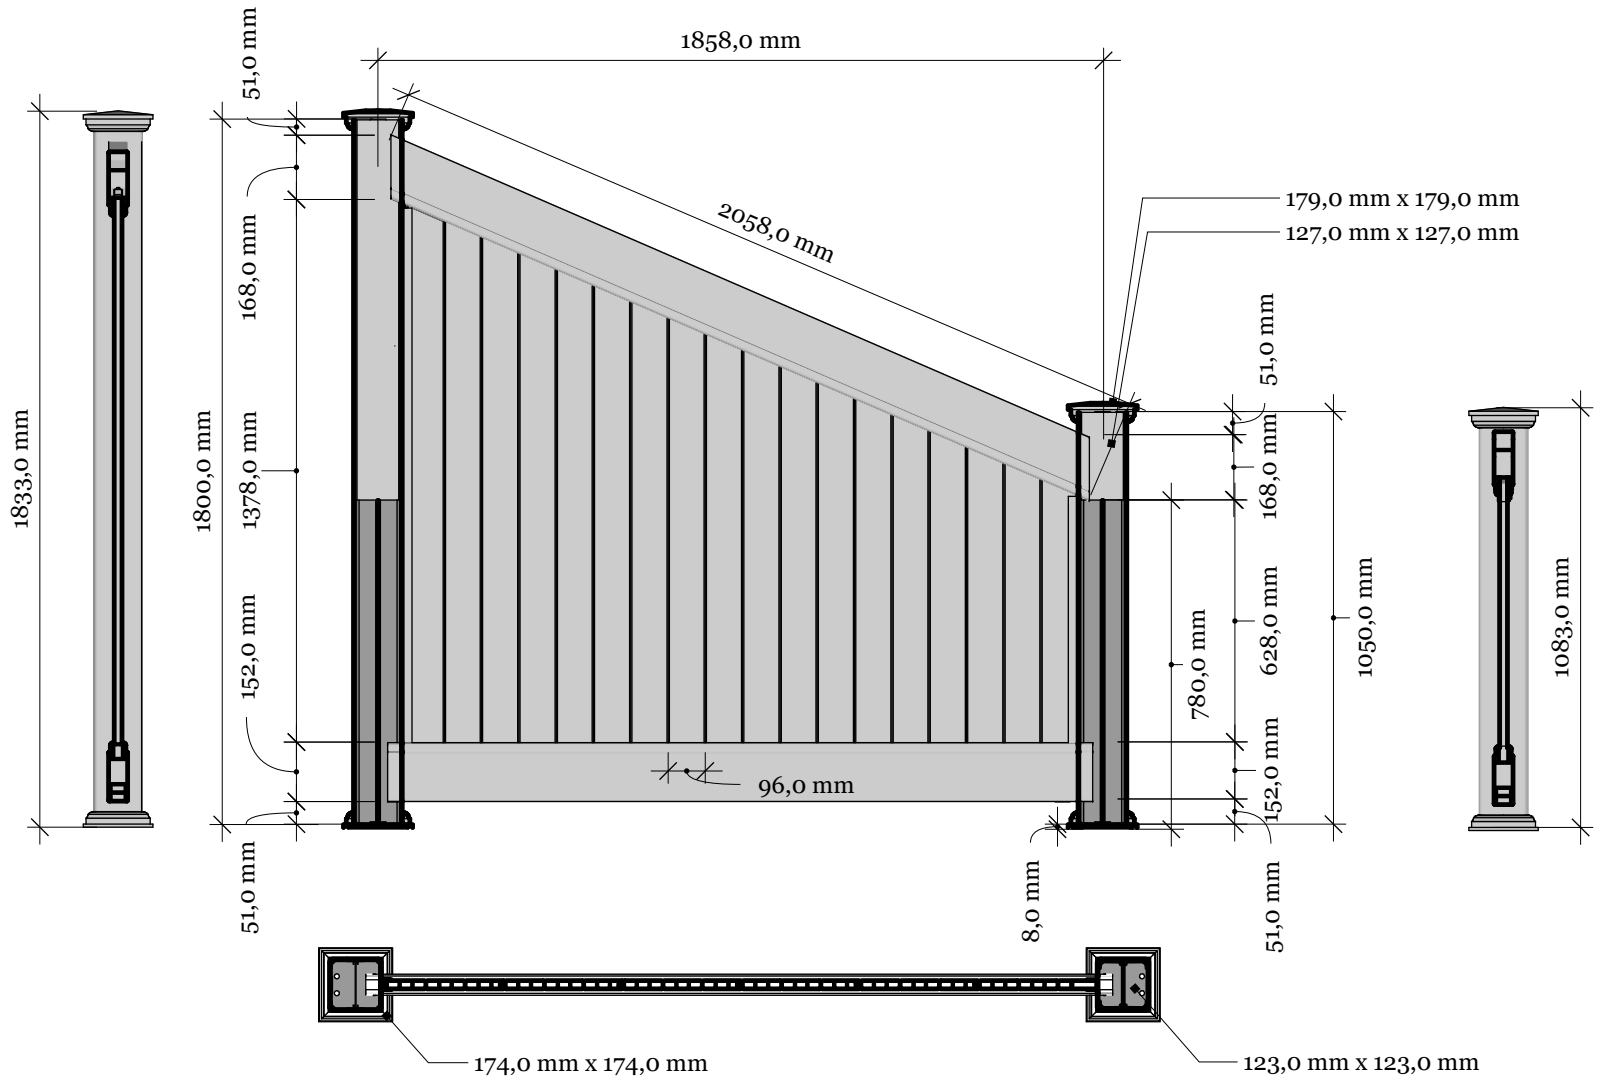

Alternative top caps

FA-1DG Stille Diagonal Grey 180-105 with New England top

FA-1DG Stille Diagonal Grey 180-105

www.kystgjerdet.com

Revisions		
	MM/DD/YY	Notes
1	14/11/17	Sheet Production - RL
2	06/10/20	Name definition, and layout update - MS
3	10/02/21	Layout update - RL
4	02/02/23	Layout update - LMS
5	---/---/---	...

A 04

FA-1DG Stille Diagonal Grey 180-105 with New England top

Top rail profile

Post
127mm x 127mm

Rigid aluminum
insert in post

Bottom of insert is
123mm x 123mm
8mm thickness of alu

Aluminum profile in
bottom rail to prevent
deflection

Dia = 12mm

Bottom cover
174mm x 174mm.

FA-1DG Stille Diagonal Grey 180-105

www.kystgjerdet.com

Revisions

	MM/DD/YY	Notes
1	14/11/17	Sheet Production - RL
2	06/10/20	Name definition, and layout update - MS
3	10/02/21	Layout update - RL
4	02/02/23	Layout update - LMS
5	---/--/--	...