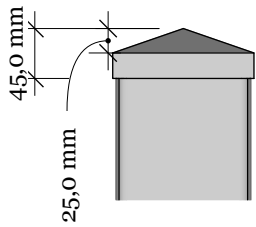

Alternative top caps

Anonymous

FA-1DG Stille Diagonal Grey 147-95 with New England top

Revisions		
MM/DD/YY	Notes	
1	14/11/17	Sheet Production - RL
2	06/10/20	Name definition, and layout update - MS
3	10/02/21	Layout update - RL
4	02/02/23	Layout update - LMS
5	---/---/---	...