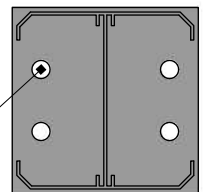

**FA-1DG Stille Diagonal Grey 147-95 with New England top**

**Top rail profile**

**Rigid aluminum insert in post**

**Post  
127mm x 127mm**

**Bottom of insert is  
123mm x 123mm  
8mm thickness of alu**

**Aluminum profile in  
bottom rail to prevent  
deflection**

**Dia = 12mm**

**Bottom cover  
174mm x 174mm.**

**KYSTGJERDET**

**FA-1DG Stille Diagonal Grey 147-95**

**www.kystgjerdet.com**

**Revisions**

	MM/DD/YY	Notes
1	14/11/17	Sheet Production - RL
2	06/10/20	Name definition, and layout update - MS
3	10/02/21	Layout update - RL
4	02/02/23	Layout update - LMS
5	--/--/--	...

## Component overview for pack no: 4826

**1 full section contains:**

1. Aluminum inserts for posts	- Art. No: See alternatives
2. PVC post (tall)	- Art. No: 101541
3. New England top (as standard)	- Art. No: 102465
4. Bottom cover	- Art. No: 102451
5. Top rail	- Art. No: 100554
6. Endlists for panel (tall)	- Art. No: 101860
7. Bottom rail with alu. liner	- Art. No: 100402
8. Panel 6-pack	- Art. No: 102245
9. Endlists for panel (short)	- Art. No: 101859
10. PVC post (short)	- Art. No: 101516