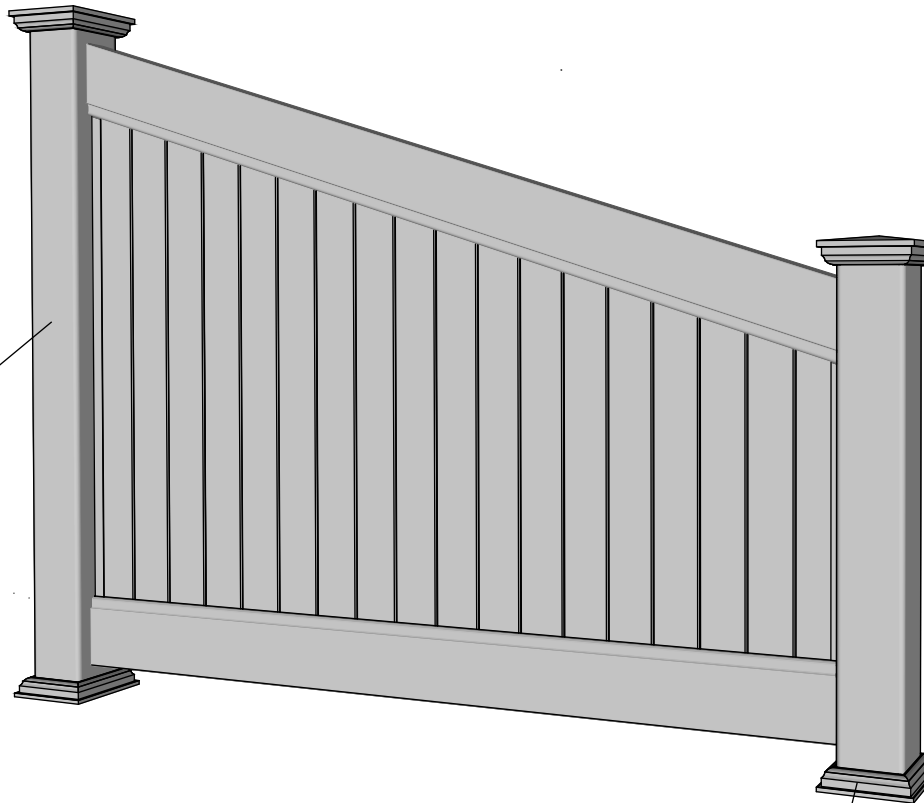

**FA-1DG Stille Diagonal Grey 147-95 with New England top**

**Top rail profile**

**Rigid aluminum insert in post**

**Post  
127mm x 127mm**

**Bottom of insert is  
123mm x 123mm  
8mm thickness of alu**

**Aluminum profile in  
bottom rail to prevent  
deflection**

**Dia = 12mm**

**Bottom cover  
174mm x 174mm.**

**KYSTGJERDET**

**FA-1DG Stille Diagonal Grey 147-95**

**www.kystgjerdet.com**

**Revisions**

	MM/DD/YY	Notes
1	14/11/17	Sheet Production - RL
2	06/10/20	Name definition, and layout update - MS
3	10/02/21	Layout update - RL
4	02/02/23	Layout update - LMS
5	--/--/--	...