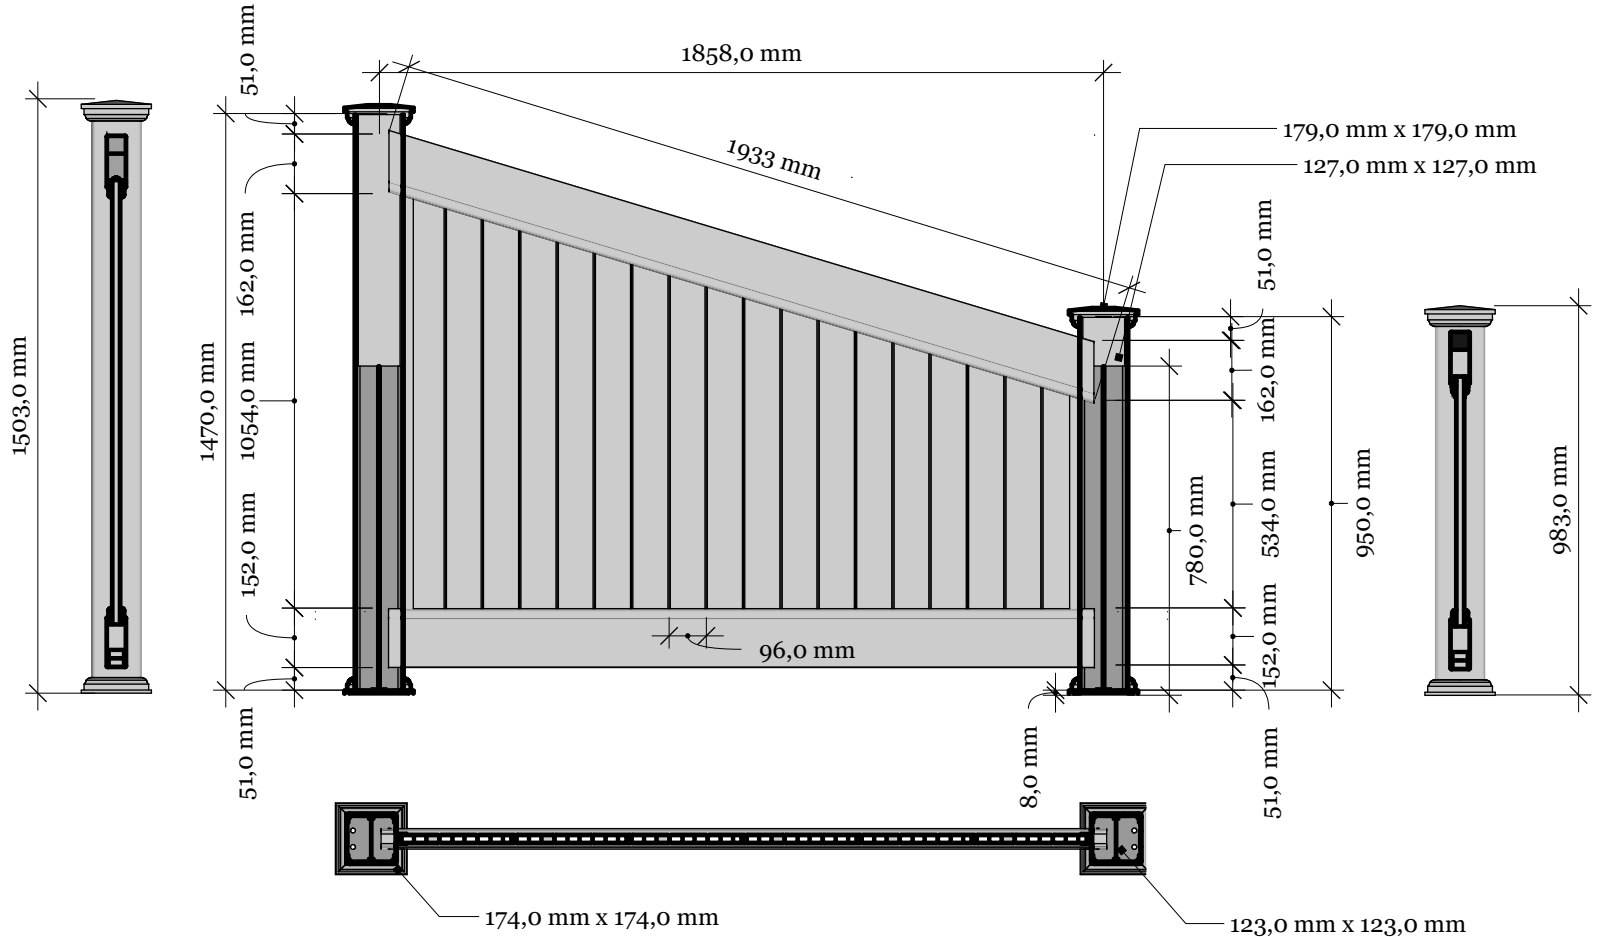

FA-1DG Stille Diagonal Grey 147-95 with New England top

Revisions		
MM/DD/YY	Notes	
1	14/11/17	Sheet Production - RL
2	06/10/20	Name definition, and layout update - MS
3	10/02/21	Layout update - RL
4	02/02/23	Layout update - LMS
5	---/---/---	...