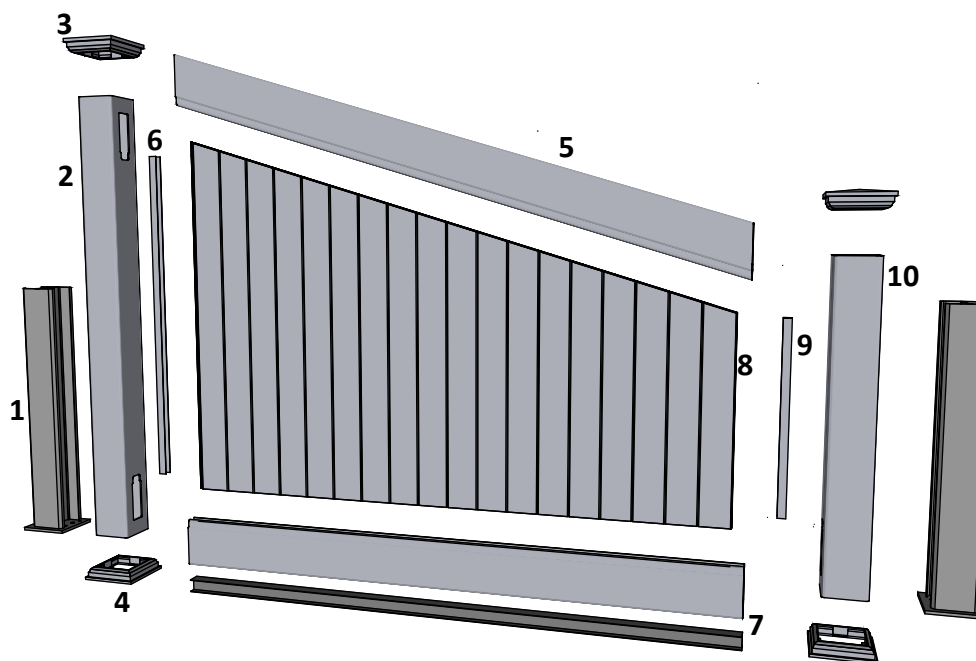

**FA-1DG Stille Diagonal Grey 147-95 with New England top**

**Top rail profile**

**Rigid aluminum insert in post**

**Post  
127mm x 127mm**

**Bottom of insert is  
123mm x 123mm  
8mm thickness of alu**

**Aluminum profile in  
bottom rail to prevent  
deflection**

**Dia = 12mm**

**Bottom cover  
174mm x 174mm.**

**KYSTGJERDET**

**FA-1DG Stille Diagonal Grey 147-95**

**www.kystgjerdet.com**

**Revisions**

	MM/DD/YY	Notes
1	14/11/17	Sheet Production - RL
2	06/10/20	Name definition, and layout update - MS
3	10/02/21	Layout update - RL
4	02/02/23	Layout update - LMS
5	--/--/--	...

## Component overview for pack no: 4826

**1 full section contains:**

1. Aluminum inserts for posts	- Art. No: See alternatives
2. PVC post (tall)	- Art. No: 101541
3. New England top (as standard)	- Art. No: 102465
4. Bottom cover	- Art. No: 102451
5. Top rail	- Art. No: 100554
6. Endlists for panel (tall)	- Art. No: 101860
7. Bottom rail with alu. liner	- Art. No: 100402
8. Panel 6-pack	- Art. No: 102245
9. Endlists for panel (short)	- Art. No: 101859
10. PVC post (short)	- Art. No: 101516