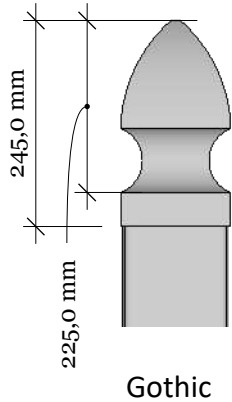

Alternative top caps

Gothic