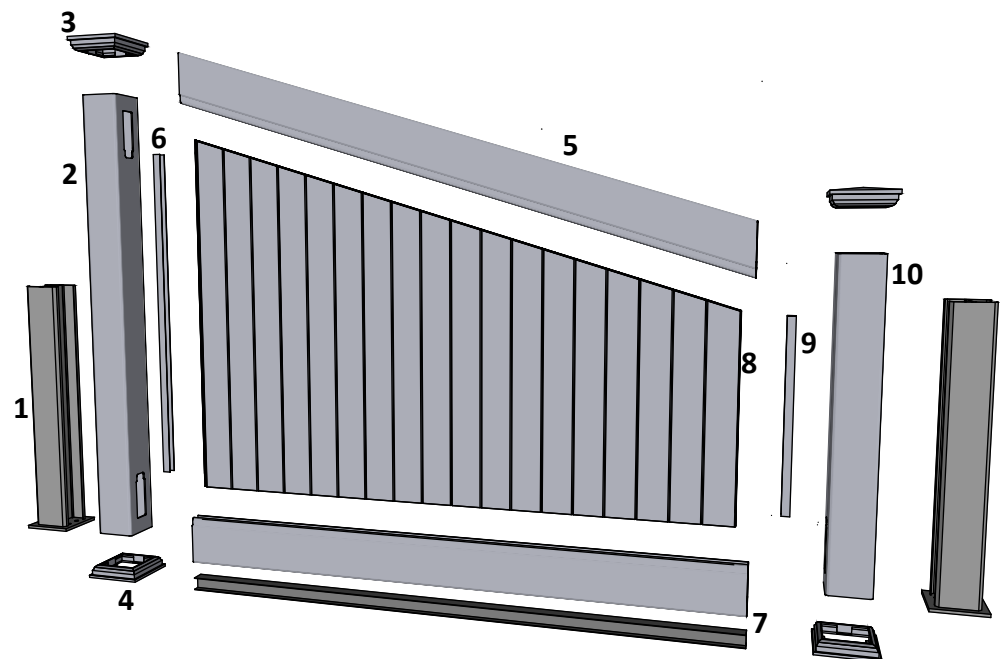

FA-1DG Stille Diagonal Grey 147-125 with New England top

Top rail profile

Rigid aluminum insert in post

Post
127mm x 127mm

Bottom of insert is
123mm x 123mm
8mm thickness of alu

Aluminum profile in
bottom rail to prevent
deflection

Bottom cover
174mm x 174mm.

Dia = 12mm

FA-1DG Stille Diagonal Grey 147-125

www.kystgjerdet.com

Revisions

	MM/DD/YY	Notes
1	14/11/17	Sheet Production - RL
2	06/10/20	Name definition, and layout update - MS
3	10/02/21	Layout update - RL
4	02/02/23	Layout update - LMS
5	---/--/--	...

A 04

A

Component overview for pack no: 4828

1 full section contains:

1. Aluminum inserts for posts	- Art. No: See alternatives
2. PVC post (tall)	- Art. No: 101541
3. New England top (as standard)	- Art. No: 102465
4. Bottom cover	- Art. No: 102451
5. Top rail	- Art. No: 100548
6. Endlists for panel (tall)	- Art. No: 101874
7. Bottom rail with alu. liner	- Art. No: 100402
8. Panel 6-pack	- Art. No: 102247
9. Endlists for panel (short)	- Art. No: 101873
10. PVC post (short)	- Art. No: 101518