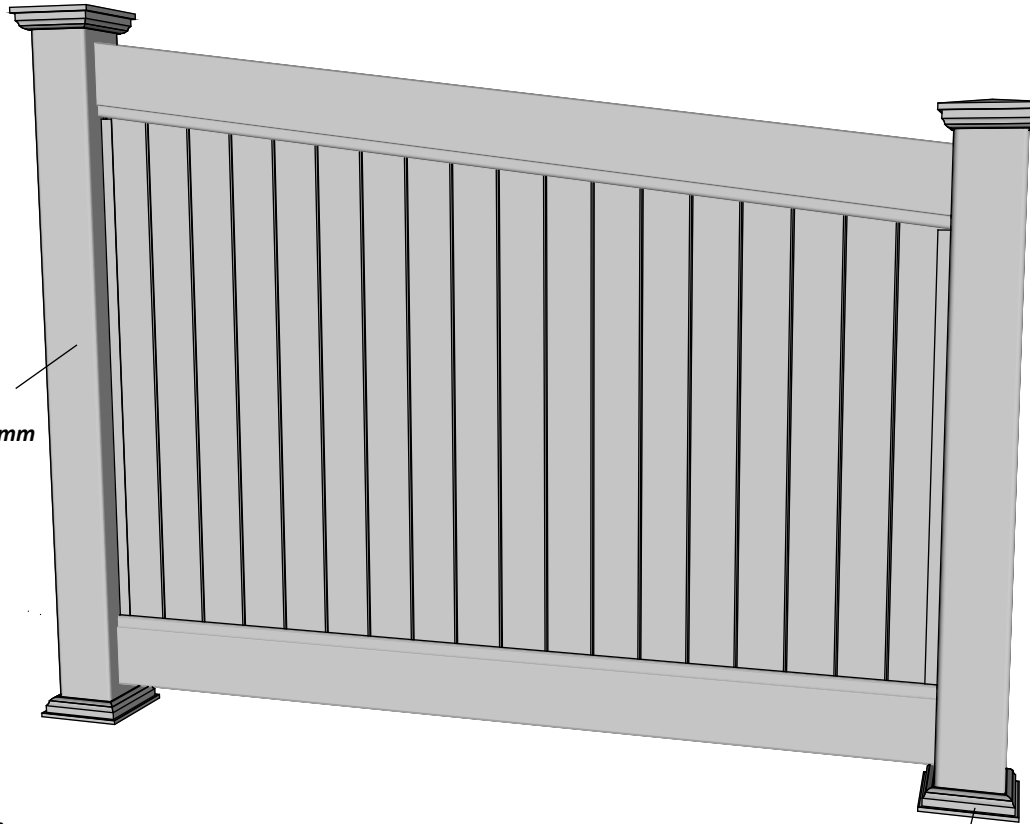

FA-1DG Stille Diagonal Grey 147-125 with New England top

Top rail profile

Rigid aluminum insert in post

Post
127mm x 127mm

Bottom of insert is
123mm x 123mm
8mm thickness of alu

Aluminum profile in
bottom rail to prevent
deflection

Bottom cover
174mm x 174mm.

Dia = 12mm

FA-1DG Stille Diagonal Grey 147-125

www.kystgjerdet.com

Revisions

	MM/DD/YY	Notes
1	14/11/17	Sheet Production - RL
2	06/10/20	Name definition, and layout update - MS
3	10/02/21	Layout update - RL
4	02/02/23	Layout update - LMS
5	---/--/--	...

A 04

A

Component overview for pack no: 4828

1 full section contains:

1. Aluminum inserts for posts	- Art. No: See alternatives
2. PVC post (tall)	- Art. No: 101541
3. New England top (as standard)	- Art. No: 102465
4. Bottom cover	- Art. No: 102451
5. Top rail	- Art. No: 100548
6. Endlists for panel (tall)	- Art. No: 101874
7. Bottom rail with alu. liner	- Art. No: 100402
8. Panel 6-pack	- Art. No: 102247
9. Endlists for panel (short)	- Art. No: 101873
10. PVC post (short)	- Art. No: 101518