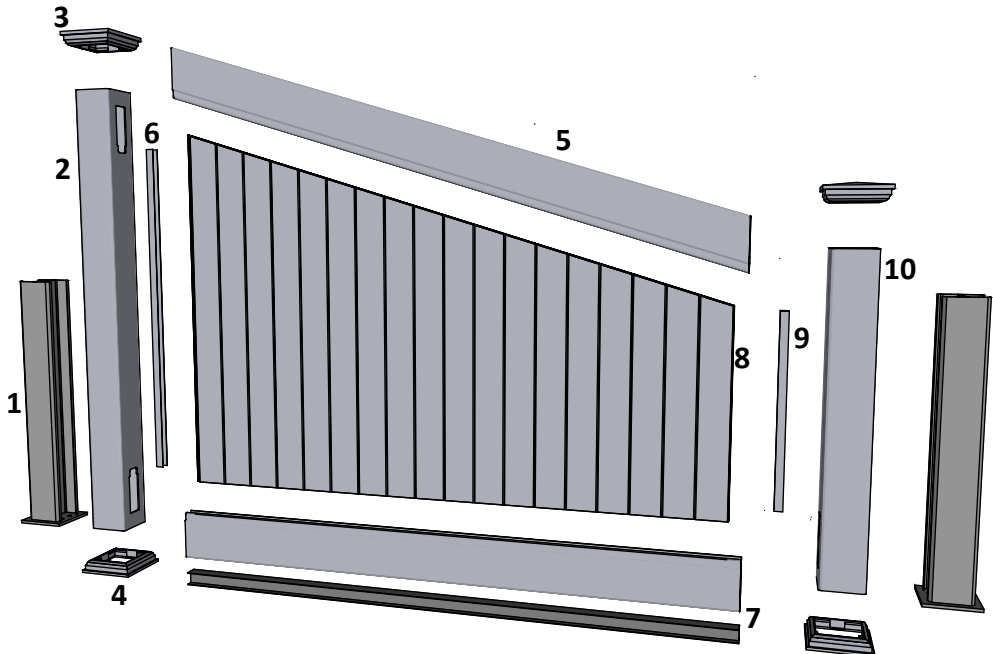

**Aluminum profile in  
bottom rail to prevent  
deflection**

**Bottom cover  
174mm x 174mm.**

**Dia = 12mm**

**KYSTGJERDET**

**FA-1DG Stille Diagonal Grey 147-105**

**www.kystgjerdet.com**

**Revisions**

|   | MM/DD/YY | Notes                                   |
|---|----------|---|
| 1 | 14/11/17 | Sheet Production - RL                   |
| 2 | 06/10/20 | Name definition, and layout update - MS |
| 3 | 10/02/21 | Layout update - RL                      |
| 4 | 02/02/23 | Layout update - LMS                     |
| 5 | --/--/-- | ...                                     |

**A 04**

**A**

**Alt. for component 1:**

Art. No: 102300

Art. No: 102300

Art. No: 102303

**Component 2 & 10:**

**Special Post: Art. No: 101541**  
For pack no: 4827

**Special Post: Art. No: 101518**  
For pack no: 4827

**Component overview for pack no: 4827**

**1 full section contains:**

|                                  |                             |
|----------------------------------|-----------------------------|
| 1. Aluminum inserts for posts    | - Art. No: See alternatives |
| 2. PVC post (tall)               | - Art. No: 101541           |
| 3. New England top (as standard) | - Art. No: 102465           |
| 4. Bottom cover                  | - Art. No: 102451           |
| 5. Top rail                      | - Art. No: 100552           |
| 6. Endlists for panel (tall)     | - Art. No: 101868           |
| 7. Bottom rail with alu. liner   | - Art. No: 100402           |
| 8. Panel 6-pack                  | - Art. No: 102246           |
| 9. Endlists for panel (short)    | - Art. No: 101867           |
| 10. PVC post (short)             | - Art. No: 101518           |