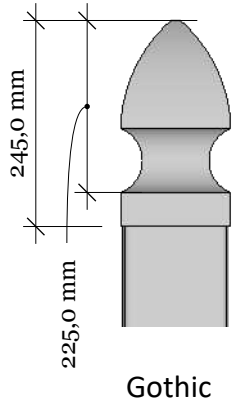

Alternative top caps

FA-1DG Stille Diagonal Grey 147-105 with New England top

FA-1DG Stille Diagonal Grey 147-105

[www.kystgjerdet.com](http://www.kystgjerdet.com)

| Revisions |          |   |
|-----------|----------|---|
|           | MM/DD/YY | Notes                                   |
| 1         | 14/11/17 | Sheet Production - RL                   |
| 2         | 06/10/20 | Name definition, and layout update - MS |
| 3         | 10/02/21 | Layout update - RL                      |
| 4         | 02/02/23 | Layout update - LMS                     |
| 5         | --/--/-- | ...                                     |

A 04

A

**FA-1DG Stille Diagonal Grey 147-105 with New England top**

**Top rail profile**

**Rigid aluminum insert in post**

**Post  
127mm x 127mm**

**Bottom of insert is  
123mm x 123mm  
8mm thickness of alu**

**Aluminum profile in  
bottom rail to prevent  
deflection**

**Bottom cover  
174mm x 174mm.**

**Dia = 12mm**

**KYSTGJERDET**

**FA-1DG Stille Diagonal Grey 147-105**

**www.kystgjerdet.com**

**Revisions**

|   | MM/DD/YY | Notes                                   |
|---|----------|---|
| 1 | 14/11/17 | Sheet Production - RL                   |
| 2 | 06/10/20 | Name definition, and layout update - MS |
| 3 | 10/02/21 | Layout update - RL                      |
| 4 | 02/02/23 | Layout update - LMS                     |
| 5 | --/--/-- | ...                                     |