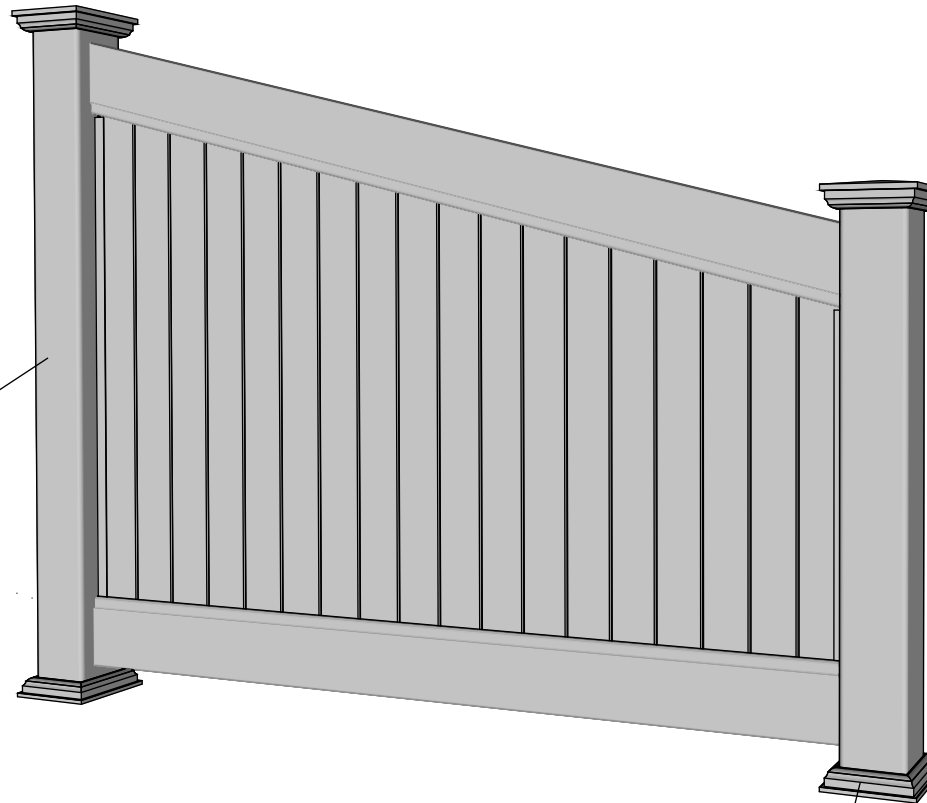

A 04

A

**FA-1DG Stille Diagonal Grey 147-105 with New England top**

**Top rail profile**

**Rigid aluminum insert in post**

**Post  
127mm x 127mm**

**Bottom of insert is  
123mm x 123mm  
8mm thickness of alu**

**Aluminum profile in  
bottom rail to prevent  
deflection**

**Bottom cover  
174mm x 174mm.**

**Dia = 12mm**

**KYSTGJERDET**

**FA-1DG Stille Diagonal Grey 147-105**

**www.kystgjerdet.com**

**Revisions**

|   | MM/DD/YY | Notes                                   |
|---|----------|---|
| 1 | 14/11/17 | Sheet Production - RL                   |
| 2 | 06/10/20 | Name definition, and layout update - MS |
| 3 | 10/02/21 | Layout update - RL                      |
| 4 | 02/02/23 | Layout update - LMS                     |
| 5 | --/--/-- | ...                                     |