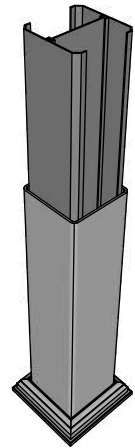

Alternative top caps

FA-1DG Stille Diagonal Grey 147-105 with New England top

FA-1DG Stille Diagonal Grey 147-105

[www.kystgjerdet.com](http://www.kystgjerdet.com)

| Revisions |          |   |
|-----------|----------|---|
|           | MM/DD/YY | Notes                                   |
| 1         | 14/11/17 | Sheet Production - RL                   |
| 2         | 06/10/20 | Name definition, and layout update - MS |
| 3         | 10/02/21 | Layout update - RL                      |
| 4         | 02/02/23 | Layout update - LMS                     |
| 5         | --/--/-- | ...                                     |

A 04

A

**FA-1DG Stille Diagonal Grey 147-105 with New England top**

**Top rail profile**

**Rigid aluminum insert in post**

**Post  
127mm x 127mm**

**Bottom of insert is  
123mm x 123mm  
8mm thickness of alu**

**Aluminum profile in  
bottom rail to prevent  
deflection**

**Bottom cover  
174mm x 174mm.**

**Dia = 12mm**

**KYSTGJERDET**

**FA-1DG Stille Diagonal Grey 147-105**

**www.kystgjerdet.com**

**Revisions**

|   | MM/DD/YY | Notes                                   |
|---|----------|---|
| 1 | 14/11/17 | Sheet Production - RL                   |
| 2 | 06/10/20 | Name definition, and layout update - MS |
| 3 | 10/02/21 | Layout update - RL                      |
| 4 | 02/02/23 | Layout update - LMS                     |
| 5 | --/--/-- | ...                                     |