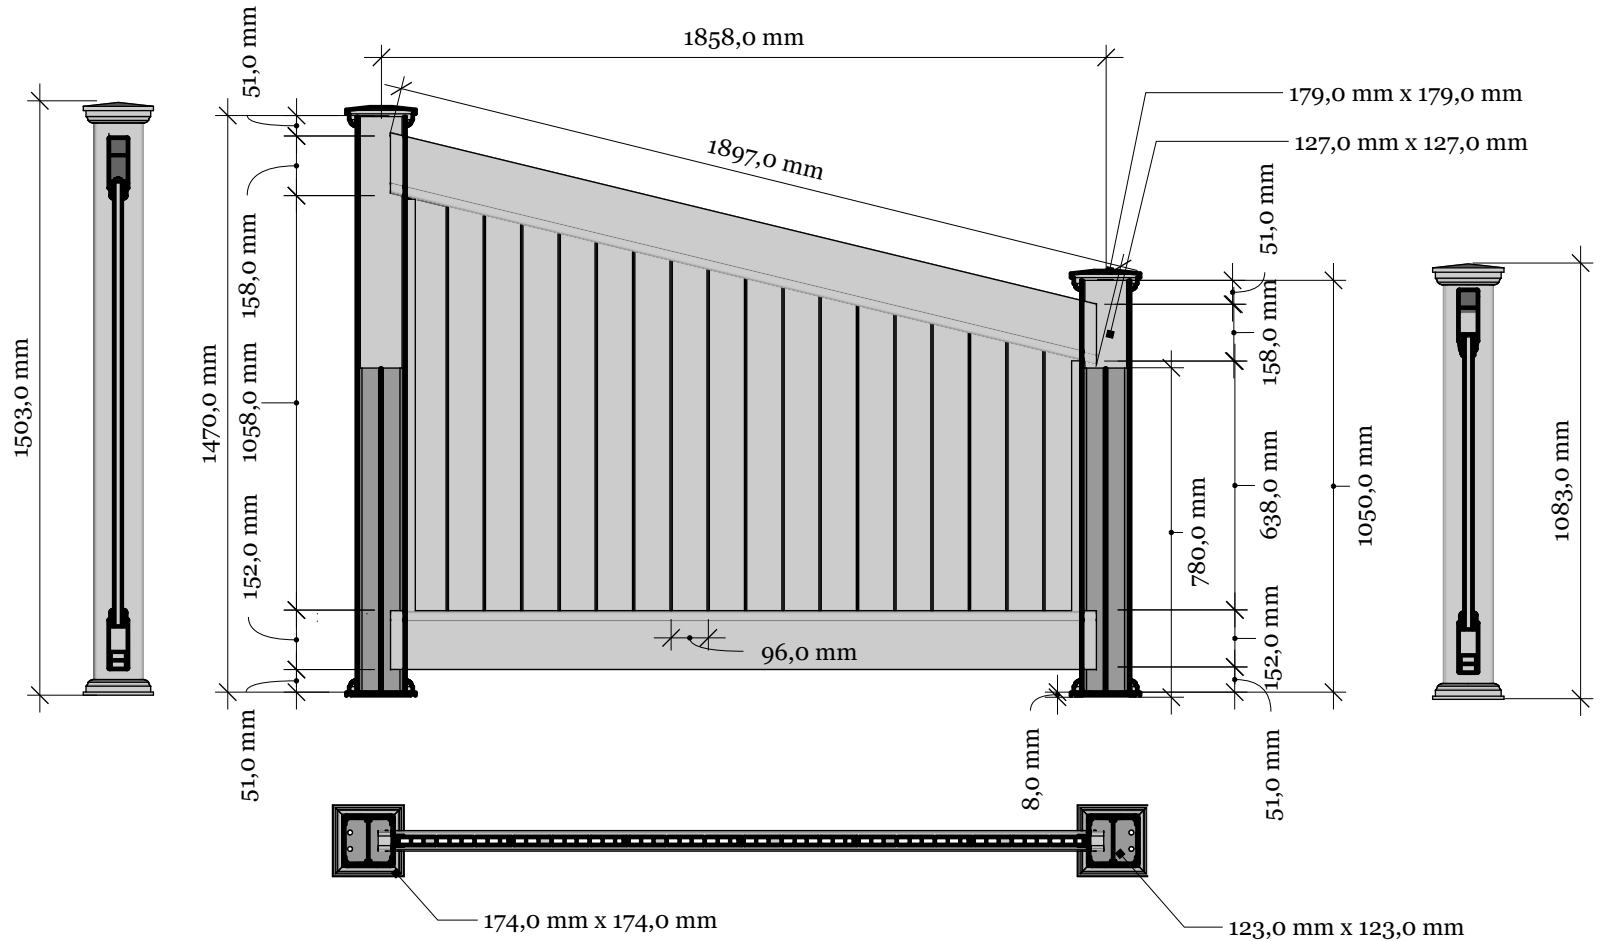

Alternative top caps

FA-1DG Stille Diagonal Grey 147-105 with New England top

FA-1DG Stille Diagonal Grey 147-105

[www.kystgjerdet.com](http://www.kystgjerdet.com)

| Revisions |          |   |
|-----------|----------|---|
|           | MM/DD/YY | Notes                                   |
| 1         | 14/11/17 | Sheet Production - RL                   |
| 2         | 06/10/20 | Name definition, and layout update - MS |
| 3         | 10/02/21 | Layout update - RL                      |
| 4         | 02/02/23 | Layout update - LMS                     |
| 5         | --/--/-- | ...                                     |

A 04

A

**FA-1DG Stille Diagonal Grey 147-105 with New England top**

**Top rail profile**

**Rigid aluminum insert in post**

**Post  
127mm x 127mm**

**Bottom of insert is  
123mm x 123mm  
8mm thickness of alu**

**Aluminum profile in  
bottom rail to prevent  
deflection**

**Bottom cover  
174mm x 174mm.**

**Dia = 12mm**

**KYSTGJERDET**

**FA-1DG Stille Diagonal Grey 147-105**

**www.kystgjerdet.com**

**Revisions**

|   | MM/DD/YY | Notes                                   |
|---|----------|---|
| 1 | 14/11/17 | Sheet Production - RL                   |
| 2 | 06/10/20 | Name definition, and layout update - MS |
| 3 | 10/02/21 | Layout update - RL                      |
| 4 | 02/02/23 | Layout update - LMS                     |
| 5 | --/--/-- | ...                                     |