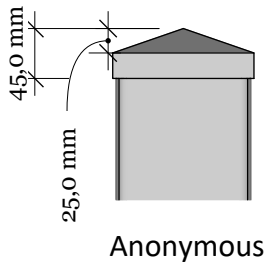

Alternative top caps