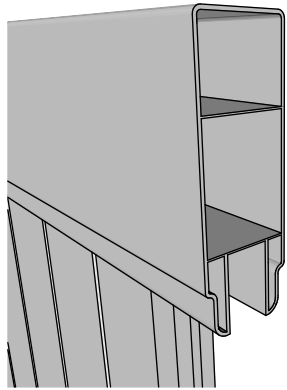

Alternative top caps

FA-1DG Stille Diagonal Grey 147-105 with New England top

FA-1DG Stille Diagonal Grey 147-105

[www.kystgjerdet.com](http://www.kystgjerdet.com)

| Revisions |          |   |
|-----------|----------|---|
|           | MM/DD/YY | Notes                                   |
| 1         | 14/11/17 | Sheet Production - RL                   |
| 2         | 06/10/20 | Name definition, and layout update - MS |
| 3         | 10/02/21 | Layout update - RL                      |
| 4         | 02/02/23 | Layout update - LMS                     |
| 5         | --/--/-- | ...                                     |

A 04

A

**FA-1DG Stille Diagonal Grey 147-105 with New England top**

**Top rail profile**

**Rigid aluminum insert in post**

**Post  
127mm x 127mm**

**Bottom of insert is  
123mm x 123mm  
8mm thickness of alu**

**Aluminum profile in  
bottom rail to prevent  
deflection**

**Bottom cover  
174mm x 174mm.**

**Dia = 12mm**

**KYSTGJERDET**

**FA-1DG Stille Diagonal Grey 147-105**

**www.kystgjerdet.com**

**Revisions**

|   | MM/DD/YY | Notes                                   |
|---|----------|---|
| 1 | 14/11/17 | Sheet Production - RL                   |
| 2 | 06/10/20 | Name definition, and layout update - MS |
| 3 | 10/02/21 | Layout update - RL                      |
| 4 | 02/02/23 | Layout update - LMS                     |
| 5 | --/--/-- | ...                                     |