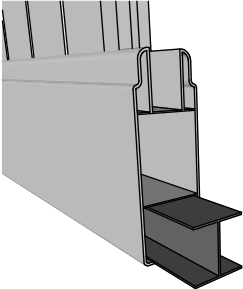

A 04

A

FA-1DG Stille Diagonal Grey 125-95 with New England top

Top rail profile

Rigid aluminum insert in post

**Post
127mm x 127mm**

**Bottom of insert is
123mm x 123mm
8mm thickness of alu**

**Aluminum profile in
bottom rail to prevent
deflection**

**Bottom cover
174mm x 174mm.**

Dia = 12mm

KYSTGJERDET

FA-1DG Stille Diagonal Grey 125-95

www.kystgjerdet.com

Revisions		
	MM/DD/YY	Notes
1	14/11/17	Sheet Production - RL
2	06/10/20	Name definition, and layout update - MS
3	10/02/21	Layout update - RL
4	02/02/23	Layout update - LMS
5	---/--/--	...