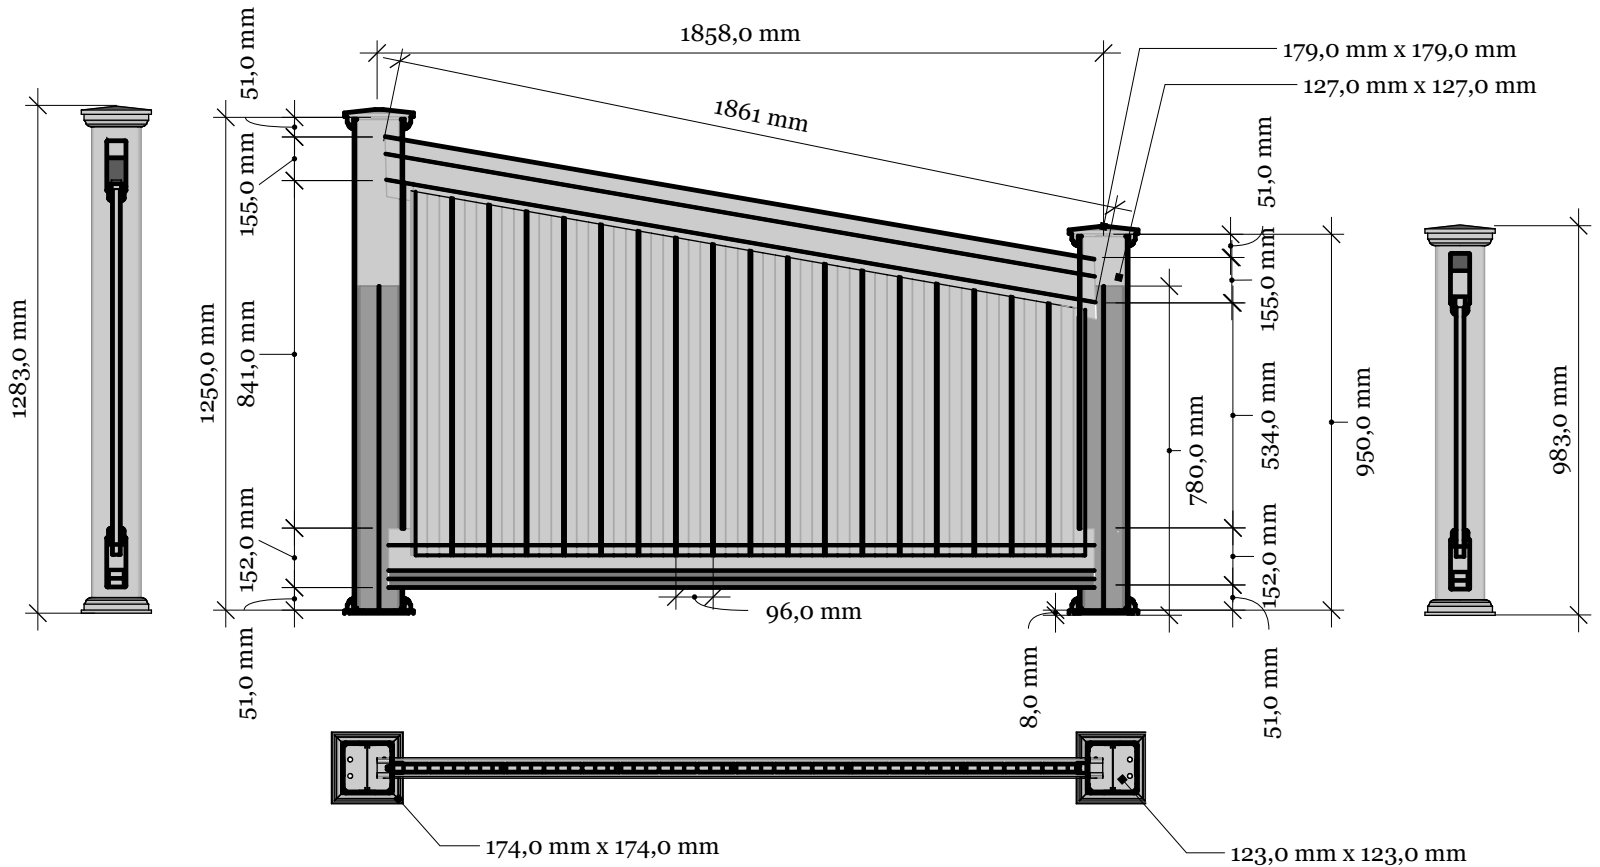

FA-1DG Stille Diagonal Grey 125-95 with New England top

FA-1DG Stille Diagonal Grey 125-95

www.kystgjerdet.com

Revisions		
	MM/DD/YY	Notes
1	14/11/17	Sheet Production - RL
2	06/10/20	Name definition, and layout update - MS
3	10/02/21	Layout update - RL
4	02/02/23	Layout update - LMS
5	---/---/---	...

A 04

A