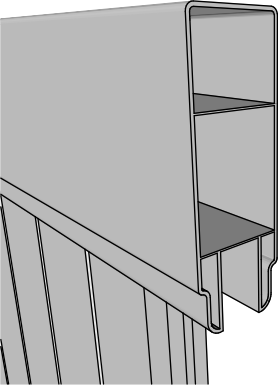

A 04

A

FA-1DG Stille Diagonal Grey 125-95 with New England top

Top rail profile

Rigid aluminum insert in post

**Post
127mm x 127mm**

**Bottom of insert is
123mm x 123mm
8mm thickness of alu**

**Aluminum profile in
bottom rail to prevent
deflection**

**Bottom cover
174mm x 174mm.**

Dia = 12mm

KYSTGJERDET

FA-1DG Stille Diagonal Grey 125-95

www.kystgjerdet.com

Revisions		
	MM/DD/YY	Notes
1	14/11/17	Sheet Production - RL
2	06/10/20	Name definition, and layout update - MS
3	10/02/21	Layout update - RL
4	02/02/23	Layout update - LMS
5	---/--/--	...