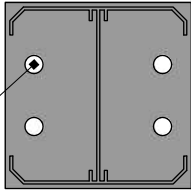

A 04

A

FA-1DG Stille Diagonal Grey 125-95 with New England top

Top rail profile

Rigid aluminum insert in post

**Post
127mm x 127mm**

**Bottom of insert is
123mm x 123mm
8mm thickness of alu**

**Aluminum profile in
bottom rail to prevent
deflection**

**Bottom cover
174mm x 174mm.**

Dia = 12mm

KYSTGJERDET

FA-1DG Stille Diagonal Grey 125-95

www.kystgjerdet.com

Revisions		
	MM/DD/YY	Notes
1	14/11/17	Sheet Production - RL
2	06/10/20	Name definition, and layout update - MS
3	10/02/21	Layout update - RL
4	02/02/23	Layout update - LMS
5	---/--/--	...

Component overview for pack no: 4832

1 full section contains:

1. Aluminum inserts for posts	- Art. No: See alternatives
2. PVC post (tall)	- Art. No: 101522
3. New England top (as standard)	- Art. No: 102465
4. Bottom cover	- Art. No: 102451
5. Top rail	- Art. No: 100551
6. Endlists for panel (tall)	- Art. No: 101862
7. Bottom rail with alu. liner	- Art. No: 100402
8. Panel 6-pack	- Art. No: 102243
9. Endlists for panel (short)	- Art. No: 101861
10. PVC post (short)	- Art. No: 101516