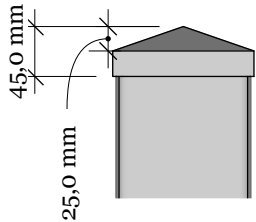

Alternative top caps

Anonymous

FA-1DG Stille Diagonal Grey 125-95 with New England top

FA-1DG Stille Diagonal Grey 125-95

www.kystgjerdet.com

Revisions		
	MM/DD/YY	Notes
1	14/11/17	Sheet Production - RL
2	06/10/20	Name definition, and layout update - MS
3	10/02/21	Layout update - RL
4	02/02/23	Layout update - LMS
5	---/---/---	...

A 04

A