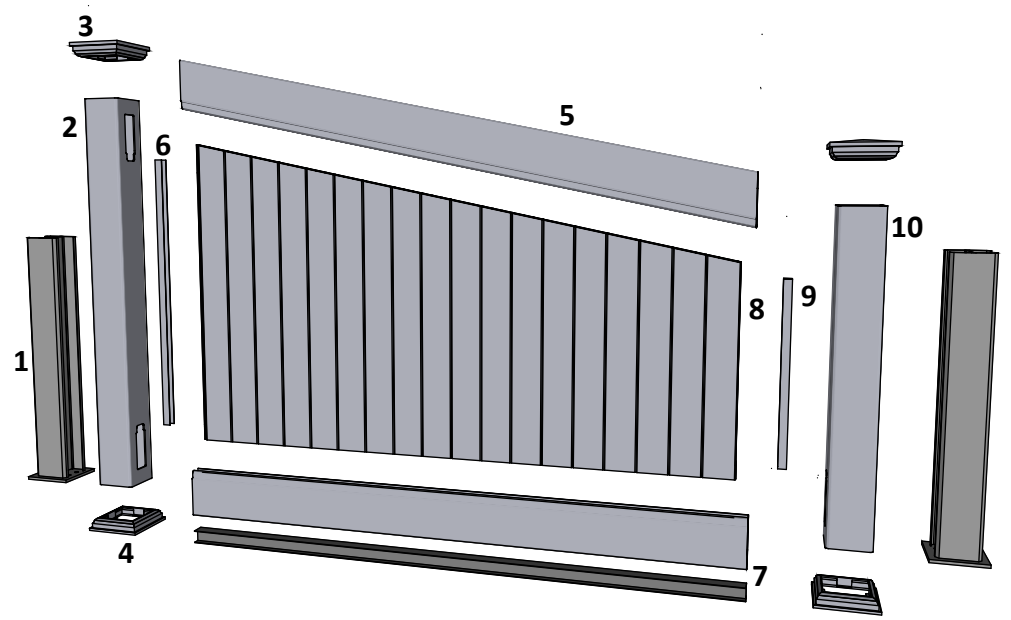

A 04

A

FA-1DG Stille Diagonal Grey 125-95 with New England top

Top rail profile

Rigid aluminum insert in post

**Post
127mm x 127mm**

**Bottom of insert is
123mm x 123mm
8mm thickness of alu**

**Aluminum profile in
bottom rail to prevent
deflection**

Component overview for pack no: 4832

1 full section contains:

1. Aluminum inserts for posts	- Art. No: See alternatives
2. PVC post (tall)	- Art. No: 101522
3. New England top (as standard)	- Art. No: 102465
4. Bottom cover	- Art. No: 102451
5. Top rail	- Art. No: 100551
6. Endlists for panel (tall)	- Art. No: 101862
7. Bottom rail with alu. liner	- Art. No: 100402
8. Panel 6-pack	- Art. No: 102243
9. Endlists for panel (short)	- Art. No: 101861
10. PVC post (short)	- Art. No: 101516