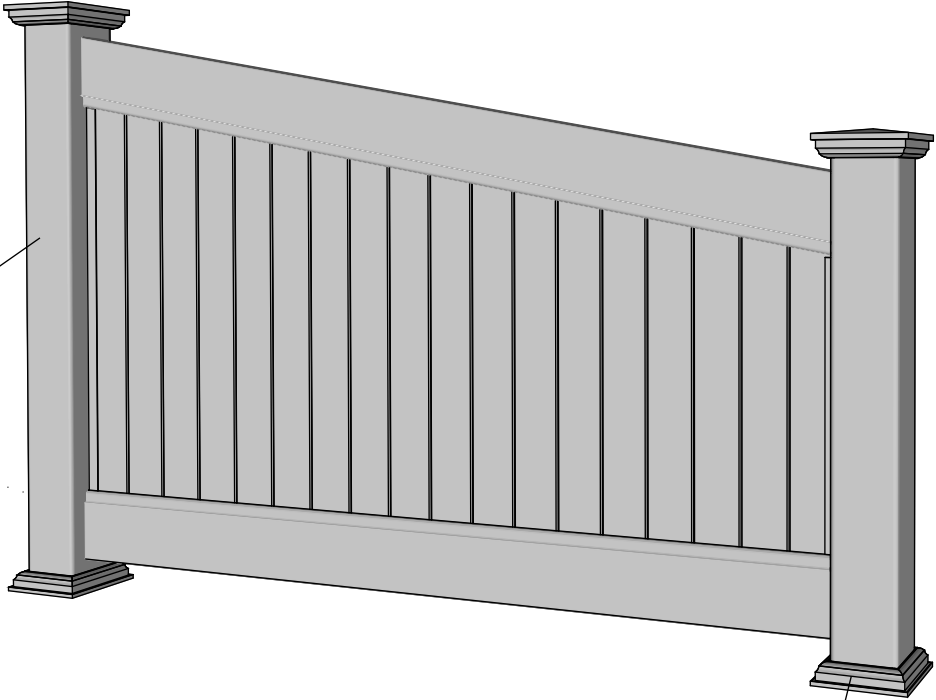

A 04

A

FA-1DG Stille Diagonal Grey 125-95 with New England top

Top rail profile

Rigid aluminum insert in post

**Post
127mm x 127mm**

**Bottom of insert is
123mm x 123mm
8mm thickness of alu**

**Aluminum profile in
bottom rail to prevent
deflection**

**Bottom cover
174mm x 174mm.**

Dia = 12mm

KYSTGJERDET

FA-1DG Stille Diagonal Grey 125-95

www.kystgjerdet.com

Revisions		
	MM/DD/YY	Notes
1	14/11/17	Sheet Production - RL
2	06/10/20	Name definition, and layout update - MS
3	10/02/21	Layout update - RL
4	02/02/23	Layout update - LMS
5	---/--/--	...