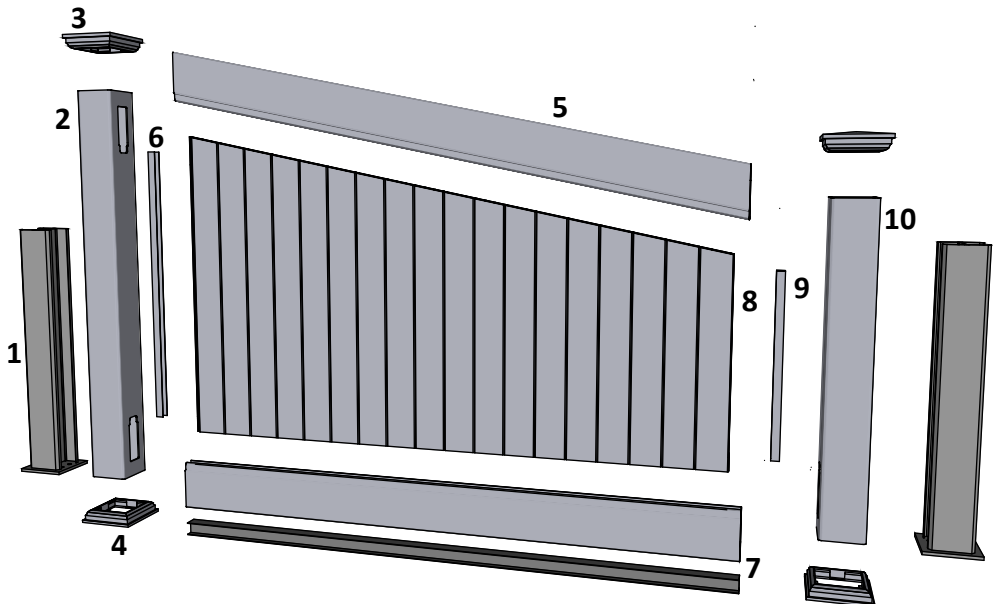

Bottom cover  
174mm x 174mm.

Dia = 12mm

Revisions		
	MM/DD/YY	Notes
1	14/11/17	Sheet Production - RL
2	06/10/20	Name definition, and layout update - MS
3	10/02/21	Layout update - RL
4	02/02/23	Layout update - LMS
5	---/---/---	...

**Alt. for component 1:**

Art. No: 102300

Art. No: 102300

Art. No: 102303

**Component 2 & 10:**

**Special Post: Art. No: 101522**  
For pack no: 4833

**Special Post: Art. No: 101518**  
For pack no: 4833

**Component overview for pack no: 4833**

**1 full section contains:**

1. Aluminum inserts for posts	- Art. No: See alternatives
2. PVC post (tall)	- Art. No: 101522
3. New England top (as standard)	- Art. No: 102465
4. Bottom cover	- Art. No: 102451
5. Top rail	- Art. No: 100549
6. Endlists for panel (tall)	- Art. No: 101862
7. Bottom rail with alu. liner	- Art. No: 100402
8. Panel 6-pack	- Art. No: 102244
9. Endlists for panel (short)	- Art. No: 101861
10. PVC post (short)	- Art. No: 101518