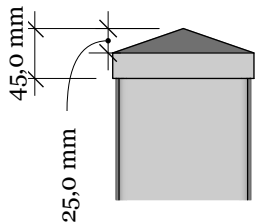

Alternative top caps

Anonymous

FA-1DG Stille Diagonal Grey 125-105 with New England top

Revisions		
	MM/DD/YY	Notes
1	14/11/17	Sheet Production - RL
2	06/10/20	Name definition, and layout update - MS
3	10/02/21	Layout update - RL
4	02/02/23	Layout update - LMS
5	---/---/---	...