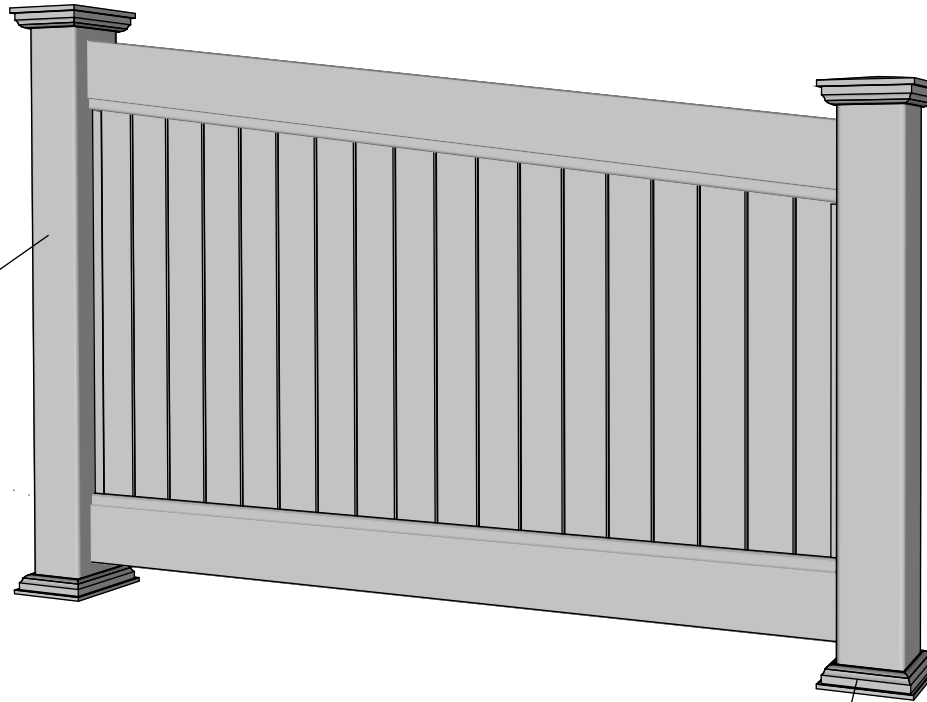

# FA-1DG Stille Diagonal Grey 125-105 with New England top

Top rail profile

Rigid aluminum insert in post

Post  
127mm x 127mm

Bottom of insert is  
123mm x 123mm  
8mm thickness of alu

Aluminum profile in  
bottom rail to prevent  
deflection

Bottom cover  
174mm x 174mm.

Dia = 12mm

Revisions		
	MM/DD/YY	Notes
1	14/11/17	Sheet Production - RL
2	06/10/20	Name definition, and layout update - MS
3	10/02/21	Layout update - RL
4	02/02/23	Layout update - LMS
5	---/---/---	...