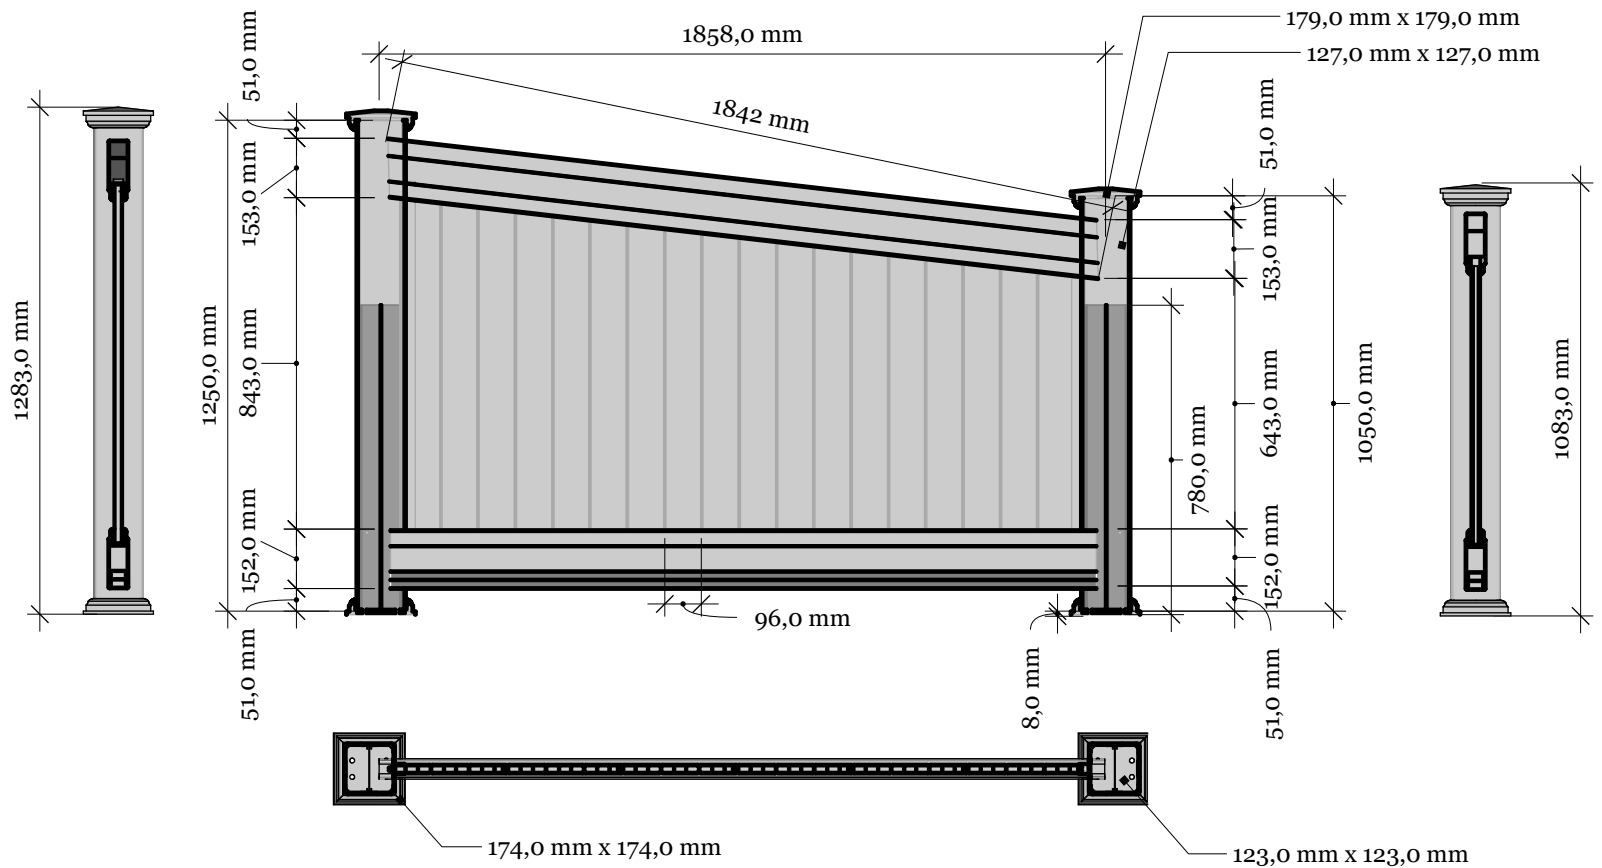

FA-1DG Stille Diagonal Grey 125-105 with New England top

Revisions		
	MM/DD/YY	Notes
1	14/11/17	Sheet Production - RL
2	06/10/20	Name definition, and layout update - MS
3	10/02/21	Layout update - RL
4	02/02/23	Layout update - LMS
5	---/---/---	...