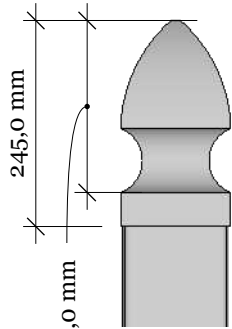

Alternative top caps

Gothic